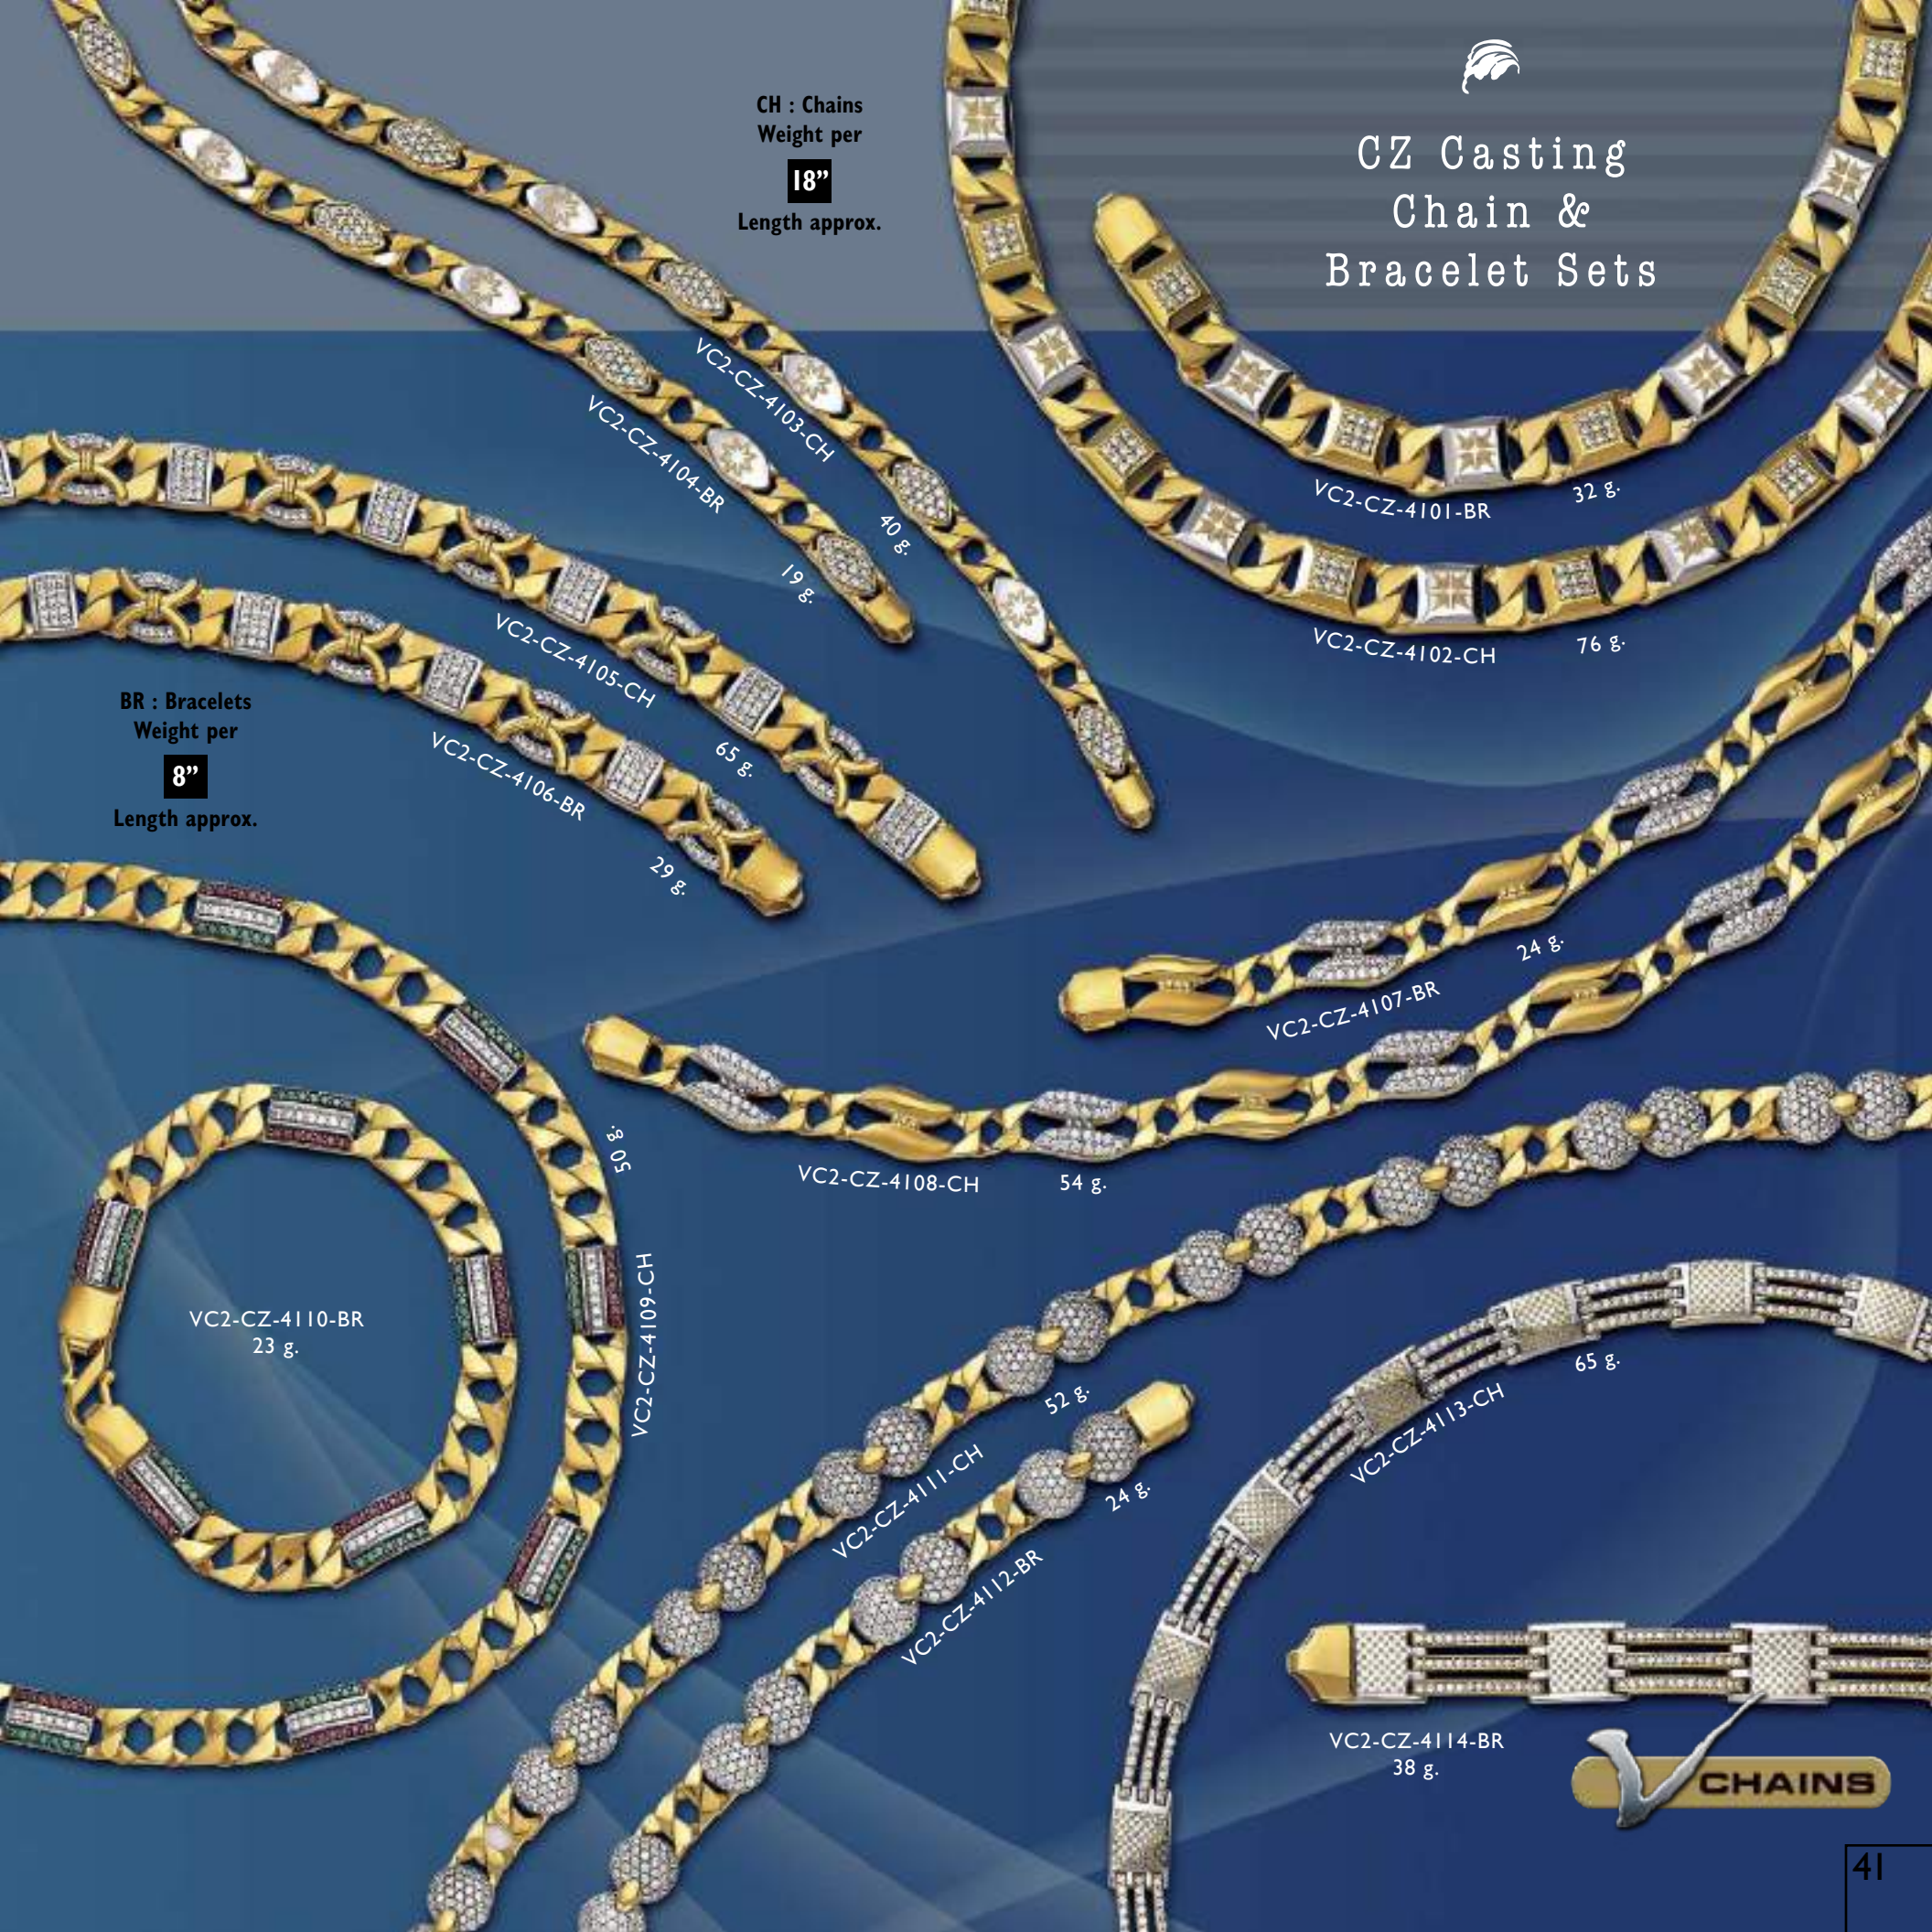

Length approx.

BR : Bracelets
Weight per

8"

Length approx.

CZ Casting Chain & Bracelet Sets

CH : Chains
Weight per
18"
Length approx.

BR : Bracelets
Weight per
8"
Length approx.

VC2-CZ-4103-CH

40 g.

VC2-CZ-4104-BR

19 g.

VC2-CZ-4101-BR

32 g.

VC2-CZ-4102-CH

76 g.

VC2-CZ-4105-CH