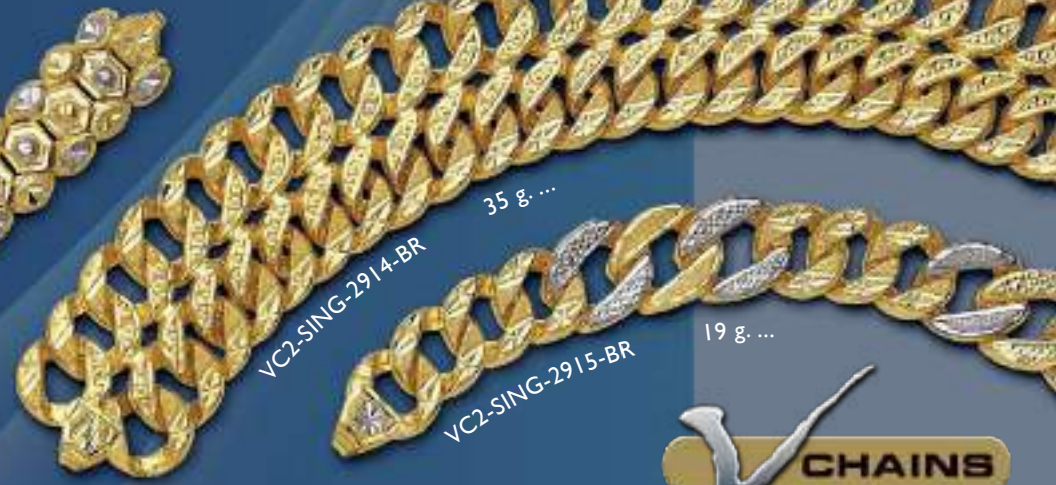

BR : Bracelets
Weight per

8"

Length approx.

VC2-SING-2910-BR 24 g ...

VC2-SING-2911-BR 20 g ...

VC2-SING-2912-BR 25 g ...

VC2-SING-2914-BR 35 g ...

VC2-SING-2915-BR 19 g ...