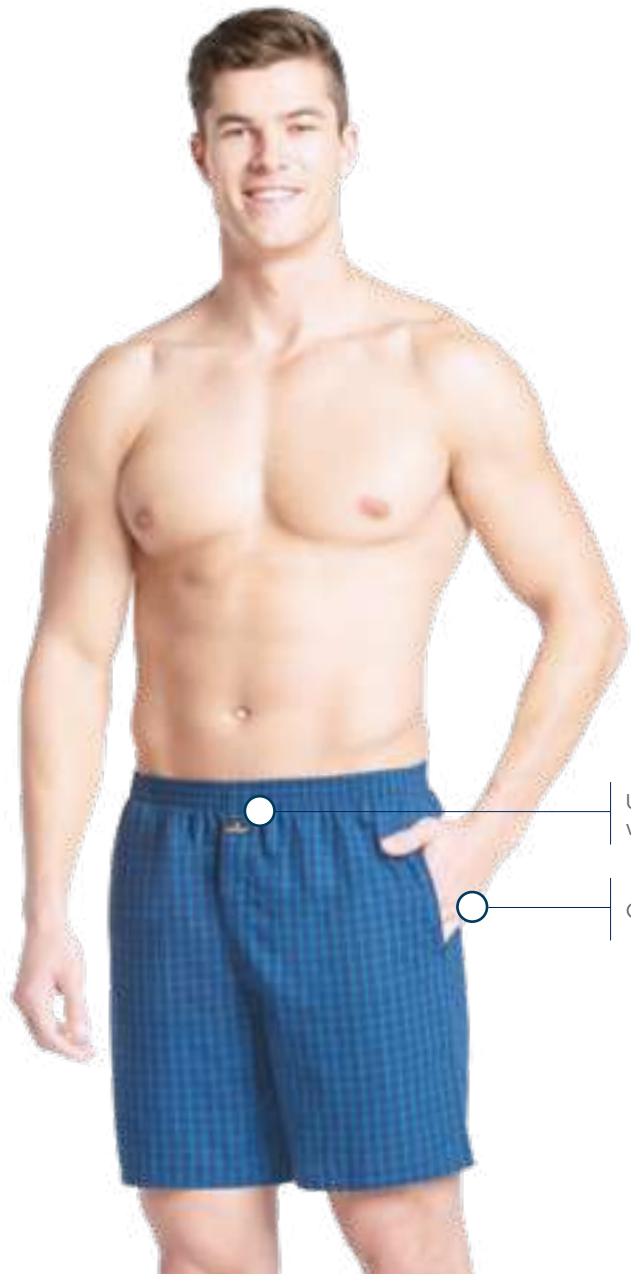

Ultrasoft and durable concealed waistband

Convenient side pockets

SIZE: S • M • L • XL • XXL

MODERN CLASSIC

STYLE NO. 1223

BOXER SHORTS

COMFORT FEATURES

100% Super combed
mercerized cotton woven fabric