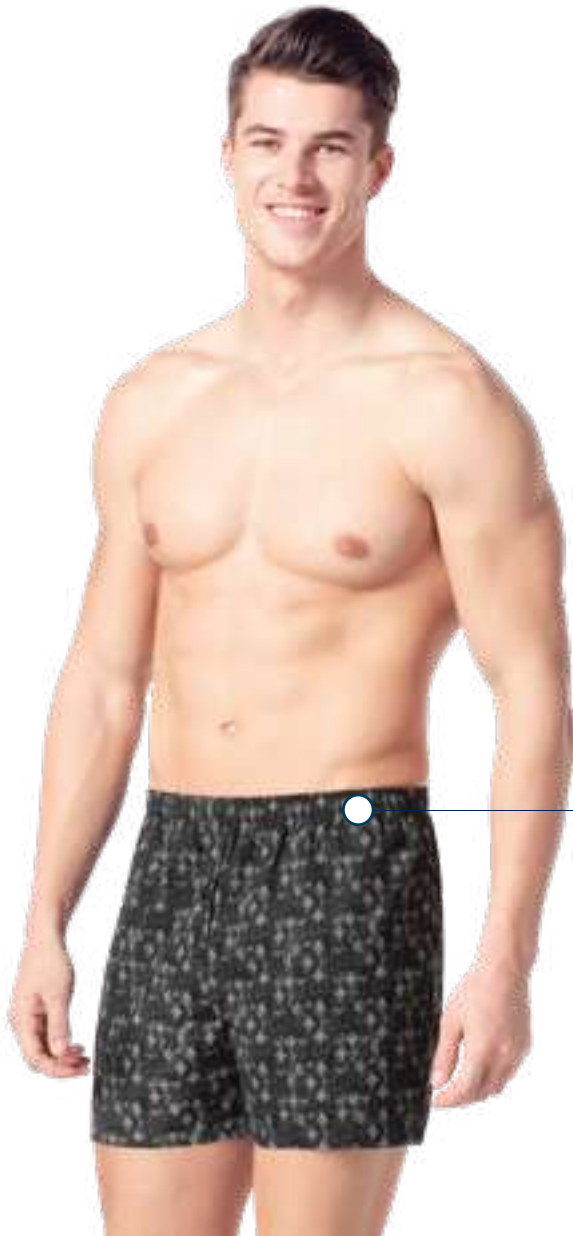

Navy

Seaport Teal/
Black

Mauve Wine

Bottle Green

0205 Bulk Box Assorted

2's Pack MRP : ₹ 799/-

This product is sold as assorted and the checks rotate every season

Ultrasoft and durable inner waistband