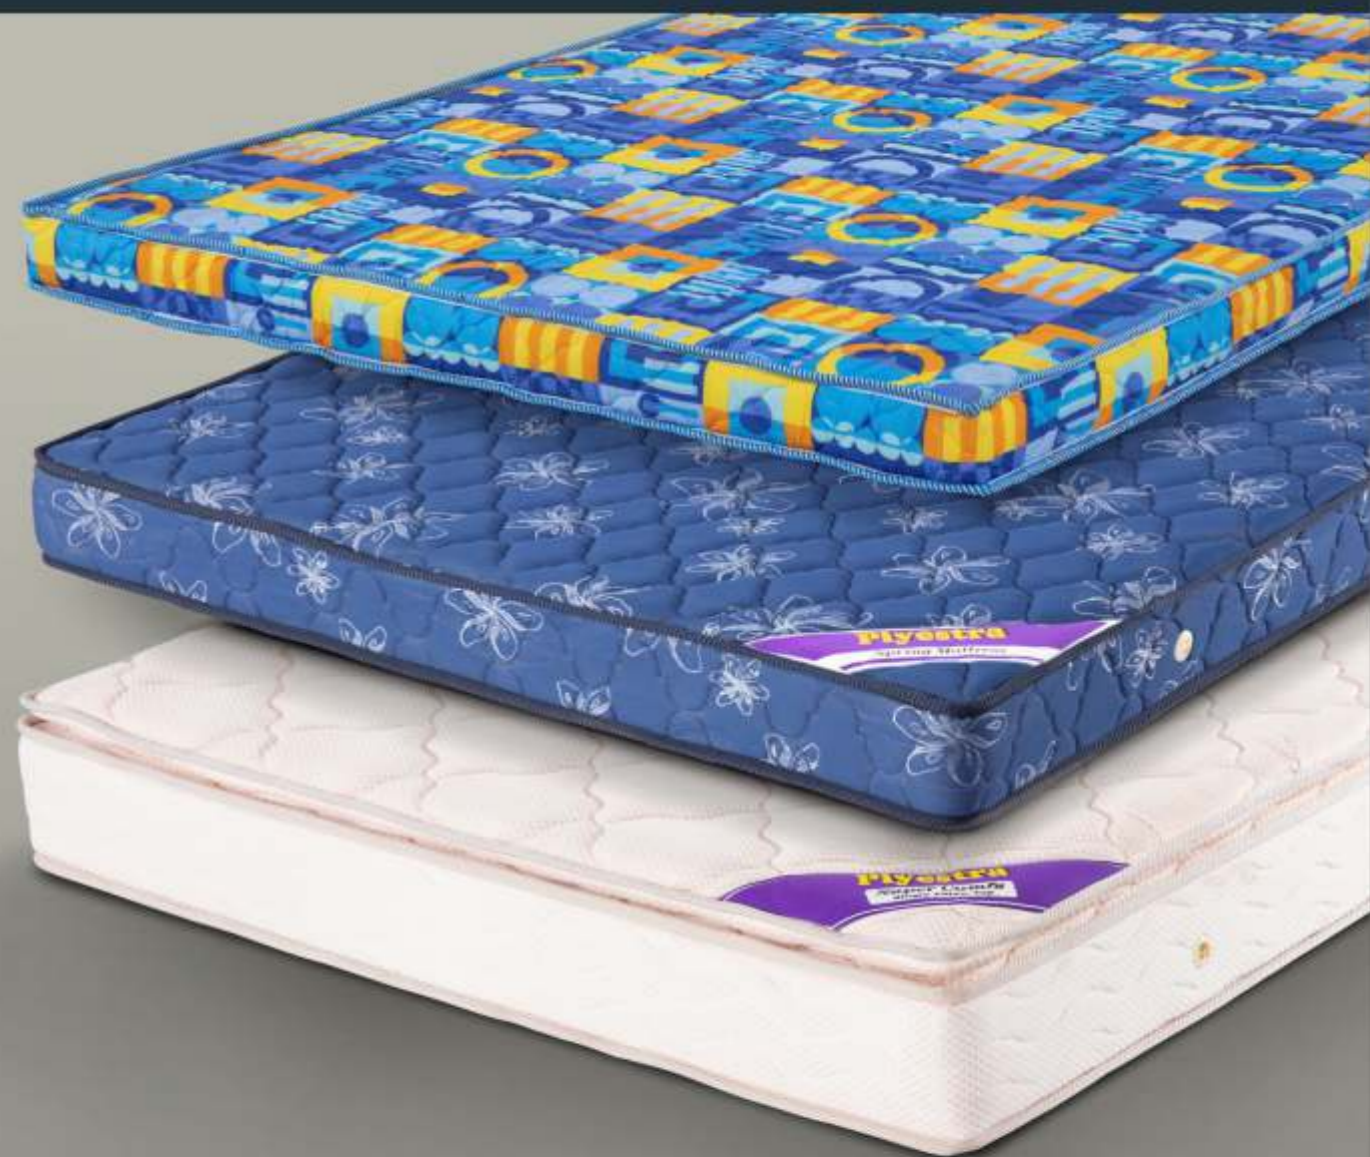

Double Layer
Cool Foam Mattress

Spring Mattress

Super Comfy
Single Side Pillow Top
Spring Mattress

Available Sizes

Double Layer Cool Foam Mattress

78" X 72" X 4" - 78" X 60" X 4" - 78" X 36" X 4"
78" X 72" X 5" - 78" X 60" X 5" - 78" X 48" X 5"
78" X 36" X 5"