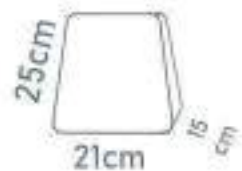

A perfect lunch partner,
take your favorite meal hassle free.