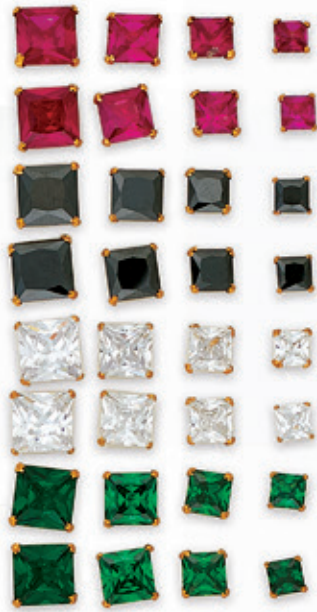

Shree

Arihant Creation

HOUSE OF NOSEPIN & CZ RAJKOT JEWELLERY
SINGLE STONE SPECIALIST

SINGLE STONE NOSEPIN / TOPS

SQUARE TOPS

TRIANGLE TOPS

STAR TOPS

KATORI TOPS

BABU TOPS

VERTICAL TOPS

RAWA NOSEPIN

COLOR KATORI TOPS

KATORI NOSEPIN

RAJKOT NOSEPIN

19 - STONE

7 STONE KIRAN

9 STONE - SQUARE

7 STONE - RED

7 STONE - MULTI

7 STONE - WHITE

J - NOSEPIN

CHAIN NOSEPIN

J - NOSEPIN

CASTING, EMBOSS, RAWA, CHAIN NOSEPIN