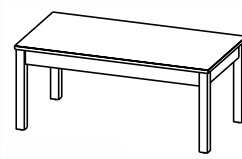

Activity Table
30 X 30 X 30

Coffee Table
42 X 22 X 18

Vanity
60 X 23 X 35

Entertainment Unit
47.75 X 23.75 X 40.5

HOSPITALITY
EDDEO COLLECTION

The Eddeo bedroom set is a rustic and charming addition to any home. Its weathered wood finish and sturdy construction create a cozy, inviting atmosphere, perfect for a cabin or country home. The set includes a bed, headboard, nightstands, dressers, a mirror, chest, desk, activity table, vanity, entertainment unit, and coffee table, all crafted with high-quality materials to ensure durability and longevity.