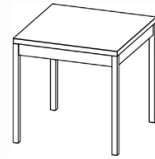

EDDEO

Mirror
24 X 1.5 X 31

King Headboard
82 X 2.25 X 40

Queen Headboard
62 X 2.25 X 40

Wall Hung Nightstand
23.75 X 17.25 X 41.5

Nightstand w/ Drawer
23.75 X 17.75 X 24

3 Drawer Chest
30 X 23.75 X 30

Desk
47.75 X 23.75 X 31