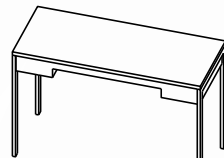

End Table
22 X 22 X 22

Activity Table
30 X 30 X 29

Vanity
82 X 23 X 40

Desk w/ ADA Cutout
47.75 X 23.75 X 31

Entertainment Unit
47.75 X 23.75 X 41.5

N-01 Chair
Size: 27.5X20X27.5
Material: Leatherette Upholstered with Wooden Base