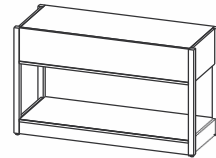

End Table
22 X 22 X 22

Activity Table
30 X 30 X 29

Vanity
82 X 23 X 40

Desk w/ ADA Cutout
47.75 X 23.75 X 31

Entertainment Unit
47.75 X 23.75 X 41.5

N-01 Chair
Size: 27.5X20X27.5
Material: Leatherette Upholstered with Wooden Base