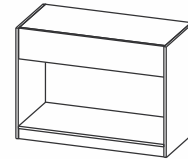

TORMITTO

Mirror
24 X 1.5 X 31

King Headboard
82 X 1.5 X 42

Queen Headboard
64 X 1.5 X 42

Nightstand w/ Drawer
18.75 X 17.75 X 24

3 Drawer Chest
31.75 X 17.75 X 30

Round End Table
18 X 18 X 24

Parsons Table
30 X 30 X 30