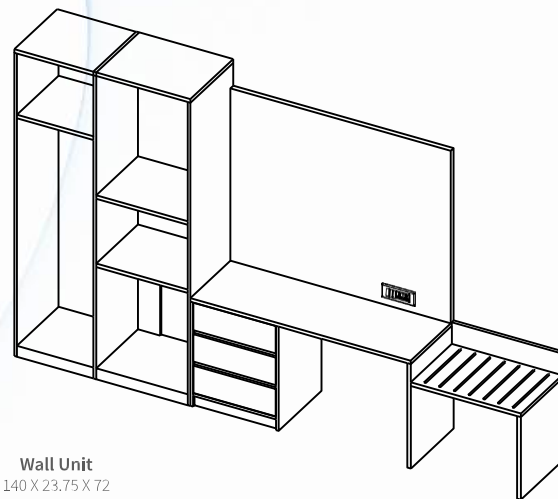

Abstract

SWISHO

Platform Bed
K: 80.5 X 84.75 X 14 Q: 64.5 X 84.75 X 14

Upholstered Headboard
K: 80.5 X 3.25 X 46.25 Q: 60.5 X 3.25 X 46.25

Nightstand
20 X 15.75 X 24

3 Drawer Chest
30 X 17.75 X 30

Beverage Center
26 X 23.75 X 72

Media Center
71.5 X 80 X 11.75

HOSPITALITY

AMBERO COLLECTION

The Ambero bedroom set is a timeless classic that features warm, golden-toned wood and classic design elements. The set includes a platform bed, nightstands, wall unit, and luggage bench, all beautifully crafted with ornate detailing and turned legs. Its traditional style is perfect for any transitional or traditional space, adding a touch of elegance and sophistication.

AMBERO

Wardrobe / Beverage Cabinet

40 X 23.75 X 72

3 Drawer Chest / Desk

70 X 23.75 X 31

Luggage Bench

30 X 18 X 23

TV Backboard w Power