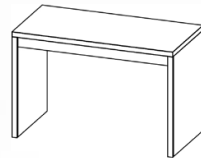

RONALDO

Headbord
36x1.5x40

**Wall Hung
Nightstand**
23.75 X 17.25 X 47

Entertainment Unit
65 X 23.75 X 40.25

3 Drawer Chest
30 X 23.75 X 30

Nightstand w/ Drawer
23.75 X 17.75 X 24

Desk
47.75 X 23.75 X 31

Activity Table
30 X 30 X 29