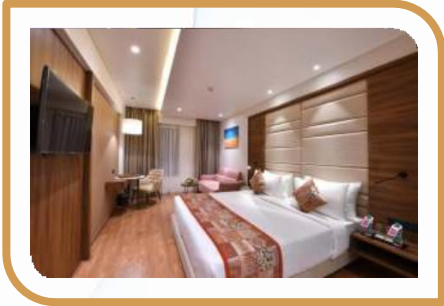

RE:GEN:TA
FAIRLARK, VADODARA
BY ROYAL ORCHID HOTELS LTD.