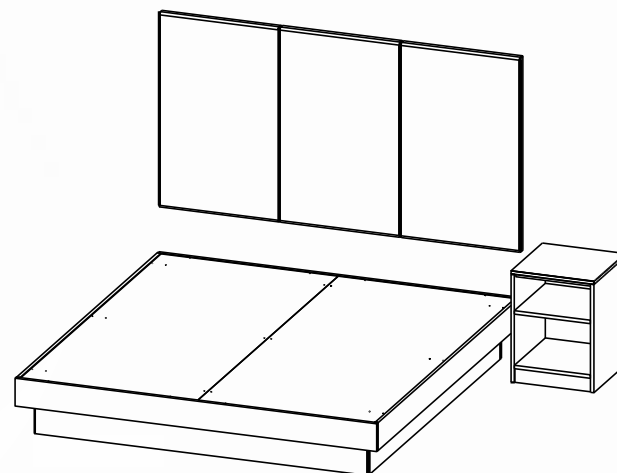

AMBERO

Wardrobe / Beverage Cabinet

40 X 23.75 X 72

3 Drawer Chest / Desk

70 X 23.75 X 31

Luggage Bench

30 X 18 X 23

TV Backboard w Power

70 X 3.5 X 39

Wall Unit
140 X 23.75 X 72

Upholstered Headboard

KING - 78.5 X 2 X 42
QUEEN - 62.5 X 2 X 42

Platform Bed

KING - 78.5 X 82.5 X 14
QUEEN - 62.5 X 82.5 X 14

Nightstand

KING - 18 X 18 X 24