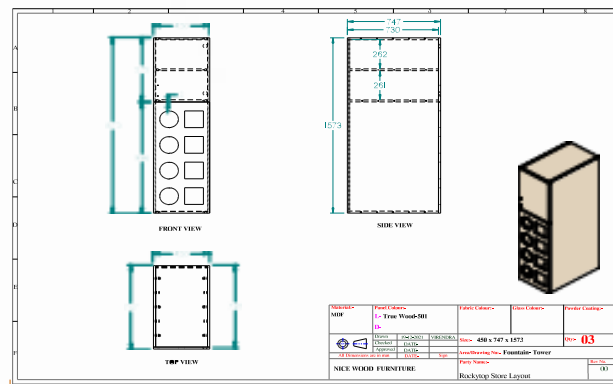

SUNVIEW FOOD MART LLC: RICHMOND, KY