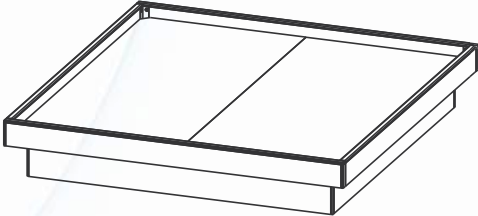

THE WORK FLOW

HOSPITALITY

SWISHO COLLECTION

The Swisho bedroom set features a contemporary design with sleek lines and modern elements. Its dark wood finish exudes sophistication and creates a calming ambience, perfect for a relaxing retreat. The set includes a bed, nightstands, beverage center, and a mediacenter, all crafted with high quality materials to ensure durability and longevity.

Abstract

SWISHO

Platform Bed
K: 80.5 X 84.75 X 14 Q: 64.5 X 84.75 X 14

Upholstered Headboard
K: 80.5 X 3.25 X 46.25 Q: 60.5 X 3.25 X 46.25

Nightstand
20 X 15.75 X 24

3 Drawer Chest
30 X 17.75 X 30

Beverage Center
26 X 23.75 X 72