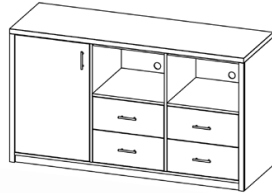

RONALDO

Headbord
36x1.5x40

**Wall Hung
Nightstand**
23.75 X 17.25 X 47

Entertainment Unit
65 X 23.75 X 40.25

3 Drawer Chest
30 X 23.75 X 30

Nightstand w/ Drawer
23.75 X 17.75 X 24

Desk
47.75 X 23.75 X 31

Activity Table
30 X 30 X 29