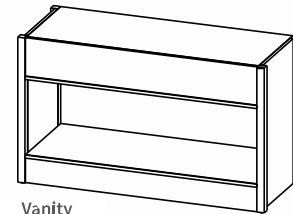

Vanity
60 X 23 X 35