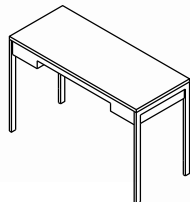

Activity Table
30 X 30 X 29

Desk w/ ADA Cutout
47.75 X 23.75 X 31

Entertainment Unit
47.75 X 23.75 X 41.25

HOSPITALITY
DELLAO COLLECTION

The Dellao bedroom set is a fusion of classic and contemporary design elements, creating a unique and modern look. Its sleek lines and minimalist styling add a touch of sophistication to any space, while the set's high quality materials ensure durability and longevity. The set includes a bed, nightstands, headboard, a mirror, 3 drawer chest, coffee table, activity table, vanity, desk and an entertainment unit, all crafted with precision and attention to detail.