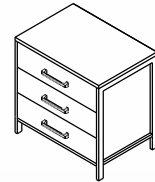

DONALDO

Mirror
48x1.5x44

King Headboard
82 X 1.75 X 40

Queen Headboard
64 X 1.75 X 40

Nightstand w/ Drawer
18.75 X 15.75 X 24

3 Drawer Chest
31.75 X 17.75 X 30

Coffee Table
36 X 22 X 18

End Table
18 X 20 X 22