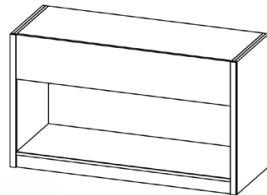

Activity Table
30 X 30 X 30

Coffee Table
42 X 22 X 18

Vanity
60 X 23 X 35

Entertainment Unit
47.75 X 23.75 X 40.5

HOSPITALITY
EDDEO COLLECTION

The Eddeo bedroom set is a rustic and charming addition to any home. Its weathered wood finish and sturdy construction create a cozy, inviting atmosphere, perfect for a cabin or country home. The set includes a bed, headboard, nightstands, dressers, a mirror, chest, desk, activity table, vanity, entertainment unit, and coffee table, all crafted with high-quality materials to ensure durability and longevity.

EDDEO

Mirror
24 X 1.5 X 31

King Headboard
82 X 2.25 X 40

Queen Headboard
62 X 2.25 X 40

Wall Hung Nightstand
23.75 X 17.25 X 41.5

Nightstand w/ Drawer
23.75 X 17.75 X 24

3 Drawer Chest
30 X 23.75 X 30

Desk
47.75 X 23.75 X 31

Activity Table
30 X 30 X 30

Coffee Table
42 X 22 X 18

Vanity
60 X 23 X 35

Entertainment Unit
65 X 23.75 X 40.25

HOSPITALITY

VANISHO COLLECTION

The Vanisho bedroom set is a study in simplicity, with its clean lines and unadorned design. The beauty of the natural wood shines through, making it an excellent choice for a minimalist or Scandinavian-inspired space. The set includes a bed, headboard, nightstands, chest, a mirror, chest, desk, metal base activity table and end table, wall to wall vanity, entertainment unit, and 3 drawer bar unit, all crafted with precision and attention to detail.