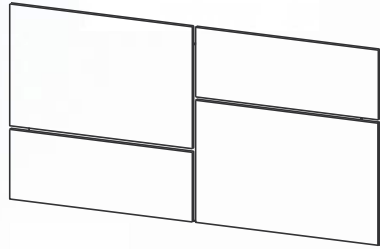

Activity Table
30 X 30 X 30

Coffee Table
42 X 22 X 18

Vanity
60 X 23 X 35

Entertainment Unit
47.75 X 23.75 X 40.5

HOSPITALITY
EDDEO COLLECTION

The Eddeo bedroom set is a rustic and charming addition to any home. Its weathered wood finish and sturdy construction create a cozy, inviting atmosphere, perfect for a cabin or country home. The set includes a bed, headboard, nightstands, dressers, a mirror, chest, desk, activity table, vanity, entertainment unit, and coffee table, all crafted with high-quality materials to ensure durability and longevity.

Activity Table
30 X 30 X 30

Coffee Table
42 X 22 X 18

Vanity
60 X 23 X 35

Entertainment Unit
65 X 23.75 X 40.25

HOSPITALITY

VANISHO COLLECTION

The Vanisho bedroom set is a study in simplicity, with its clean lines and unadorned design. The beauty of the natural wood shines through, making it an excellent choice for a minimalist or Scandinavian-inspired space. The set includes a bed, headboard, nightstands, chest, a mirror, chest, desk, metal base activity table and end table, wall to wall vanity, entertainment unit, and 3 drawer bar unit, all crafted with precision and attention to detail.

Abstract

VANISHO

Mirror
24 X 1.5 X 31.75

King Headboard
80 X 1.75 X 42

Queen Headboard
62 X 1.75 X 42

Wall Hung Nightstand
23.75 X 17.5 X 42

Nightstand w/ Drawer

3 Drawer Chest
30 X 18 X 30

End Table w/ Metal Base
18 X 22 X 22.75

Activity Table w/ Metal Base
36 X 36 X 30

Vanity, Wall to Wall
60 X 23 X 11.75

Desk w/ Drawer
47.75 X 23.75 X 31

3 Drawer Bar Unit
47 X 18 X 30

HOSPITALITY

AMELIO COLLECTION