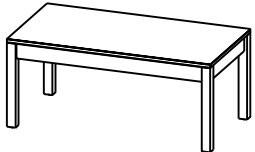

DELLAO

Mirror
24 X .75 X 31

King Headboard
82 X 1.625 X 42

Queen Headboard
62 X 1.625 X 42

Nightstand w/ Drawer
18.75 X 15.75 X 24

3 Drawer Chest
31.75 X 17.75 X 30

Coffee Table
42 X 22 X 18

End Table
18 X 20 X 22