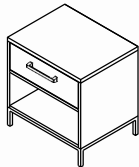

Nightstand w/ Drawer
23.75 X 17.75 X 24