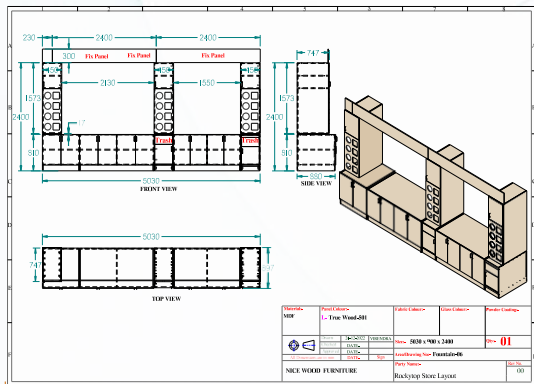

SUNVIEW FOOD MART LLC: RICHMOND, KY