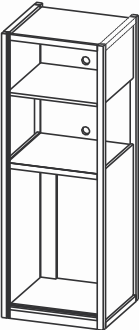

Abstract

SWISHO

Platform Bed
K: 80.5 X 84.75 X 14 Q: 64.5 X 84.75 X 14

Upholstered Headboard
K: 80.5 X 3.25 X 46.25 Q: 60.5 X 3.25 X 46.25

Nightstand
20 X 15.75 X 24

3 Drawer Chest
30 X 17.75 X 30

Beverage Center
26 X 23.75 X 72

AMBERO

Wardrobe / Beverage Cabinet

40 X 23.75 X 72

3 Drawer Chest / Desk

70 X 23.75 X 31

Luggage Bench

30 X 18 X 23

TV Backboard w Power

DONALDO

Mirror
48x1.5x44

King Headboard
82 X 1.75 X 40

Queen Headboard
64 X 1.75 X 40

Nightstand w/ Drawer
18.75 X 15.75 X 24

3 Drawer Chest
31.75 X 17.75 X 30

Coffee Table
36 X 22 X 18

End Table
18 X 20 X 22

End Table
22 X 22 X 22

Activity Table
30 X 30 X 29

Vanity
82 X 23 X 40

Desk w/ ADA Cutout
47.75 X 23.75 X 31

Entertainment Unit
47.75 X 23.75 X 41.5

N-01 Chair
Size: 27.5X20X27.5
Material: Leatherette Upholstered with Wooden Base