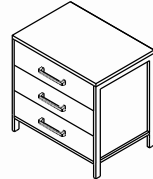

Abstract

AMELIO

Mirror
25.5 X 1.5 X 31.75

King Headboard
82 X 2.5 X 48

Queen Headboard
62 X 2.5 X 48

Nightstand w/ Drawer
23.75 X 17.75 X 24

3 Drawer Chest
30 X 17.75 X 30

End Table
18 X 20 X 22