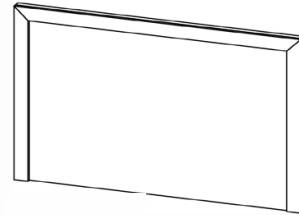

Activity Table
30 X 30 X 30

Coffee Table
42 X 22 X 18

Vanity
60 X 23 X 35

Entertainment Unit
47.75 X 23.75 X 40.5

HOSPITALITY
EDDEO COLLECTION

The Eddeo bedroom set is a rustic and charming addition to any home. Its weathered wood finish and sturdy construction create a cozy, inviting atmosphere, perfect for a cabin or country home. The set includes a bed, headboard, nightstands, dressers, a mirror, chest, desk, activity table, vanity, entertainment unit, and coffee table, all crafted with high-quality materials to ensure durability and longevity.

EDDEO

Mirror
24 X 1.5 X 31

King Headboard
82 X 2.25 X 40

Queen Headboard
62 X 2.25 X 40

Wall Hung Nightstand
23.75 X 17.25 X 41.5

Nightstand w/ Drawer
23.75 X 17.75 X 24

3 Drawer Chest
30 X 23.75 X 30

Desk
47.75 X 23.75 X 31