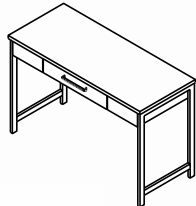

End Table w/ Metal Base
18 X 22 X 22.75

Activity Table w/ Metal Base
36 X 36 X 30

Vanity, Wall to Wall
60 X 23 X 11.75

Desk w/ Drawer
47.75 X 23.75 X 31

3 Drawer Bar Unit
47 X 18 X 30

HOSPITALITY

AMELIO COLLECTION