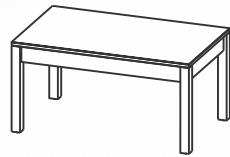

DONALDO

Mirror
48x1.5x44

King Headboard
82 X 1.75 X 40

Queen Headboard
64 X 1.75 X 40

Nightstand w/ Drawer
18.75 X 15.75 X 24

3 Drawer Chest
31.75 X 17.75 X 30

Coffee Table
36 X 22 X 18

End Table
18 X 20 X 22