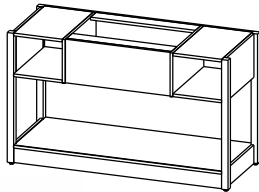

SOLANSO

Mirror
24 X 1.75 X 31

King Headboard
82 X 1.75 X 42

Queen Headboard
62 X 1.75 X 42

Wall Hung Nightstand
23.75 X 17.75 X 46

Nightstand w/ Drawer
23.75 X 17.75 X 24

3 Drawer Chest
30 X 20 X 30

Desk w/ Drawer
47.75 X 23.75 X 31

Activity Table
30 X 30 X 30

Coffee Table
42 X 22 X 18

Vanity
60 X 23 X 35

Entertainment Unit
47.75 X 23.75 X 40.5

HOSPITALITY
EDDEO COLLECTION

The Eddeo bedroom set is a rustic and charming addition to any home. Its weathered wood finish and sturdy construction create a cozy, inviting atmosphere, perfect for a cabin or country home. The set includes a bed, headboard, nightstands, dressers, a mirror, chest, desk, activity table, vanity, entertainment unit, and coffee table, all crafted with high-quality materials to ensure durability and longevity.