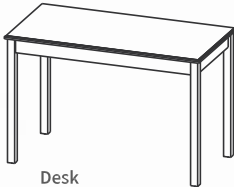

COMMIXO

King Headboard
82 X 1.25 X 40

Queen Headboard
62 X 1.25 X 40

Wall Hung Nightstand
23.75 X 17.25 X 47

3 Drawer Chest
31 X 17.75 X 30

Nightstand w Drawer
18.75 X 15.75 X 24

Entertainment Unit
45.75 X 23.75 X 42