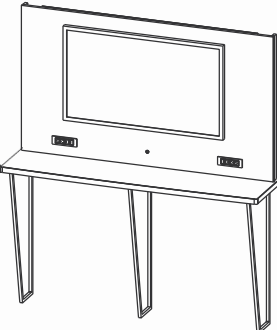

Abstract

SWISHO

Platform Bed
K: 80.5 X 84.75 X 14 Q: 64.5 X 84.75 X 14

Upholstered Headboard
K: 80.5 X 3.25 X 46.25 Q: 60.5 X 3.25 X 46.25

Nightstand
20 X 15.75 X 24

3 Drawer Chest
30 X 17.75 X 30

Beverage Center
26 X 23.75 X 72