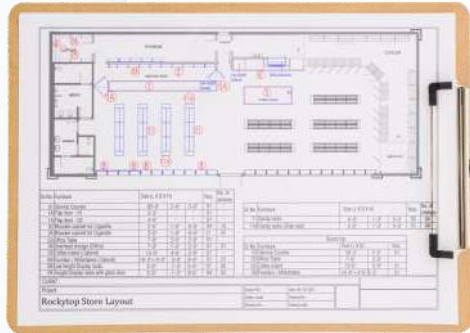

Our commitment to quality and attention to details sets us apart from other furniture manufacturers. We take pride in delivering exceptional customer service and ensuring that our clients are satisfied with every aspect of the project. At Abstract, we strive to create beautiful and functional furniture pieces that meet our clients unique needs and exceed their expectations. Contact us today to see how we can help bring your furniture vision to life.

LEBANON: OH 45036