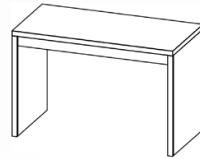

EDDEO

Mirror
24 X 1.5 X 31

King Headboard
82 X 2.25 X 40

Queen Headboard
62 X 2.25 X 40

Wall Hung Nightstand
23.75 X 17.25 X 41.5

Nightstand w/ Drawer
23.75 X 17.75 X 24

3 Drawer Chest
30 X 23.75 X 30

Desk
47.75 X 23.75 X 31