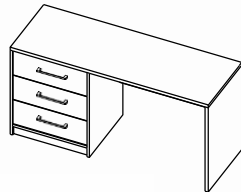

Desk Drawer
48x23.75x31