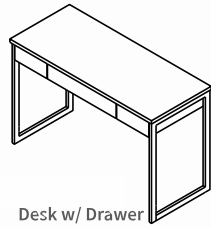

Desk w/ Drawer
47.75 X 23.75 X 31