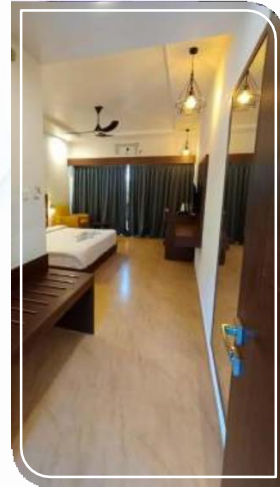

LUXURIOUS LIVING

CRAFTING BESPOKE FURNITURE FOR HOSPITALITY