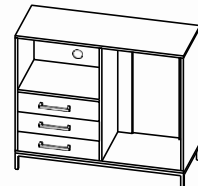

End Table
22 X 22 X 22

Activity Table
30 X 30 X 29

Vanity
82 X 23 X 40

Desk w/ ADA Cutout
47.75 X 23.75 X 31

Entertainment Unit
47.75 X 23.75 X 41.5

N-01 Chair
Size: 27.5X20X27.5
Material: Leatherette Upholstered with Wooden Base