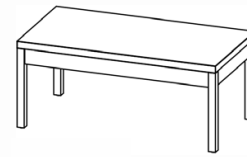

Coffee Table
42 X 22 X 18