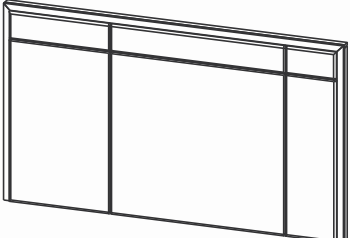

THE WORK FLOW

HOSPITALITY

SWISHO COLLECTION

The Swisho bedroom set features a contemporary design with sleek lines and modern elements. Its dark wood finish exudes sophistication and creates a calming ambience, perfect for a relaxing retreat. The set includes a bed, nightstands, beverage center, and a mediacenter, all crafted with high quality materials to ensure durability and longevity.

Abstract

SWISHO

Platform Bed
K: 80.5 X 84.75 X 14 Q: 64.5 X 84.75 X 14

Upholstered Headboard
K: 80.5 X 3.25 X 46.25 Q: 60.5 X 3.25 X 46.25

Nightstand
20 X 15.75 X 24

3 Drawer Chest
30 X 17.75 X 30

Beverage Center
26 X 23.75 X 72