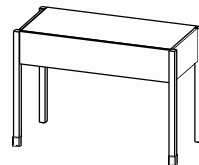

Activity Table
30 X 30 X 29

Desk w/ ADA Cutout
47.75 X 23.75 X 31

Entertainment Unit
47.75 X 23.75 X 41.25

HOSPITALITY
DELLAO COLLECTION

The Dellao bedroom set is a fusion of classic and contemporary design elements, creating a unique and modern look. Its sleek lines and minimalist styling add a touch of sophistication to any space, while the set's high quality materials ensure durability and longevity. The set includes a bed, nightstands, headboard, a mirror, 3 drawer chest, coffee table, activity table, vanity, desk and an entertainment unit, all crafted with precision and attention to detail.