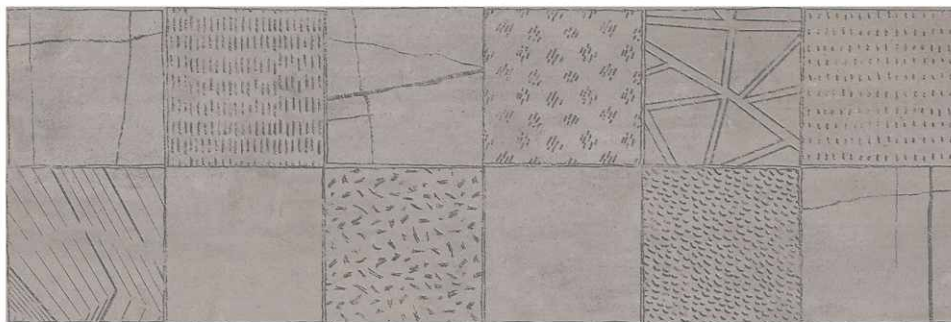

Packing	Size/mm	Pc/Box	M2/Box	Kg/Box
KAI : Plain   Kross   Decor Kronos	400 x 1200	3	1.44	30.00

48"

Casabath

-  Wall Application
-  Anti Slip
-  Rectified
-  Shade Variation
-  Matt Surface
-  Relief

Made in Spain

Kai Kross Perla 400 x 1200

Kai Kross Ash 400 x 1200

Decor Kronos Perla 400 x 1200

Decor Kronos Ash 400 x 1200

96"