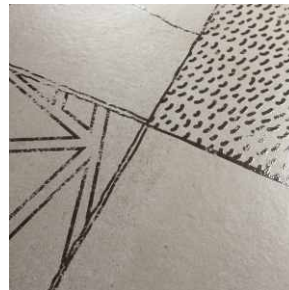

KAI 400 x 1200

Casabath

Kai Perla 400 x 1200

Kai Ash 400 x 1200

Kai Kross Perla 400 x 1200

Kai Kross Ash 400 x 1200

Decor Kronos Perla 400 x 1200

Decor Kronos Ash 400 x 1200

Packing	Size/mm	Pc/Box	M2/Box	Kg/Box
KAI : Plain   Kross   Decor Kronos	400 x 1200	3	1.44	30.00

48"

Casabath

-  Wall Application
-  Anti Slip
-  Rectified
-  Shade Variation
-  Matt Surface
-  Relief

Made in Spain