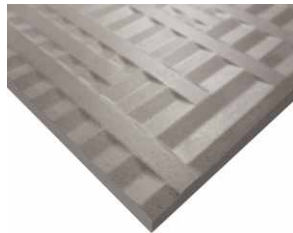

KAI 400 x 1200

Casabath

Kai Perla 400 x 1200

Kai Ash 400 x 1200

Kai Kross Perla 400 x 1200

Kai Kross Ash 400 x 1200

Decor Kronos Perla 400 x 1200

Decor Kronos Ash 400 x 1200

Packing	Size/mm	Pc/Box	M2/Box	Kg/Box
KAI : Plain   Kross   Decor Kronos	400 x 1200	3	1.44	30.00

48"

Casabath

-  Wall Application
-  Anti Slip
-  Rectified
-  Shade Variation
-  Matt Surface
-  Relief

Made in Spain