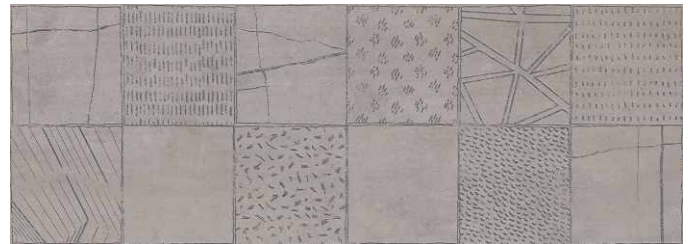

KAI 400 x 1200

Casabath

Kai Perla 400 x 1200

Kai Ash 400 x 1200

Kai Kross Perla 400 x 1200

Kai Kross Ash 400 x 1200

Decor Kronos Perla 400 x 1200

Decor Kronos Ash 400 x 1200

Packing	Size/mm	Pc/Box	M2/Box	Kg/Box
KAI : Plain   Kross   Decor Kronos	400 x 1200	3	1.44	30.00

48"

Casabath

-  Wall Application
-  Anti Slip
-  Rectified
-  Shade Variation
-  Matt Surface
-  Relief

Made in Spain