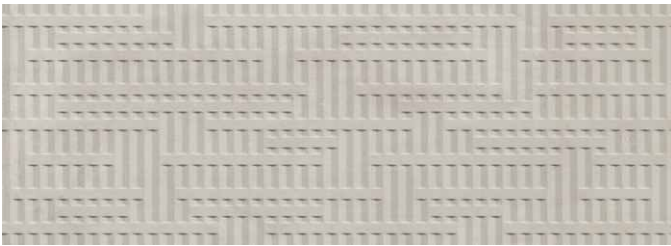

KAI 400 x 1200

Casabath

Kai Perla 400 x 1200

Kai Ash 400 x 1200

Kai Kross Perla 400 x 1200

Kai Kross Ash 400 x 1200

Decor Kronos Perla 400 x 1200

Decor Kronos Ash 400 x 1200

Packing	Size/mm	Pc/Box	M2/Box	Kg/Box
KAI : Plain   Kross   Decor Kronos	400 x 1200	3	1.44	30.00

48"

Casabath

-  Wall Application
-  Anti Slip
-  Rectified
-  Shade Variation
-  Matt Surface
-  Relief

Made in Spain