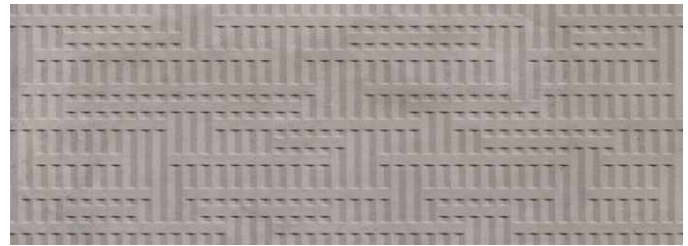

KAI 400 x 1200

Casabath

Kai Perla 400 x 1200

Kai Ash 400 x 1200

Kai Kross Perla 400 x 1200

Kai Kross Ash 400 x 1200

Decor Kronos Perla 400 x 1200

Decor Kronos Ash 400 x 1200

Packing	Size/mm	Pc/Box	M2/Box	Kg/Box
KAI : Plain   Kross   Decor Kronos	400 x 1200	3	1.44	30.00

48"

Casabath

-  Wall Application
-  Anti Slip
-  Rectified
-  Shade Variation
-  Matt Surface
-  Relief

Made in Spain