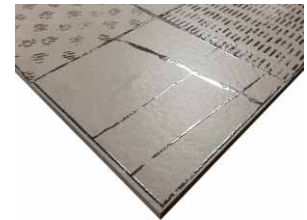

KAI 400 x 1200

Casabath

Kai Perla 400 x 1200

Kai Ash 400 x 1200

Kai Kross Perla 400 x 1200

Kai Kross Ash 400 x 1200

Decor Kronos Perla 400 x 1200

Decor Kronos Ash 400 x 1200

Packing	Size/mm	Pc/Box	M2/Box	Kg/Box
KAI : Plain   Kross   Decor Kronos	400 x 1200	3	1.44	30.00

48"

Casabath

-  Wall Application
-  Anti Slip
-  Rectified
-  Shade Variation
-  Matt Surface
-  Relief

Made in Spain