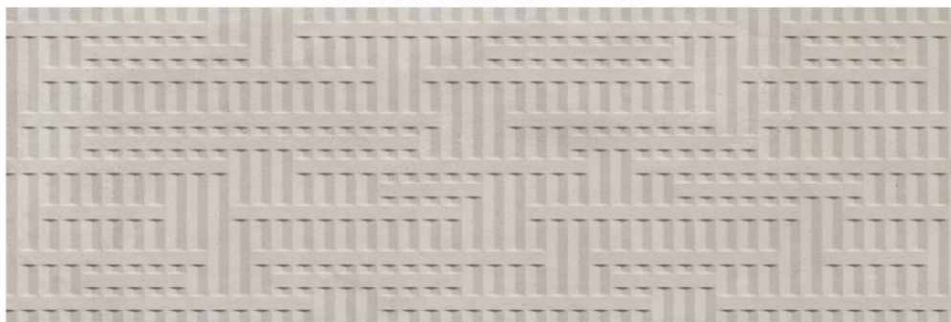

Casabath

- Wall Application
- Anti Slip
- Rectified
- Shade Variation
- Matt Surface
- Relief

Made in Spain

Kai Kross Perla 400 x 1200