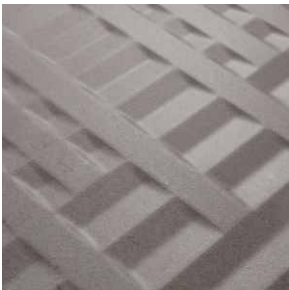

KAI 400 x 1200

Casabath

Kai Perla 400 x 1200

Kai Ash 400 x 1200

Kai Kross Perla 400 x 1200

Kai Kross Ash 400 x 1200

Decor Kronos Perla 400 x 1200

Decor Kronos Ash 400 x 1200

Packing	Size/mm	Pc/Box	M2/Box	Kg/Box
KAI : Plain   Kross   Decor Kronos	400 x 1200	3	1.44	30.00

48"

Casabath

-  Wall Application
-  Anti Slip
-  Rectified
-  Shade Variation
-  Matt Surface
-  Relief

Made in Spain