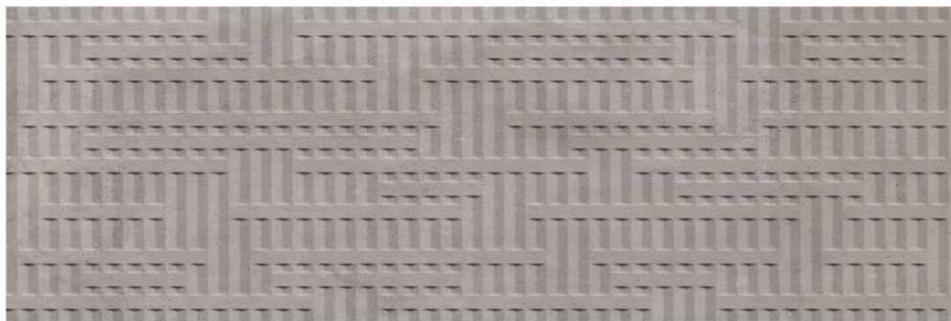

Kai Kross Ash 400 x 1200