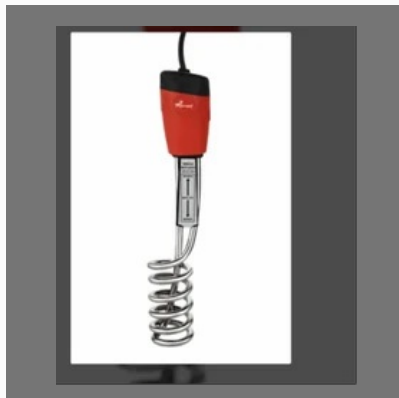

Electric Water Heater

Instant Water Heater

Laboratory Equipment

Industrial Balances

OTHER PRODUCTS:

Cast Iron Coupler

Stainless Steel Elbow

Pipe Couplings