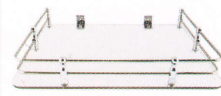

Brass Studs

Multipurpose
Shelf - 13"

Model No. 14

Towel Ring (Round)

Model No. 7

Multipurpose
Shelf With Tumbler

Model No. 15

Towel Ring (Triangle)

Model No. 8

3 IN 1
Soap Dish With Tumbler

Model No. 16A

Size : 10x12

CLEAR

Model No. 16B

Size : 10x10

Model No. 16C

Size : 8x10

Set-Top Box Shelf

Model No. 9

2 IN 1

Model No. 17A

Size : 5x12

Model No. 17B

Size : 5x10