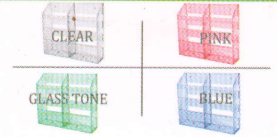

Model No. 30

5 in 1

Soap Dish

Model No. 22

Multipurpose
Corner Shelf - 10"

Model No. 31

Multipurpose
Mobile Stand

Model No. 23

Multipurpose
Corner Shelf - 12"

Model No. 31

Set-Top Box Stand
With Remote Holder

Model No. 24

Classic
Shelf - 5.5x12"

Model No. 32

Size : 9x11
Set-Top Box (STB) Shelf

Model No. 25