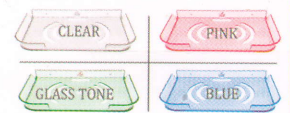

Multipurpose
Corner Shelf - 12"

Model No. 31

Set-Top Box Stand
With Remote Holder

Model No. 24

Classic
Shelf - 5.5x12"

Model No. 32

Size : 9x11
Set-Top Box (STB) Shelf

Model No. 25

Classic
Shelf - 5.5x15"

Model No. 33

Size : 7.5x10
Wi-Fi Router Shelf

Model No. 26

Classic
Shelf - 5.5x18"

Model No. 35

Small
Corner Shelf Set

Model No. 27