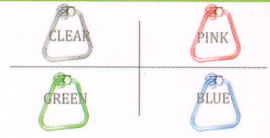

Brass Studs

Multipurpose
Shelf - 13"

Model No. 14

Towel Ring (Round)

Model No. 7

Multipurpose
Shelf With Tumbler

Model No. 15

Towel Ring (Triangle)