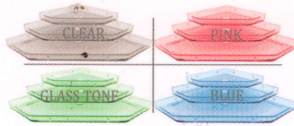

Classic
Shelf - 5.5x15"

Model No. 33

Size : 7.5x10
Wi-Fi Router Shelf

Model No. 26

Classic
Shelf - 5.5x18"

Model No. 35

Small
Corner Shelf Set

Model No. 27

Model No. 36

Model No. 37

Diamond
Corner Shelf - 9"

Model No. 42

Diamond
Corner Shelf Set

Model No. 38

Diamond
Corner Shelf - 11"

Model No. 43

Toilet Paper Holder
With Mobile Stand

Model No. 39

Diamond
Corner Shelf Set

Model No. 44

Soap Dispenser Square

Model No. 40

Single **Mobile Stand**

Model No. 46