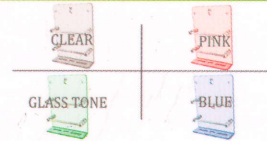

Model No. 36

Model No. 37

Diamond
Corner Shelf - 9"

Model No. 42

Diamond
Corner Shelf Set

Model No. 38

Diamond
Corner Shelf - 11"

Model No. 43

Toilet Paper Holder
With Mobile Stand

Model No. 39

Diamond
Corner Shelf Set

Model No. 44

Soap Dispenser Square

Model No. 40

Single **Mobile Stand**

Model No. 46