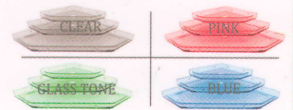

Classic
Shelf - 5.5x15"

Model No. 33

Size : 7.5x10
Wi-Fi Router Shelf

Model No. 26

Classic
Shelf - 5.5x18"

Model No. 35

Small
Corner Shelf Set

Model No. 27

Model No. 36

Model No. 37

Diamond
Corner Shelf - 9"

Model No. 42

Diamond
Corner Shelf Set

Model No. 38

Diamond
Corner Shelf - 11"

Model No. 43