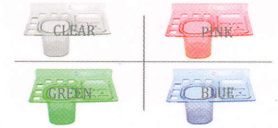

3 IN 1
Soap Dish With Tumbler