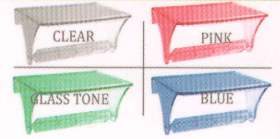

Multipurpose
Corner Shelf - 12"

Model No. 31

Set-Top Box Stand
With Remote Holder

Model No. 24

Classic
Shelf - 5.5x12"

Model No. 32

Size : 9x11
Set-Top Box (STB) Shelf

Model No. 25

Classic
Shelf - 5.5x15"

Model No. 33

Size : 7.5x10
Wi-Fi Router Shelf

Model No. 26

Classic
Shelf - 5.5x18"

Model No. 35

Small
Corner Shelf Set

Model No. 27

Model No. 36

Model No. 37

Diamond
Corner Shelf - 9"

Model No. 42

Diamond
Corner Shelf Set

Model No. 38

Diamond
Corner Shelf - 11"

Model No. 43

Toilet Paper Holder
With Mobile Stand

Model No. 39

Diamond
Corner Shelf Set

Model No. 44

Soap Dispenser Square

Model No. 40

Single **Mobile Stand**

Model No. 46