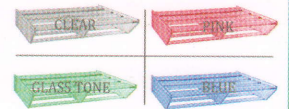

Multipurpose
Corner Shelf - 12"

Model No. 31

Set-Top Box Stand
With Remote Holder

Model No. 24

Classic
Shelf - 5.5x12"

Model No. 32

Size : 9x11
Set-Top Box (STB) Shelf

Model No. 25