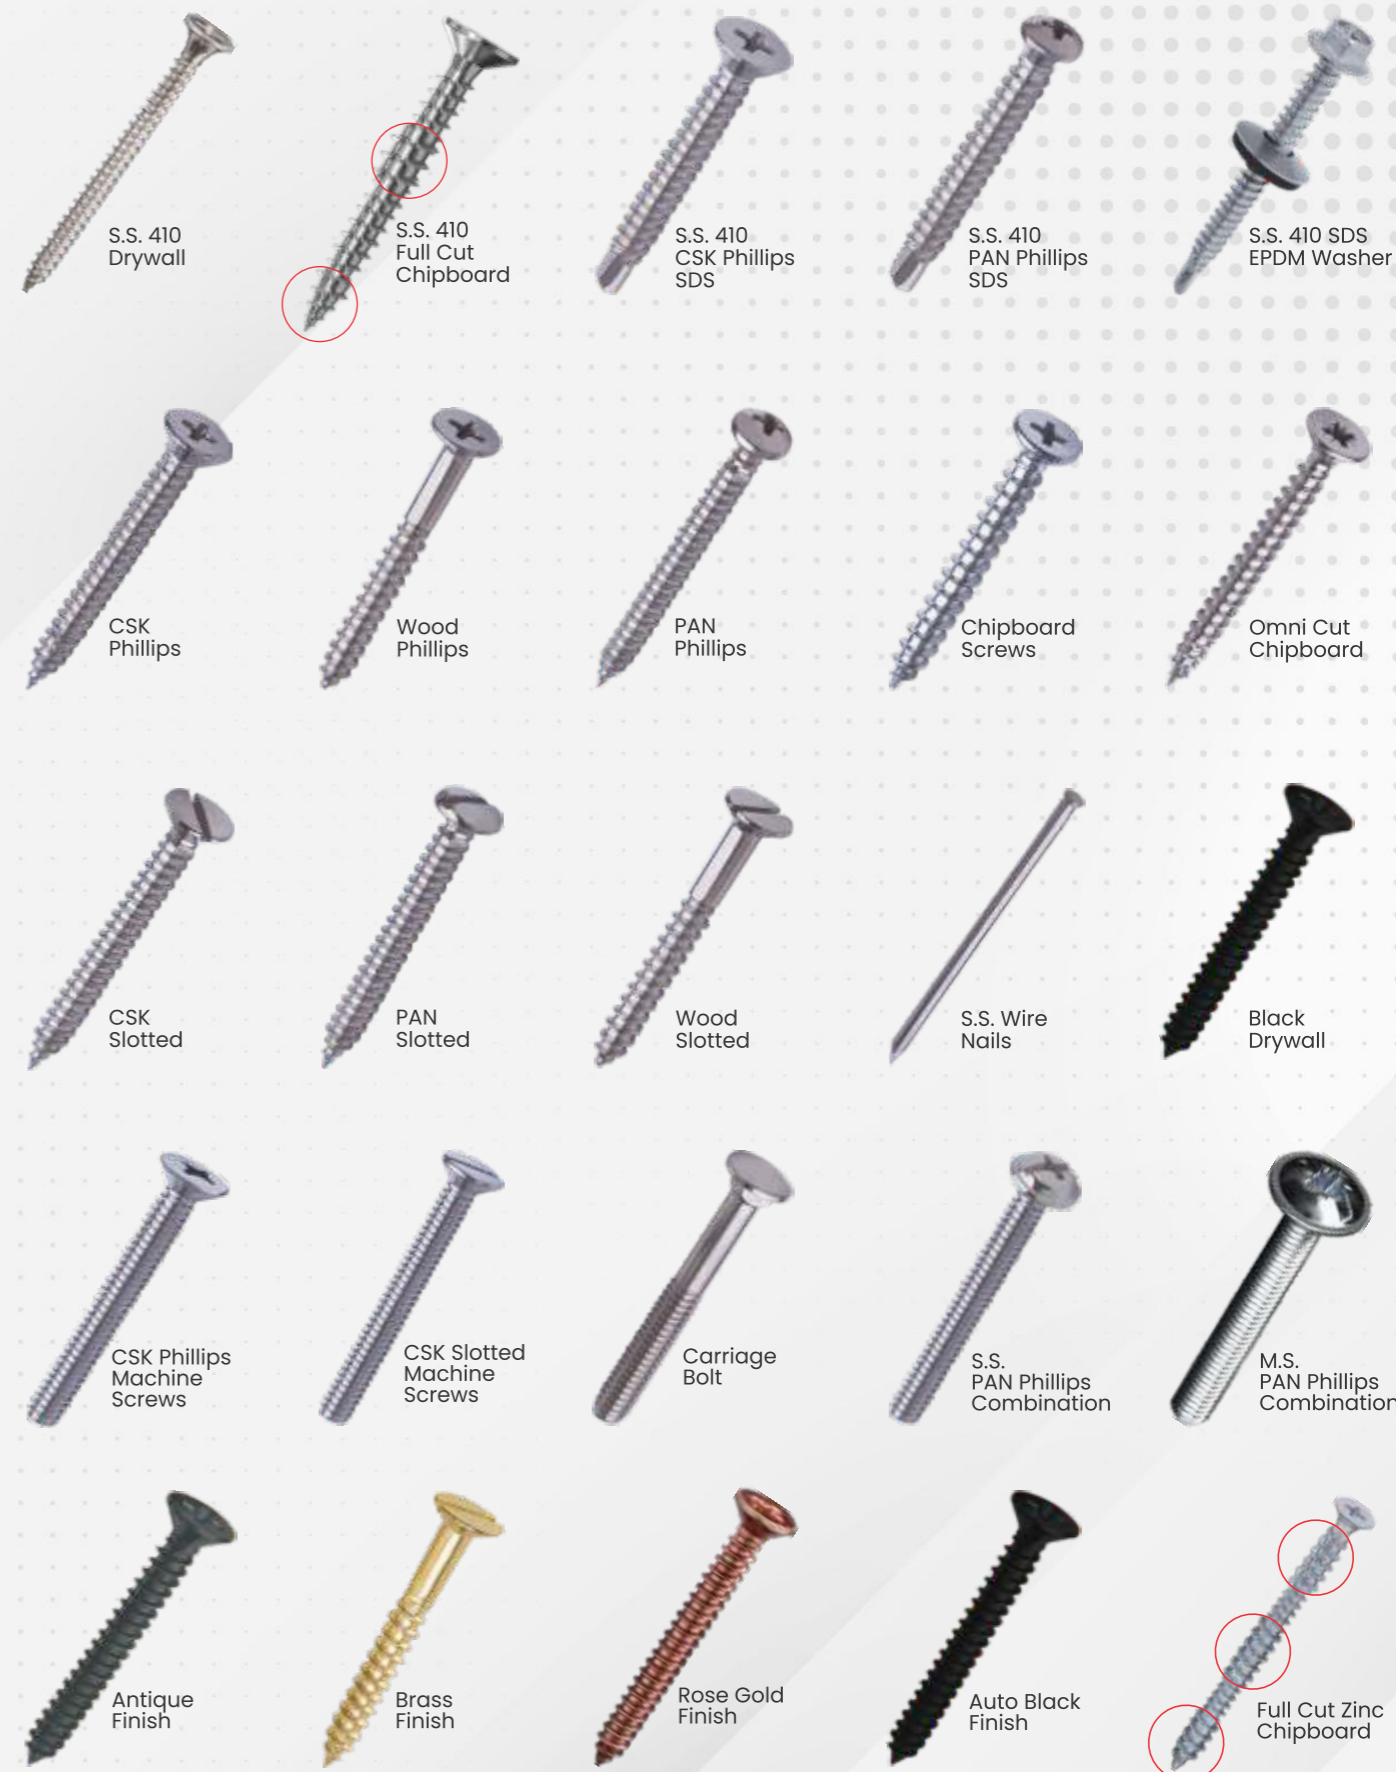

OMNI®

Since 1992