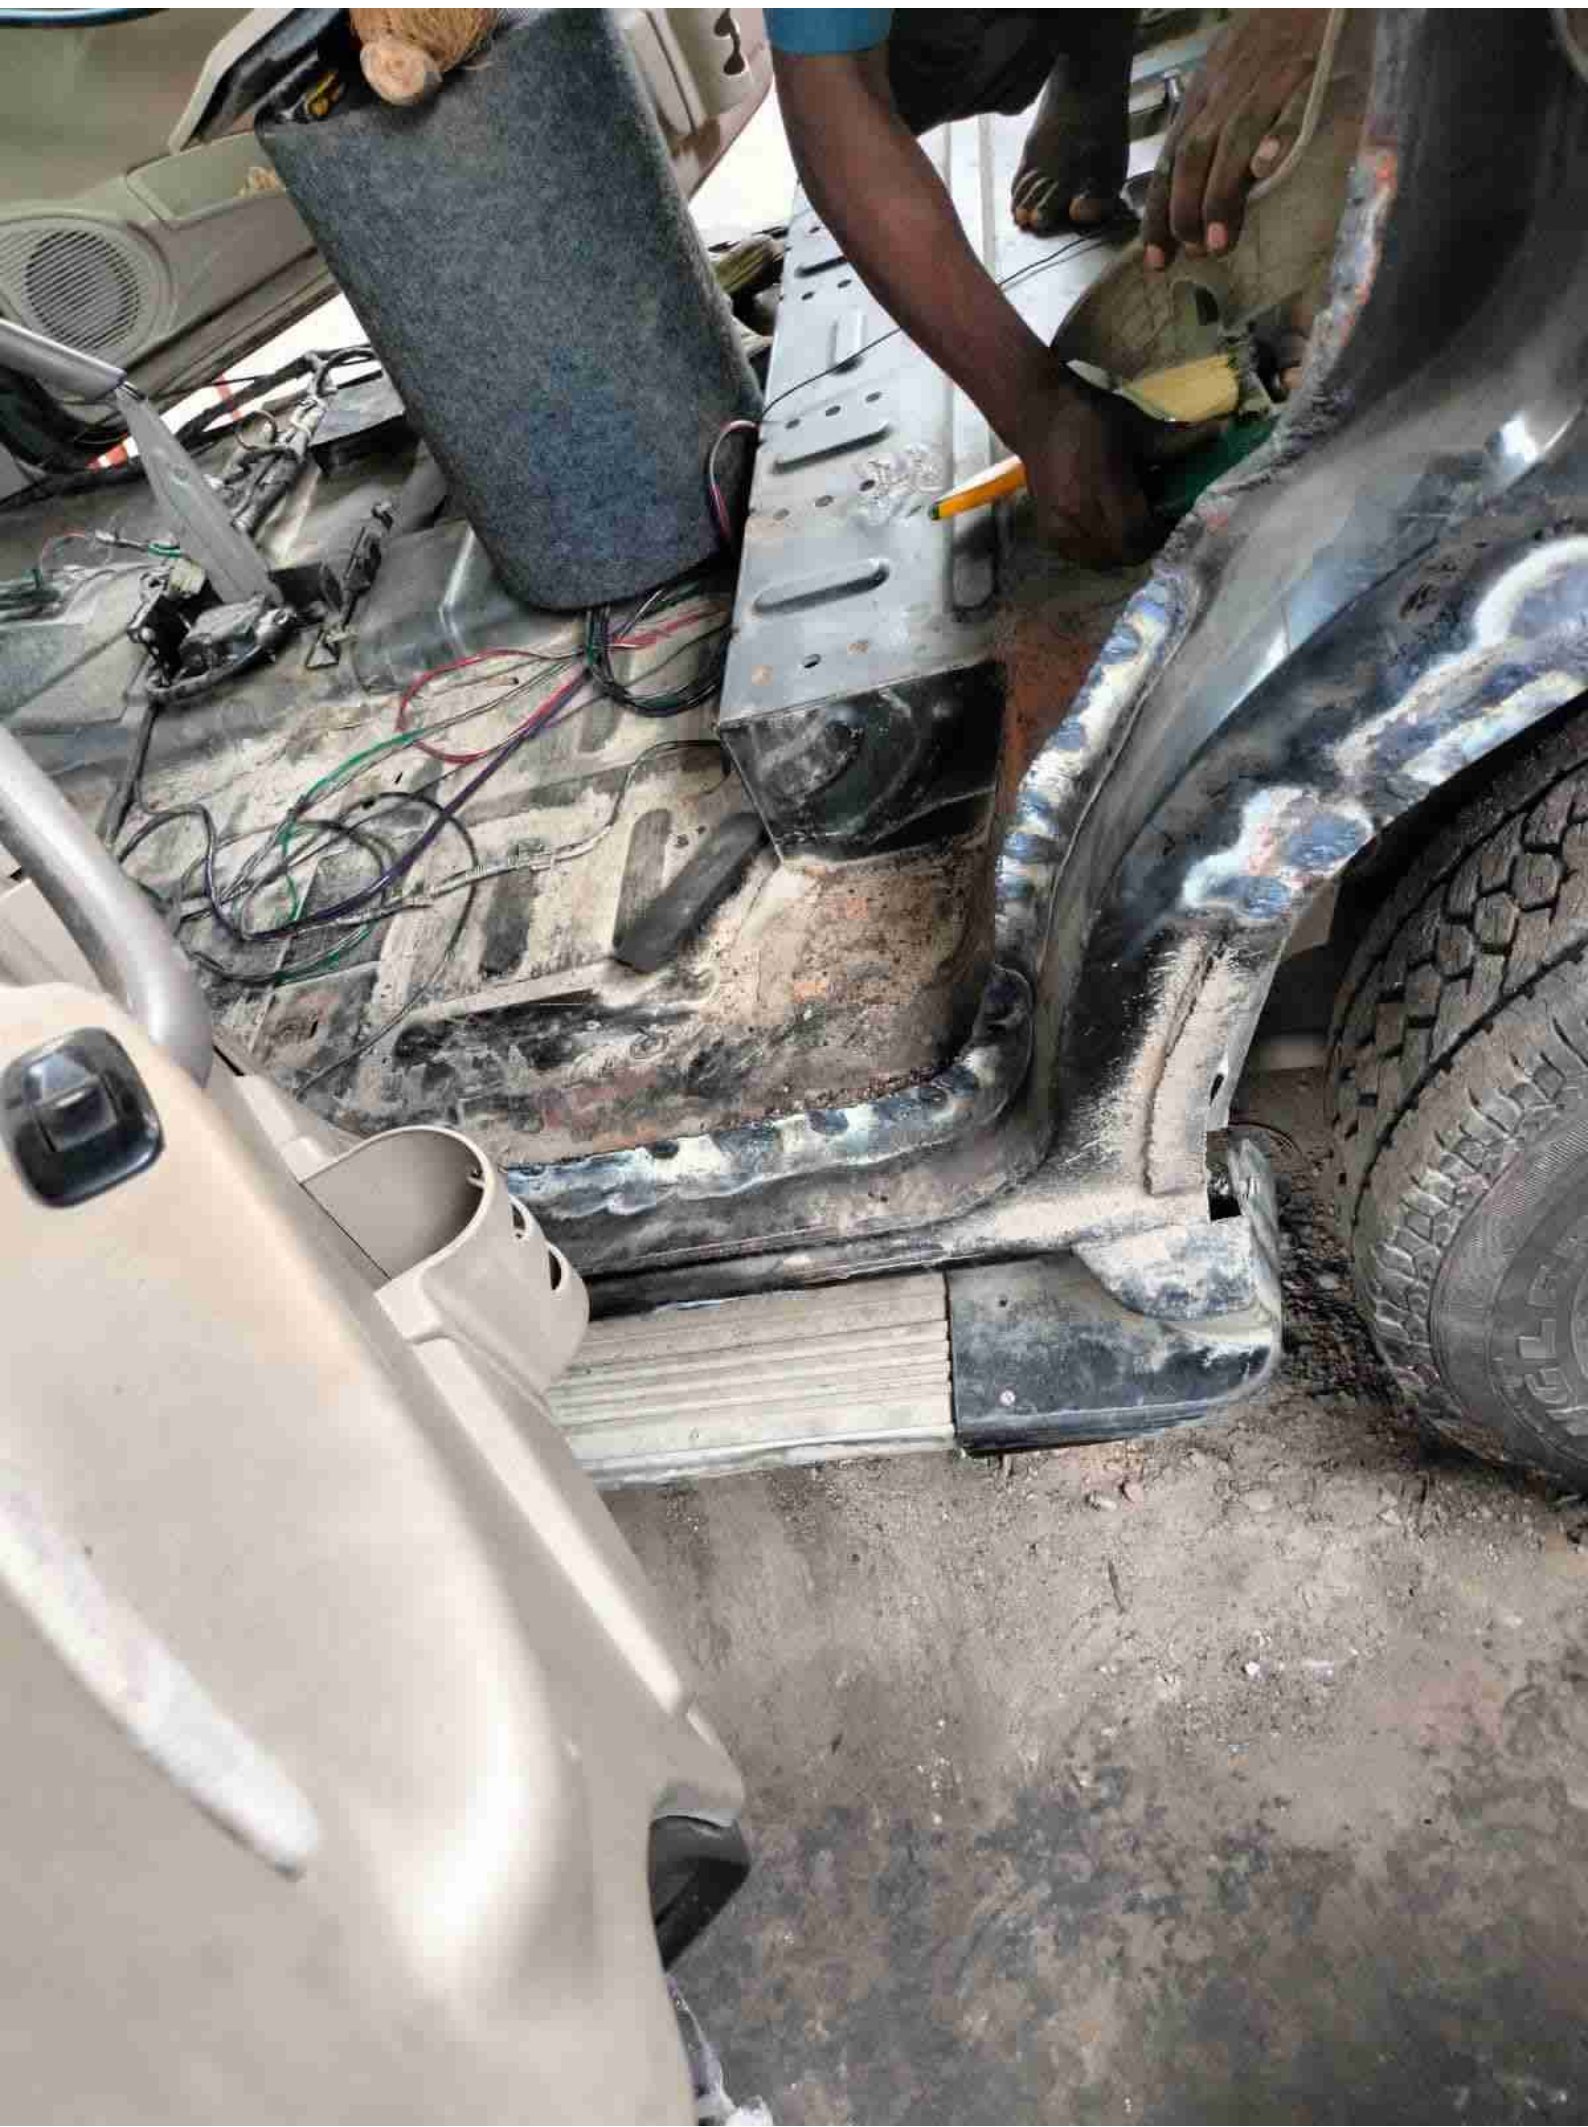

ST. XAVIER'S SCHOOL

PRECISION

Rectangular fog light on the left side of the front bumper.

Rectangular fog light on the right side of the front bumper.

HELLA

HELLA

ST. XAVIER'S SCHOOL, PALIZI  
12 04 2618

2022.07.29 10:37