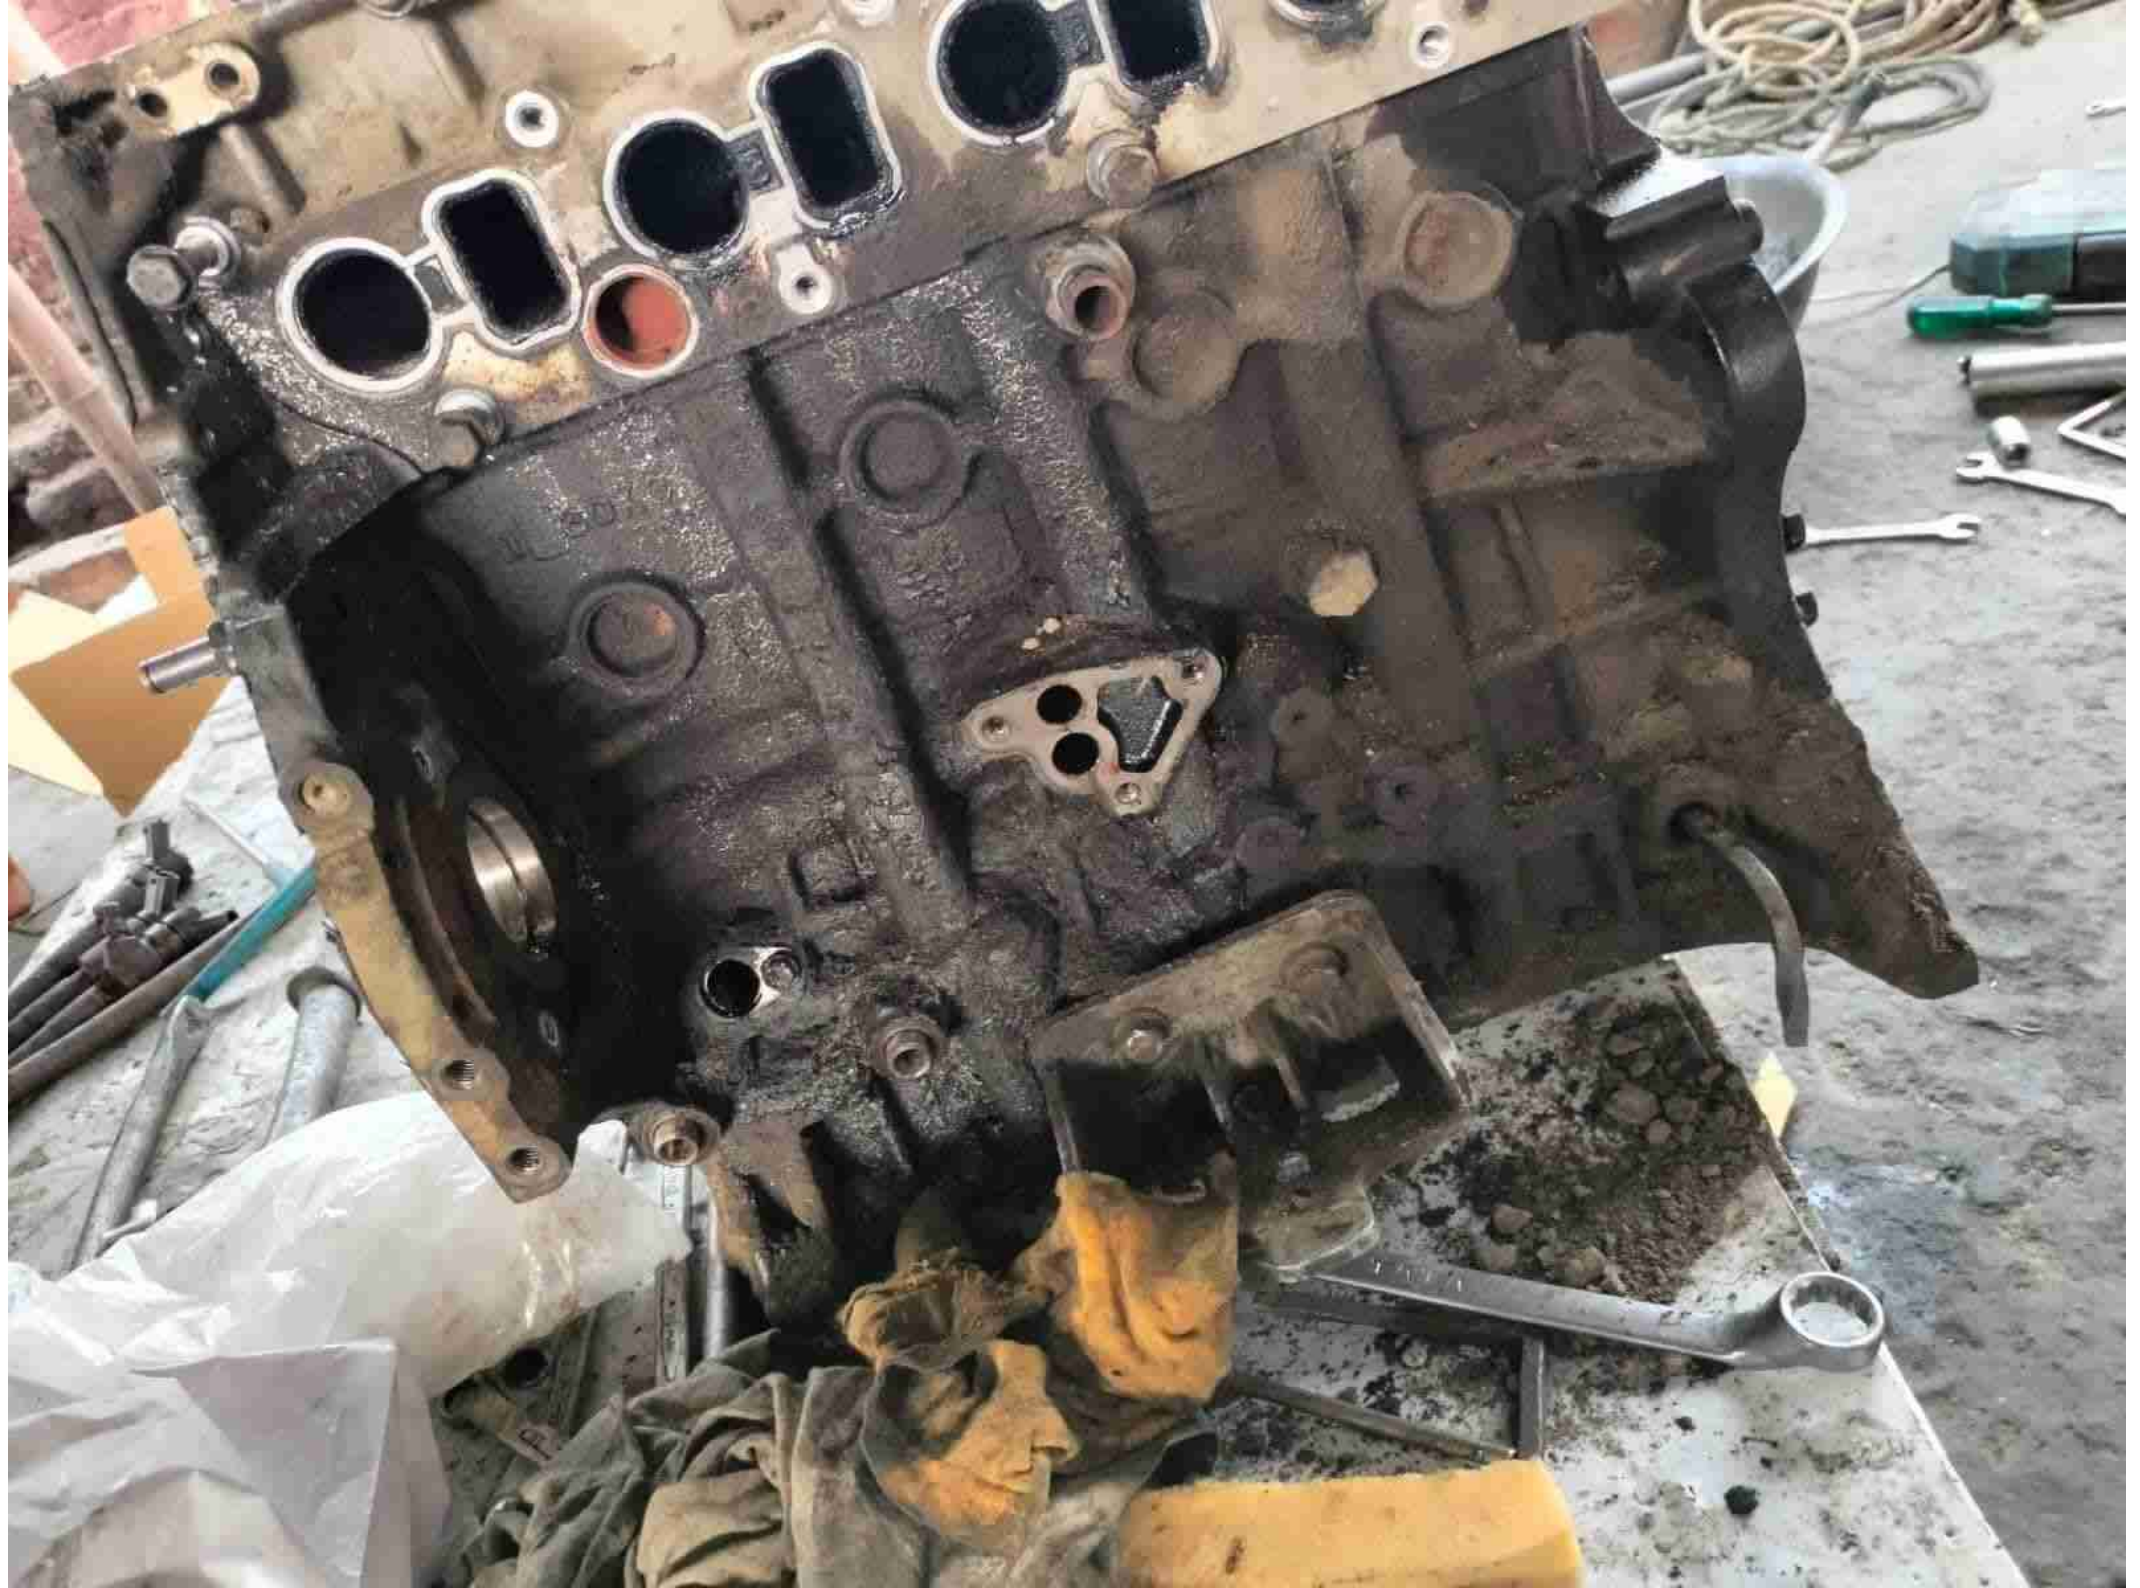

PCW  
RODDER CAR WORLD

WHEELZ CARE

MARUTI  
SUZUKI

800 AC

2022.04.06 22:32

2022.06.23 15:36

QUART  
LUBRICANTS

2022.09.28 14:04

ST. XAVIER'S SCHOOL

PRECISION

Rectangular fog light on the left side of the front bumper.

Rectangular fog light on the right side of the front bumper.

HELLA

HELLA

ST. XAVIER'S SCHOOL, PALIZI  
12 04 2618

2022.07.29 10:37