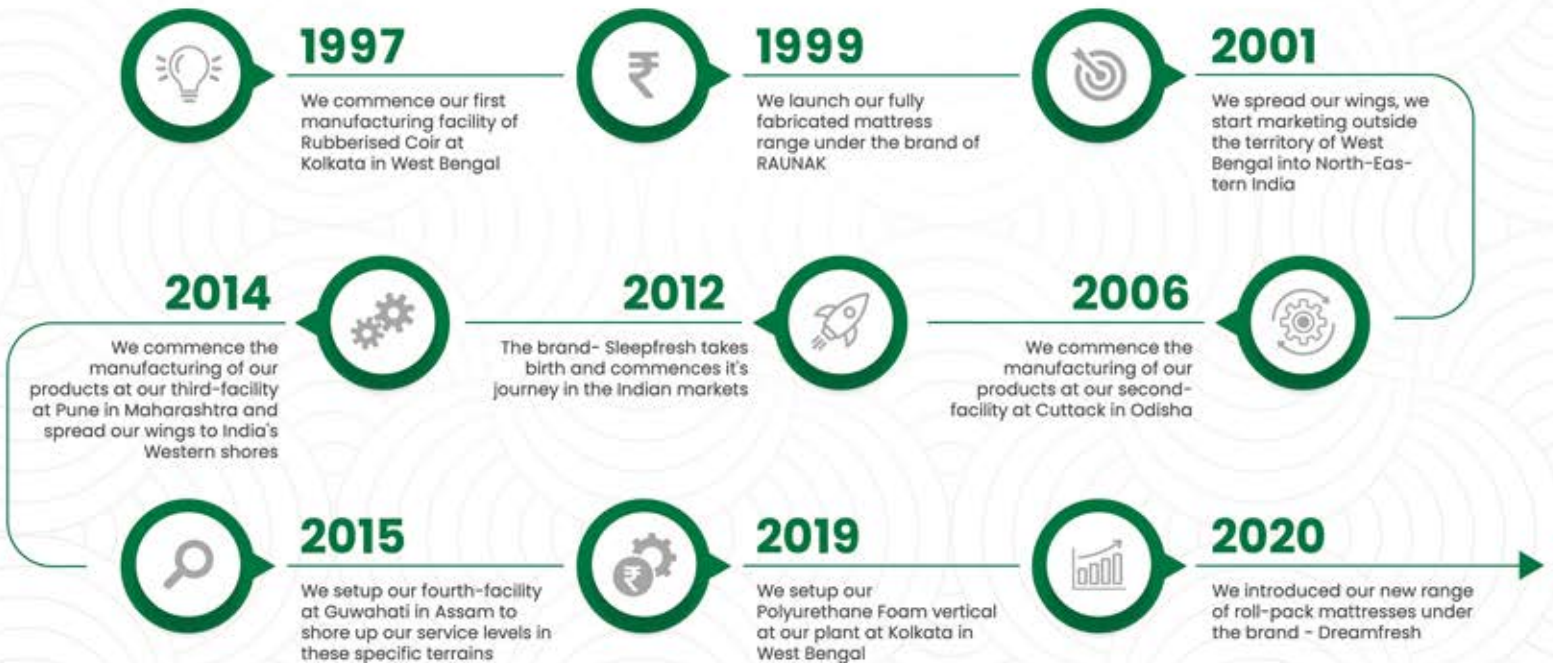

SAB BAKWAAS HATAO,  
SLEEPFRESH GHAR LAO!

#freshsleepfreshlife

# INDIA'S LEADER IN SLEEP FRESHNESS

## FOR OVER TWO DECADES

Sleepfresh has been a timeless effort of manufacturing excellence by the Kolkata-based Raunak Group since the year 1997. In the two decades of tirelessly perfecting the process of manufacturing sleep products, we have been seeking to create fresh lives every day through fresh sleep every night! Using the most advanced production techniques and in-house production synergy of processes, our products are manufactured using cleanest of technology for a safer environment for our future generations to come. Our extensive channel partner network and dedicated customer centric team helps us reach for the opportunity of creating fresh sleep for one-billion plus population of Indians who are deserve quality sleep every night.

# VIBROTECH

Vibrotech Pod Technology is Sleepfresh's specially engineered marvel for enhancing sleep experience. This technology has enabled them to create the perfect blend of high resilience bounce and high density stability for the user through the unique diamond formed pod-structure. The pods enable vibrations to be minimised during partner movement at night while diamond shaped bottom cut enables the optimum air circulation within the layer for enhancing Sleep freshness every night.