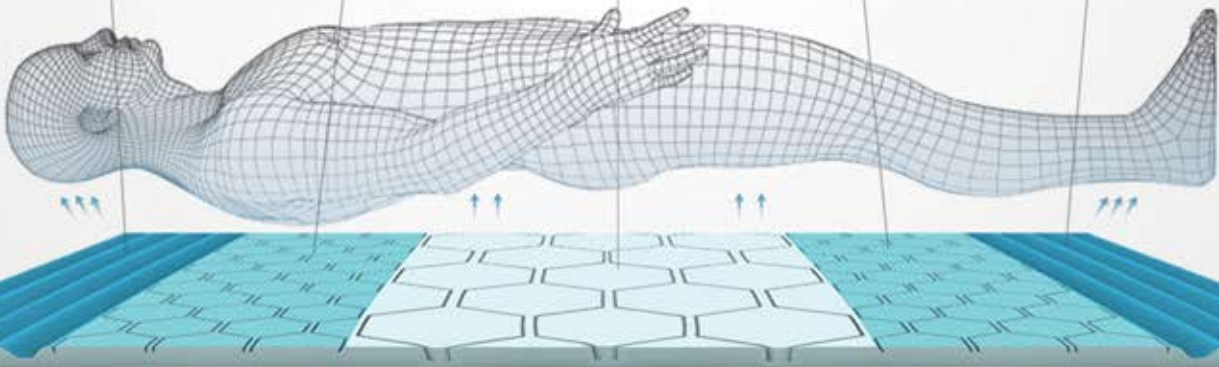

# VIBROTECH

Vibrotech Pod Technology is Sleepfresh's specially engineered marvel for enhancing sleep experience. This technology has enabled them to create the perfect blend of high resilience bounce and high density stability for the user through the unique diamond formed pod-structure. The pods enable vibrations to be minimised during partner movement at night while diamond shaped bottom cut enables the optimum air circulation within the layer for enhancing Sleep freshness every night.

# SPACERTECH

Spacer Support layer is a scientific marvel of Sleepfresh's Signature Back Relief Range. Our body is defined in 5 different Zones as depicted above. All Zones need differential support on the skewed weight they exert onto the mattress.

Zone 1  
Head & Neck Zone

Zone 2  
Shoulder and Upper Back

Zone 3  
Spine and Lower Back

Zone 4  
Lower Back and Hips

Zone 5  
Legs and Ankle Zone