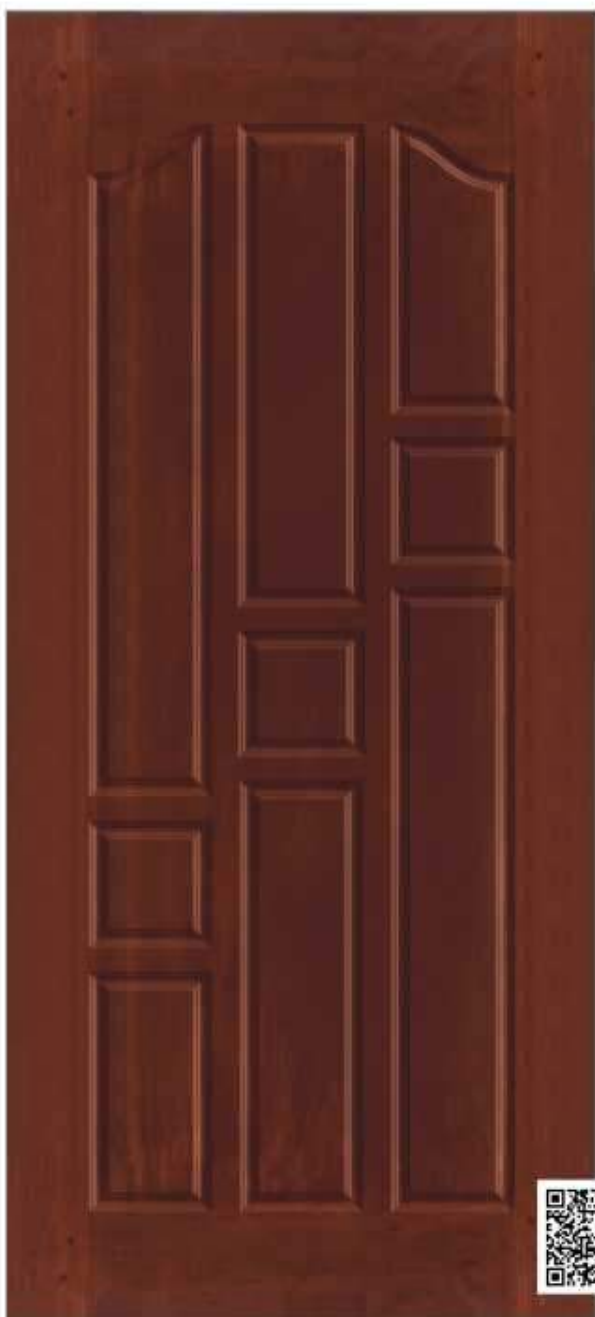

TEAK 4TD - 37   BB BJ MJ ST
HONNE 4HD - 37   S FJ