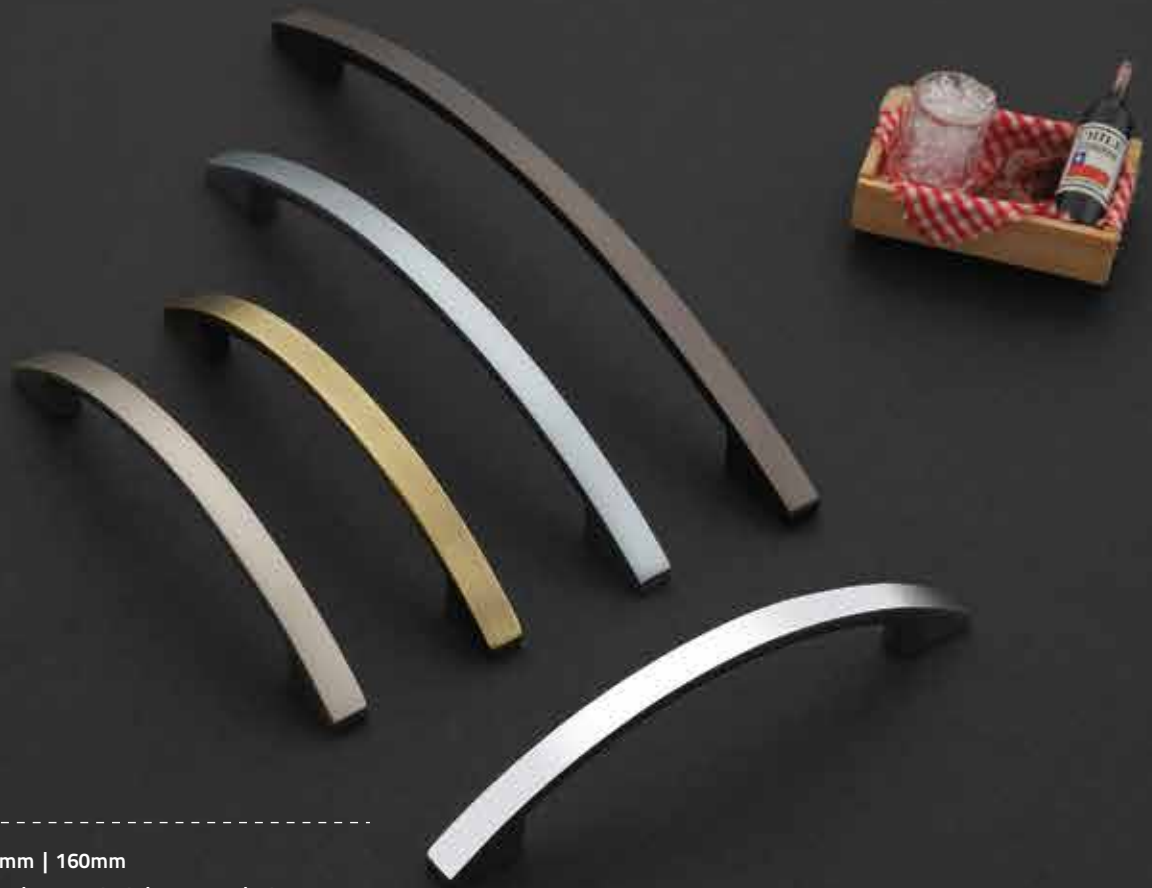

L-2

L-2

Finish 96mm | 128mm | 160mm
Size Inch C.P.T.T | Satin | Satin Black | Bronze | Glossy Antique

009