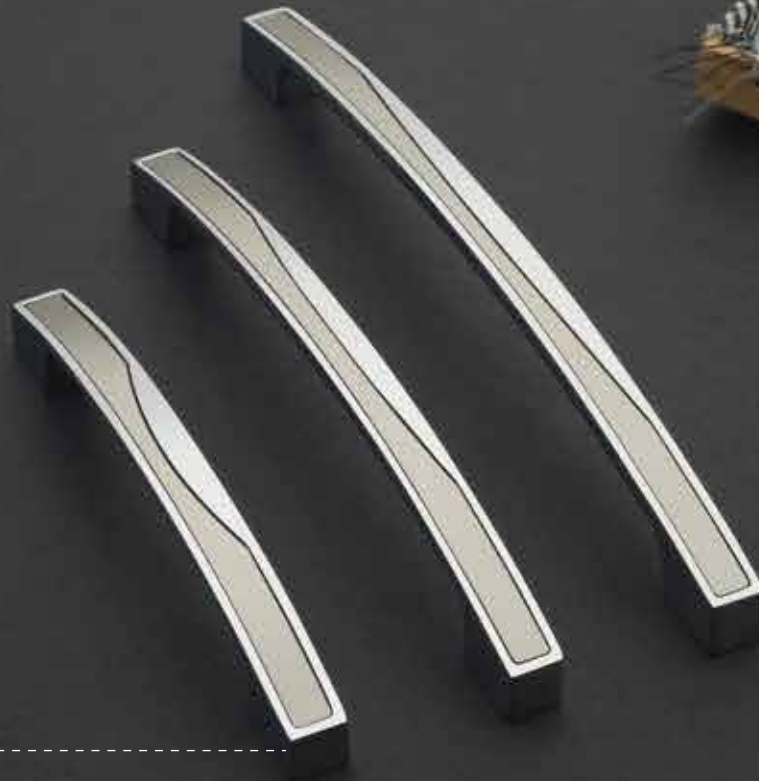

Cobra

COBRA

Finish | 96mm | 128mm | 160mm
Size Inch | C.P.T.T | Satin | Satin Black | Broomze | Glossy Antique

Rajwadi

RAJWADI

Finish | 64mm | 96mm | 128mm
Size Inch | Glossy Antique

Sentro

SENTRO