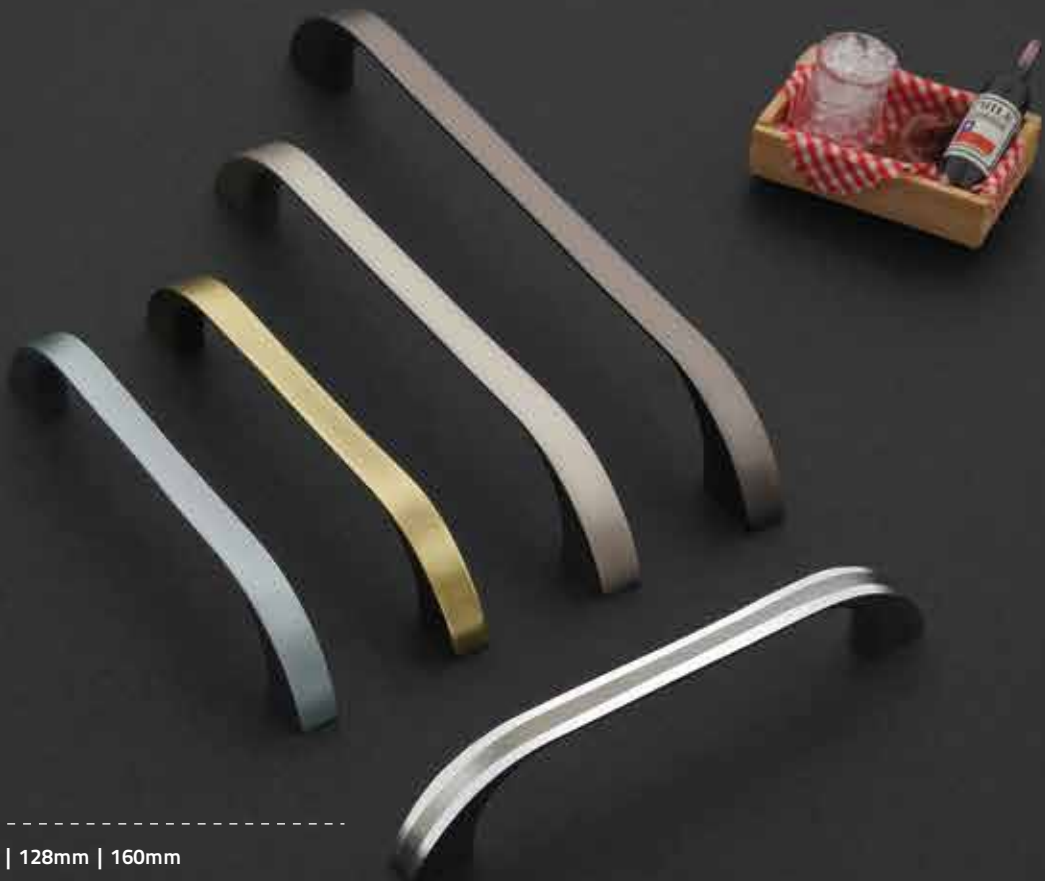

CIVIC

Finish | 64mm | 96mm | 128mm | 160mm | 224mm
Size Inch | C.P.T.T | Satin | Satin Black | Broonze | Glossy Antique

sonata