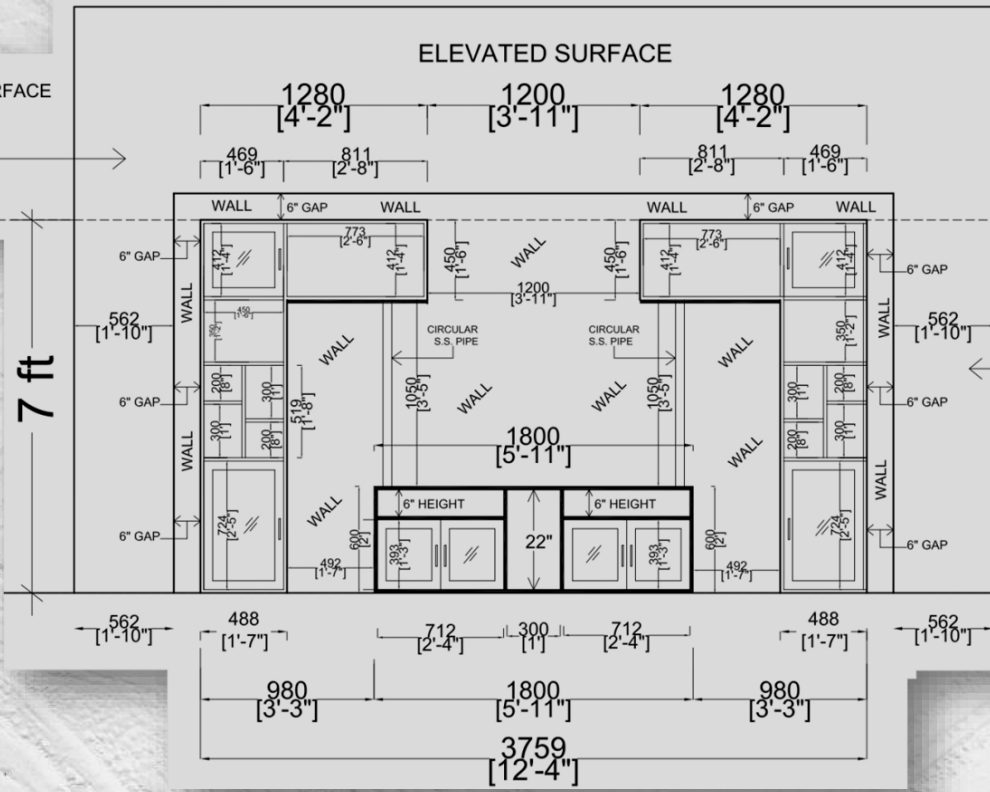

LOCATION: JORHAT

OFFICE

LOCATION: GOLAGHAT

BEDROOM INTERIOR

LOCATION: SONIPAT

KITCHEN INTERIOR

5183
[17]

ELEVATED SURFACE

7.0 ft

ELEVATED SURFACE

0.00 ft

PLANNING APPROACH FOR INTERIOR

LOCATION: SONIPAT

OFFICE INTERIOR

LIVING ROOM INTERIOR

LOCATION: GURUGRAM

LIVING ROOM INTERIOR

LOCATION: GURUGRAM