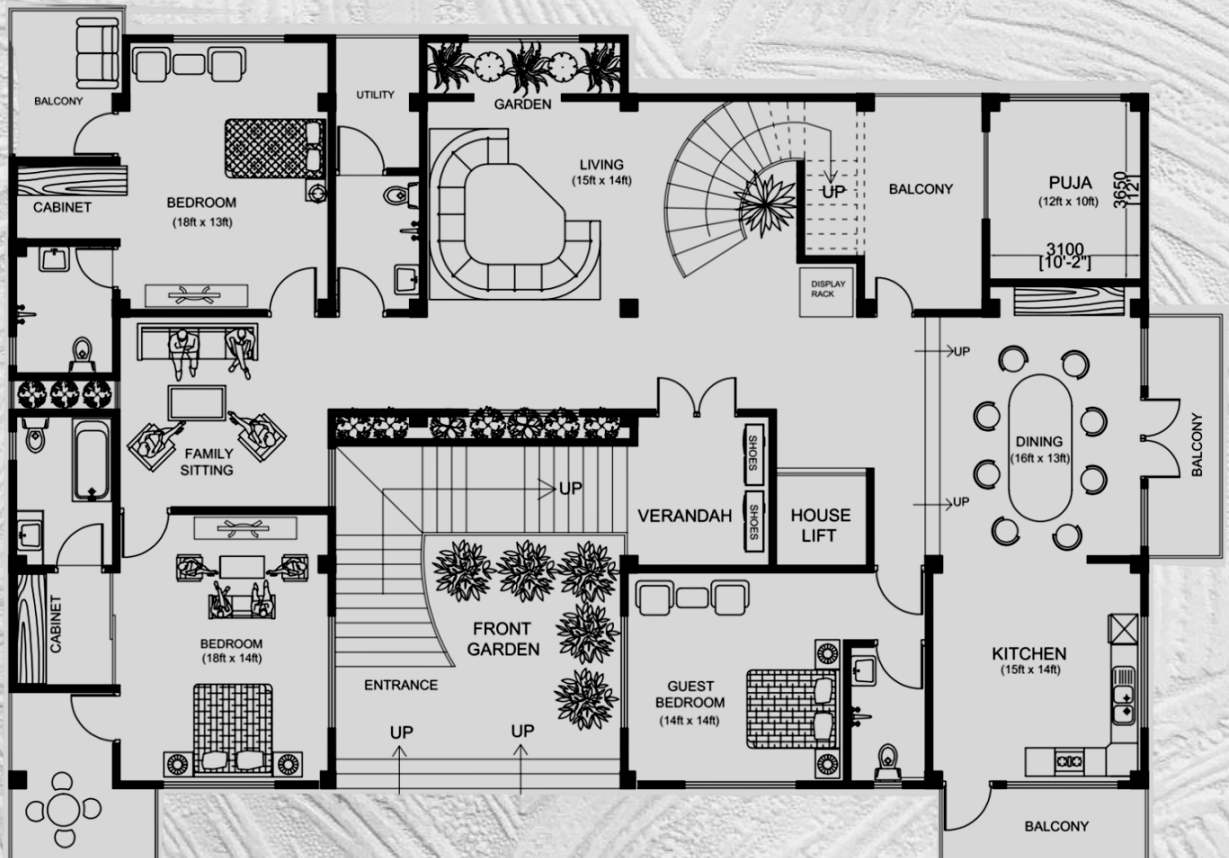

...OUR RESIDENTIAL PROJECTS

LOCATION: GURUGRAM

LOCATION: ULUBARI

PLANNING APPROACH

LOCATION: MYSURU

INTERIORS

LOCATION: CHENNAI

AN ON-GOING PROJECT IN JORHAT

LOCATION: JORHAT

OFFICE

LOCATION: GOLAGHAT

BEDROOM INTERIOR

LOCATION: SONIPAT

KITCHEN INTERIOR

5183
[17]

ELEVATED SURFACE

7.0 ft

ELEVATED SURFACE

0.00 ft

PLANNING APPROACH FOR INTERIOR

LOCATION: SONIPAT

OFFICE INTERIOR

LIVING ROOM INTERIOR

LOCATION: GURUGRAM