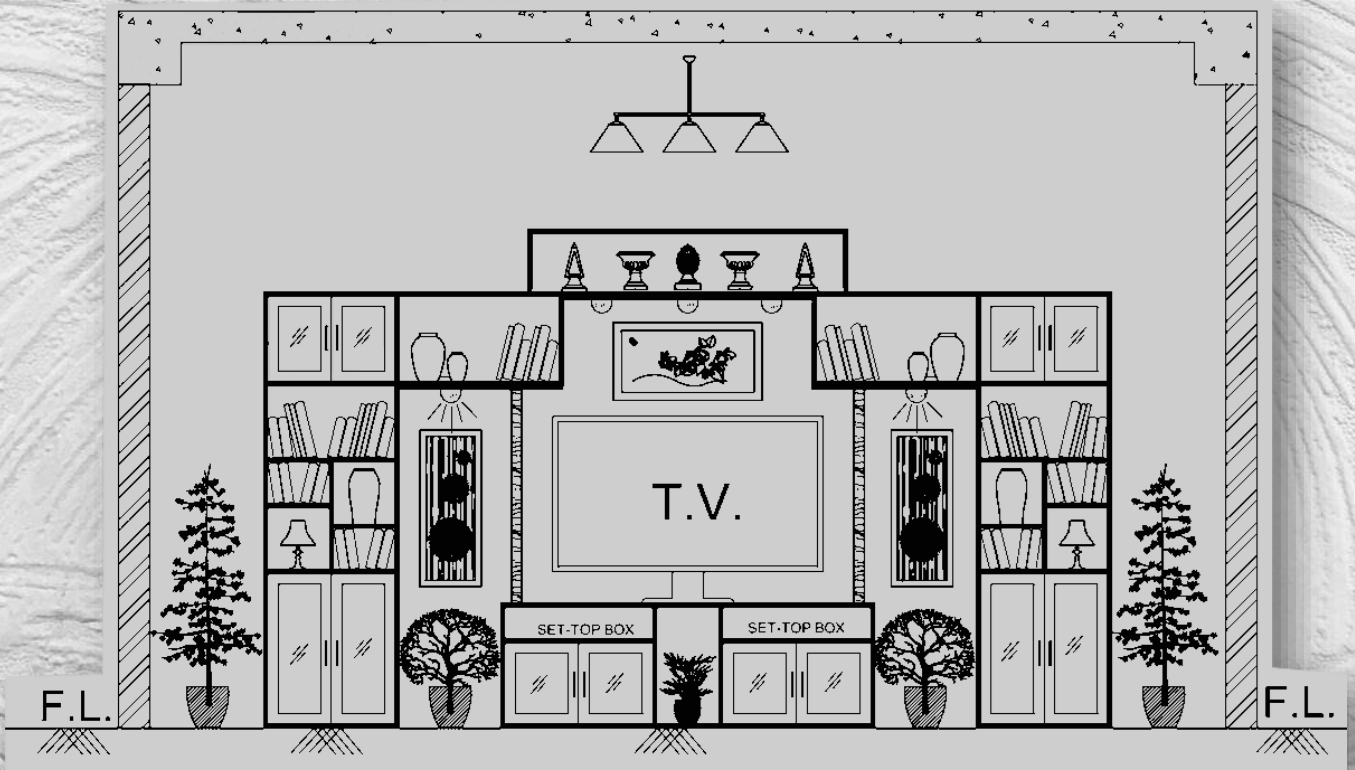

LOCATION: JORHAT

OFFICE

LOCATION: GOLAGHAT

BEDROOM INTERIOR

LOCATION: SONIPAT

KITCHEN INTERIOR

5183
[17]

ELEVATED SURFACE

7.0 ft

ELEVATED SURFACE

0.00 ft

PLANNING APPROACH FOR INTERIOR

LOCATION: SONIPAT

OFFICE INTERIOR

LIVING ROOM INTERIOR

LOCATION: GURUGRAM

LIVING ROOM INTERIOR

LOCATION: GURUGRAM