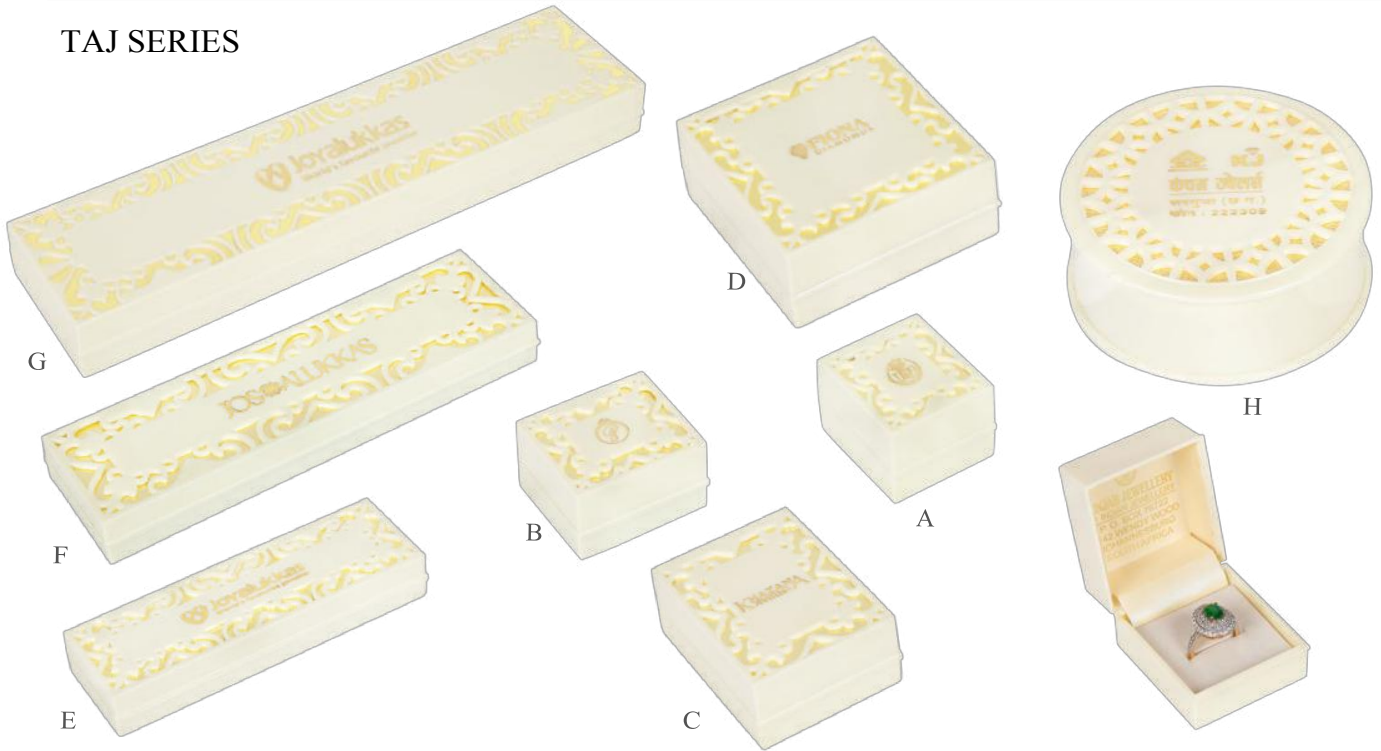

1 For Enquiries about Sizes /Availability/ Material & Prices contact us on

KIA SERIES (LASER CUT BRANDING)

S	Set Box	193*205*43 (mm)	F	Small Chain	165*52*26 (mm)
B	Ring/Tops/Pendant/Bali	59*52*34 (mm)	G	B. Chain	211*61*27 (mm)
C	Zumka/Long Earing	64*82*36 (mm)	H	XL Mala	300*75*31 (mm)
D	Bangle/Pendant Set	91*91*40 (mm)	5	Square Set No.5	94*94*40 (mm)
4	Square Set No.4	68*68*33 (mm)	3	Square Set No.3	50*50*28 (mm)

NY SERIES (NO GLUE USED)

TAJ SERIES

A	Small Ring	48*53*38 (mm)	E	Small Chain	162*51*21 (mm)
B	Ring/Tops/Pendant/Bali	57*49*34 (mm)	F	B. Chain	210*60*25 (mm)
C	Zumka/Long Earing	63*81*35 (mm)	G	XL Mala	298*74*32 (mm)
D	Bangle/Pendant Set	88*88*39 (mm)	H	5 Piece Round Set	89*89*38 (mm)

SHELL SERIES (MAGENTA)

SHELL SERIES (SEA GREEN)

B	Ring/Tops/Pendant/Bali	60*55*37 (mm)	F	B. Chain	220*59*25 (mm)
D	Bangle/Pendant Set/ Zumka	94*94* 41 (mm)	H	5 Piece Round Set	84*84*37 (mm)
E	Small Chain	176*48*25 (mm)			

ITALIAN SERIES (PINK)

ITALIAN SERIES (GREEN)

B	Ring/Tops/Pendant/Bali	61*60*38 (mm)	E	Small Chain	169*60*32 (mm)
C	Zumka/Long Earing	68*86*35 (mm)	F	B. Chain	229*65*32 (mm)
D	Bangle/Pendant Set	95*95*46 (mm)	H	5 Piece Round Set	84*84*37 (mm)