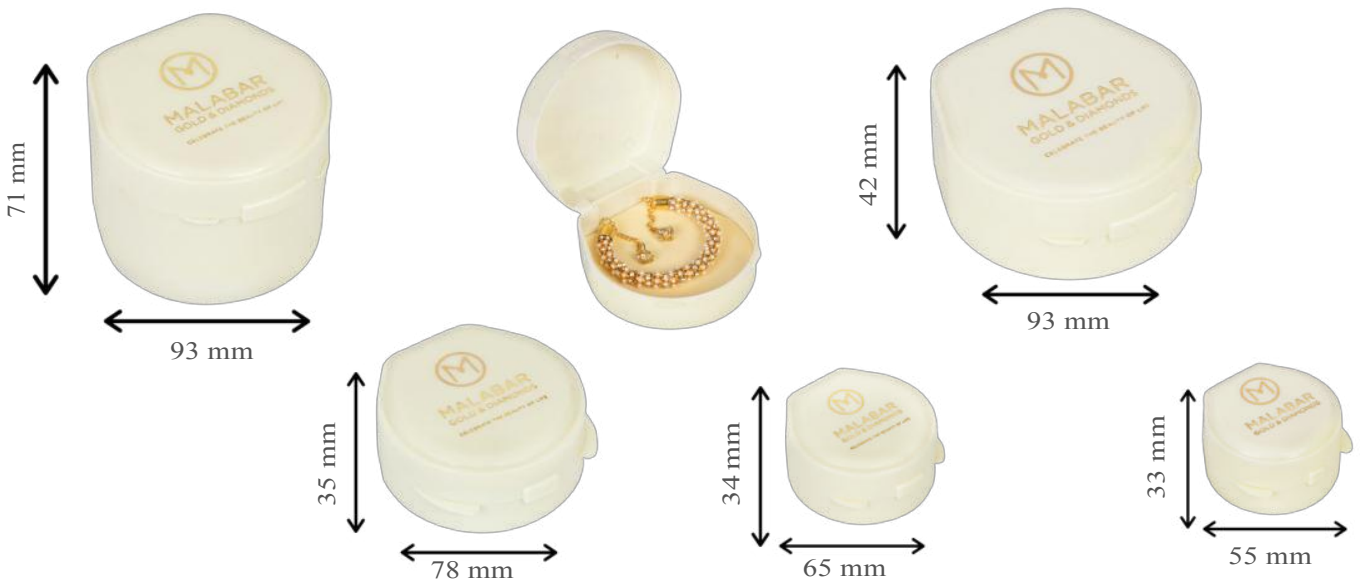

1 For Enquiries about Sizes /Availability/ Material & Prices contact us on

KIA SERIES (LASER CUT BRANDING)

S	Set Box	193*205*43 (mm)	F	Small Chain	165*52*26 (mm)
B	Ring/Tops/Pendant/Bali	59*52*34 (mm)	G	B. Chain	211*61*27 (mm)
C	Zumka/Long Earing	64*82*36 (mm)	H	XL Mala	300*75*31 (mm)
D	Bangle/Pendant Set	91*91*40 (mm)	5	Square Set No.5	94*94*40 (mm)
4	Square Set No.4	68*68*33 (mm)	3	Square Set No.3	50*50*28 (mm)

NY SERIES (NO GLUE USED)

TAJ SERIES

A	Small Ring	48*53*38 (mm)	E	Small Chain	162*51*21 (mm)
B	Ring/Tops/Pendant/Bali	57*49*34 (mm)	F	B. Chain	210*60*25 (mm)
C	Zumka/Long Earing	63*81*35 (mm)	G	XL Mala	298*74*32 (mm)
D	Bangle/Pendant Set	88*88*39 (mm)	H	5 Piece Round Set	89*89*38 (mm)

SHELL SERIES (MAGENTA)

SHELL SERIES (SEA GREEN)

B	Ring/Tops/Pendant/Bali	60*55*37 (mm)	F	B. Chain	220*59*25 (mm)
D	Bangle/Pendant Set/ Zumka	94*94* 41 (mm)	H	5 Piece Round Set	84*84*37 (mm)
E	Small Chain	176*48*25 (mm)			

ITALIAN SERIES (PINK)

ITALIAN SERIES (GREEN)

B	Ring/Tops/Pendant/Bali	61*60*38 (mm)	E	Small Chain	169*60*32 (mm)
C	Zumka/Long Earing	68*86*35 (mm)	F	B. Chain	229*65*32 (mm)
D	Bangle/Pendant Set	95*95*46 (mm)	H	5 Piece Round Set	84*84*37 (mm)