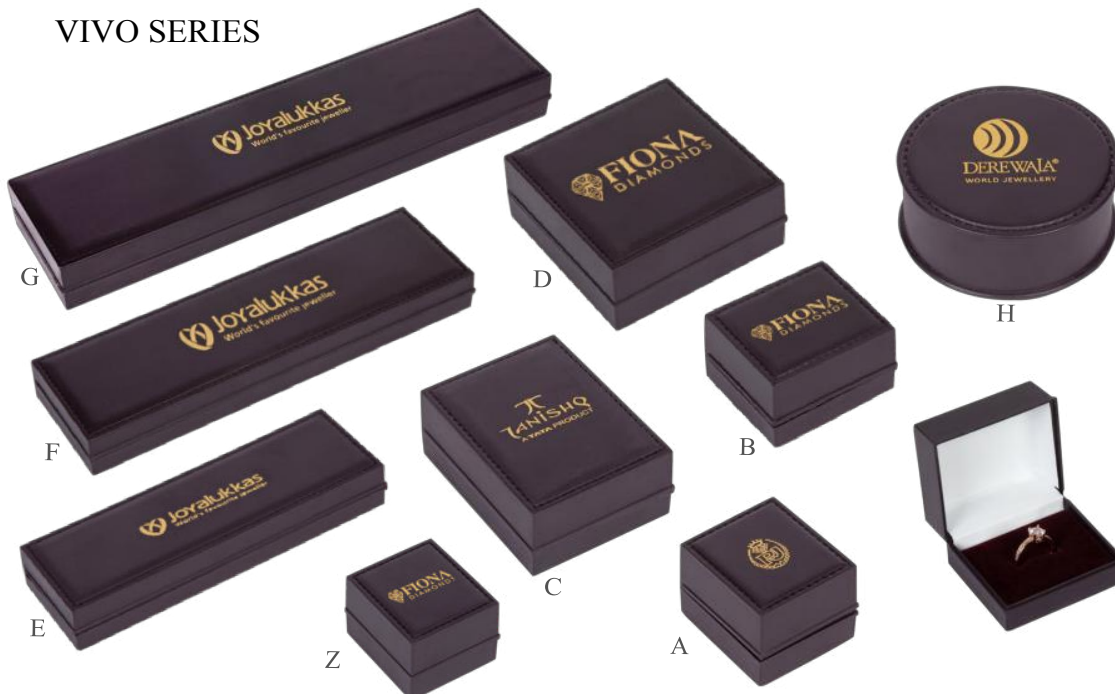

SHELL SERIES (MAGENTA)

SHELL SERIES (SEA GREEN)

B	Ring/Tops/Pendant/Bali	60*55*37 (mm)	F	B. Chain	220*59*25 (mm)
D	Bangle/Pendant Set/ Zumka	94*94* 41 (mm)	H	5 Piece Round Set	84*84*37 (mm)
E	Small Chain	176*48*25 (mm)			

PLASTIC JEWELLERY BOXES

MAGIC SERIES

AVAILABLE IN

RED

GOLD

A	Small Ring	48*53*38 (mm)	E	Small Chain	162*51*21 (mm)
B	Ring/Tops/Pendant/Bali	57*49*34 (mm)	F	B. Chain	210*60*25 (mm)
C	Zumka/Long Earing	63*81*35 (mm)	G	XL Mala	298*74*32 (mm)
D	Bangle/Pendant Set	88*88*39 (mm)	H	5 Piece Round Set	89*89*38 (mm)

VIVO SERIES

AVAILABLE IN

MAROON

BROWN

WHITE

PINK

Z	Baby Ring	43*47*34 (mm)	E	Small Chain	162*51*21 (mm)
A	Small Ring	48*53*38 (mm)	F	B. Chain	210*60*25 (mm)
B	Ring/Tops/Pendant/Bali	57*49*34 (mm)	G	XL Mala	298*74*32 (mm)
C	Zumka/Long Earing	63*81*35 (mm)	H	5 Piece Round Set	89*89*38 (mm)
D	Bangle/Pendant Set	88*88*39 (mm)			

ITALIAN SERIES (PINK)

ITALIAN SERIES (GREEN)

B	Ring/Tops/Pendant/Bali	61*60*38 (mm)	E	Small Chain	169*60*32 (mm)
C	Zumka/Long Earing	68*86*35 (mm)	F	B. Chain	229*65*32 (mm)
D	Bangle/Pendant Set	95*95*46 (mm)	H	5 Piece Round Set	84*84*37 (mm)