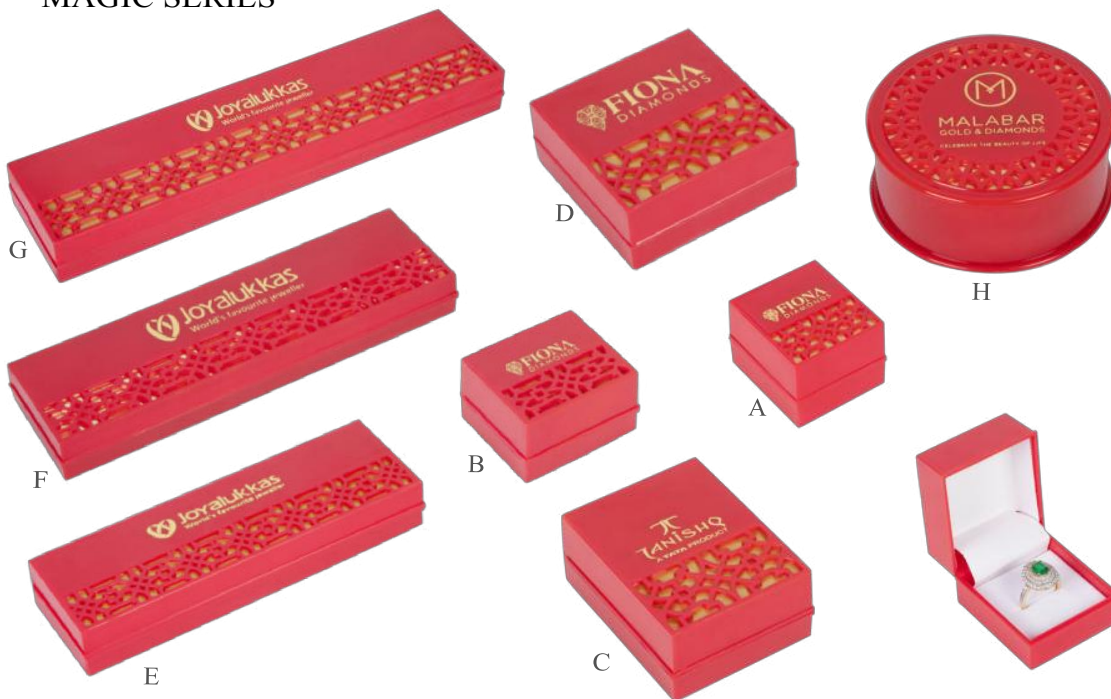

RIBBON SERIES

A	Small Ring	48*53*38 (mm)	E	Small Chain	162*51*21 (mm)
B	Ring/Tops/Pendant/Bali	57*49*34 (mm)	F	B. Chain	210*60*25 (mm)
C	Zumka/Long Earing	63*81*35 (mm)	G	XL Mala	298*74*32 (mm)
D	Bangle/Pendant Set	88*88*39 (mm)			

SHELL SERIES (MAGENTA)

SHELL SERIES (SEA GREEN)

B	Ring/Tops/Pendant/Bali	60*55*37 (mm)	F	B. Chain	220*59*25 (mm)
D	Bangle/Pendant Set/ Zumka	94*94* 41 (mm)	H	5 Piece Round Set	84*84*37 (mm)
E	Small Chain	176*48*25 (mm)			

PLASTIC JEWELLERY BOXES

MAGIC SERIES

AVAILABLE IN

RED

GOLD

A	Small Ring	48*53*38 (mm)	E	Small Chain	162*51*21 (mm)
B	Ring/Tops/Pendant/Bali	57*49*34 (mm)	F	B. Chain	210*60*25 (mm)
C	Zumka/Long Earing	63*81*35 (mm)	G	XL Mala	298*74*32 (mm)
D	Bangle/Pendant Set	88*88*39 (mm)	H	5 Piece Round Set	89*89*38 (mm)

VIVO SERIES

AVAILABLE IN

MAROON

BROWN

WHITE

PINK

Z	Baby Ring	43*47*34 (mm)	E	Small Chain	162*51*21 (mm)
A	Small Ring	48*53*38 (mm)	F	B. Chain	210*60*25 (mm)
B	Ring/Tops/Pendant/Bali	57*49*34 (mm)	G	XL Mala	298*74*32 (mm)
C	Zumka/Long Earing	63*81*35 (mm)	H	5 Piece Round Set	89*89*38 (mm)
D	Bangle/Pendant Set	88*88*39 (mm)			