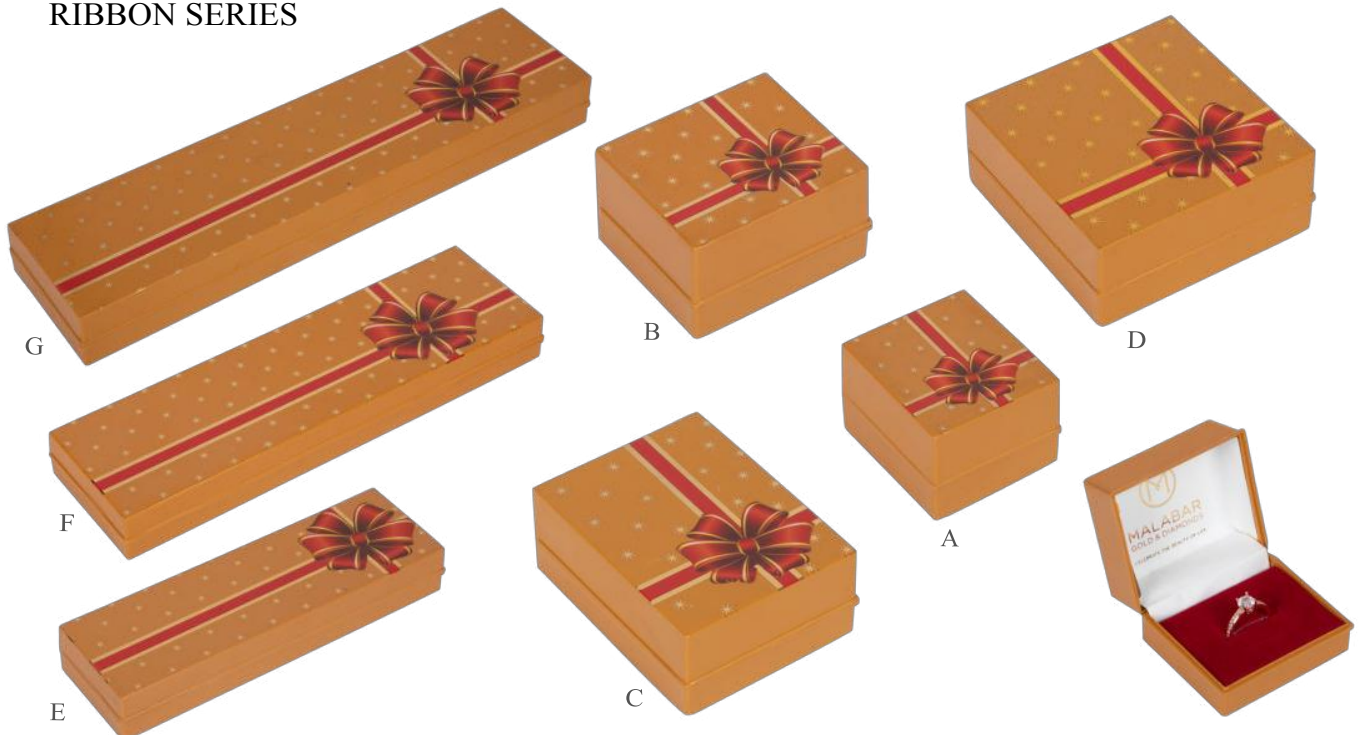

1 For Enquiries about Sizes /Availability/ Material & Prices contact us on

KIA SERIES (LASER CUT BRANDING)

S	Set Box	193*205*43 (mm)	F	Small Chain	165*52*26 (mm)
B	Ring/Tops/Pendant/Bali	59*52*34 (mm)	G	B. Chain	211*61*27 (mm)
C	Zumka/Long Earing	64*82*36 (mm)	H	XL Mala	300*75*31 (mm)
D	Bangle/Pendant Set	91*91*40 (mm)	5	Square Set No.5	94*94*40 (mm)
4	Square Set No.4	68*68*33 (mm)	3	Square Set No.3	50*50*28 (mm)

NY SERIES (NO GLUE USED)

TAJ SERIES

A	Small Ring	48*53*38 (mm)	E	Small Chain	162*51*21 (mm)
B	Ring/Tops/Pendant/Bali	57*49*34 (mm)	F	B. Chain	210*60*25 (mm)
C	Zumka/Long Earing	63*81*35 (mm)	G	XL Mala	298*74*32 (mm)
D	Bangle/Pendant Set	88*88*39 (mm)	H	5 Piece Round Set	89*89*38 (mm)

RIBBON SERIES

A	Small Ring	48*53*38 (mm)	E	Small Chain	162*51*21 (mm)
B	Ring/Tops/Pendant/Bali	57*49*34 (mm)	F	B. Chain	210*60*25 (mm)
C	Zumka/Long Earing	63*81*35 (mm)	G	XL Mala	298*74*32 (mm)
D	Bangle/Pendant Set	88*88*39 (mm)			

SHELL SERIES (MAGENTA)

SHELL SERIES (SEA GREEN)

B	Ring/Tops/Pendant/Bali	60*55*37 (mm)	F	B. Chain	220*59*25 (mm)
D	Bangle/Pendant Set/ Zumka	94*94* 41 (mm)	H	5 Piece Round Set	84*84*37 (mm)
E	Small Chain	176*48*25 (mm)			