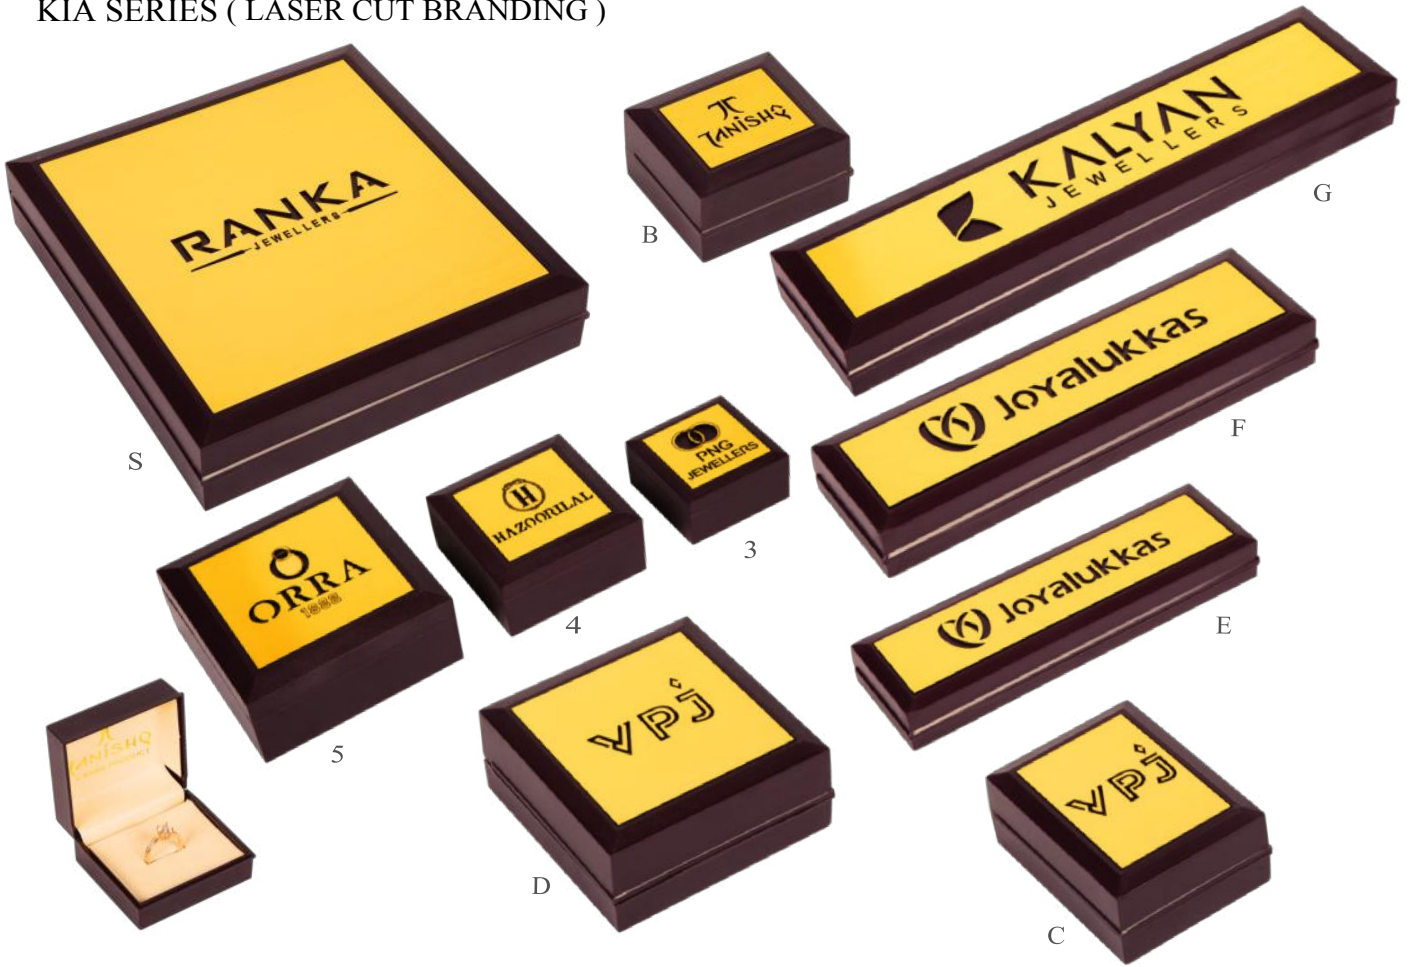

PLASTIC JEWELLERY BOXES

NAMO SERIES

AVAILABLE IN

GOLD

MAROON

B	Ring/Tops/Pendant/Bali	55*54*39 (mm)	E	Small Chain	164*54*30 (mm)
C	Zumka/Long Earing	63*81*38 (mm)	F	B. Chain	224*59*30 (mm)
D	Bangle/Pendant Set	88*88*47 (mm)	H	5 Piece Round Set	84*84*37 (mm)

JIO SERIES

AVAILABLE IN

GOLD

PLUM

B	Ring/Tops/Pendant/Bali	55*54*39 (mm)	E	Small Chain	164*54*30 (mm)
C	Zumka/Long Earing	63*81*38 (mm)	F	B. Chain	224*59*30 (mm)
D	Bangle/Pendant Set	88*88*47 (mm)	H	5 Piece Round Set	84*84*37 (mm)

1 For Enquiries about Sizes /Availability/ Material & Prices contact us on

KIA SERIES (LASER CUT BRANDING)

S	Set Box	193*205*43 (mm)	F	Small Chain	165*52*26 (mm)
B	Ring/Tops/Pendant/Bali	59*52*34 (mm)	G	B. Chain	211*61*27 (mm)
C	Zumka/Long Earing	64*82*36 (mm)	H	XL Mala	300*75*31 (mm)
D	Bangle/Pendant Set	91*91*40 (mm)	5	Square Set No.5	94*94*40 (mm)
4	Square Set No.4	68*68*33 (mm)	3	Square Set No.3	50*50*28 (mm)

ITALIAN SERIES (PINK)

ITALIAN SERIES (GREEN)

B	Ring/Tops/Pendant/Bali	61*60*38 (mm)	E	Small Chain	169*60*32 (mm)
C	Zumka/Long Earing	68*86*35 (mm)	F	B. Chain	229*65*32 (mm)
D	Bangle/Pendant Set	95*95*46 (mm)	H	5 Piece Round Set	84*84*37 (mm)