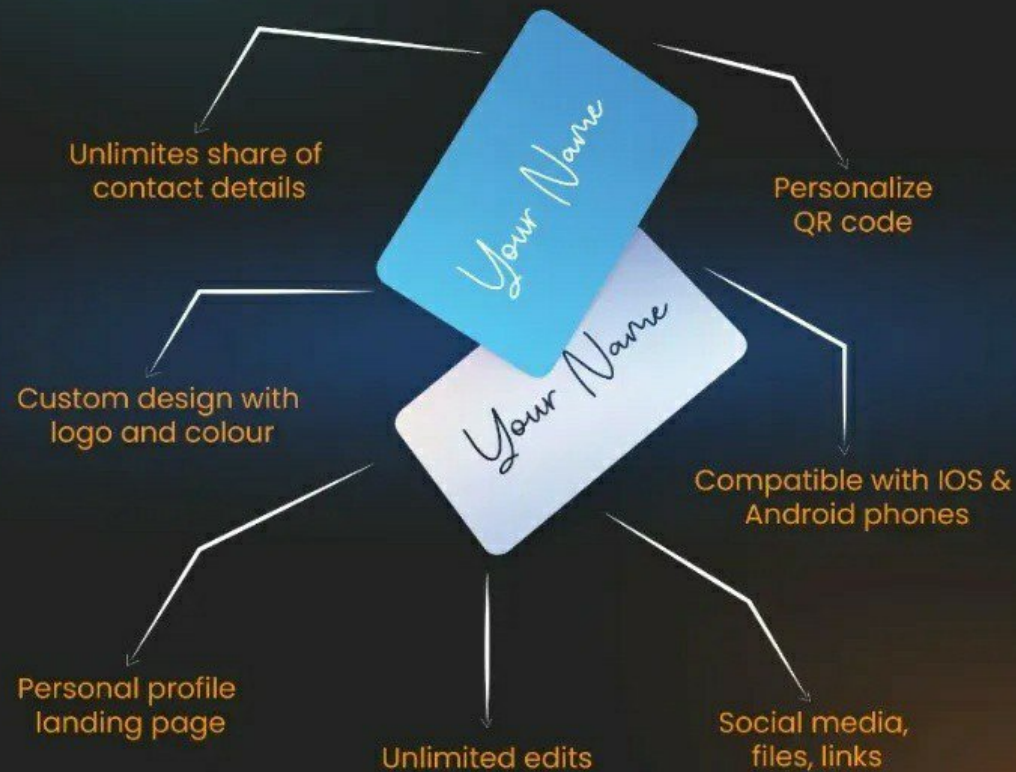

# Customer Reviews

Amazing product! Would have never thought sustainability could have been so stylish and affordable. Would highly recommend it to everybody.

Uno green cards is an amazing product. It is both cost effective and also saves paper. Making it easier .

UNO green is a very good digital card( visiting card). I like the NCF technology on that card . And looks very professional . Just loved it.

# All in one smart Business card

Text

LOGO  
HERE

Your name here

QR Code

NFC