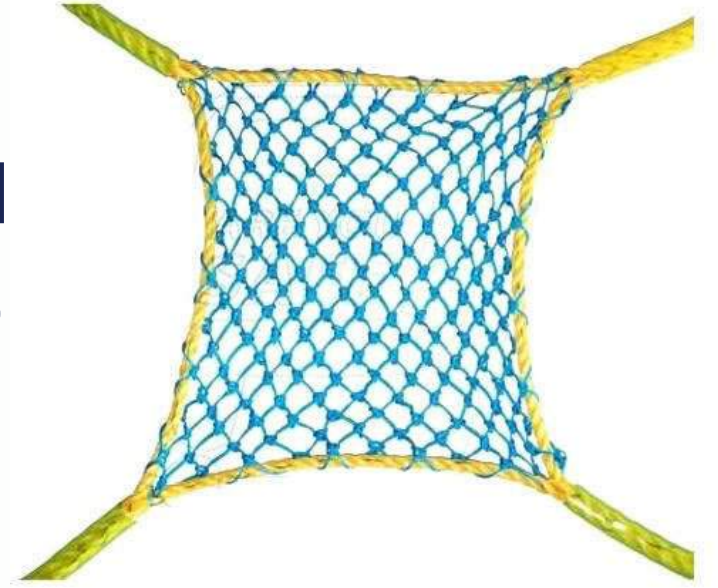

## Product Catalogue

- **Vertical Safety Net**

First Layer: 2mm knotted PP Rope  
Mesh size: 25mm x 25mm diamond  
Border and Tie Chord: 12mm PP Ro  
Certification: IS: 5175 Certified rope  
Size: 5m x 10m