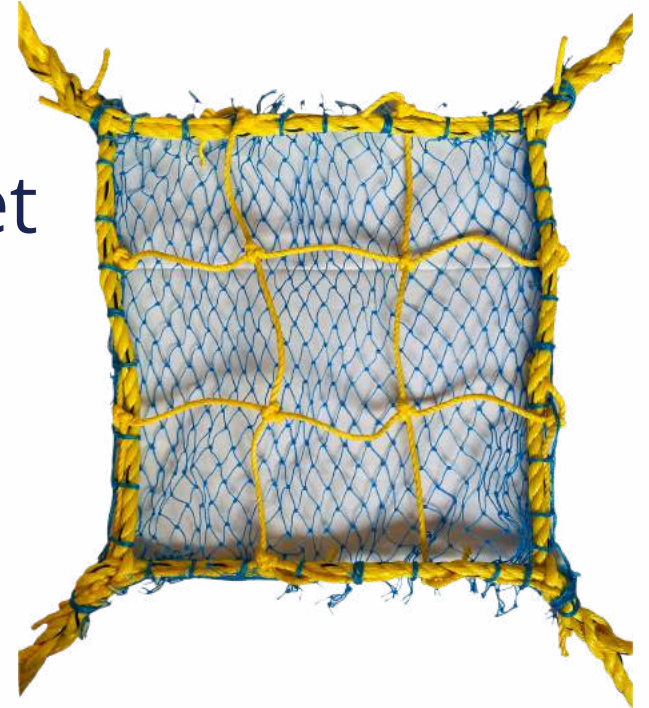

## Product Catalogue

- **Double Layer Safety Net**

First Layer: 4mm knotted PP Rope

Second Layer: Overlay of HDPE fish net

Mesh size: 100mm x 100mm

Border and Tie Chord: 12mm PP Rope

Certification: IS: 5175 Certified rope

Size: 5m x 10m

First Layer: 6mm knotted PP Rope

Second Layer: Overlay of HDPE fish net

Mesh size: 100mm x 100mm

Border and Tie Chord: 12mm PP Rope

Certification: IS: 5175 Certified rope

Size: 5m x 10m

First Layer: 4mm knotted PP Rope

Second Layer: Overlay of monofilament shade net

Mesh size: 100mm x 100mm

Border and Tie Chord: 12mm PP Rope

Certification: IS: 5175 Certified rope

Size: 5m x 10m

## Product Catalogue

- **Double Layer Safety Net**

First Layer: 6mm knotted PP Rope  
Second Layer: Overlay of monofilament shade net  
Mesh size: 100mm x 100mm  
Border and Tie Chord: 12mm PP Rope  
Certification: IS: 5175 Certified rope  
Size: 5m x 10m