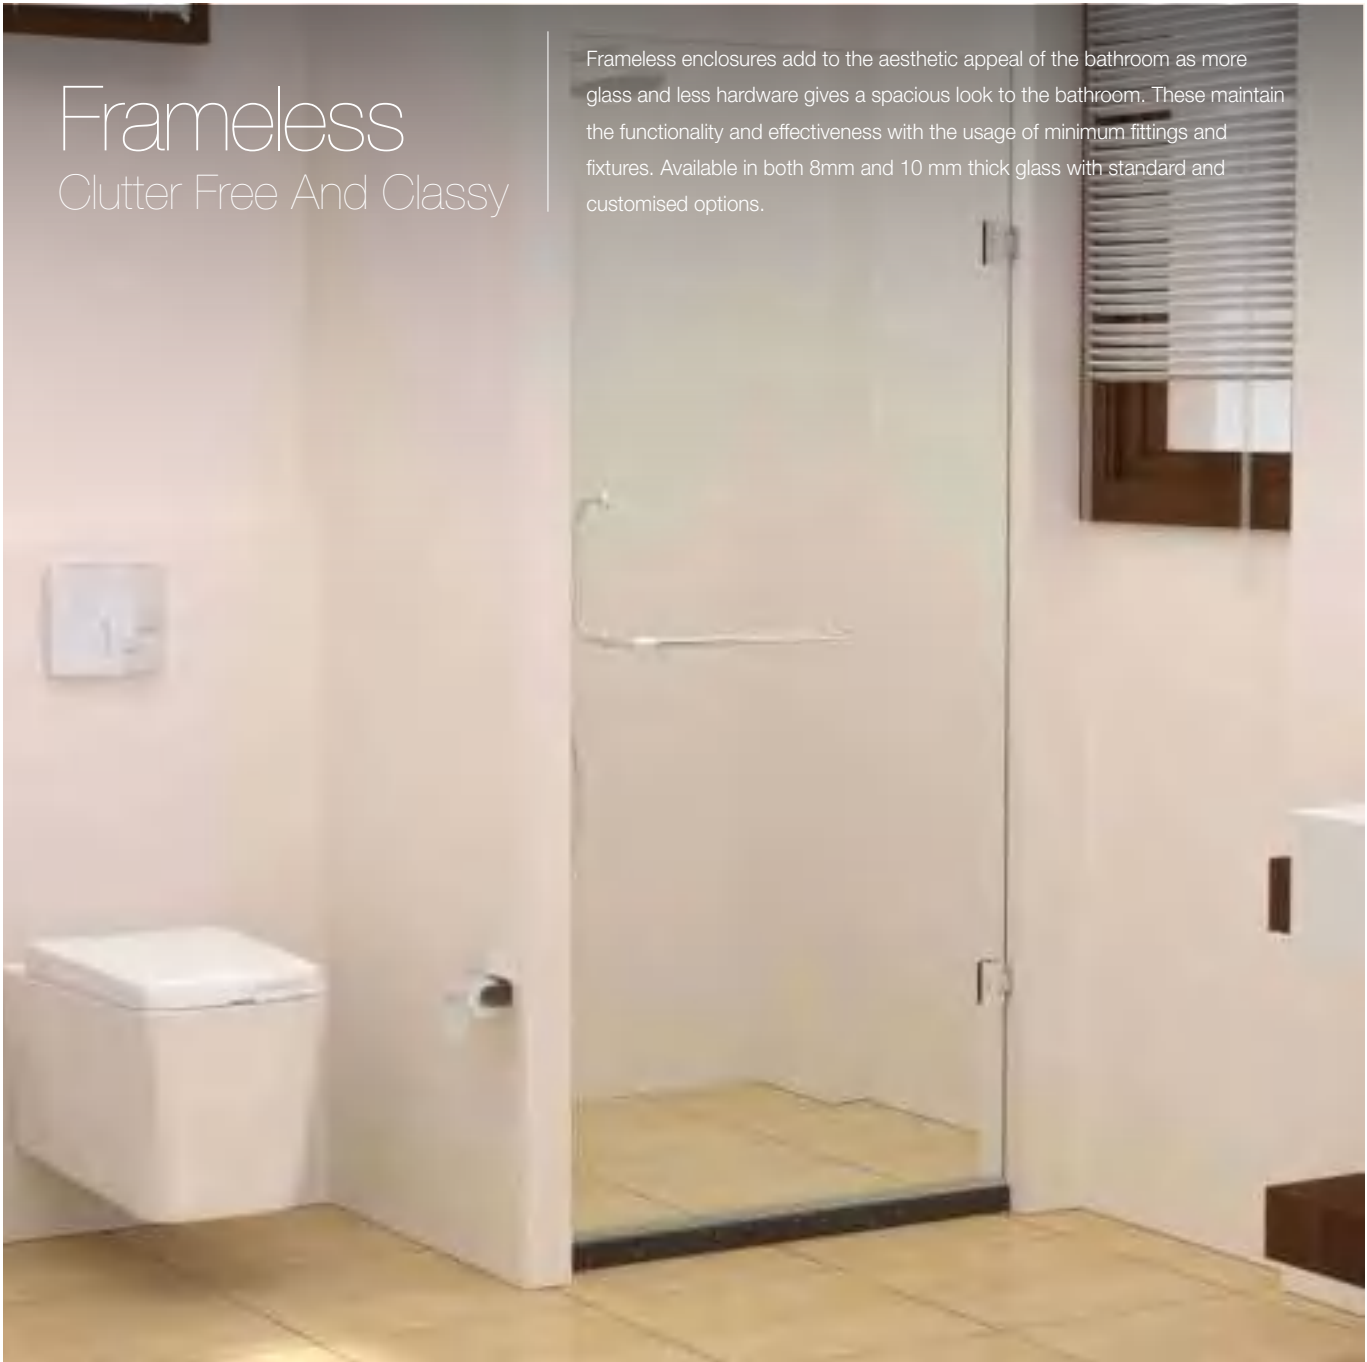

## Clutter Free And Classy

Frameless enclosures add to the aesthetic appeal of the bathroom as more glass and less hardware gives a spacious look to the bathroom. These maintain the functionality and effectiveness with the usage of minimum fittings and fixtures. Available in both 8mm and 10 mm thick glass with standard and customised options.