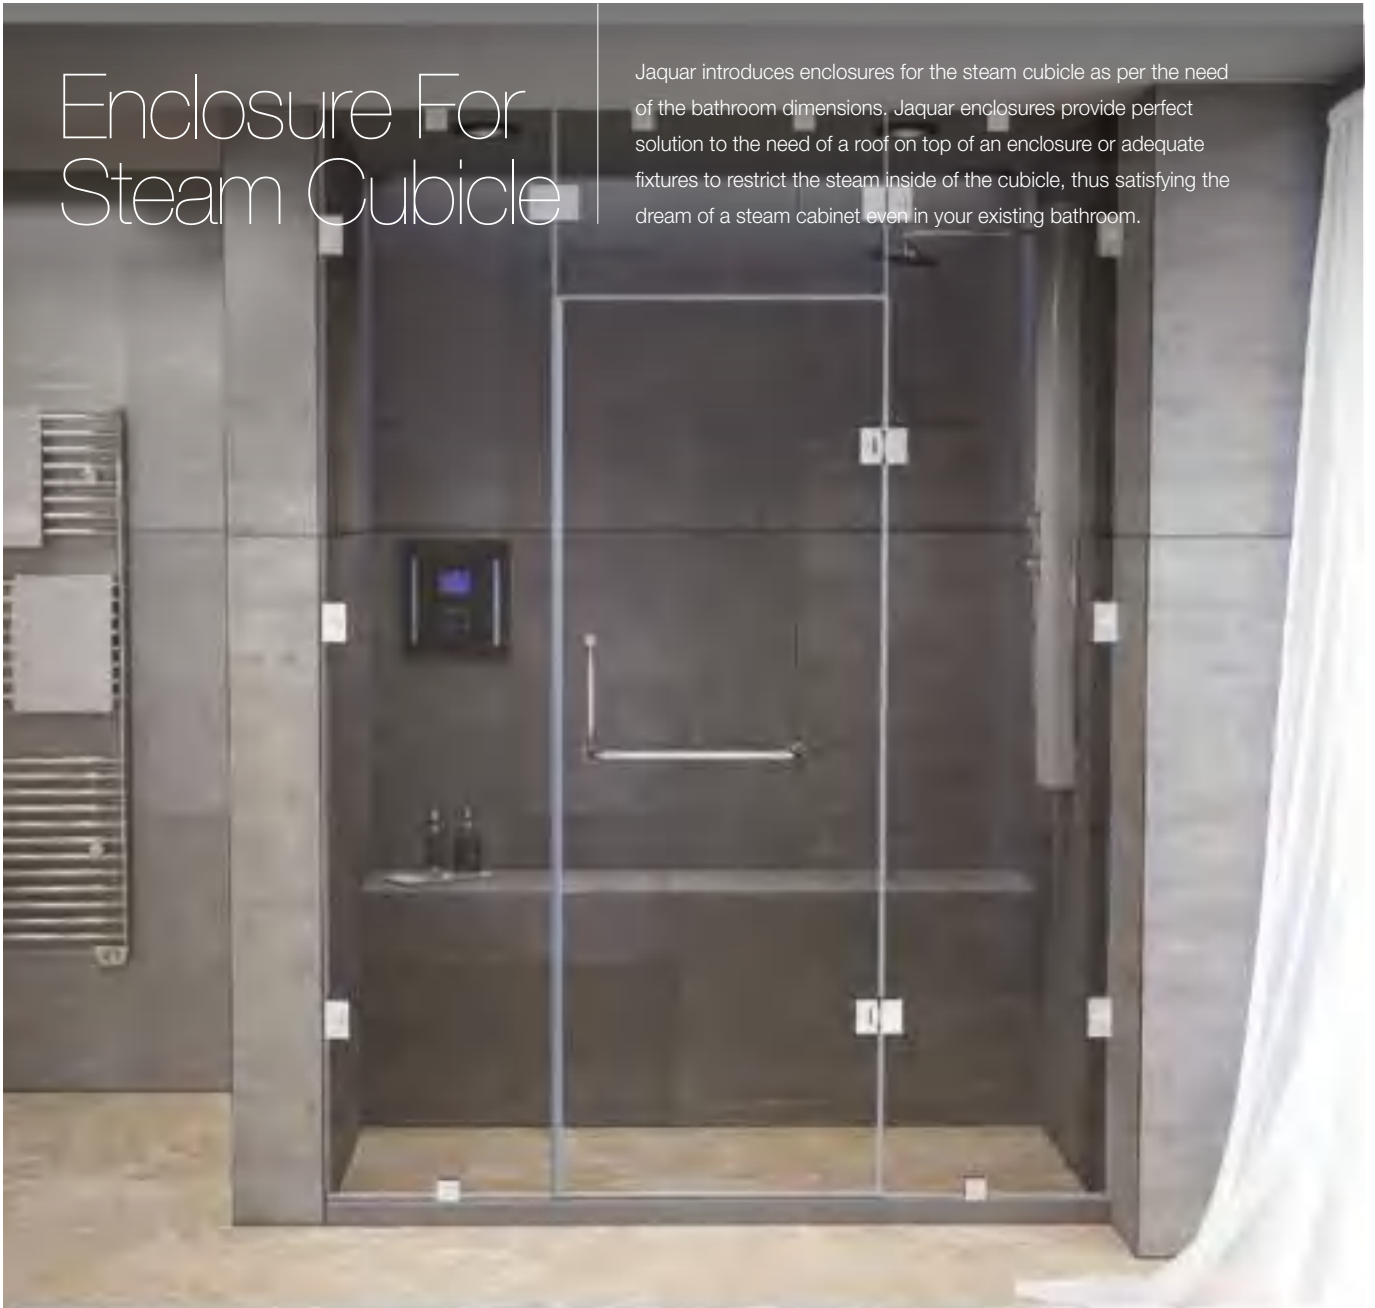

Enclosure For Steam Cubicle

Jaquar introduces enclosures for the steam cubicle as per the need of the bathroom dimensions. Jaquar enclosures provide perfect solution to the need of a roof on top of an enclosure or adequate fixtures to restrict the steam inside of the cubicle, thus satisfying the dream of a steam cabinet even in your existing bathroom.