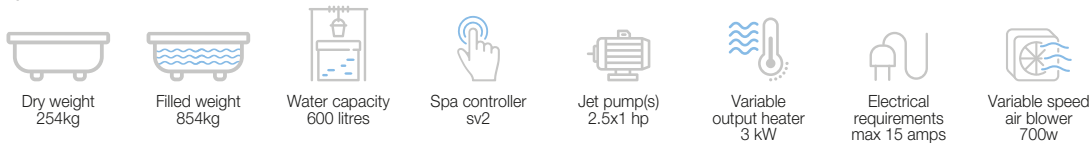

Specifications

Disclaimer: Pictures shown are for illustration purpose only