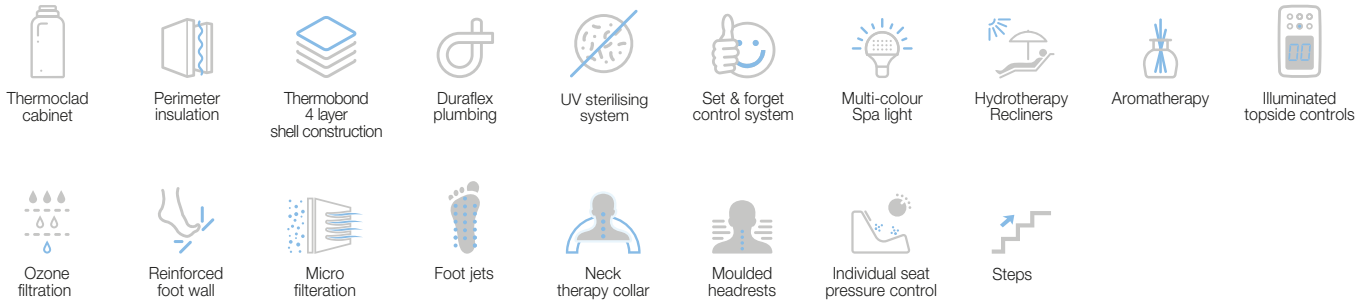

Key features