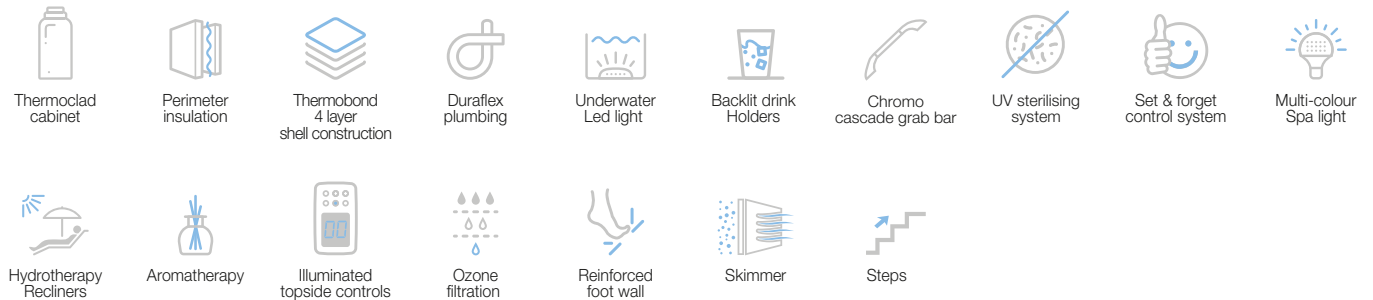

Key features