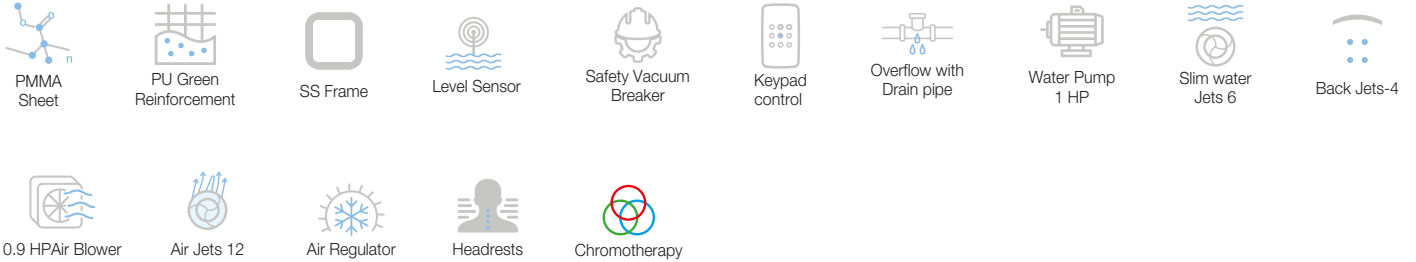

Specifications

JWP-WHT-FONTE170WX / JWP-WHT-FONTE150WX

(Water System)

Rs. 1,12,000

(Water System)

Rs. 1,08,000