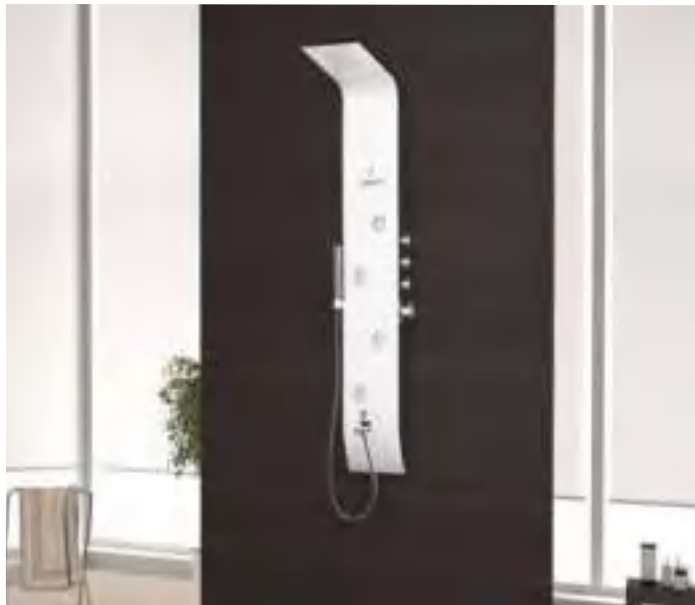

Shower Panels

Curve Neo 1500 x 230 mm

JPL-WHT-TMCURVENE0

Rs. 40,000

Specifications

- Dual tone aluminium body
- Inbuilt ABS top shower with 60 nozzles
- 2 Moveable ABS body massage jets
- Hand shower with flexible hose
- Brass Spout
- Thermostatic mixer with diverter
- 40cm stainless steel braided hose
- Minimum water pressure required 2 bar