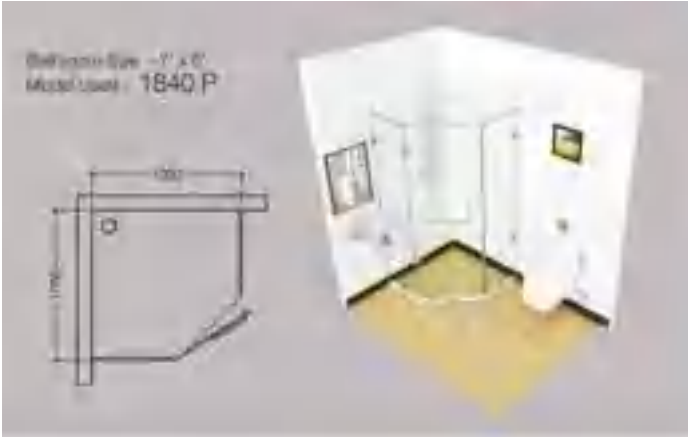

## Showers | Accessories

**SHA-1199N**

Sliding Rail ø24mm & 600mm  
Long Round Shape with Hand  
Shower Holder

**Rs. 1,675**