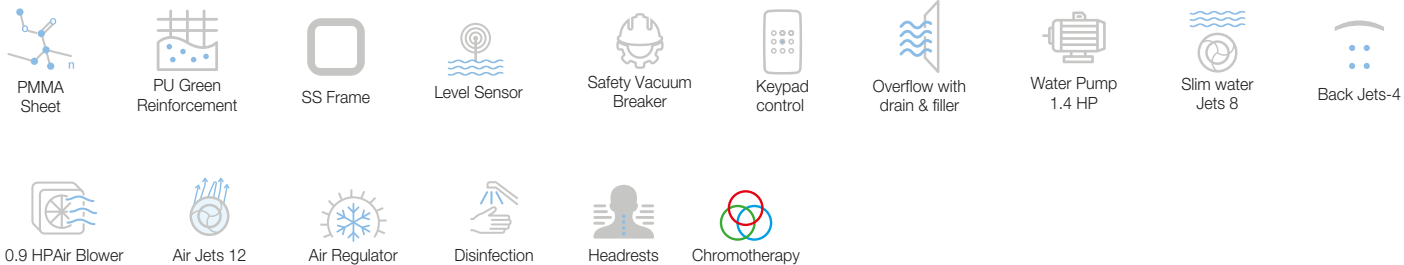

Specifications

JWP-WHT-DARC180WX

(Water System)

Rs. 1,59,000