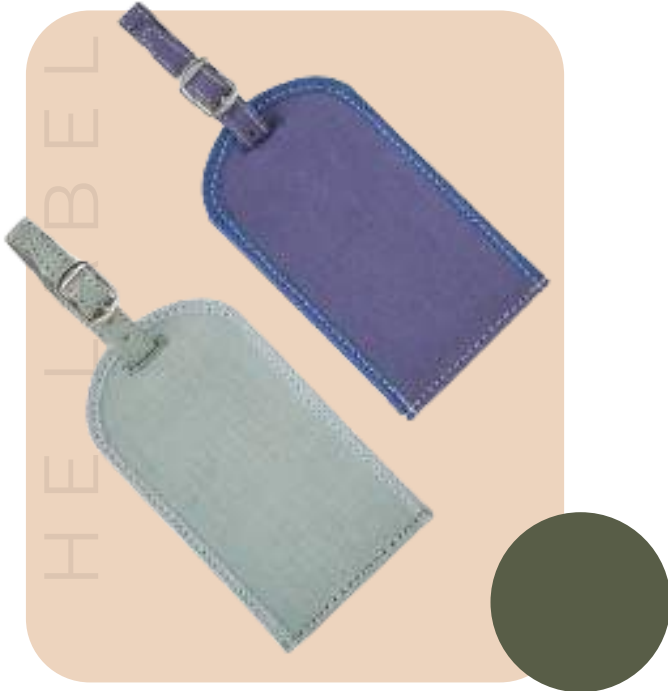

Hemp ATM Card Holder

COLOURS

Specifications:

- **Minimalist Design**
- **Compact and Lightweight**
- **2 card slots**
- **Dimensions : 4.3x3 Inches (10x7 cms)**

Hemp Card Holder

COLOURS

Specifications:

- **Compact and Lightweight**
- **Adjustable Strap**
- **Dimensions: 4x2.5 Inches**