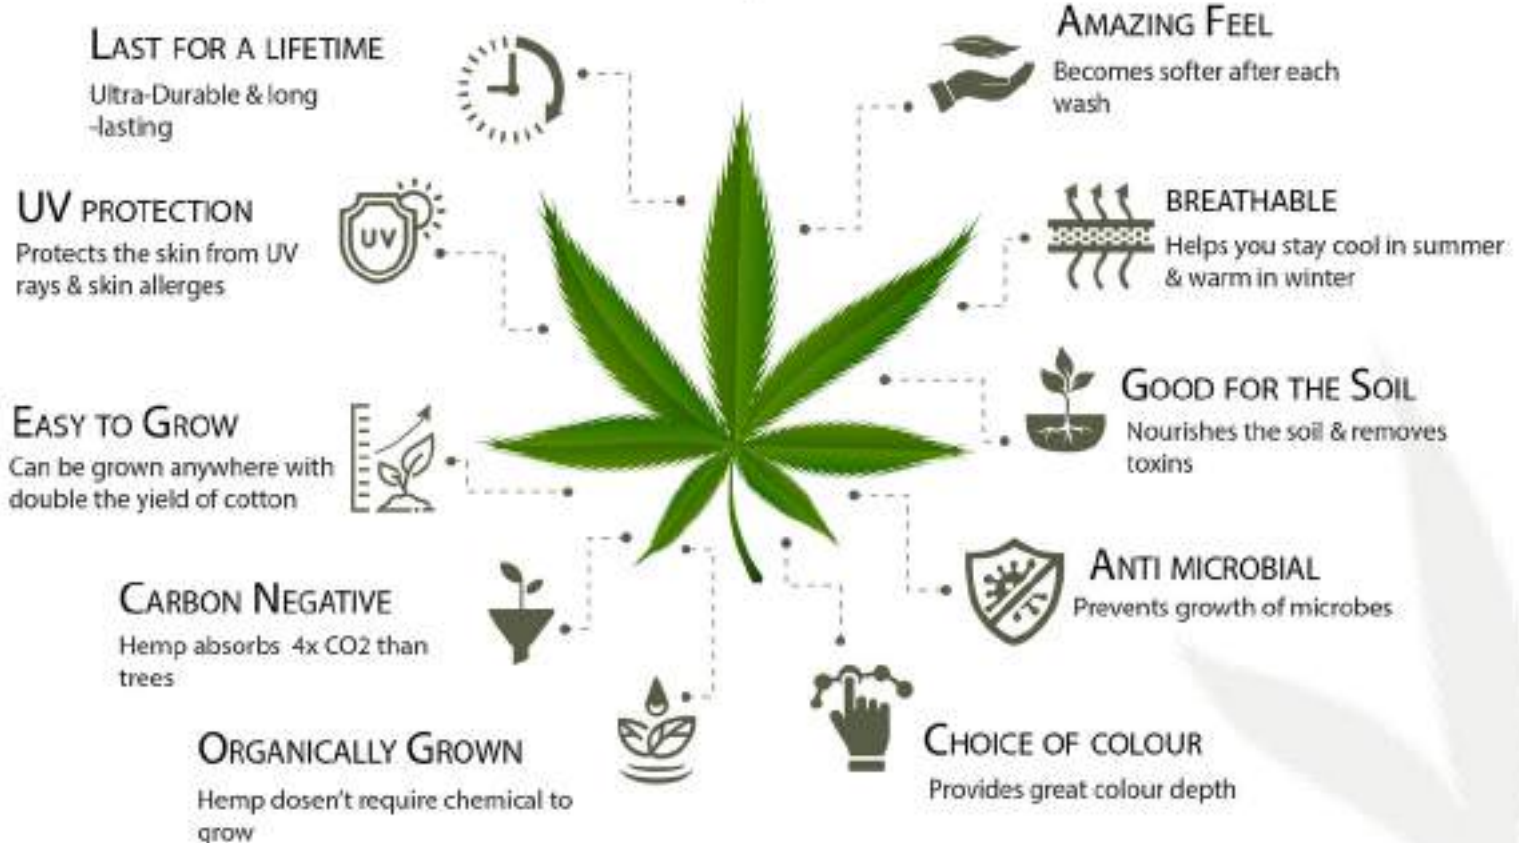

THE LABEL

G A I A

WHAT IS H^MMP ??

Hemp is a type of textile that is made using the strongest natural fibre in the world with a very fast rate of growth, requiring less water and pesticide free cultivation. Hemp is also naturally resistant to mold, mildew, and UV light, making it ideal for use as a fabric in apparels, laptop bags and accessories. Join the Label Gaia revolution and empower lakhs of artisans to make this planet a Green place to live!

BENEFITS

**Specifications:**

- The bag features 1 main compartment with 1 Front zipper organiser compartment for accessories and a trolley strap. The detachable and adjustable shoulder strap.
- Dimensions: 14x11 Inches (36x28 cm)