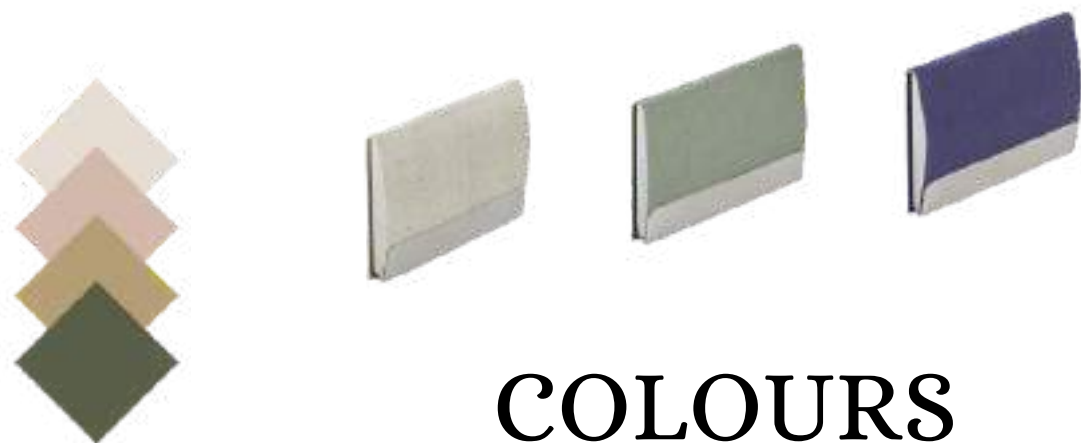

Hemp Card Holder

COLOURS

Specifications:

- **Compact design**
- **Magnetic shut closure**
- **Dimensions: 4x2.5 Inches (10x6 cm)**

Hemp Card Holder

COLOURS

Specifications:

- **Minimalist Design**
- **Compact and Lightweight**
- **3 card slots**
- **Dimensions : 5.5x4 Inches (13x10 cms)**