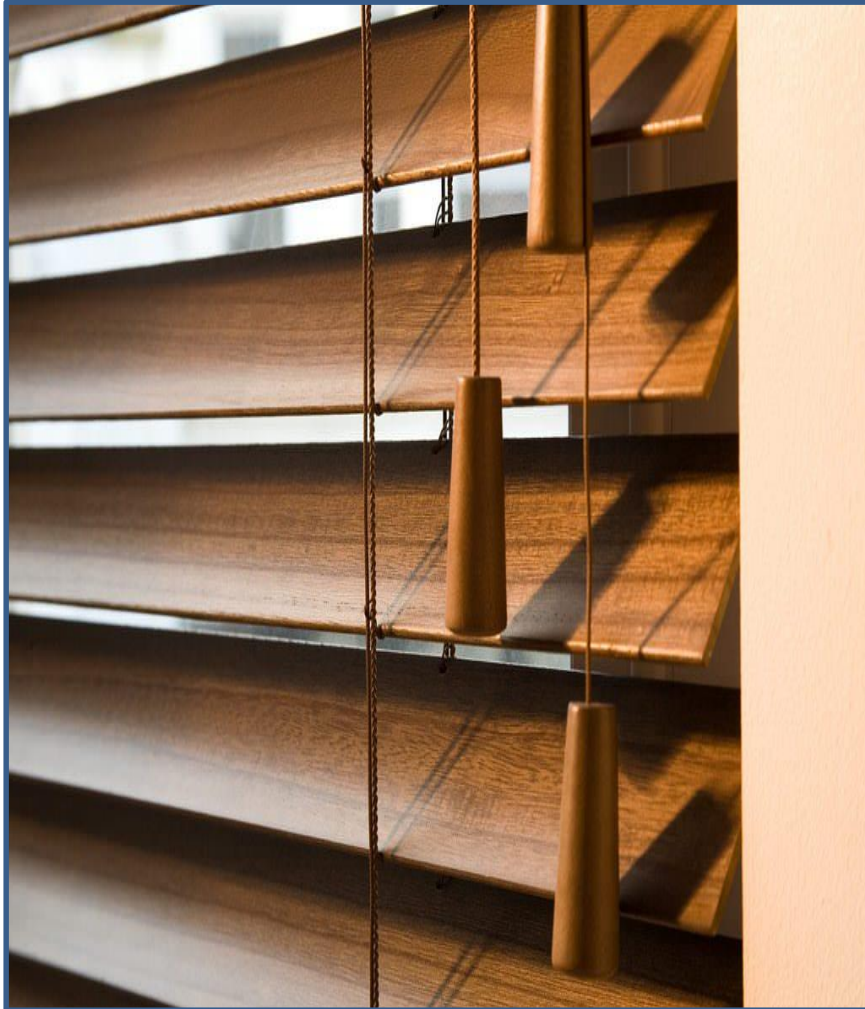

ROLLER BLINDS

VERTICAL BLINDS

1. About Vertical Blinds:

Vertical Blinds offer unprecedented design freedom and have a vital role in determining and defining the overall look of your Office & Home.

Vertical Blinds are practical, Stylish and they offer great control over how much light is filtered into a room.

2. Operating Systems : Manual & Remote Control

3. Materials :100 % Available Elegant Faux Metallic and Bass Wood Series.

Vertilite BLINDS

1. About Vertilite Blinds:

Vertilite Blinds is a way of decorating your home that combines the practical qualities of slats with the warmth and intimacy of the curtains in a truly elegant manner. Their exclusive elegance is designed to improve the appearance of your home and to provide a touch of style.