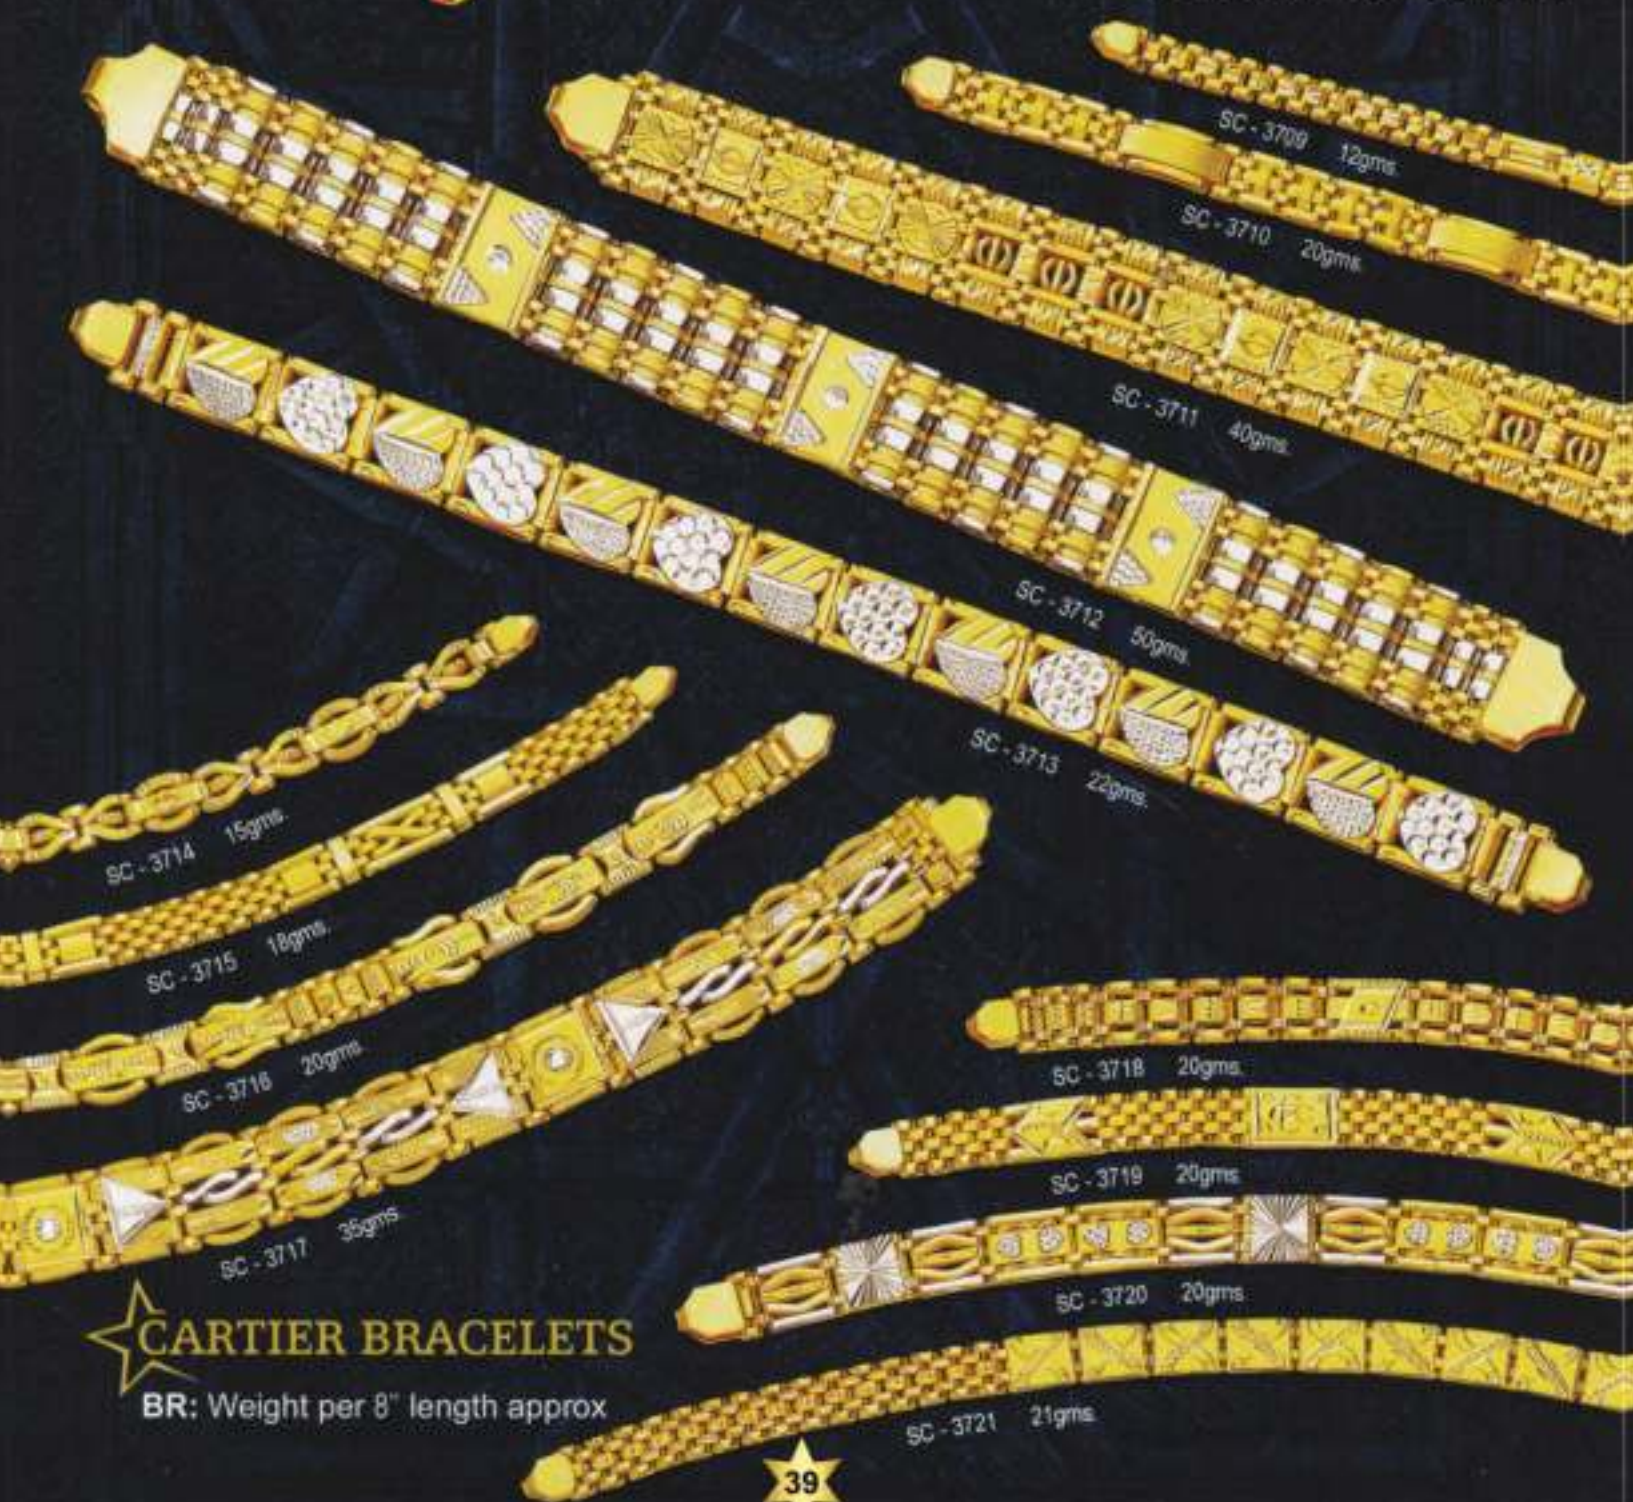

CARTIER BRACELETS

BR: Weight per 8" length approx