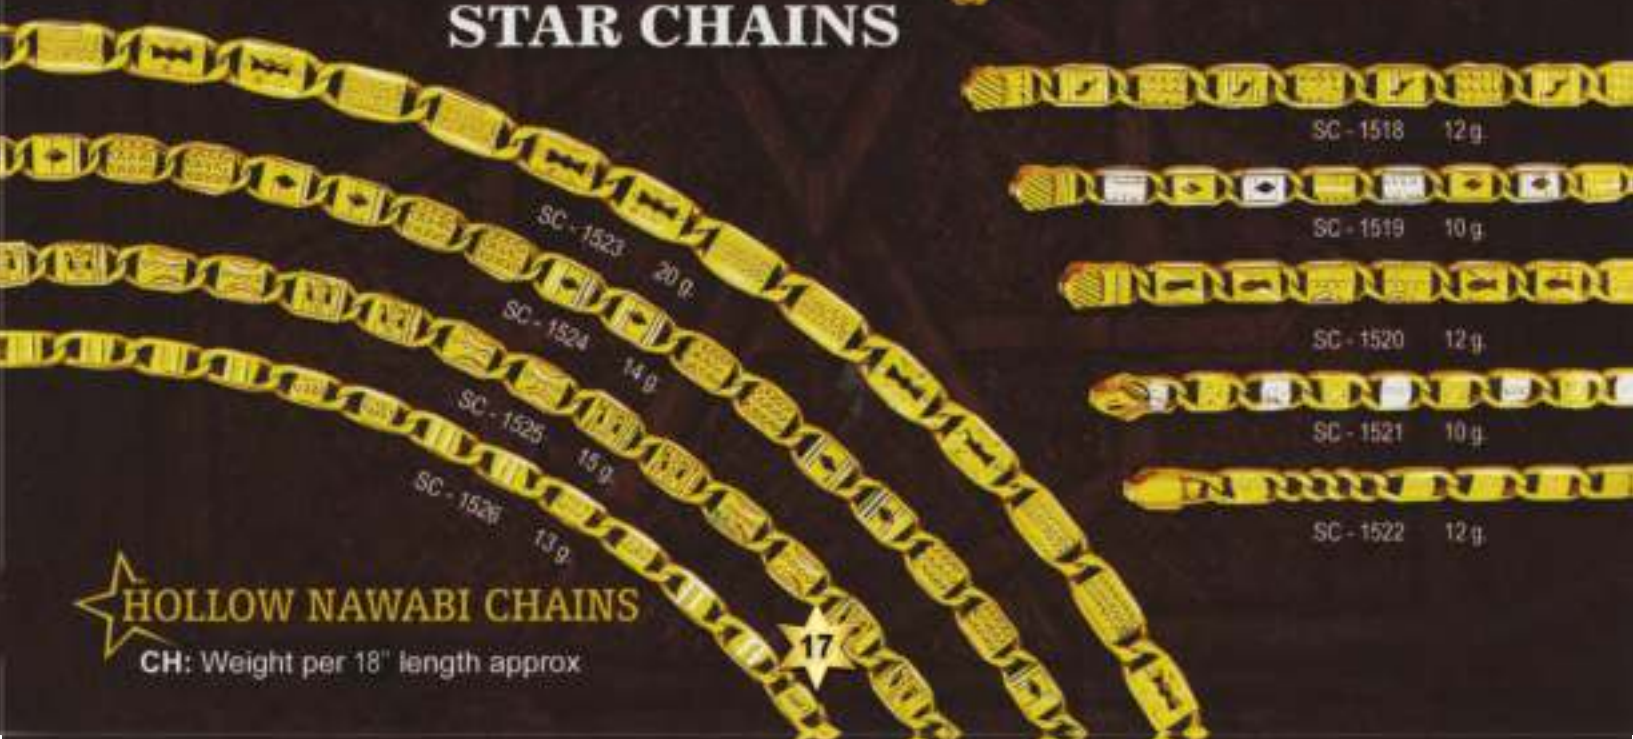

STAR CHAINS

HOLLOW NAWABI CHAINS

CH: Weight per 18" length approx