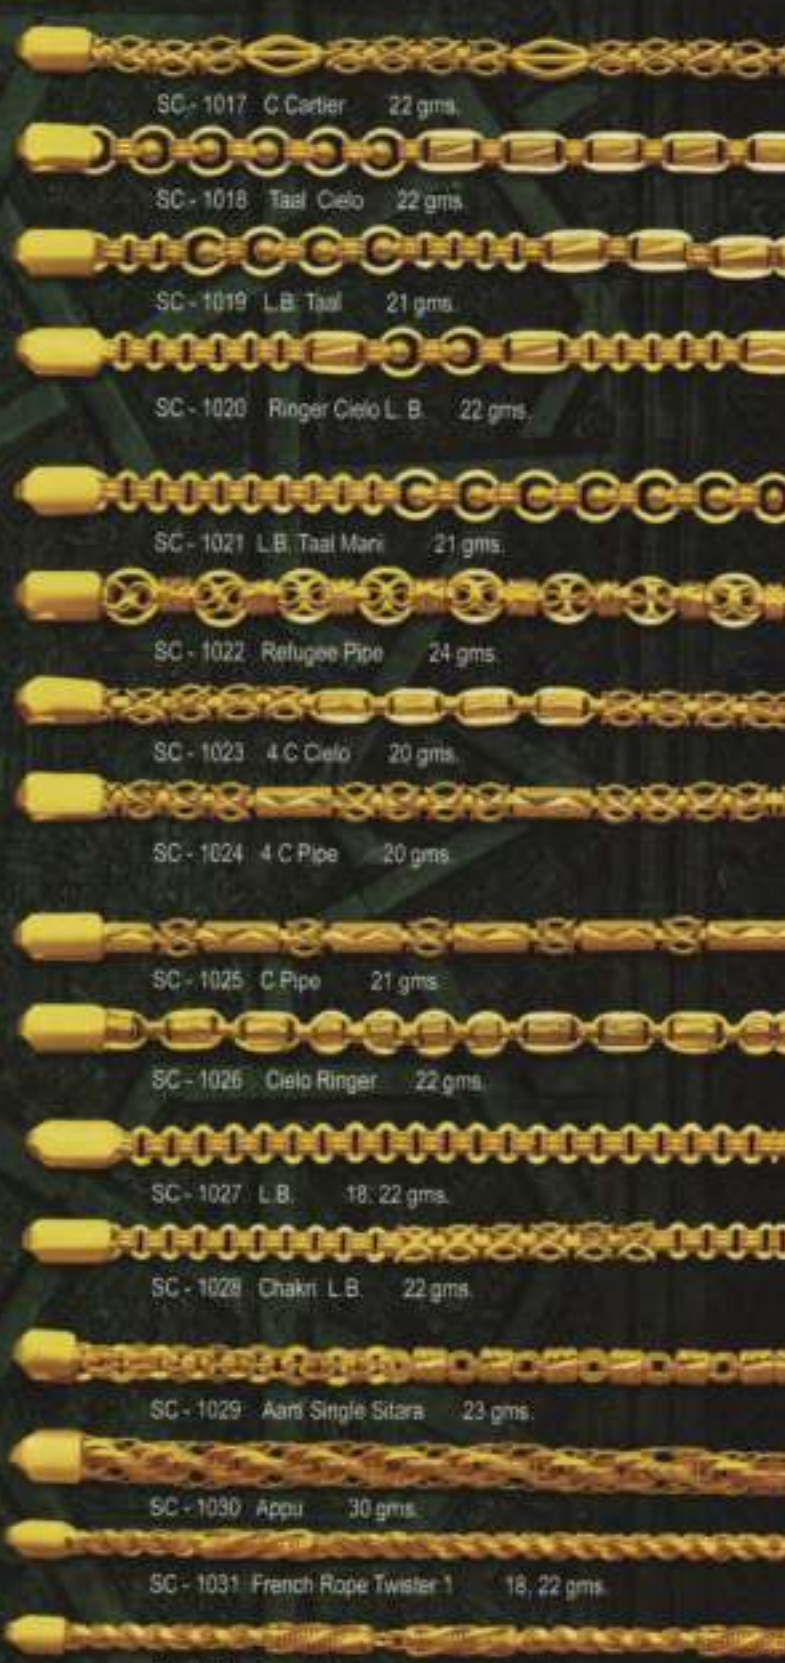

SC - 1011 Jugnu 18, 22, 30 gms.

SC - 1012 Jugnu Pipe 20 gms.

SC - 1013 Rope Kandi 14, 16, 20, 24 gms.

SC - 1014 Veni Pipe French Rope 22 gms.

SC - 1015 Sitara 3 Kandi 20 gms.

SC - 1016 Masti Pipe 21 gms.

SC - 1017 C Cartier 22 gms.