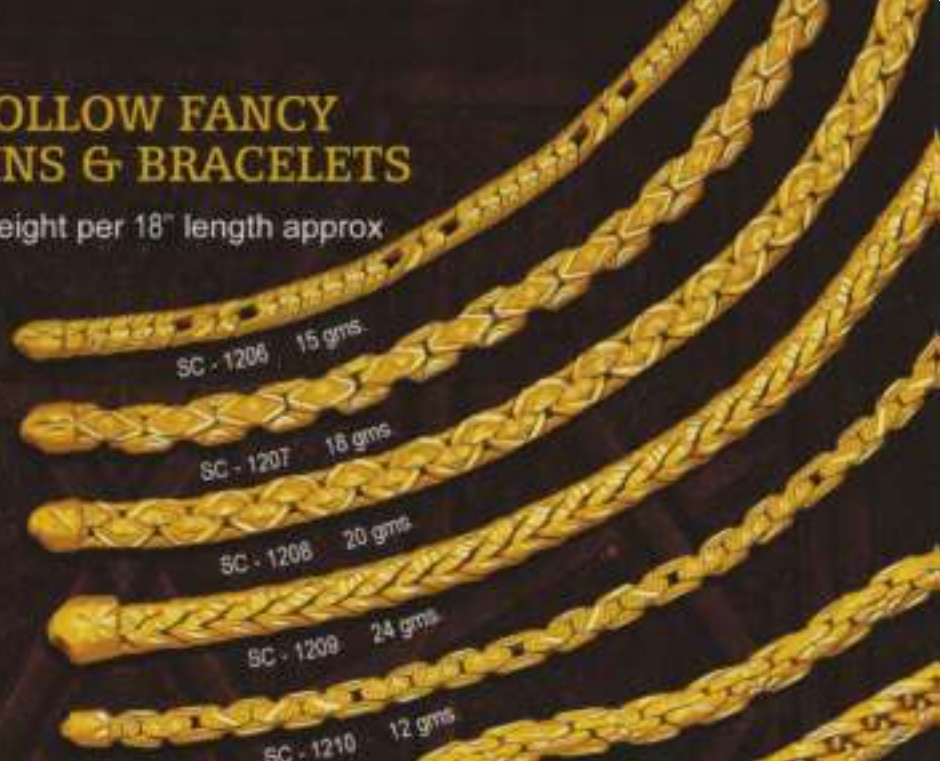

SC - 1032 French Rope Twister 2 18, 22 gms.

STAR CHAINS

12

HANDMADE CHAINS
Weight per 24" Length approx.

STAR CHAINS

HOLLOW FANCY CHAINS & BRACELETS

CH: Weight per 18" length approx

SC - 1205 18 gms
 SC - 1204 15 gms
 SC - 1203 18 gms
 SC - 1202 17 gms
 SC - 1201 15 gms