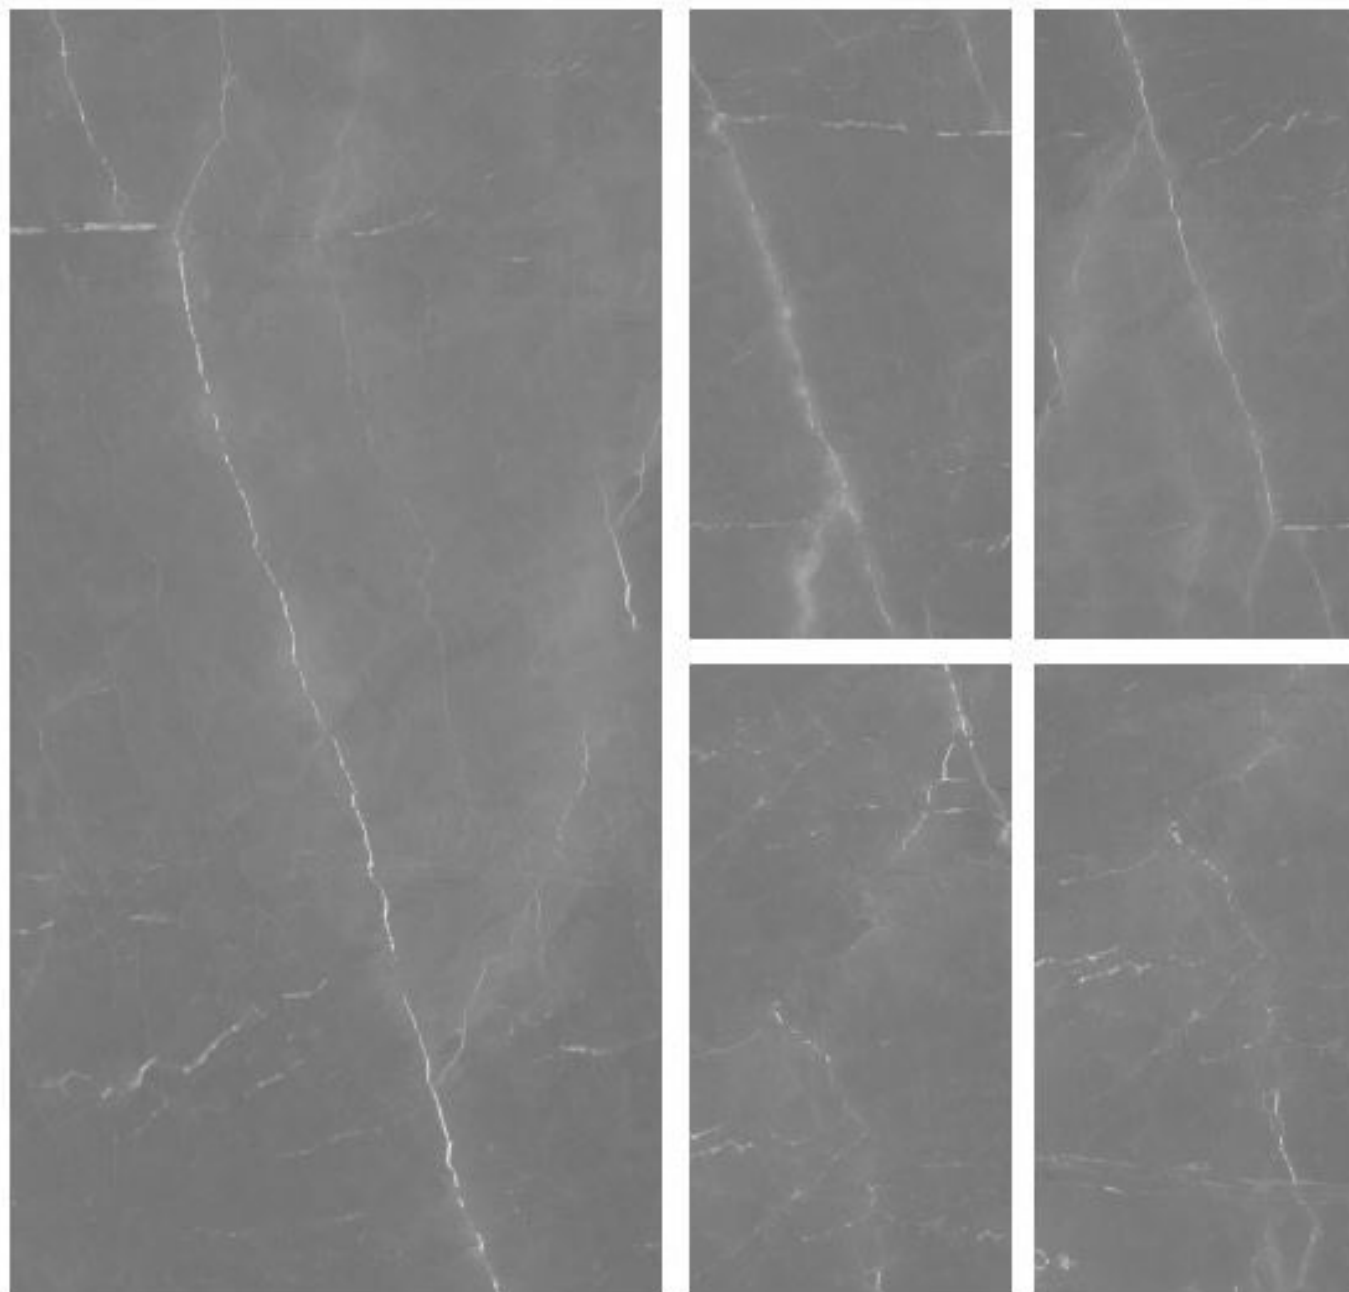

Finish : **Carving**
Thickness : **9mm**

RS 1012 Black

800 X
1600MM

Finish : **Carving**
Thickness : **9mm**

RS 1012 Grey

800 X
1600MM

Finish : **Carving**
Thickness : **9mm**

RS 1012 White