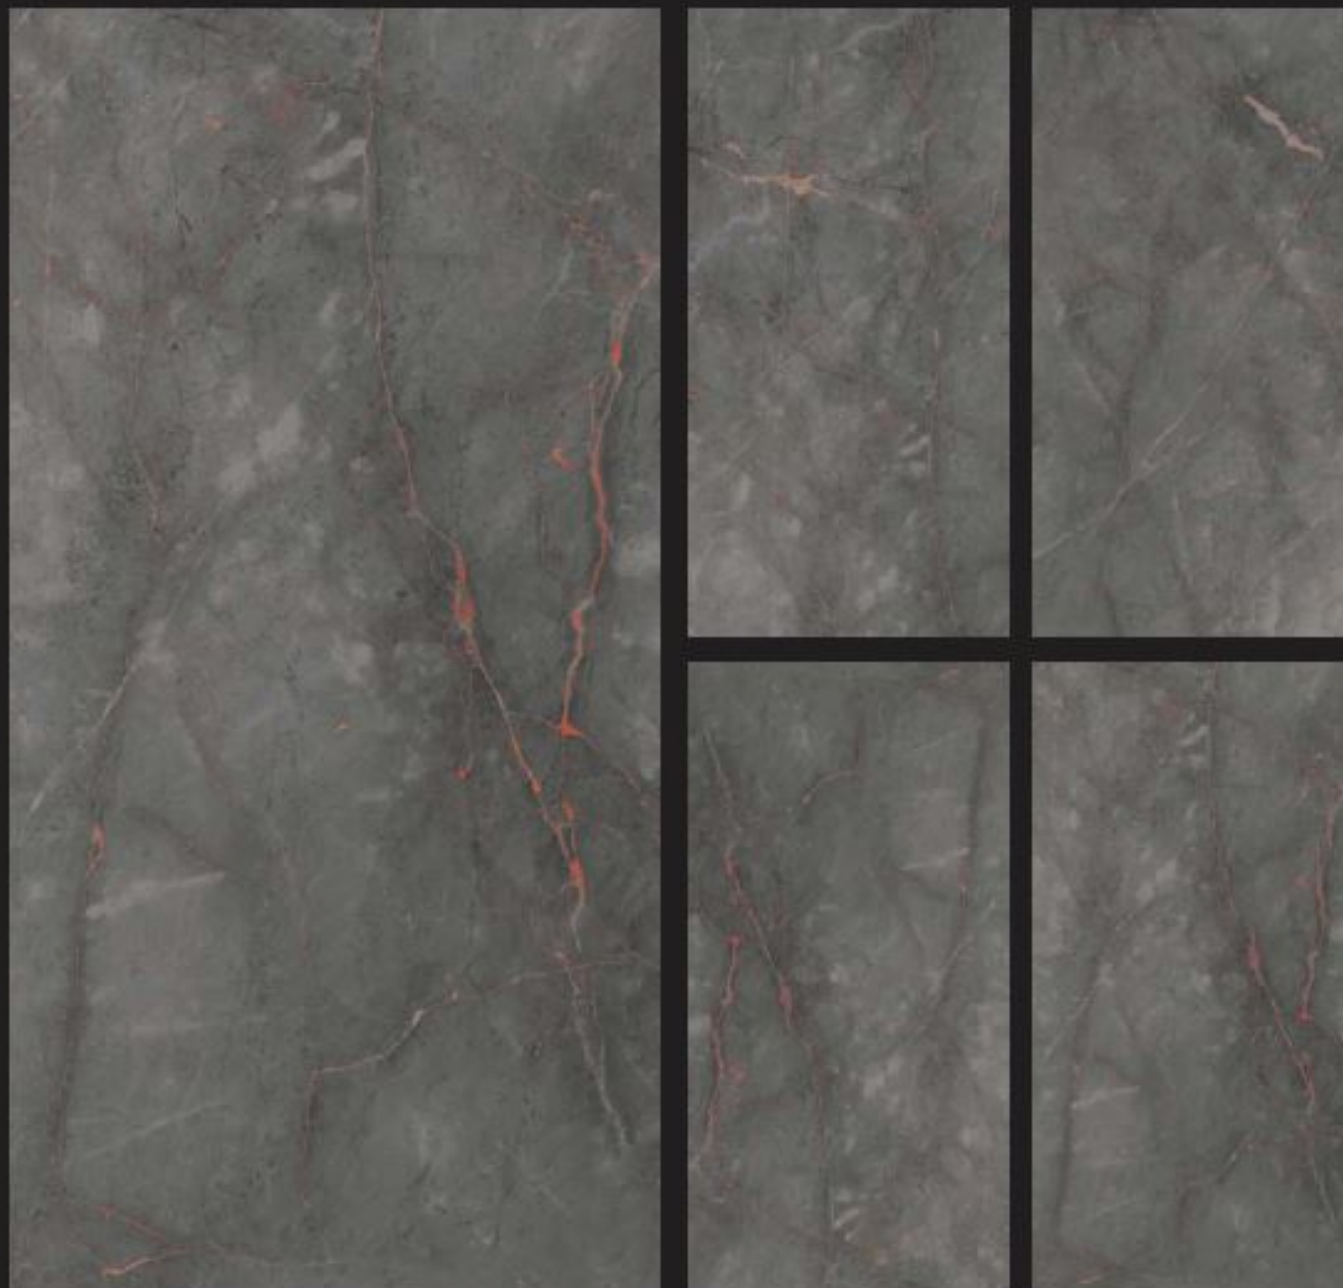

Sonata Black

---

800 X
1600MM

Finish : **Crystal**
Thickness : **9mm**