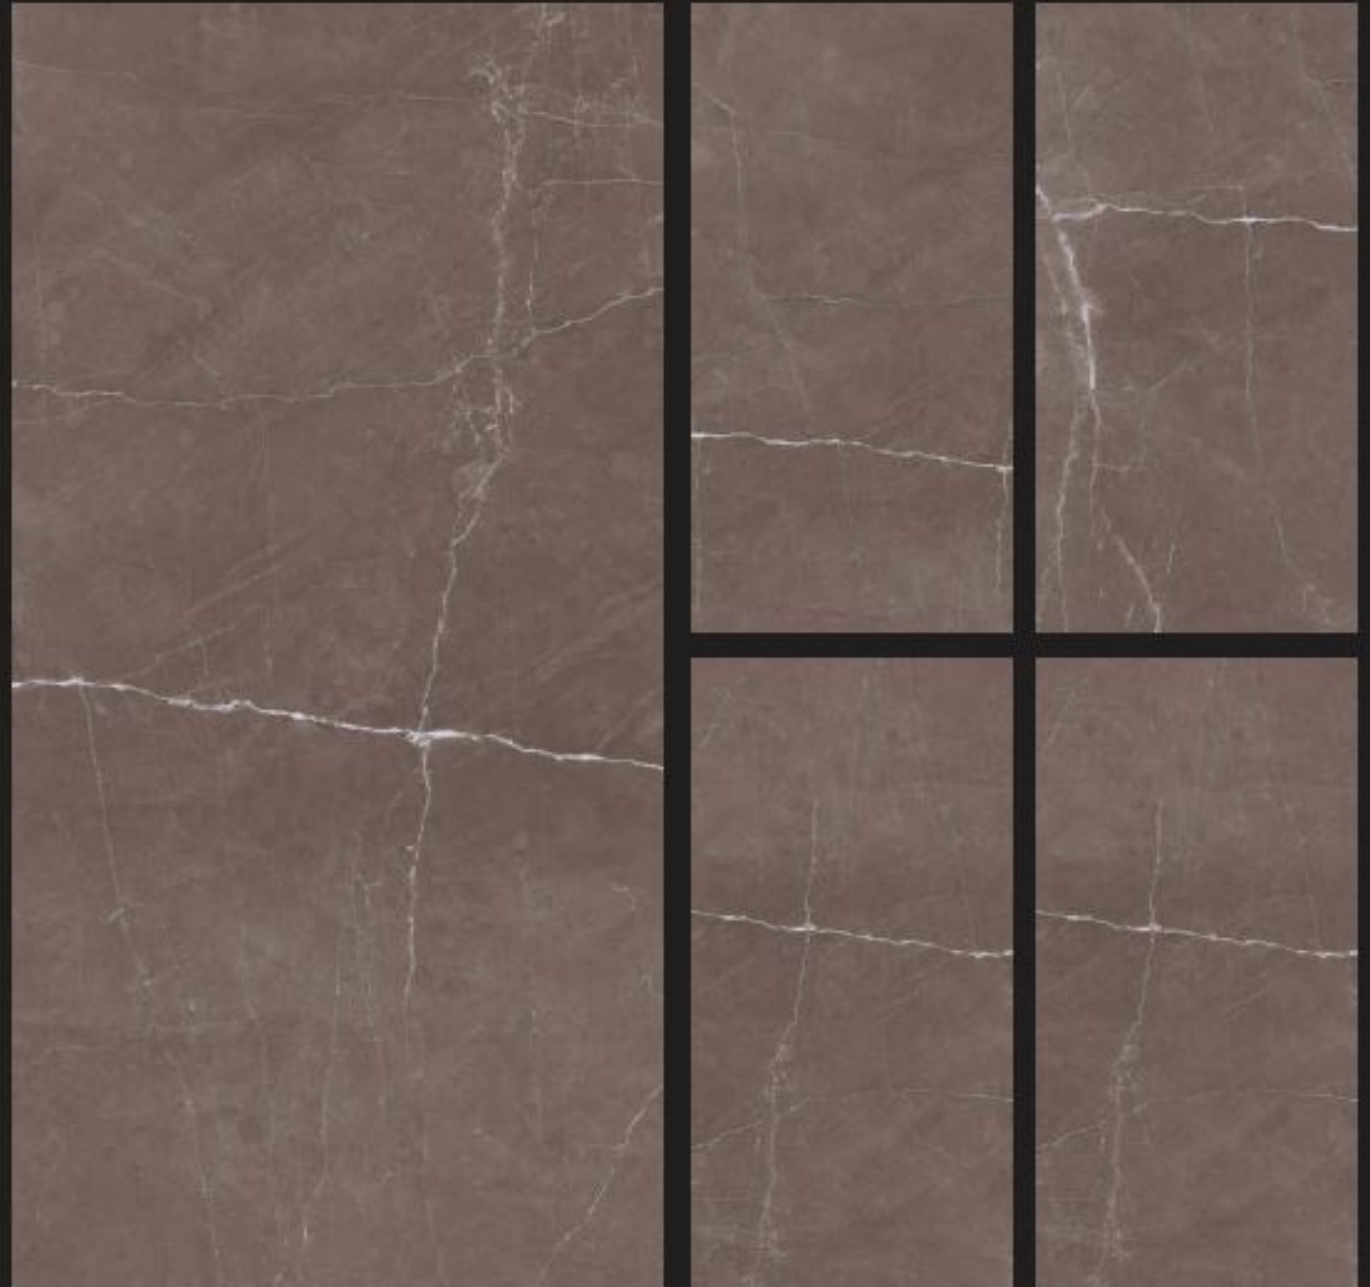

Sisilica Cafe

---

800 X
1600MM

Finish : **Crystal**
Thickness : **9mm**