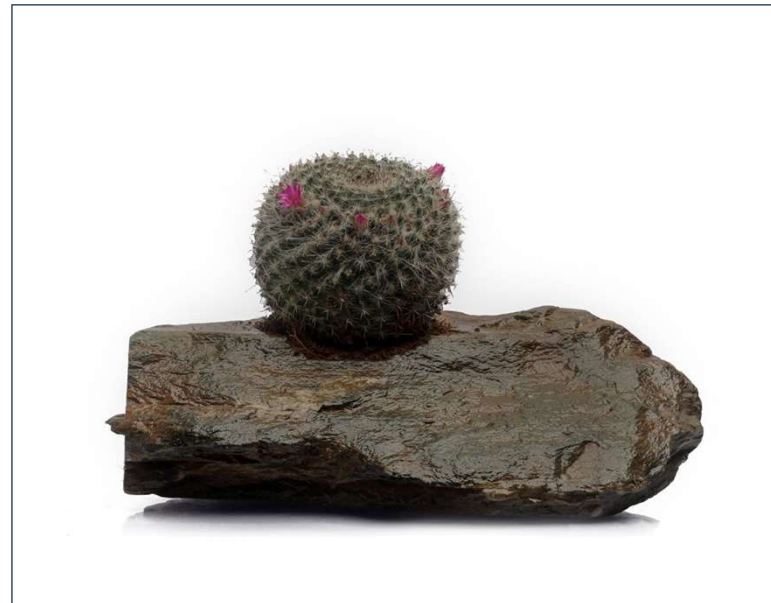

BEAUTIFULLY HANDCRAFTED

LIMESTONE PLANTER

- ❖ Dimensions (Cms): 10 x 10 x 10 cm Approximately
- ❖ Color: Black / Grey
- ❖ Weight: 2kgs Approximately
- ❖ Material: Limestone
- ❖ Handcrafted in India

Black

Grey

BEAUTIFULLY HANDCRAFTED

SLATE PLANTER

- ❖ Dimensions (Cms): 18 x 14 x 9 cm Approximately,
- ❖ Weight: 2kgs Approximately,
- ❖ Dimensions (Cms): 25 x 16 x 10 cm Approximately,
- ❖ Weight: 4kgs Approximately,
- ❖ Color: Rustic
- ❖ Material: Slate
- ❖ Handcrafted in India

BEAUTIFULLY HANDCRAFTED

SEAROCK PLANTER

- ❖ Dimensions (Cms): 15 x 15 x 12 cm Approximately,
- ❖ Weight: 2kgs Approximately,
- ❖ Dimensions (Cms): 22 x 15 x 15 cm Approximately,
- ❖ Weight: 4kgs Approximately,
- ❖ Color: Beige
- ❖ Material: Searock
- ❖ Handcrafted in India