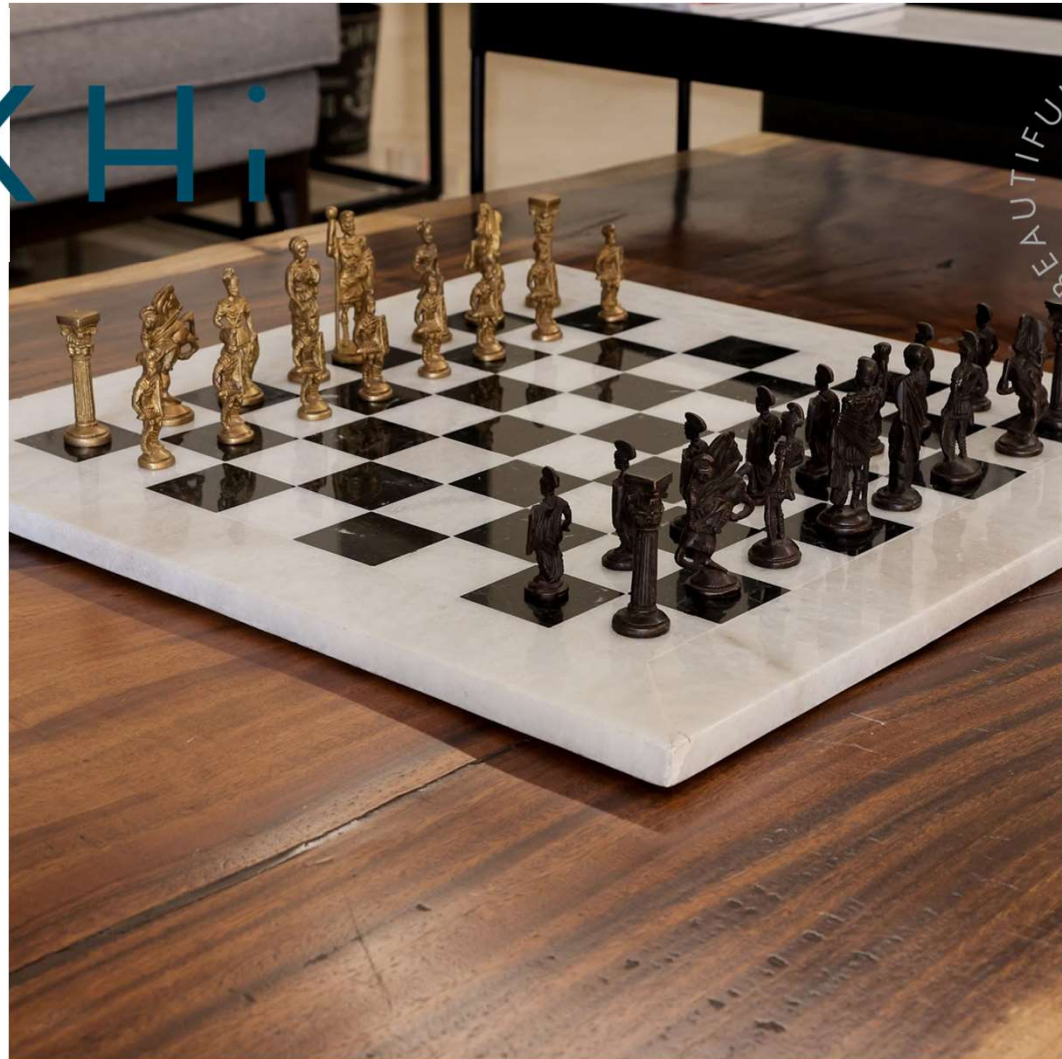

BOULDER LAMP

- ❖ Dimensions (Cms): 24 x 8 x 38 cm Approximately
- ❖ Color: Rustic
- ❖ Material: Granite
- ❖ Handcrafted in India

BEAUTIFULLY HANDCRAFTED

PAARKH;

HOME ACCENTS

BEAUTIFULLY HANDCRAFTED

GRANITE CROW