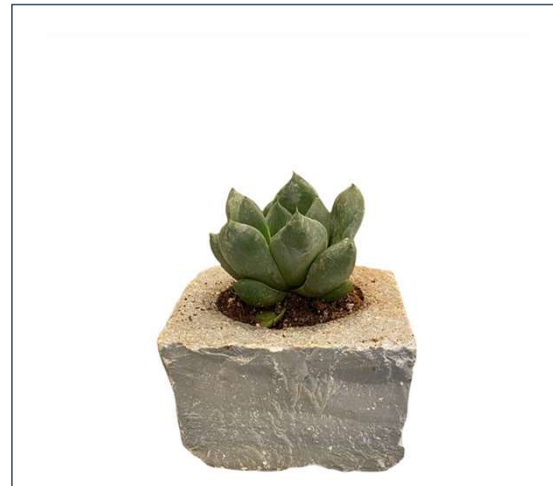

BEAUTIFULLY HANDCRAFTED

BEAUTIFULLY HANDCRAFTED

PLANTER COLLECTION

SEMI PRECIOUS PLANTER

- ❖ Dimensions (Cms): 15 x 6 x 15 cm Approximately
- ❖ Color: White / Rose Pink / Yellow / Green
- ❖ Weight: 2kgs Approximately
- ❖ Material: Quartz
- ❖ Handcrafted in India

BEAUTIFULLY HANDCRAFTED

White

Rose Pink

Yellow

Green

SEMI PRECIOUS PLANTER

- ❖ Dimensions (Cms): 15 x 6 x 15 cm Approximately
- ❖ Color: Purple
- ❖ Weight: 2kgs Approximately
- ❖ Material: Amethyst
- ❖ Handcrafted in India

BEAUTIFULLY HANDCRAFTED

LIMESTONE PLANTER

- ❖ Dimensions (Cms): 10 x 10 x 10 cm Approximately
- ❖ Color: Black / Grey
- ❖ Weight: 2kgs Approximately
- ❖ Material: Limestone
- ❖ Handcrafted in India

Black

Grey

BEAUTIFULLY HANDCRAFTED

SLATE PLANTER

- ❖ Dimensions (Cms): 18 x 14 x 9 cm Approximately,
- ❖ Weight: 2kgs Approximately,
- ❖ Dimensions (Cms): 25 x 16 x 10 cm Approximately,
- ❖ Weight: 4kgs Approximately,
- ❖ Color: Rustic
- ❖ Material: Slate
- ❖ Handcrafted in India