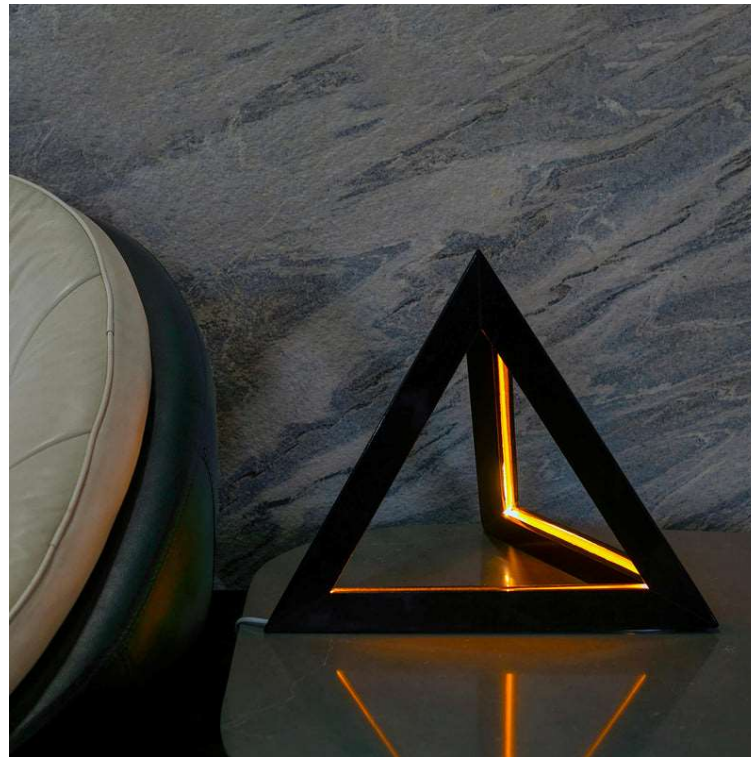

TRIANGULAR LAMP

- ❖ Dimensions (Cms): 45 x 45x 38 cm Approximately
- ❖ Color: Black
- ❖ Material: Granite
- ❖ Handcrafted in India

BEAUTIFULLY HANDCRAFTED