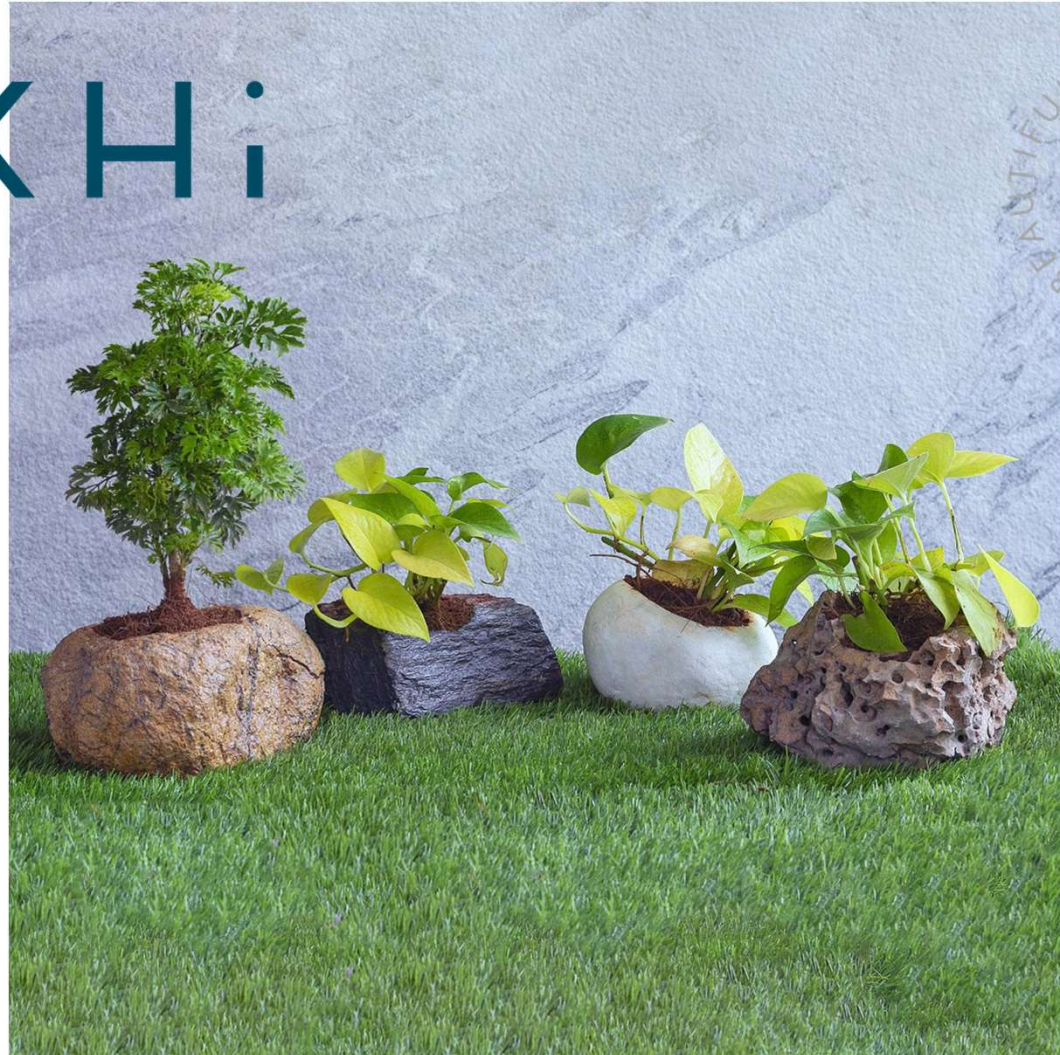

PAARKH:

Outdoor Catalogue

BEAUTIFULLY HANDCRAFTED