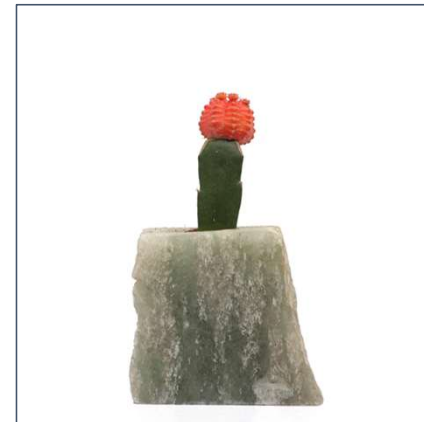

BEAUTIFULLY HANDCRAFTED

BEAUTIFULLY HANDCRAFTED

PLANTER COLLECTION

SEMI PRECIOUS PLANTER

- ❖ Dimensions (Cms): 15 x 6 x 15 cm Approximately
- ❖ Color: White / Rose Pink / Yellow / Green
- ❖ Weight: 2kgs Approximately
- ❖ Material: Quartz
- ❖ Handcrafted in India

BEAUTIFULLY HANDCRAFTED

White

Rose Pink

Yellow

Green

SEMI PRECIOUS PLANTER

- ❖ Dimensions (Cms): 15 x 6 x 15 cm Approximately
- ❖ Color: Purple
- ❖ Weight: 2kgs Approximately
- ❖ Material: Amethyst
- ❖ Handcrafted in India

BEAUTIFULLY HANDCRAFTED

LIMESTONE PLANTER

- ❖ Dimensions (Cms): 10 x 10 x 10 cm Approximately
- ❖ Color: Black / Grey
- ❖ Weight: 2kgs Approximately
- ❖ Material: Limestone
- ❖ Handcrafted in India

Black

Grey

BEAUTIFULLY HANDCRAFTED

SLATE PLANTER

- ❖ Dimensions (Cms): 18 x 14 x 9 cm Approximately,
- ❖ Weight: 2kgs Approximately,
- ❖ Dimensions (Cms): 25 x 16 x 10 cm Approximately,
- ❖ Weight: 4kgs Approximately,
- ❖ Color: Rustic
- ❖ Material: Slate
- ❖ Handcrafted in India