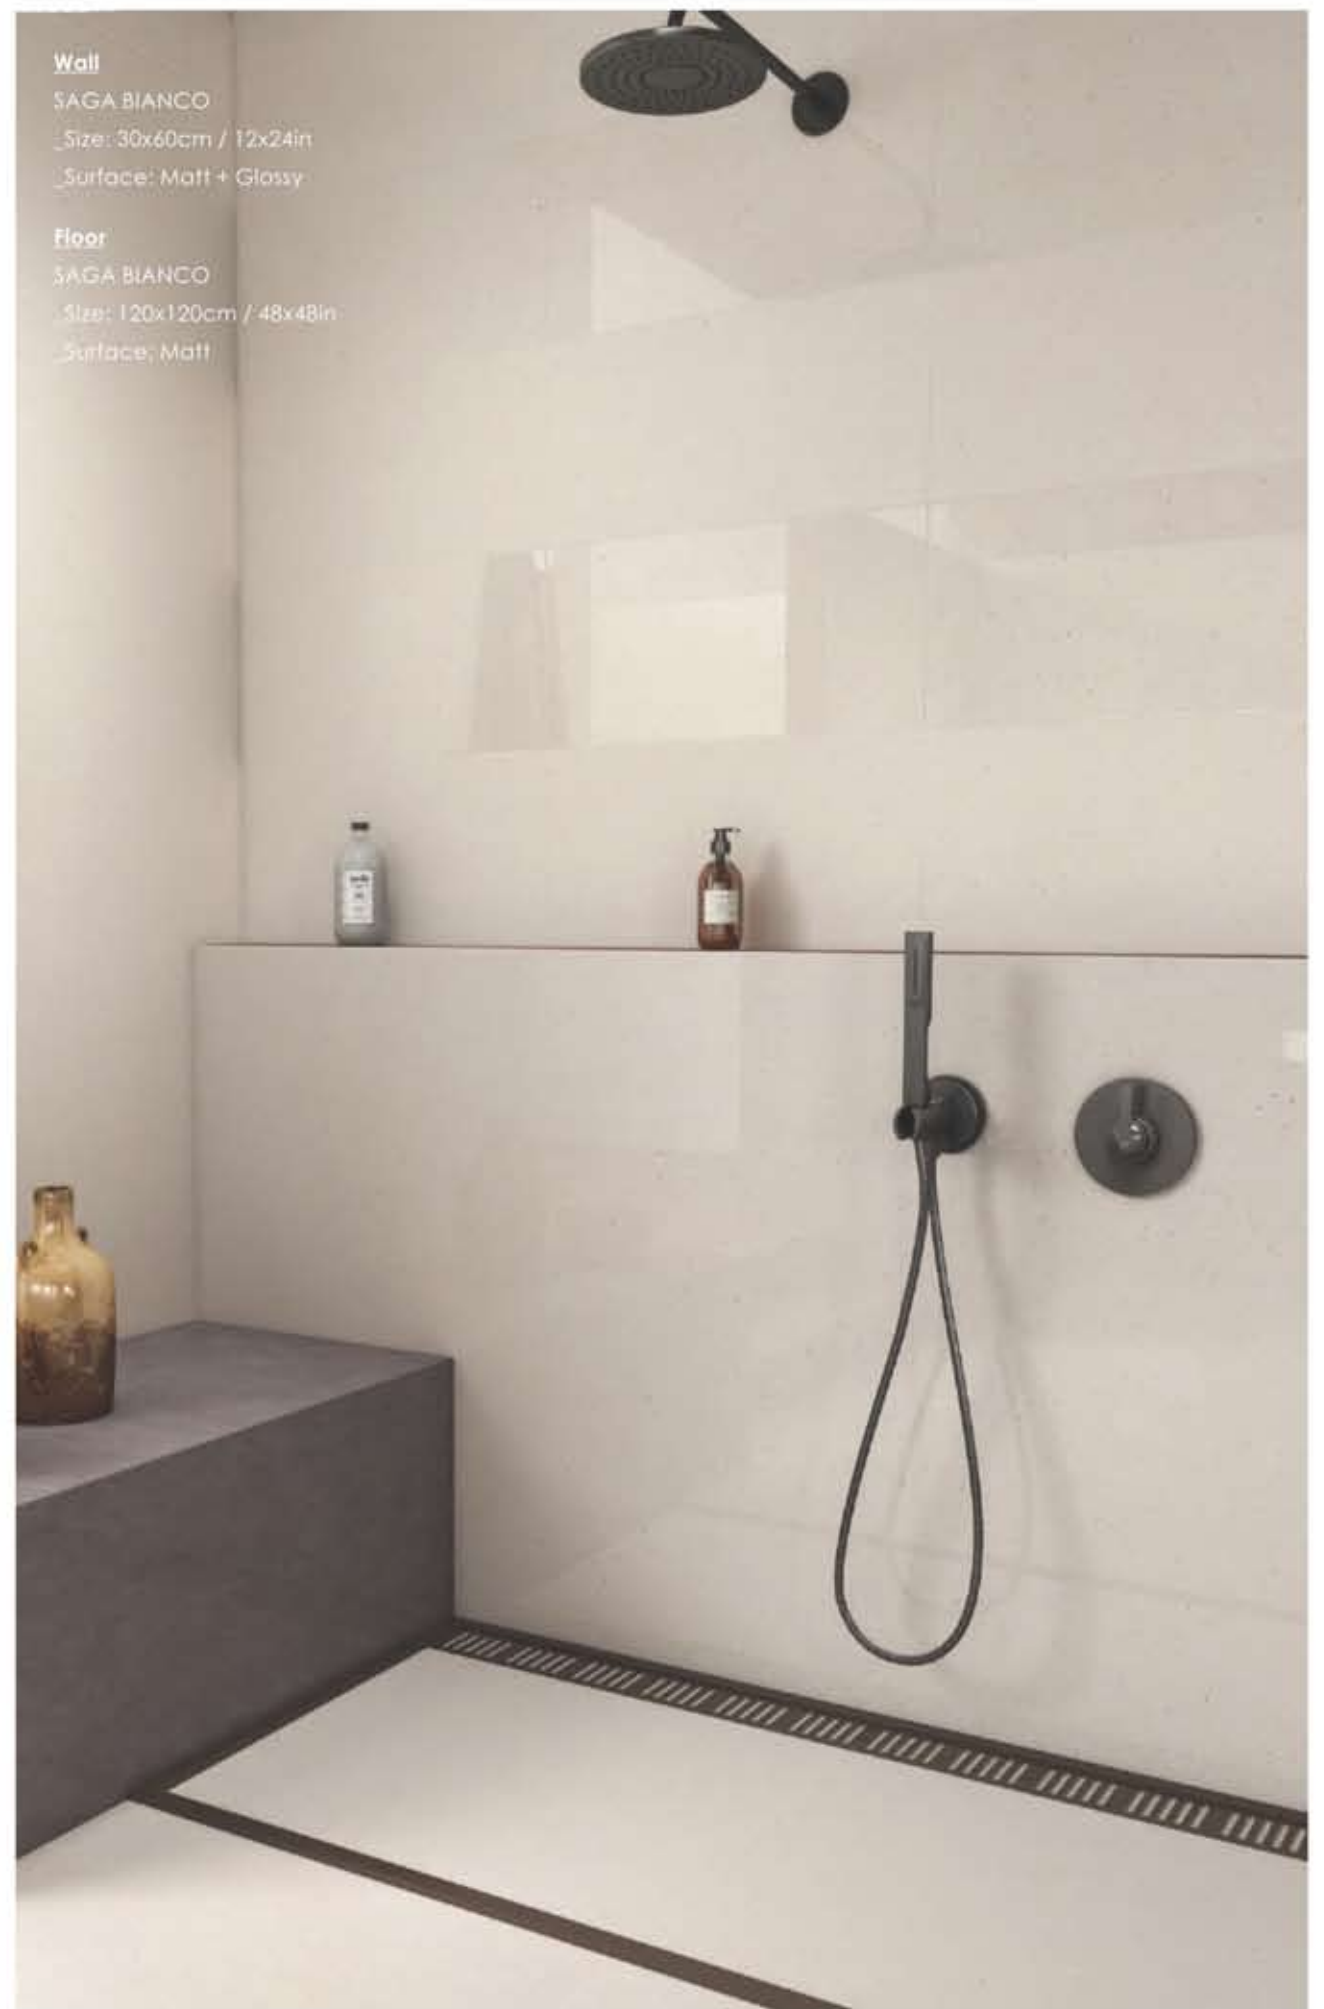

120x120cm / 48x48in

9mm

60x120cm / 24x48in

9mm

60x60cm / 24x24in

9mm

30x60cm / 12x24in

9mm

Thickness 9mm Surface Glossy / Matt

SAGA  
BIANCO

Wall

SAGA BIANCO

Size: 30x60cm / 12x24in

Surface: Matt + Glossy

Floor

SAGA BIANCO