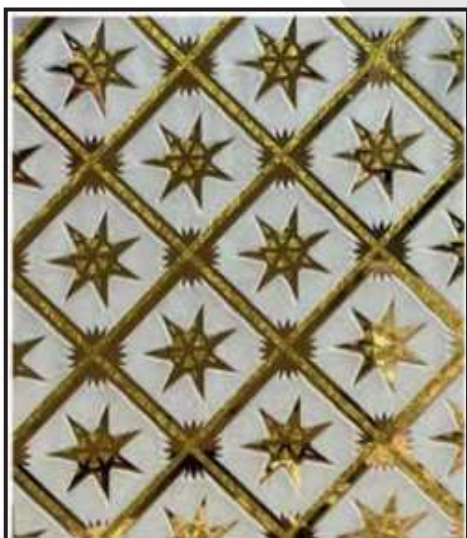

FGC - 001

FGC - 002

FGC - 003

FGC - 004

FGC - 005

FGC - 006

FGC - 007

FGC - 008

FGC - 009

FGC - 010

FGC - 011

FGC - 012

FGC - 013

FGC - 014

FGC - 015

FGC - 016

FGC - 017

FGC - 018

FGC - 019

FGC - 020

FGC - 021

FGC - 022

FGC - 023

FGC - 024

Rose Red Ref.

Front Green & Back golden Ref.

Color Changing Ref. Glass

FLOAT GLASS CENTRE

MULTY FLOWERS
75 x 95 x 2500 mm

RED FLOWERS
75 x 95 x 2500 mm

DIA 70
70 x 2500 mm

YELLOW STEP FLOWERS
75 x 95 x 2500 mm