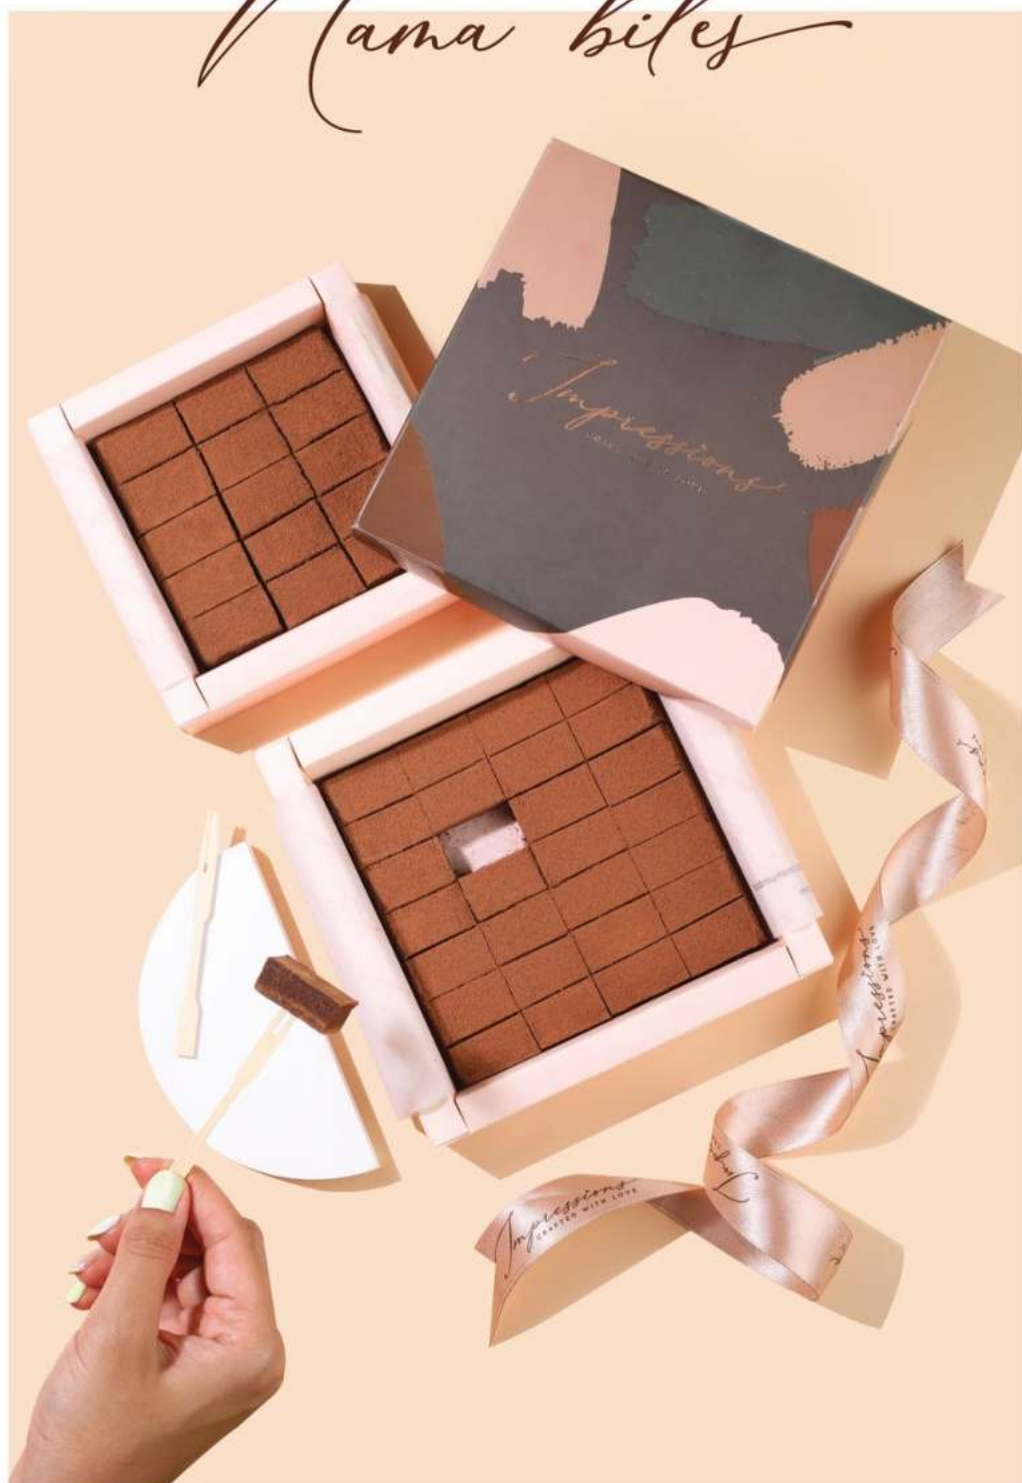

PRICE

Rose Almond (Sugarfree) 🍫 275 (100gms) | 425 (175gms)

Sweet Roasted 🍫 275 (100gms) | 425 (175gms)

Spicy 🍫 275 (100gms) | 425 (175gms)

By the kilo (Loose packing) 2350

MINI cookie jar

PRICE

Cinnamon 🍫 175 (85gms) | 250 (125gms)

Hazelnut Pinwheel 🍫 175 (85gms) | 250 (125gms)

By the kilo (Loose packing) 1800

Nana bites

A delicate combination of cream & single origin cocoa creating a melt-in-mouth, velvety, smooth & irresistible experience.