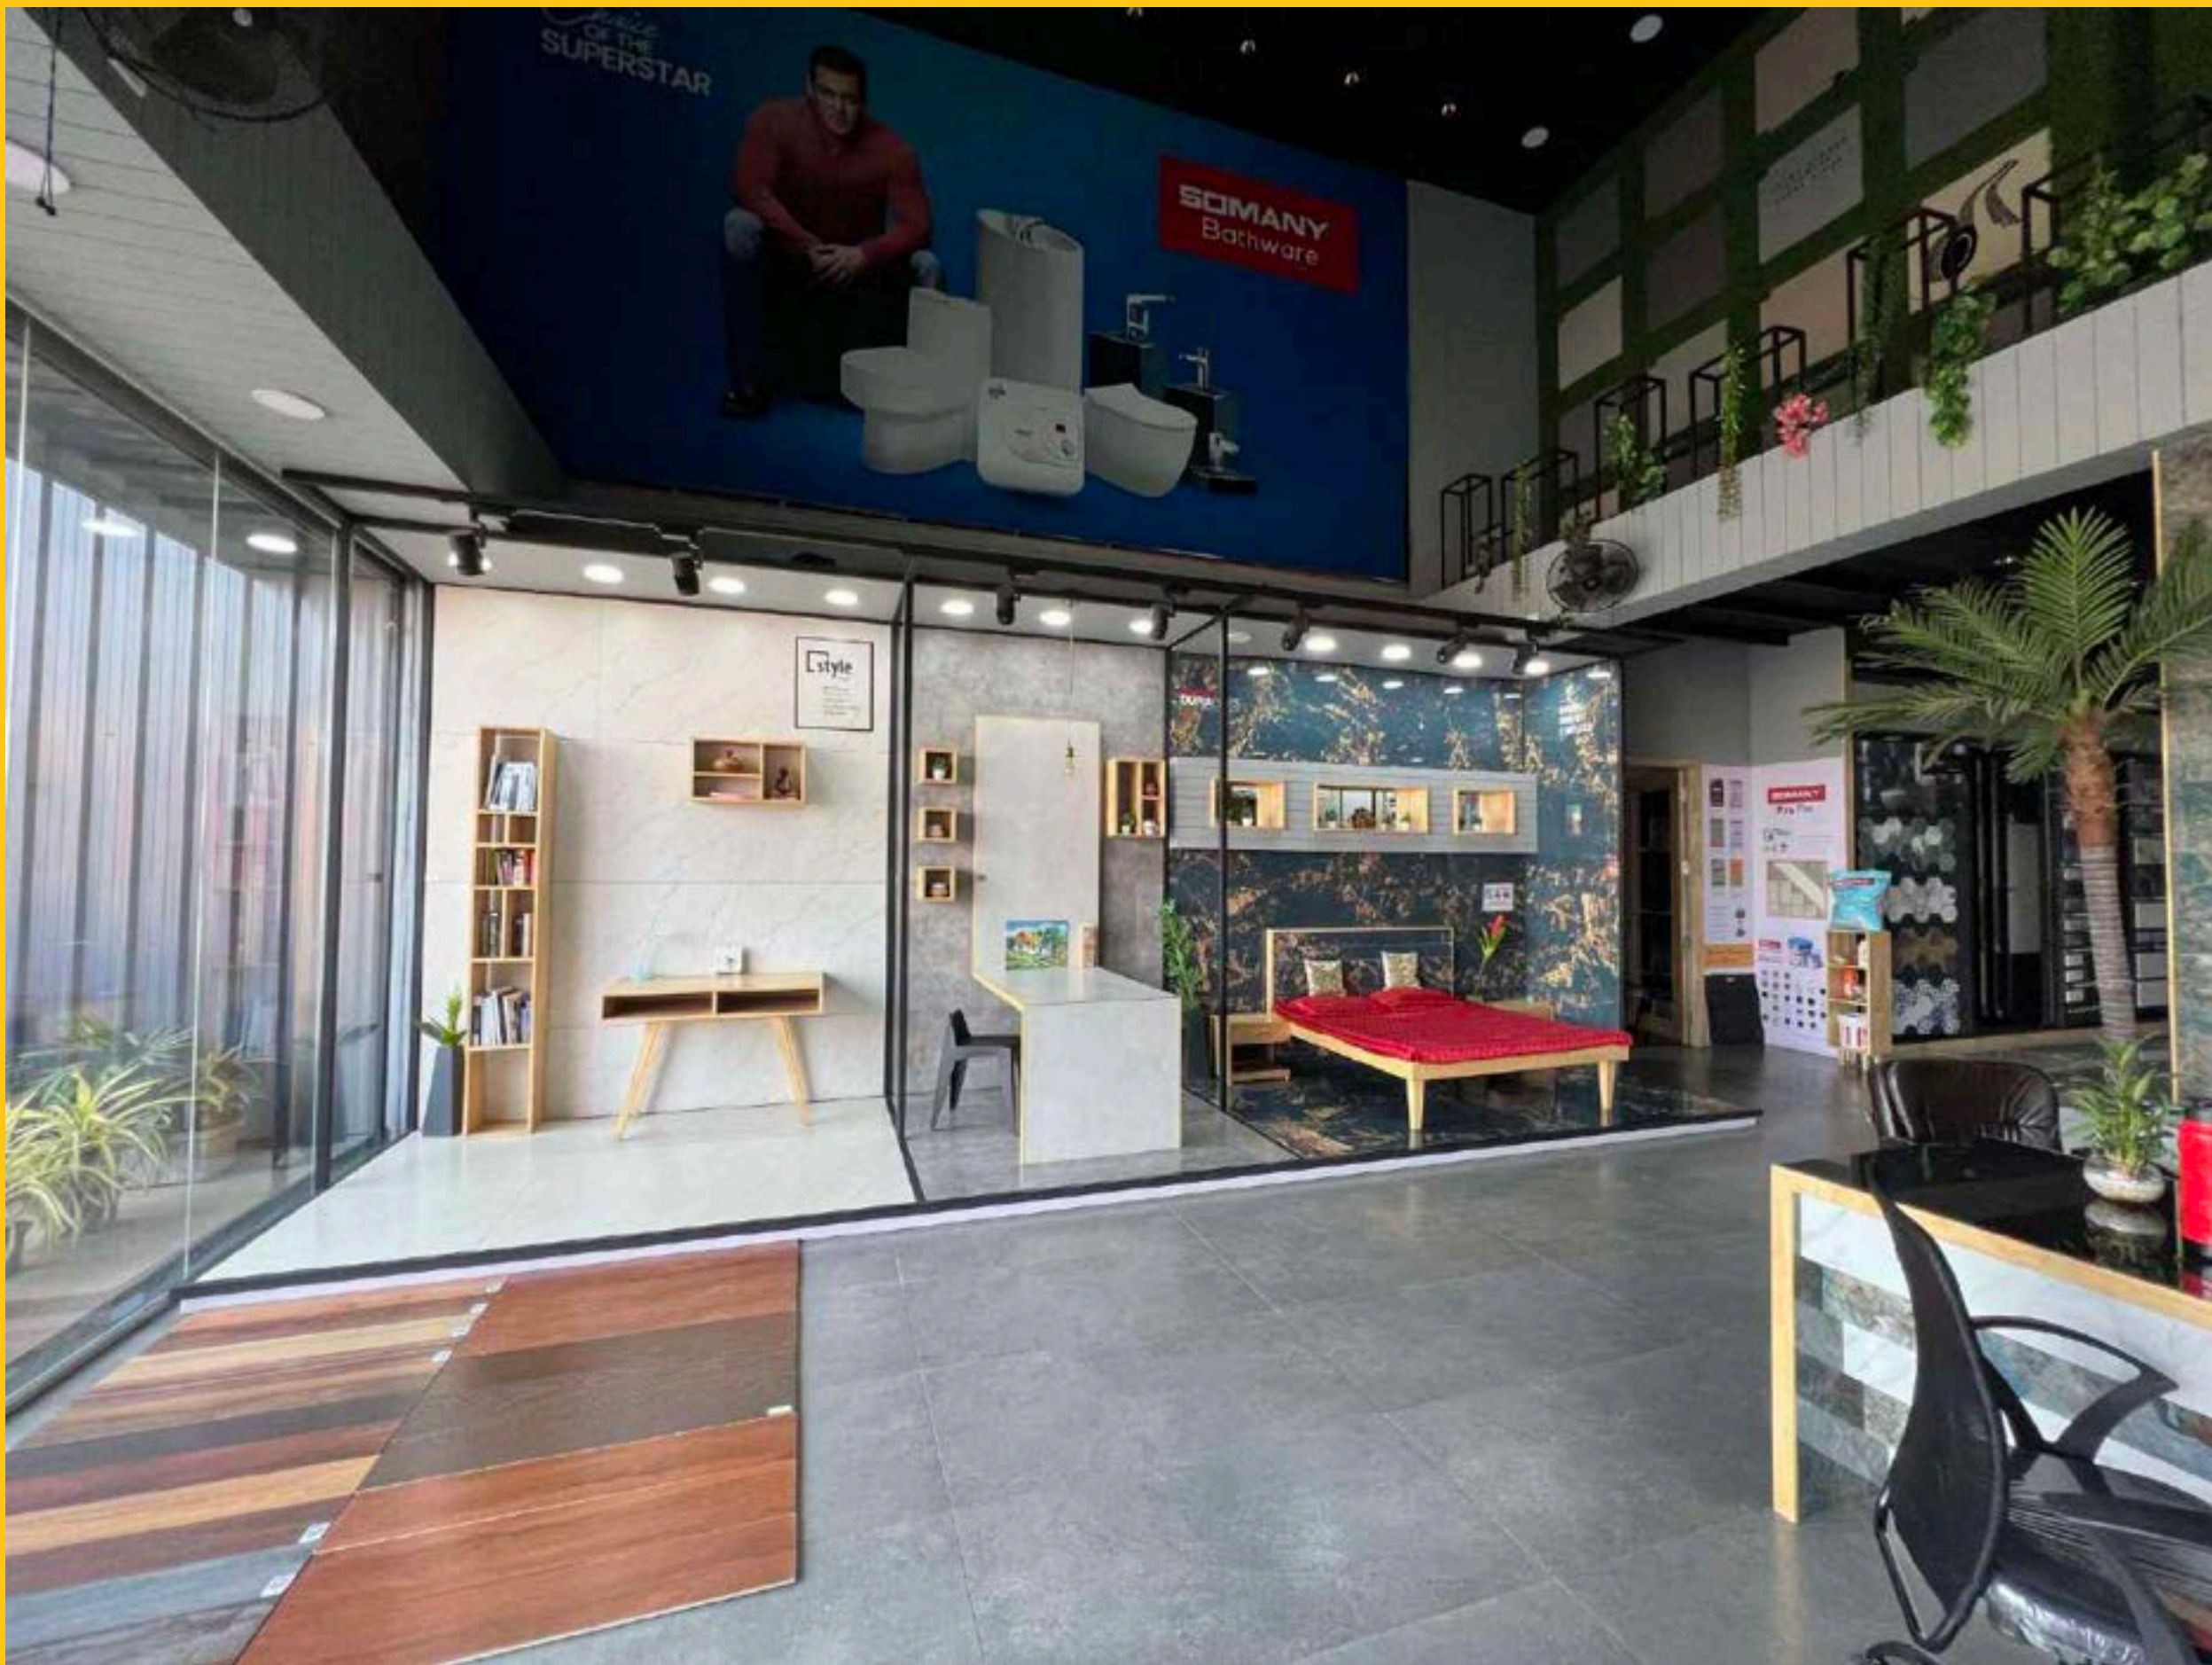

26 APRIL 2024

GALAXY DECOR

What to expect ?

- About Galaxy Decor
- About Tiles
- Why Galaxy Decor
- Ideal Referral Partners

ABOUT - GALAXY DECOR

- **Humble beginning in 1995 by Manoj Dhingani**
- **Family run business with focus on customer satisfaction . Customer Satisfaction is our No.1 priority**
- **Currently operating 3 stores in Kolhapur, with each store specialising in specific customer needs**
- **1 stop solution for all Tiling related requirements**