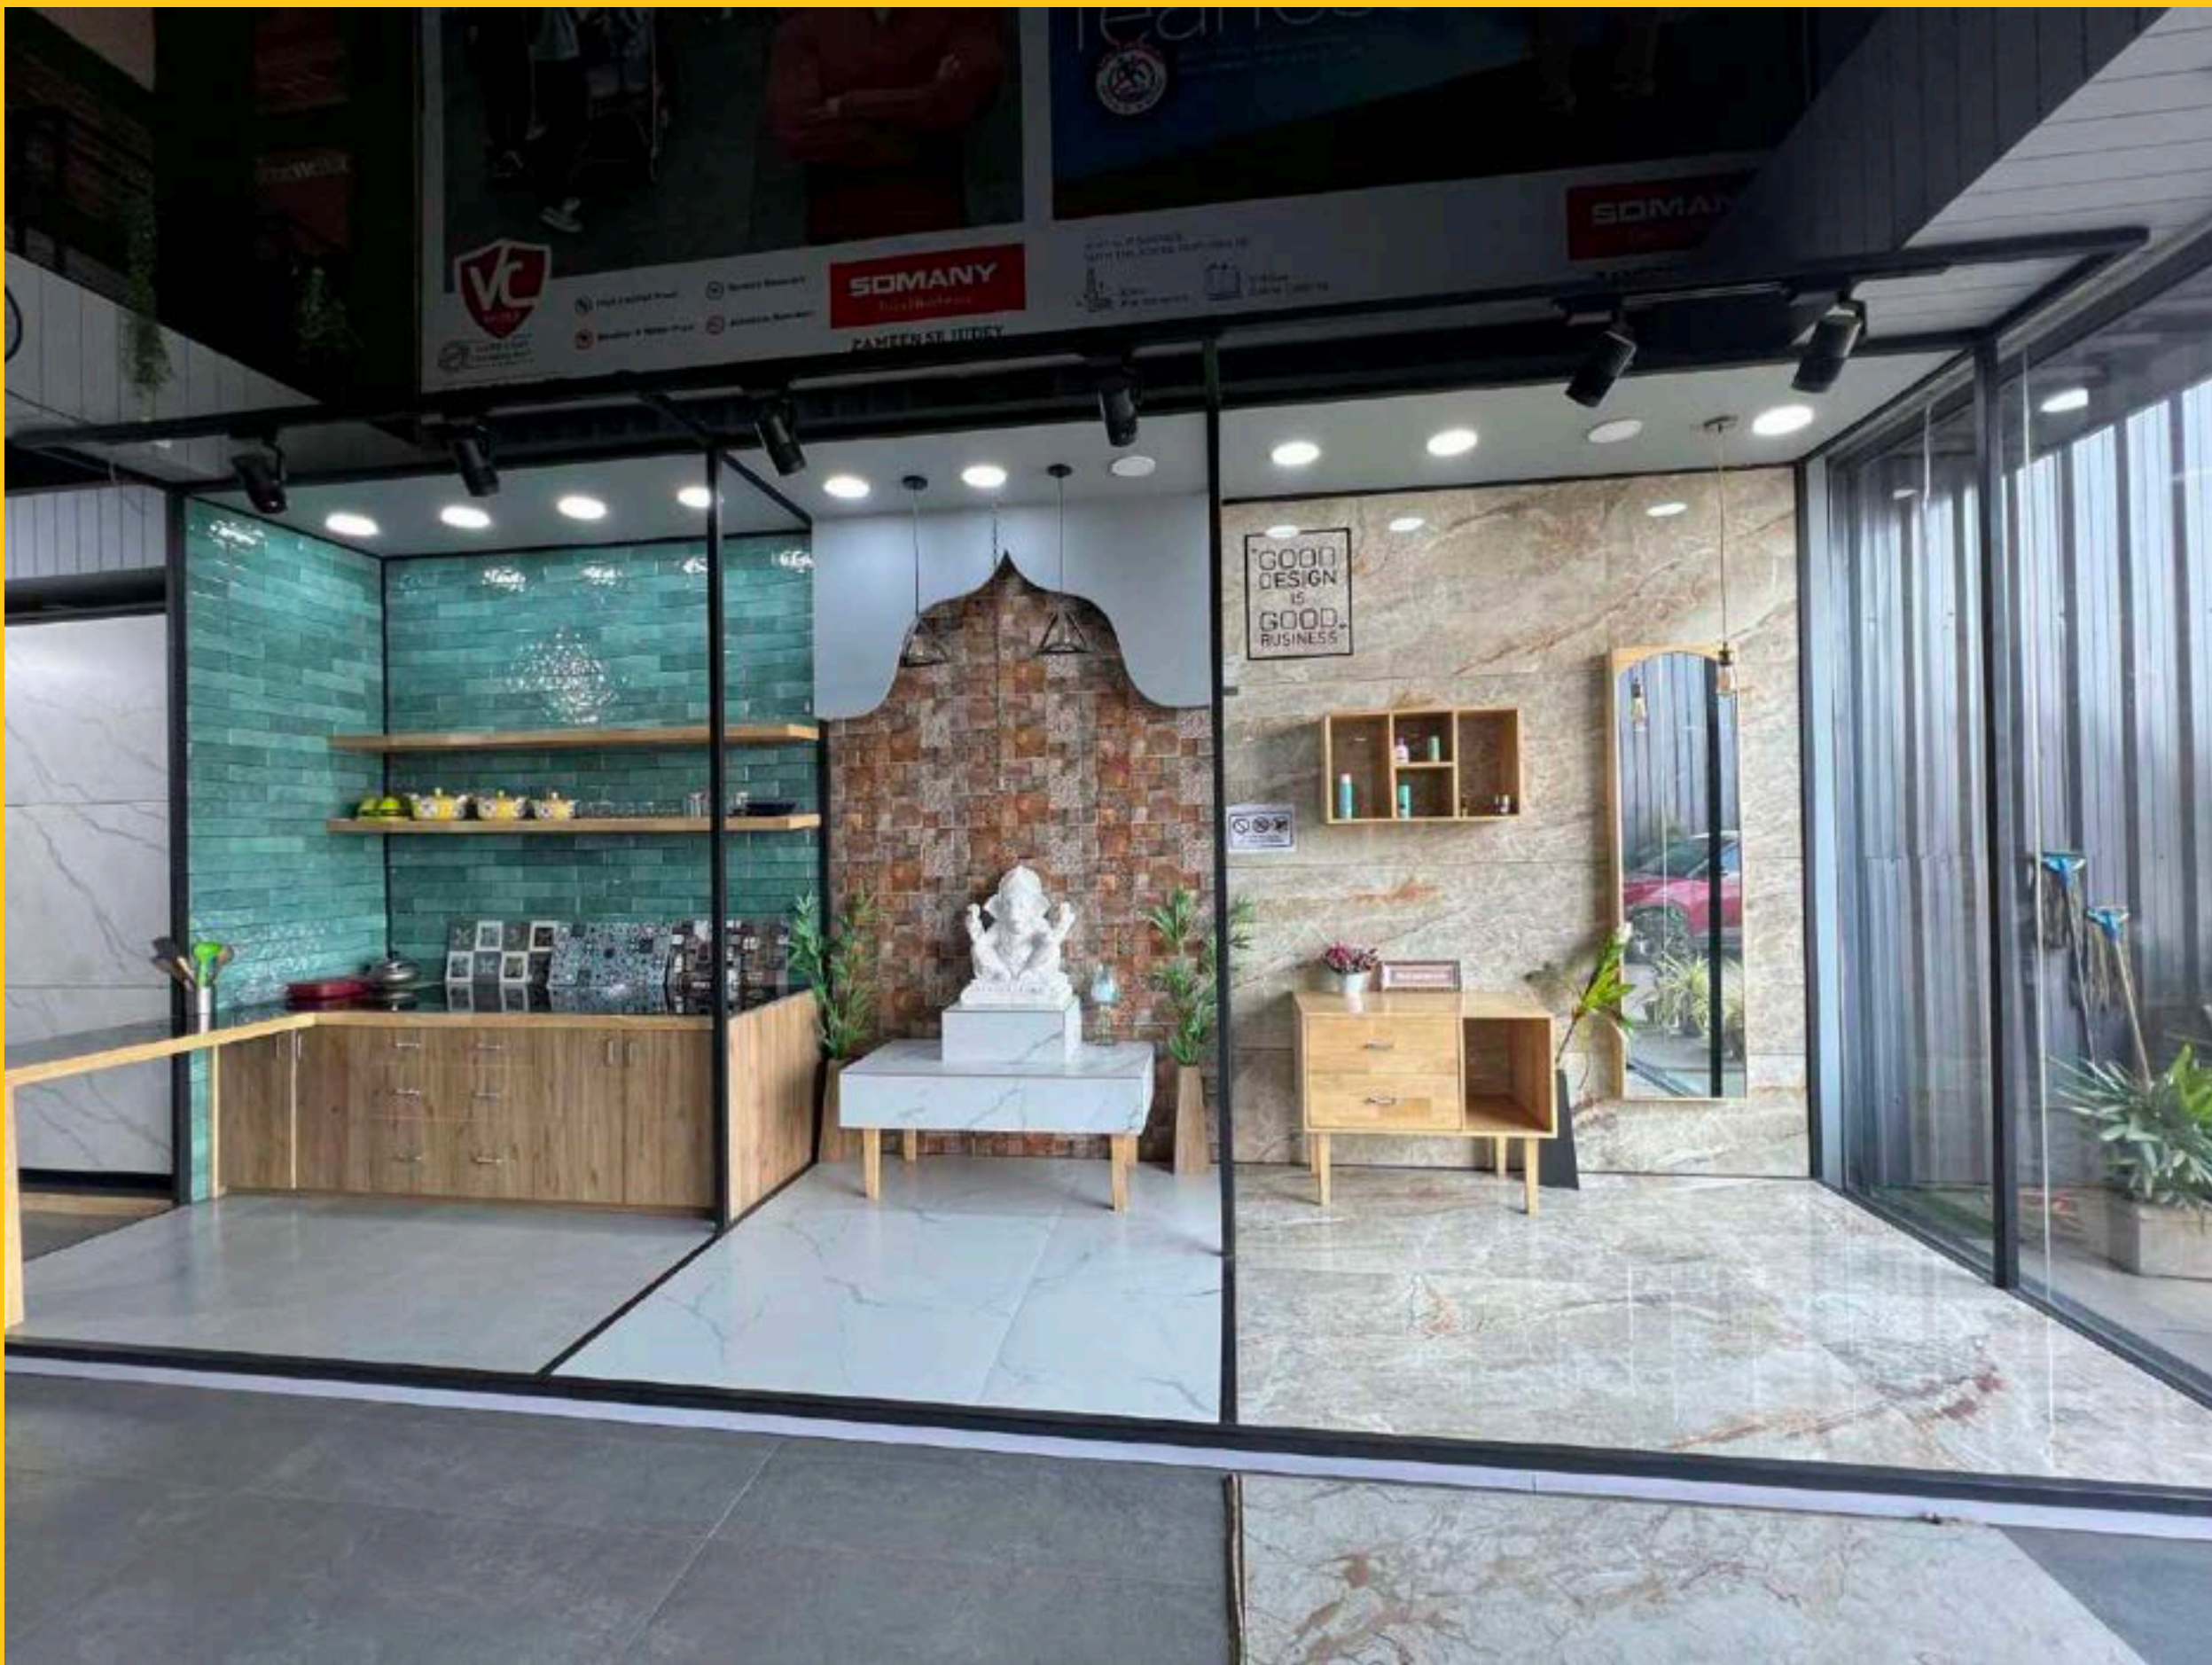

26 APRIL 2024

GALAXY DECOR

What to expect ?

- About Galaxy Decor
- About Tiles
- Why Galaxy Decor
- Ideal Referral Partners

ABOUT - GALAXY DECOR

- **Humble beginning in 1995 by Manoj Dhingani**
- **Family run business with focus on customer satisfaction . Customer Satisfaction is our No.1 priority**
- **Currently operating 3 stores in Kolhapur, with each store specialising in specific customer needs**
- **1 stop solution for all Tiling related requirements**