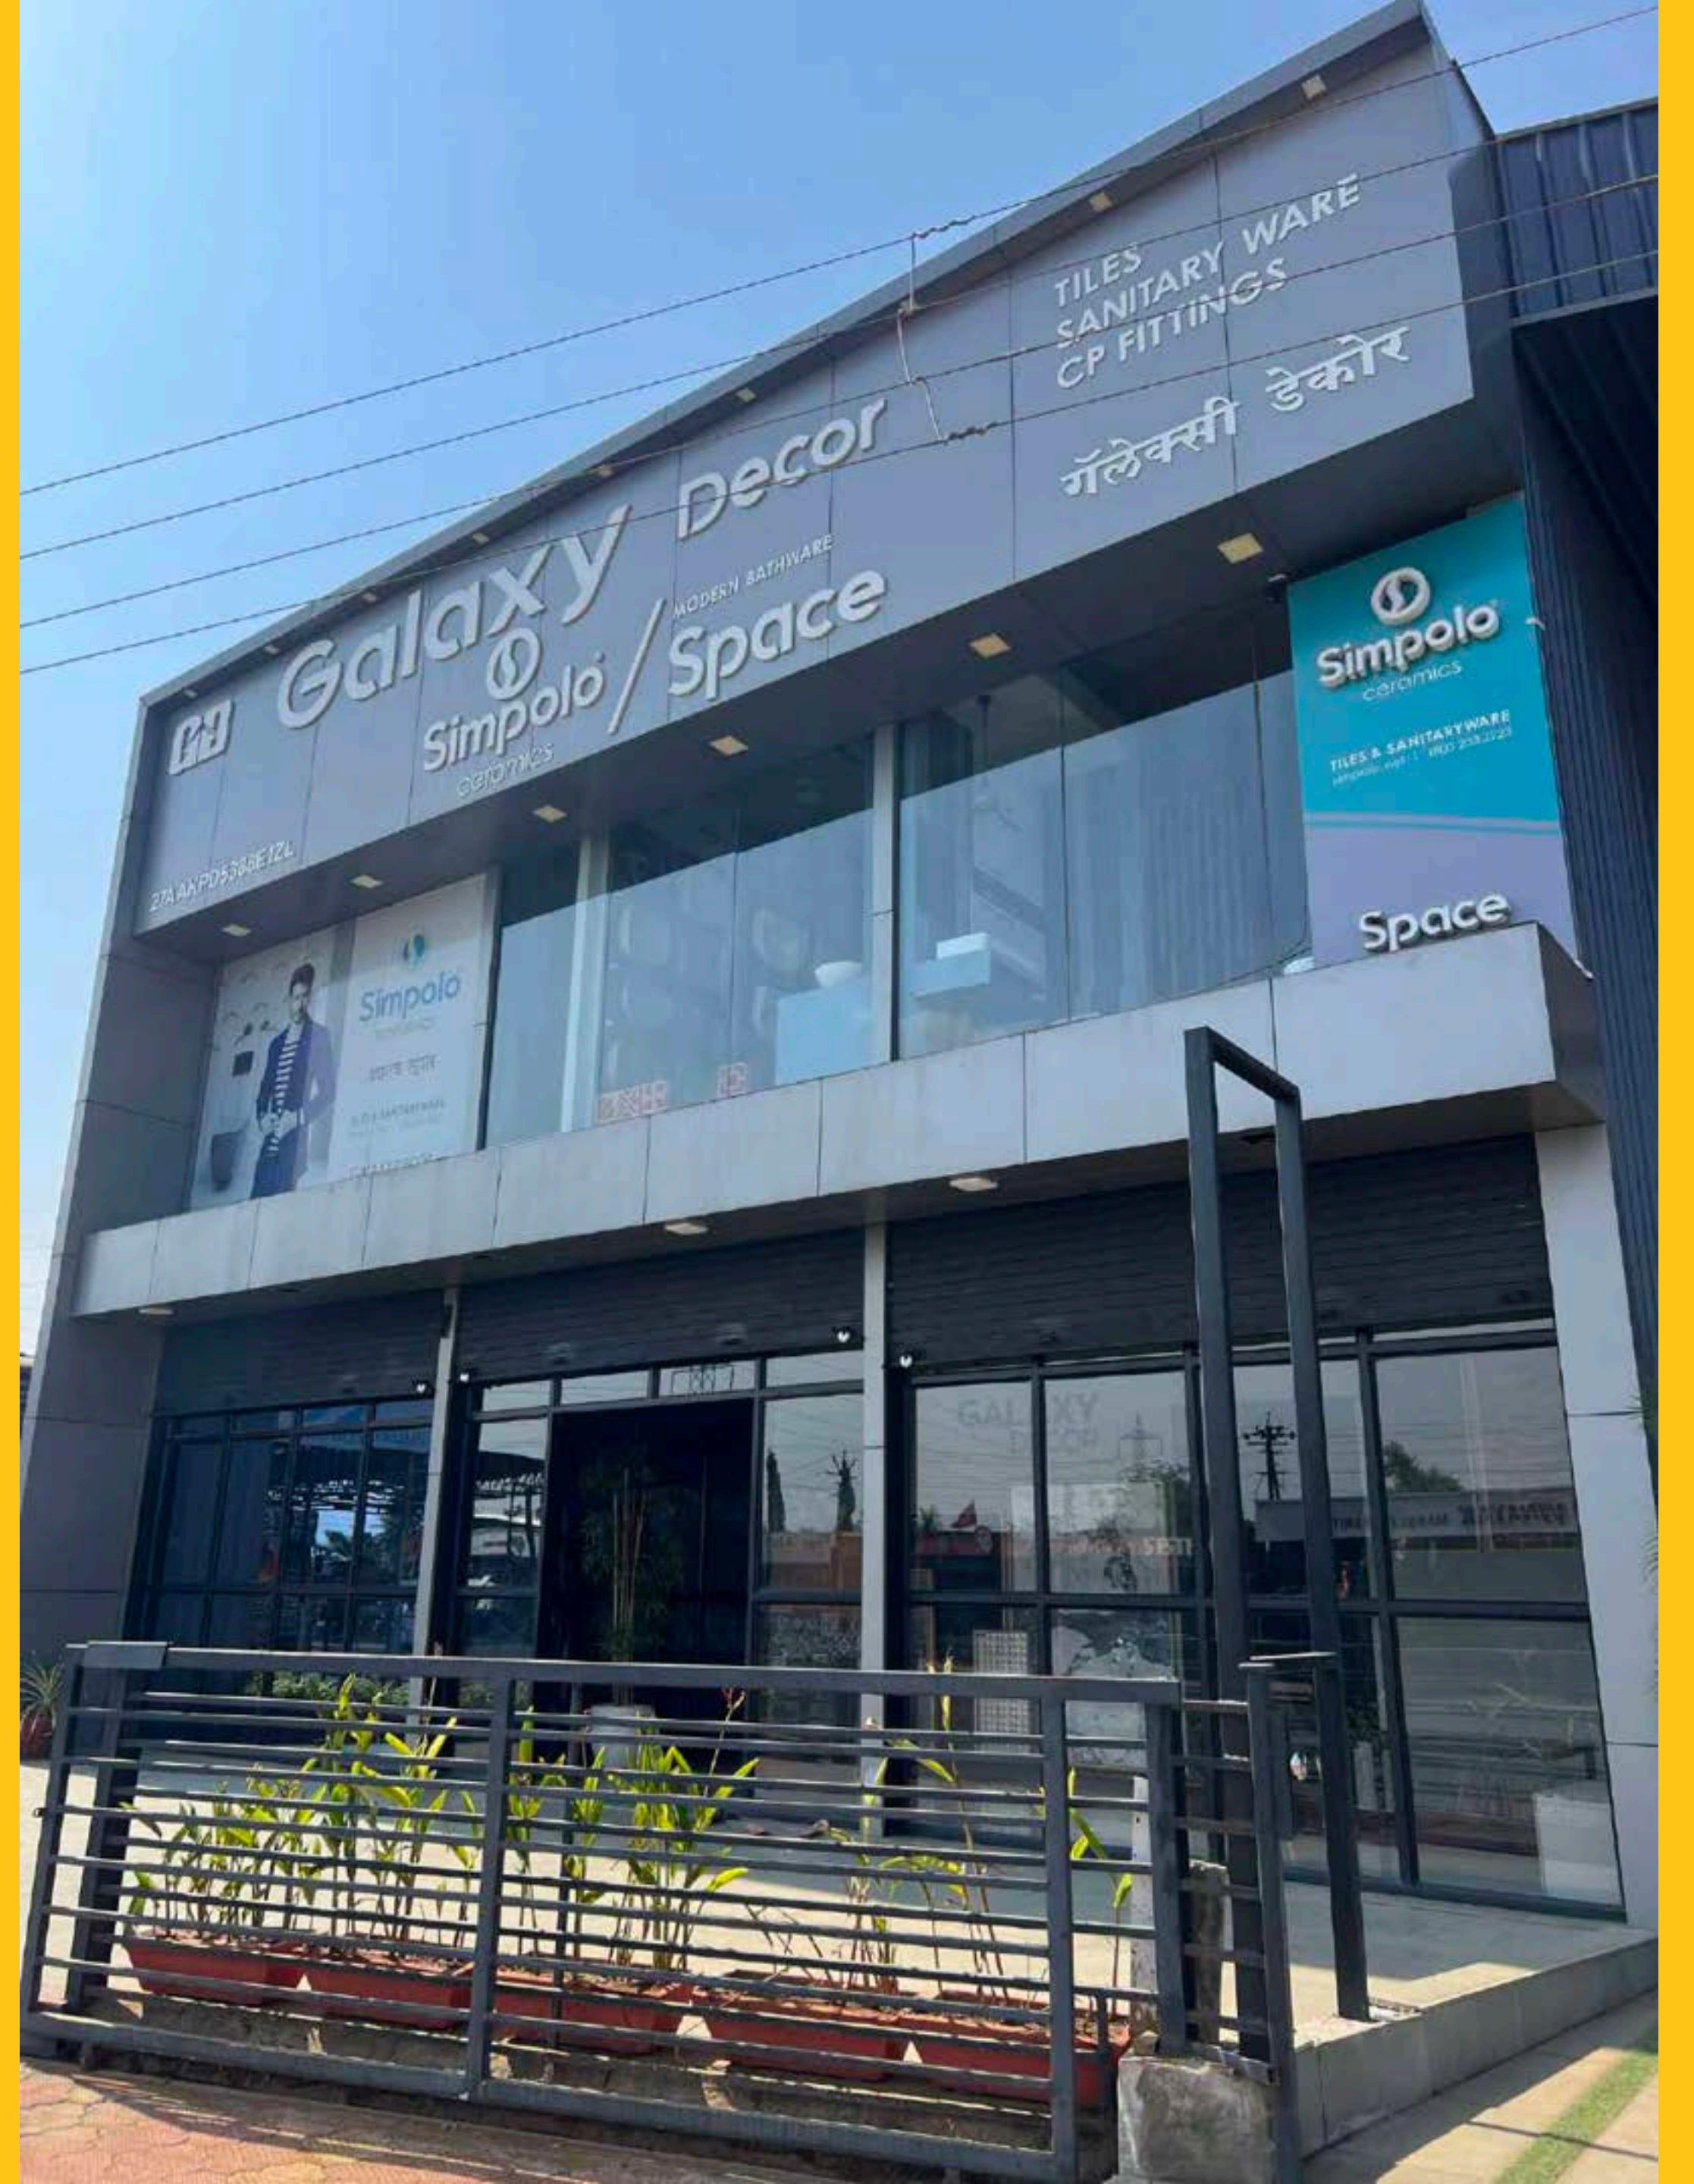

26 APRIL 2024

GALAXY DECOR

What to expect ?

- About Galaxy Decor
- About Tiles
- Why Galaxy Decor
- Ideal Referral Partners

ABOUT - GALAXY DECOR

- **Humble beginning in 1995 by Manoj Dhingani**
- **Family run business with focus on customer satisfaction . Customer Satisfaction is our No.1 priority**
- **Currently operating 3 stores in Kolhapur, with each store specialising in specific customer needs**
- **1 stop solution for all Tiling related requirements**