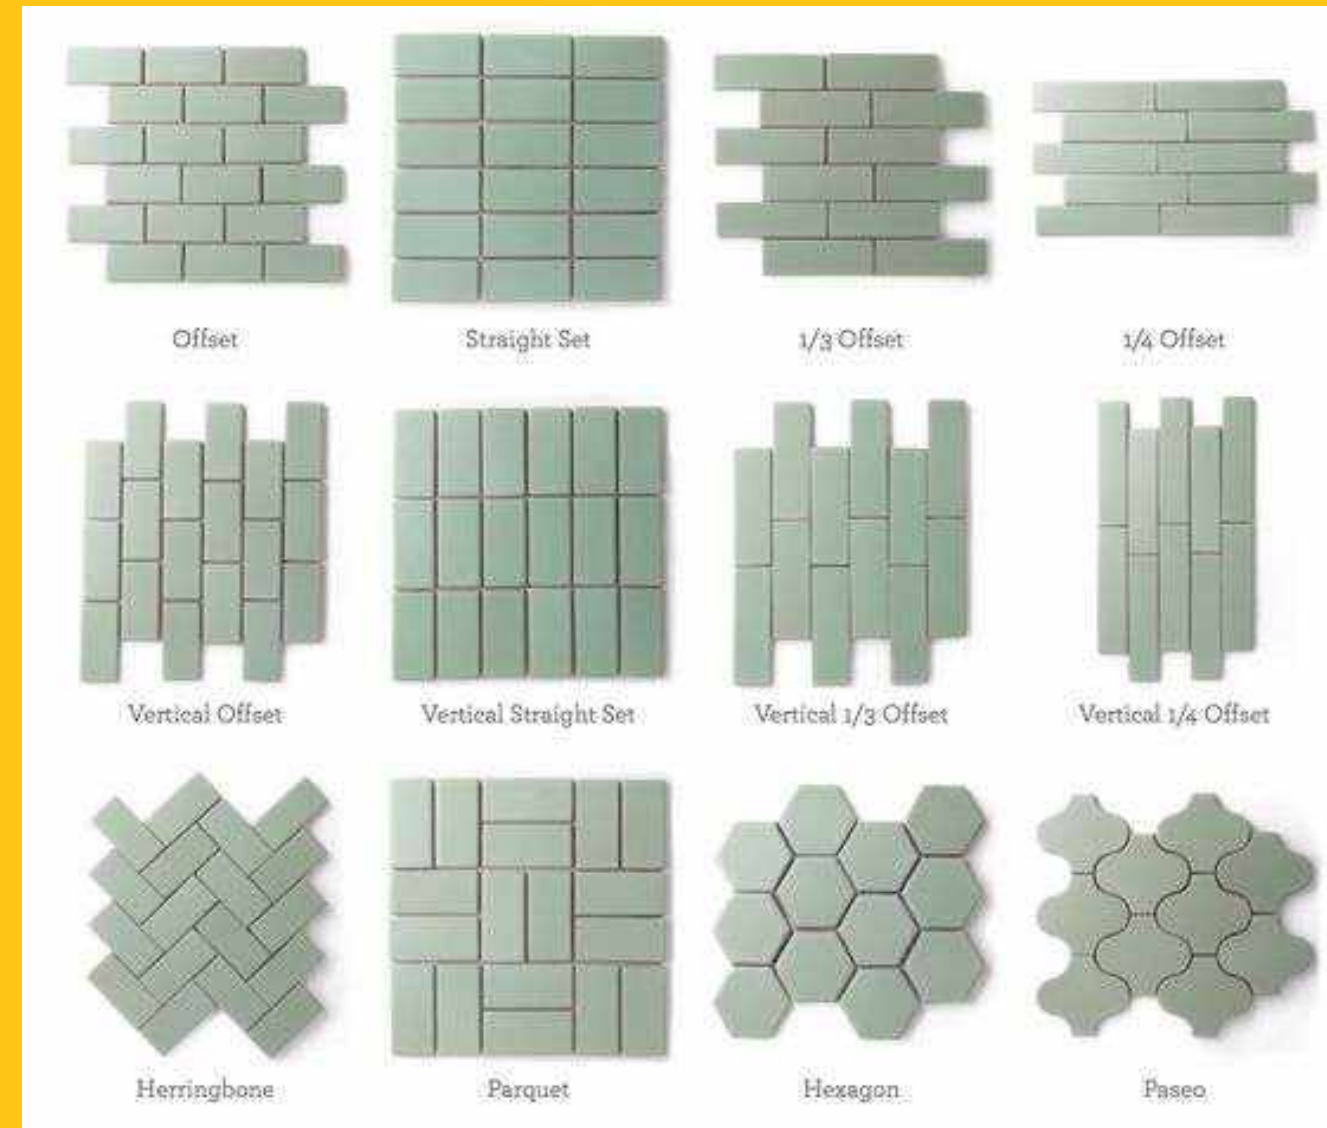

Mosaic Tiles