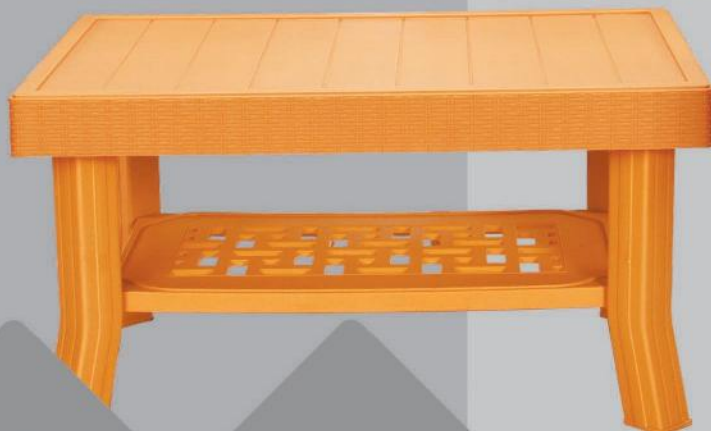

Vegas

Vegas

Key Features

Height - 470 mm

Width - 600 mm

Length - 900 mm