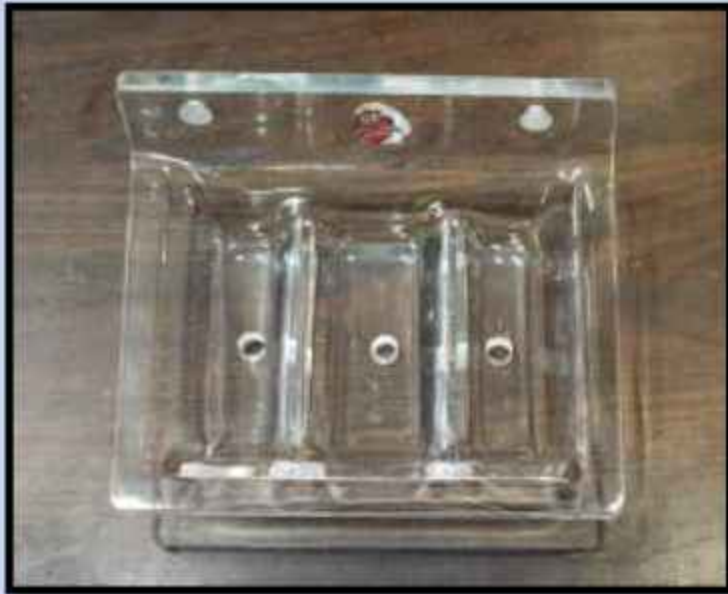

ACRYLIC PRODUCTS