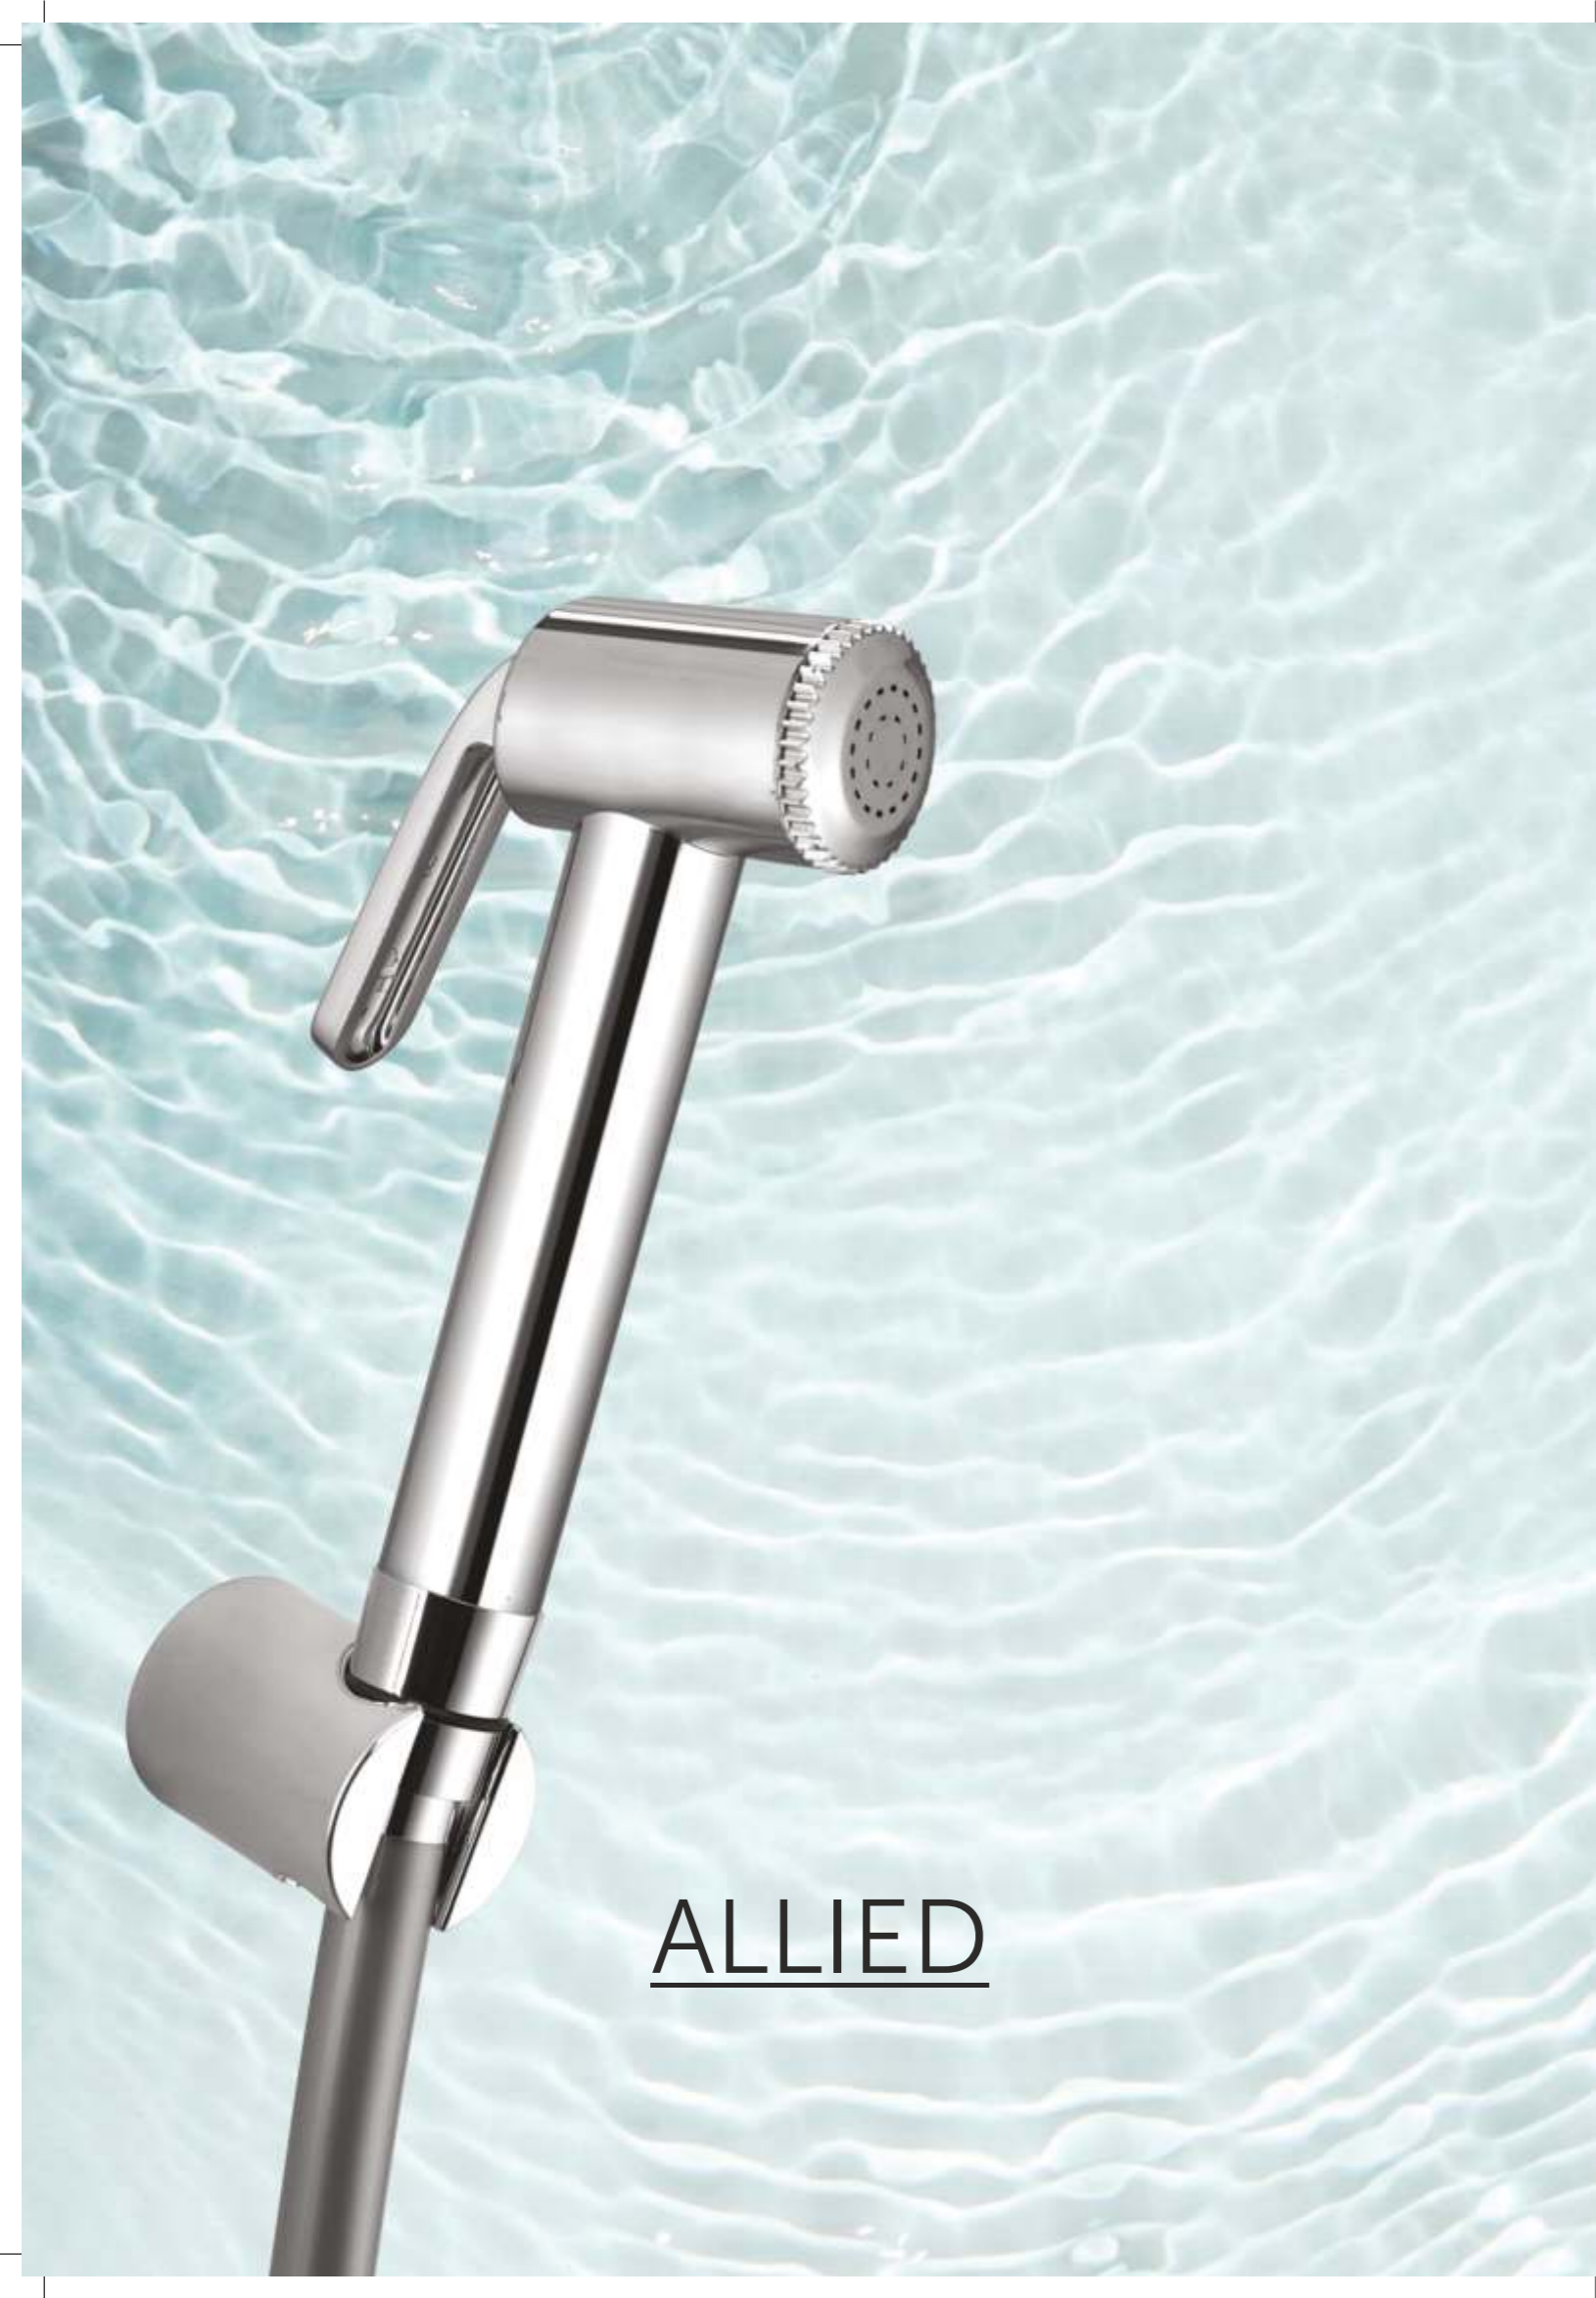

F-SERAK503011AWA
ALIVE 150X250 MM SHOWER-WHITE
MRP ₹ 3,800

F-SERAK503011ABEA
ALIVE 150X250 MM SHOWER-BEIGE
MRP ₹ 3,800

F-SERAK503011AWGA
ALIVE 150X250 MM SHOWER-WH GOLD
MRP ₹ 7,300

F-SERAK503011ABGA
ALIVE 150X250 MM SHOWER-BLK GOLD
MRP ₹ 7,300

F-SERAK503011ABEGA
ALIVE 150X250 MM SHOWER-BEG GOLD
MRP ₹ 7,300

BATHROOM
AND KITCHEN
FITTINGS COLLECTION

ALLIED

ALLIED

F-NIRAK00100PRA
HEALTH FAUCET (ABS) WITH
HOSE & HOOK
MRP ₹ 1,000

F-NIRAK00101A
ABS HEALTH FAUCET WT PIPE & HOOK
MRP ₹ 1,450