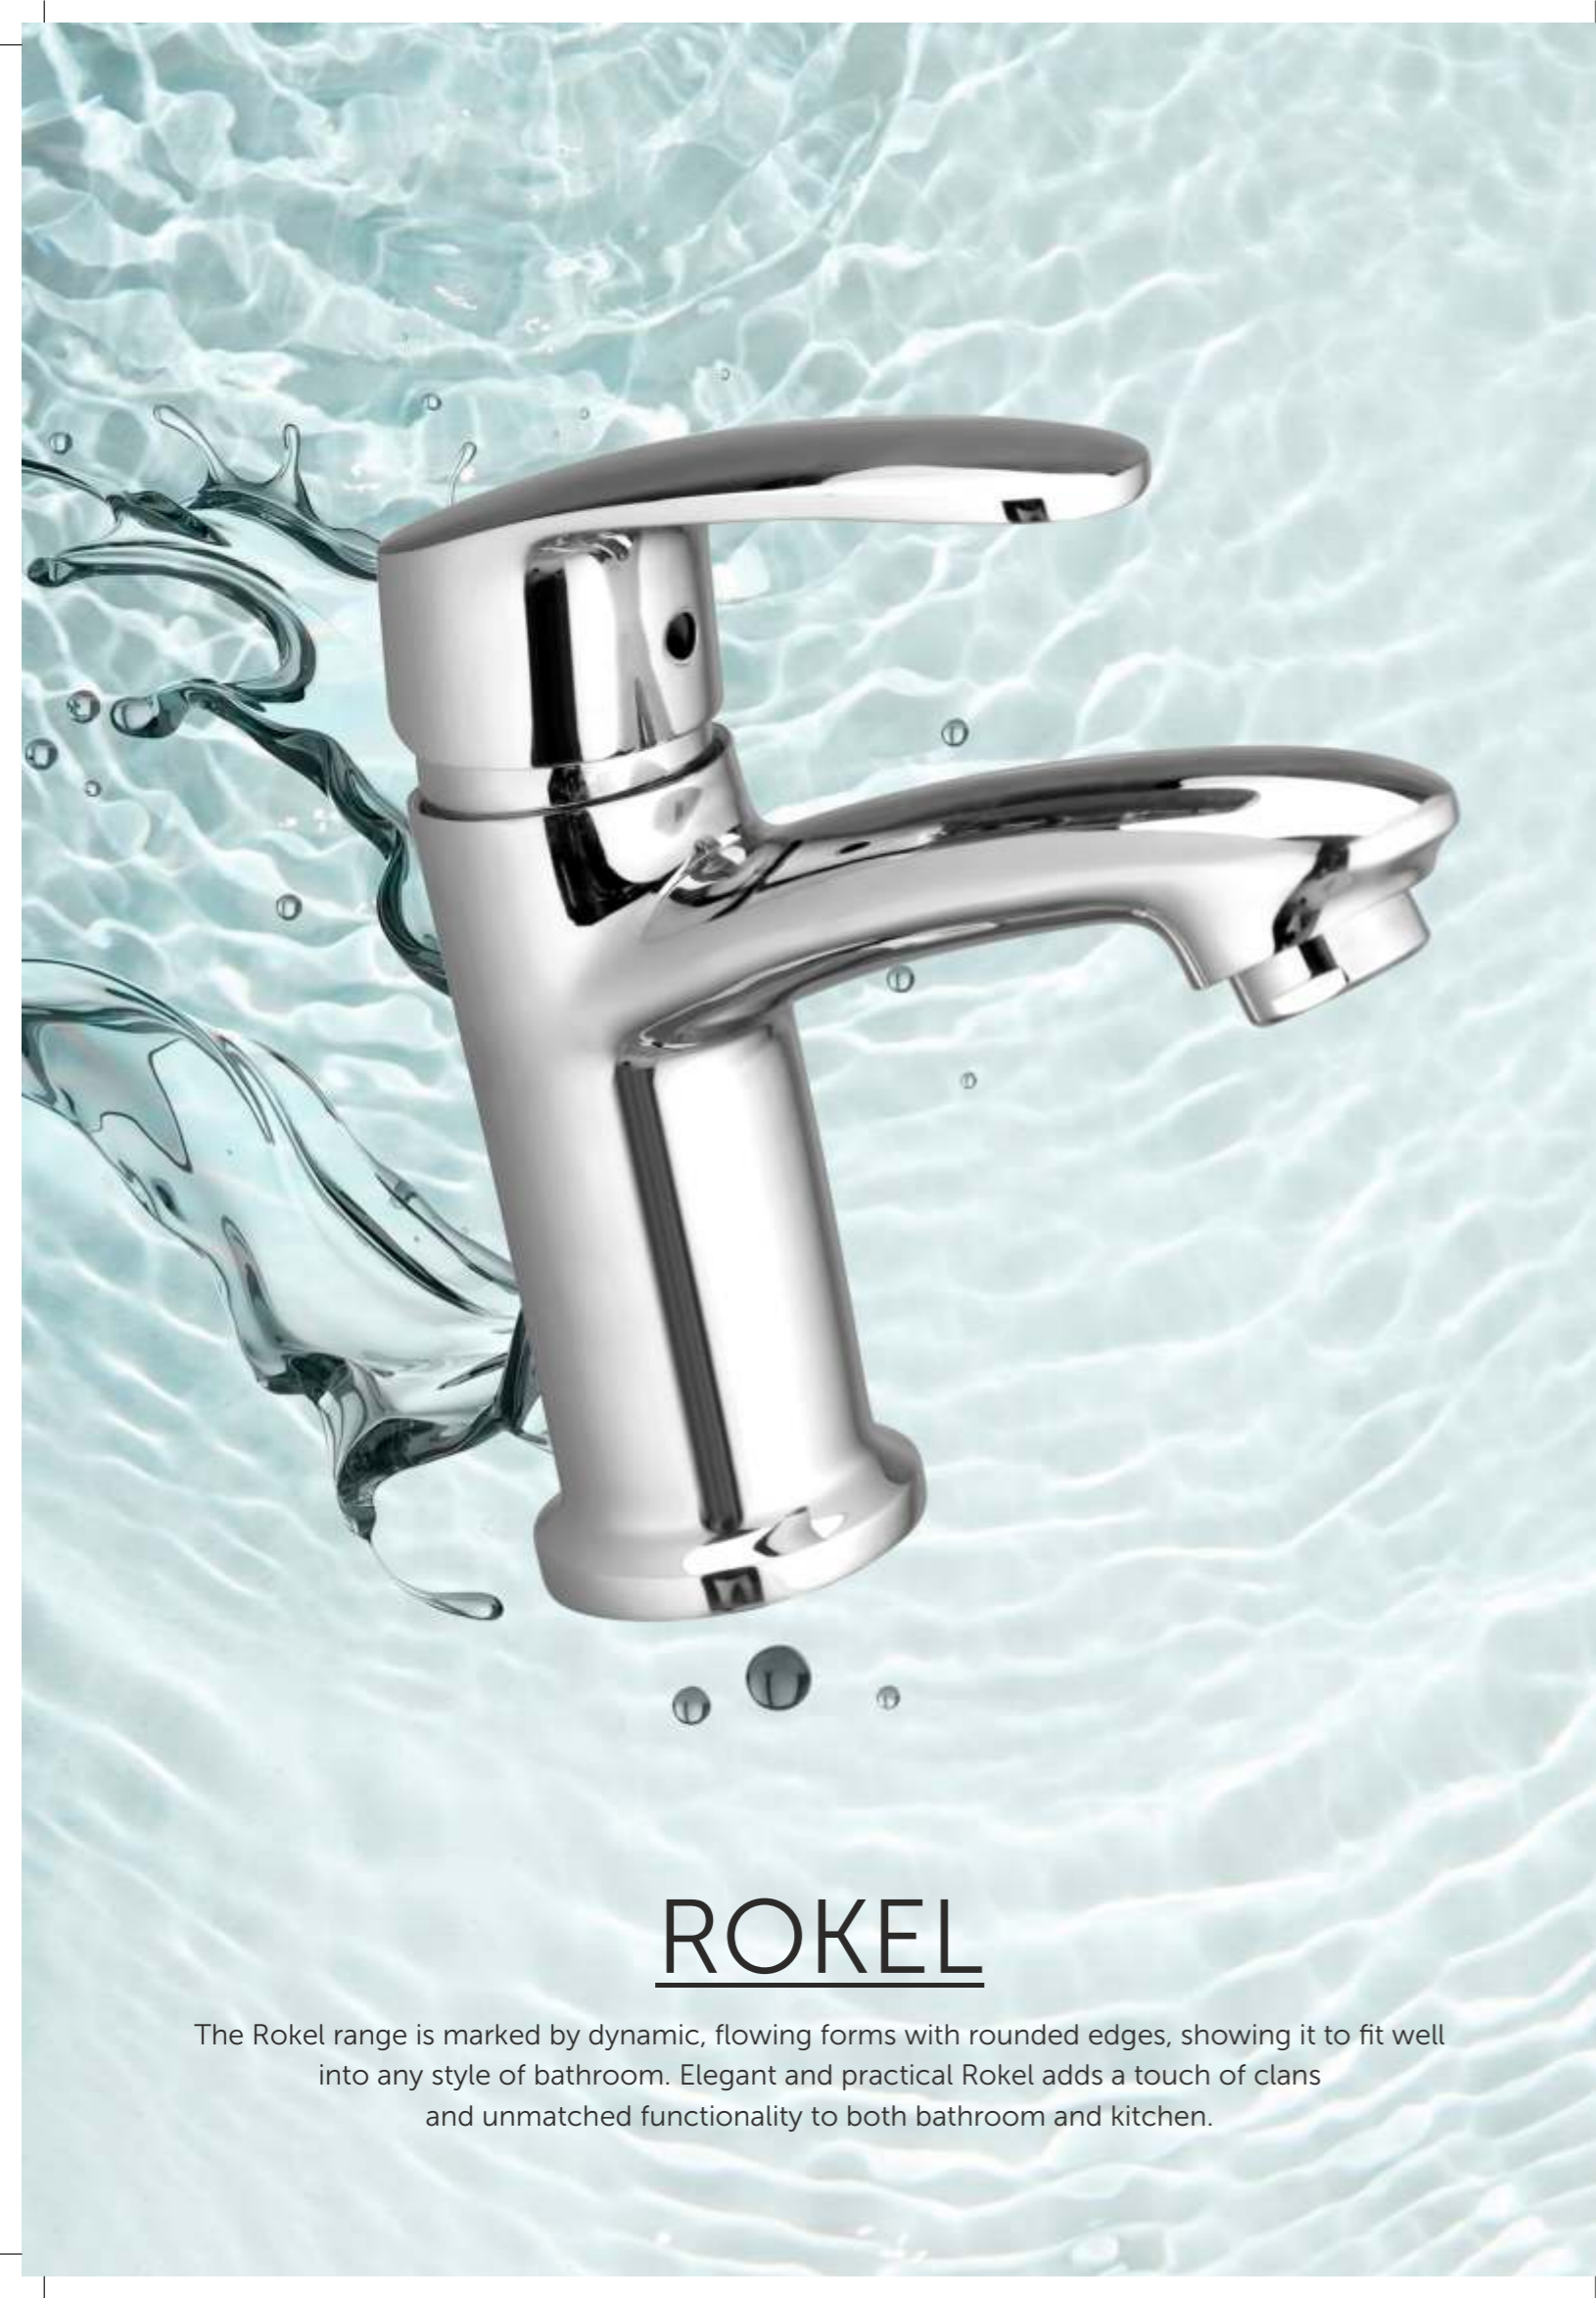

ROKEL

The Rokel range is marked by dynamic, flowing forms with rounded edges, showing it to fit well into any style of bathroom. Elegant and practical Rokel adds a touch of class and unmatched functionality to both bathroom and kitchen.

ROKEL

F BATHROOM
AND KITCHEN
FITTINGS COLLECTION