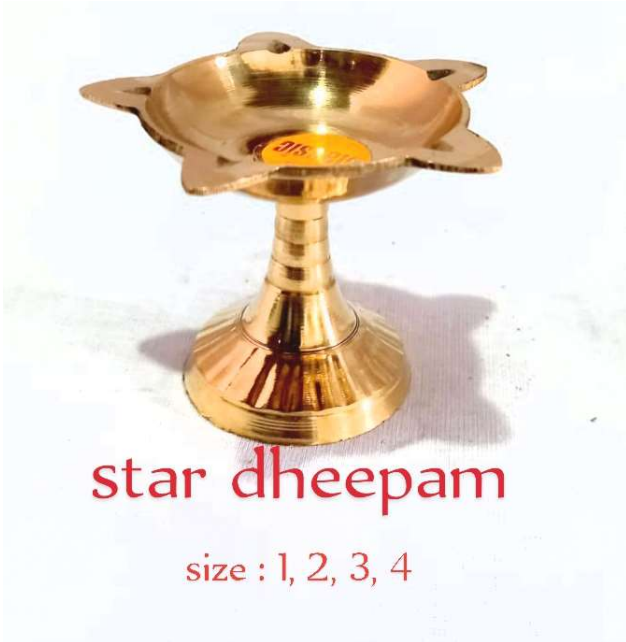

size : 1, 2

mukkali spl
size : 3, 4, 5, 6

spl annam kutthu vilakku
size : 12, 14, 16, 18, 20, 24

oval tray size : 10, 12, 14, 16

hantic kabalam

coffee filter

size : 1, 2, 3, 4

oil cup spl

size : 1, 2, 3, 4

gold door bell

size: .5, .75, 1, 1.25, 1.5, 2

rettai kuzhi

cop moghal jug

size : small, big

murukku achu

size : 1, 2

star dheepam

size : 1, 2, 3, 4

ag katori

size : 1, 2, 3

brass chain

cop luxury glass

ag piyali

size : 1, 2, 3