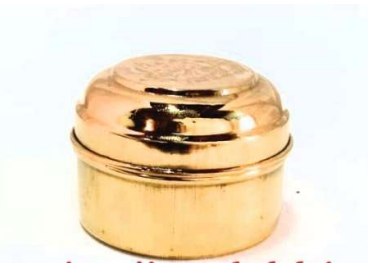

size : 1, 2, 3, 4, 5

new lid dhoopakal

brass glass ringer

brass chandana pezha

size : 1, 2, 3, 4

glass udupi dheepam

size : 1, 2, 3, 4

rim jim dabbi

size : 1, 2

mukkali spl
size : 3, 4, 5, 6

spl annam kutthu vilakku
size : 12, 14, 16, 18, 20, 24

oval tray size : 10, 12, 14, 16

hantic kabalam

coffee filter

size : 1, 2, 3, 4

oil cup spl