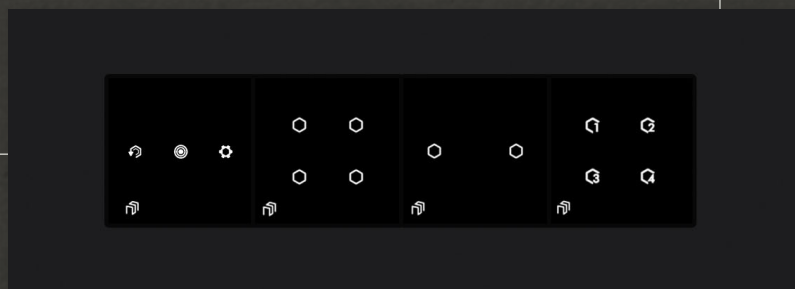

INTELLIGENT LIGHTING

See things in a new light everyday.

PRODUCT RANGE

GATEWAY | SMART SWITCHES - 4 RELAY ON/OFF | TRIAC | 0-10
ANALOG | TRAILING EDGE | 2 RELAY ON/OFF | 2WAY ON/OFF | DALI |
DMX | 1 RELAY 16 AMPS | SCENE CONTROLLER

Let your home reflect your mood - just tell Alexa or google home to turn on your favourite mood or simply create an entire ambience with a single touch with our beautiful and elegant smart switches.

Whether its dimming your cove lights or setting your favourite mix of red, green and blue, NUOS is there for you.

Let NUOS spoil you by turning lights on or off automatically as per your requirements.