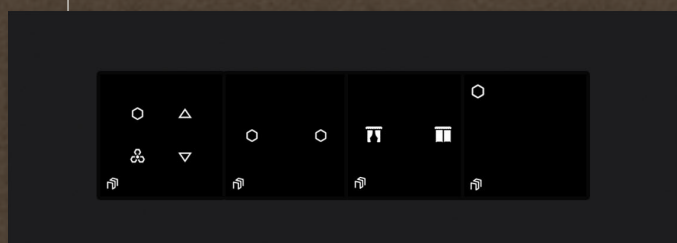

INDULGENT COMFORT AND CONVENIENCE

Feel comfortable in your own skin.

PRODUCT RANGE

1 LIGHT 1 FAN SMART SWITCH | DOOR LOCK CONTROL | CURTAIN
CONTROL | IR BLASTER | ALEXA & GOOGLE HOME

Did we mention that you could schedule your coffee maker or any other appliances to match your busy schedule?

Or turning on the AC at your comfortable temperature and TV to your favourite channel with just one click of a button - Or better just tell Alexa or Google Home to do it for you sitting right from the comfort of your bad boy recliner! There's more-you can now open or close your curtains at the click of a button.

Have a habit of forgetting your keys - worry no more! Just unlock your door remotely, sitting right in the middle of your board meeting!