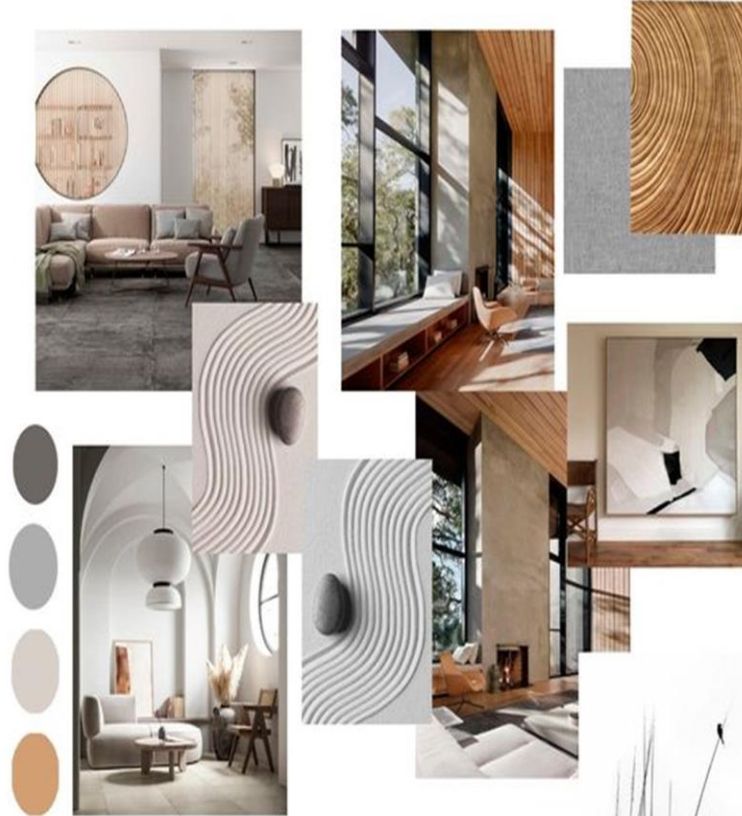

MODERN DESIGN CONCEPT

- Monochrome colours
- Uncluttered spaces
- Simple furniture
- geometric shapes
- Natural materials

Minimalistic