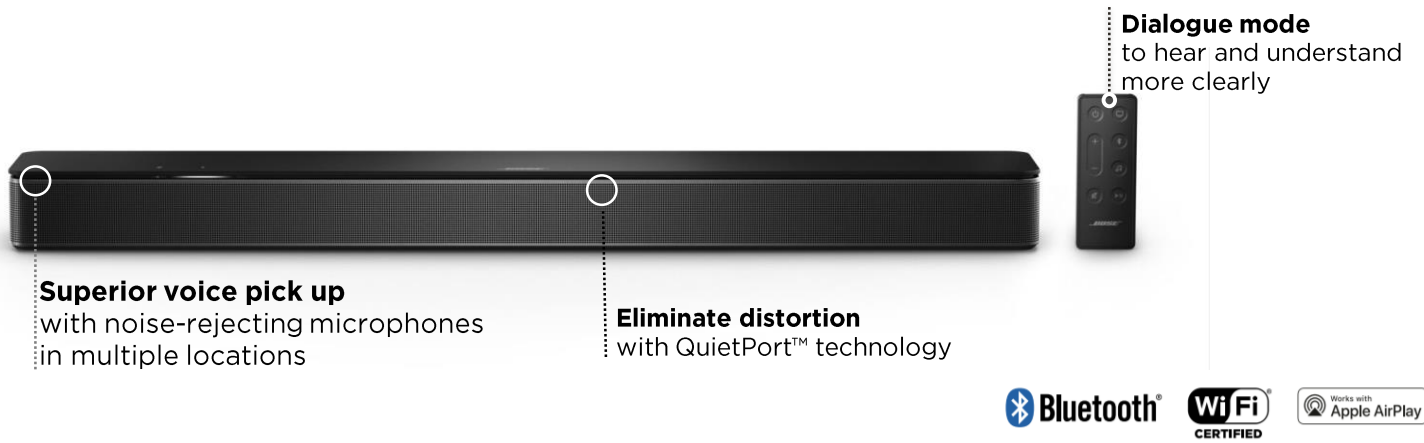

Competitive Advantage

Features & Benefits

Wireless streaming	Play anything from your phone or tablet with Wi-Fi®, <i>Bluetooth</i>®, and Apple AirPlay 2, compatibility.
Optional add-on bass module and surround speakers	Add the optional Bose Bass Module 500 or 700, and Bose Surround Speakers to feel the impact of thunderous bass and full-on surround sound.
Multi-room audio	Part of a new Bose family of smart speakers and soundbars designed to be compatible with each other so you can enjoy more music in more rooms.
Dolby Digital® decoding	Enhances the Bose Smart Soundbar 300's audio capabilities to create a richer, more satisfying listening experience with remarkable realism
Sleek design	Low profile so it sits easily below the TV or mount it to the wall with the optional accessory wall bracket (sold separately).
HDMI™ ARC	Audio return channel uses a single HDMI connection to send audio from a TV to the soundbar.
SimpleSync™	Provides the ability to group your Noise Cancelling Headphones 700 to the family of Bose Smart Soundbars for a private listening experience or group a SoundLink <i>Bluetooth</i>® speaker with a smart speaker or soundbar to play them in perfect sync.
Simple set-up	One simple connection to your TV via included optical cable or optional HDMI.
Bose Music app	Free app guides you through setup and provides access to music services and more.

Specifications

Weight	5.5 lbs (2.49 kg)
Dimensions	26.58" L x 4.02" W x 2.21" H (67.51 cm x 10.21 cm x 5.61 cm)
Available Colors	Bose Black
Warranty	The product is covered by a limited one-year warranty in the US. International warranty periods vary.

In the Box