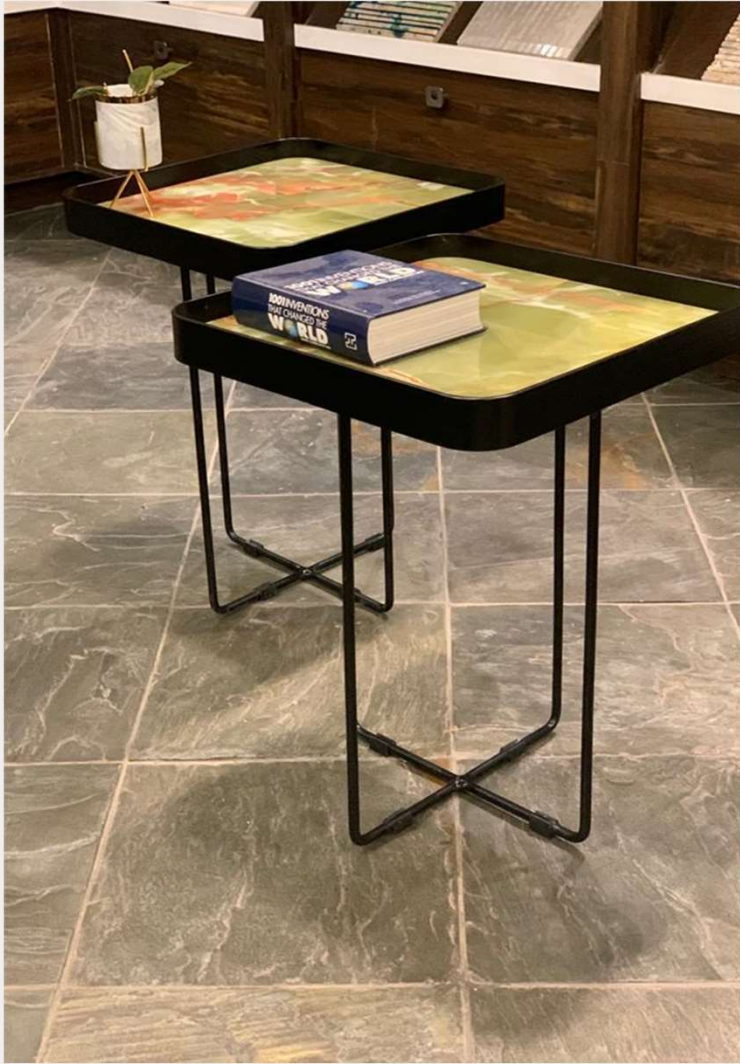

SIDE TABLE

This end table set is derived from the sophistication of English culture. The combination holds patterned tabletops in white inlay marble. With this, the tables are square in shape and are balanced upon thin legs.

BEAUTIFULLY HANDCRAFTED