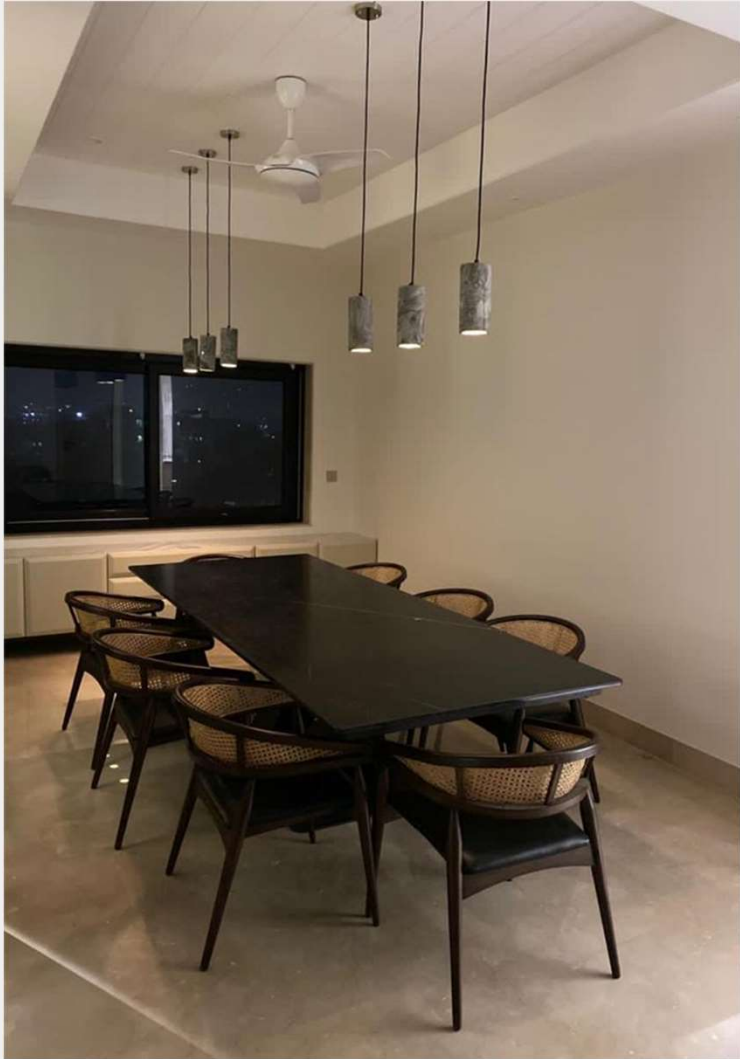

DINING TABLE

The Black Marquina marble dining table with black coated legs is firm, visually beautiful, fashionable, and a focal point of the space. It not only completes your ideal contemporary dining area but also exudes a refined and welcoming atmosphere kudos to its sophisticated demeanor and innovative construction.

BEAUTIFULLY HANDCRAFTED