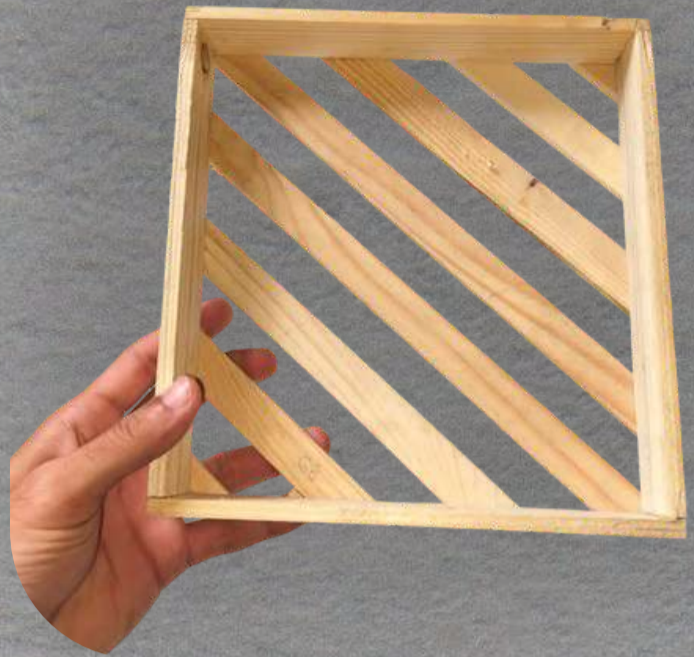

CRATE TRAY

Size - 10" x 10"/
12" x 12"/14" x 14"
Minimum Quantity - 20
Price - Rs. 90/ 110/ 130