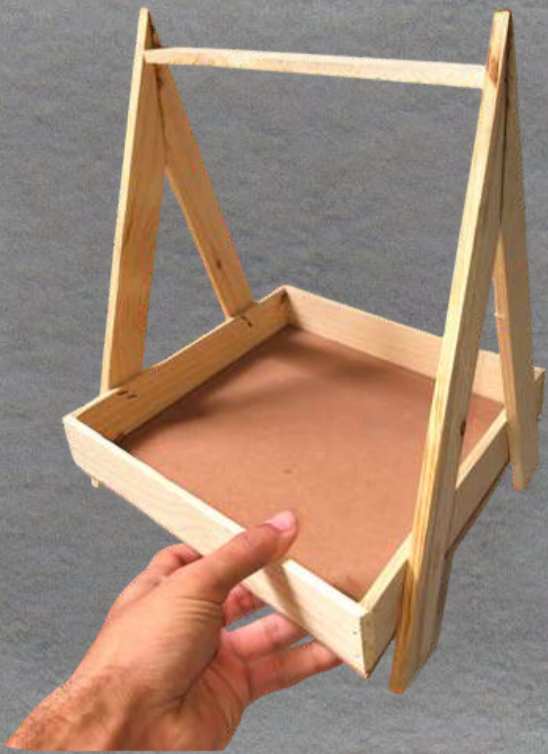

KITE SHAPE HAMPER

Size - 12" x 12"
Minimum Quantity - 20
Price - Rs. 140