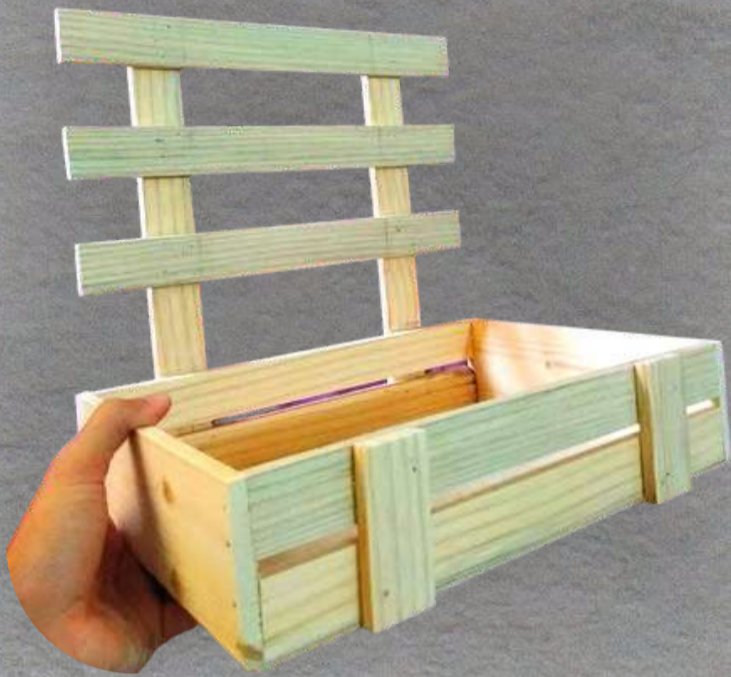

CHOCOLATE BOX

Size - 10" x 12"
Minimum Quantity - 20
Price - Rs. 220

TISSUE BOX

Size - 5" x 9"
Minimum Quantity - 20
Price - Rs. 160

DRY FRUIT TRAY

Size - 12" x 12" /
14" x 14"
Minimum Quantity - 20
Price - Rs. 180 / 200