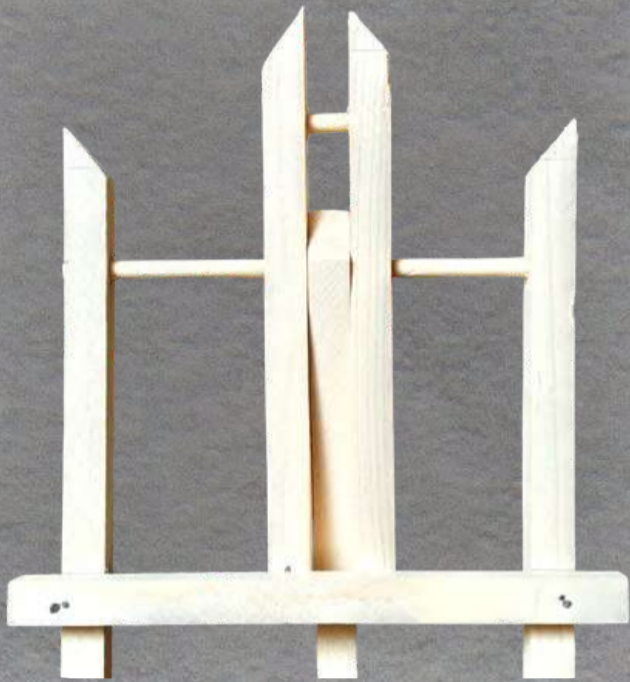

STAND

Size - 6" / 8"/10"/12"
Minimum Quantity - 50
Price - Rs. 70 /80/100/120