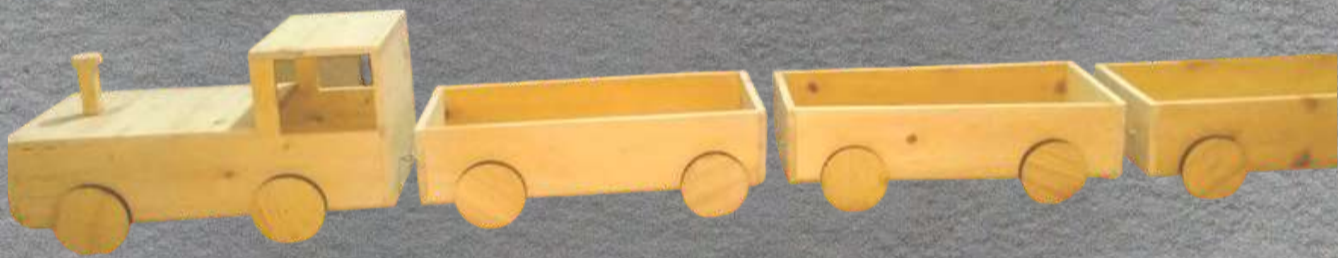

TRAIN - CHUK CHUK GAADI

Size - Engine --4" x 10"
/bogi--4" x 10"
Minimum Quantity - 20
Price - Rs. 200