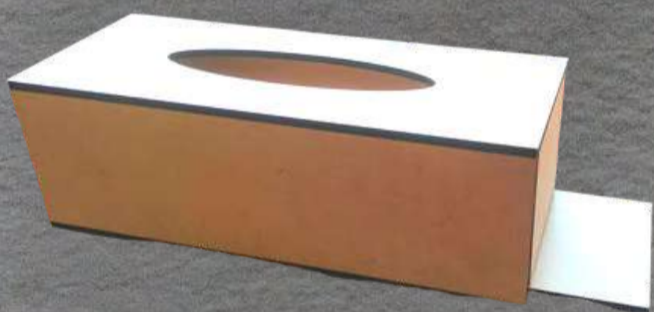

TOP CURVED BOX

Size - 10" x 10"
12" x 12"/14" x 14"
Minimum Quantity - 10
Price - Rs. 320/340/380

ROUND HANDLE - 3JAR BASKET

Size - 3" x 9"
Minimum Quantity - 20
Price - Rs. 180

3 JAR BASKET

Size - 3" x 6" /
3" x 7" / 3" x 9"
Minimum Quantity - 20
Price - Rs. 140 /
150 / 180

CHOCOLATE BOX

Size - 10" x 12"
Minimum Quantity - 20
Price - Rs. 220

TISSUE BOX

Size - 5" x 9"
Minimum Quantity - 20
Price - Rs. 160

DRY FRUIT TRAY

Size - 12" x 12" /
14" x 14"
Minimum Quantity - 20
Price - Rs. 180 / 200