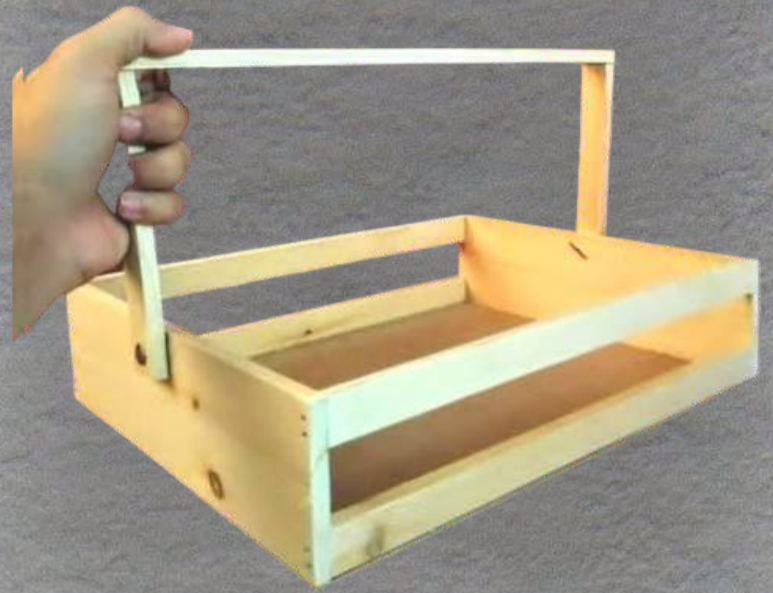

Size - 9" x 12"
Minimum Quantity - 10
Price - Rs. 220/piece

SHORT HANDLE BOX HAMPER

Size - 10" x 12" x 3"
Minimum Quantity - 20
Price - Rs.

BOTTLE SHAPE JAR BASKET

Size - 4" x 6" x 3"
Minimum Quantity - 10
Price - Rs. 220