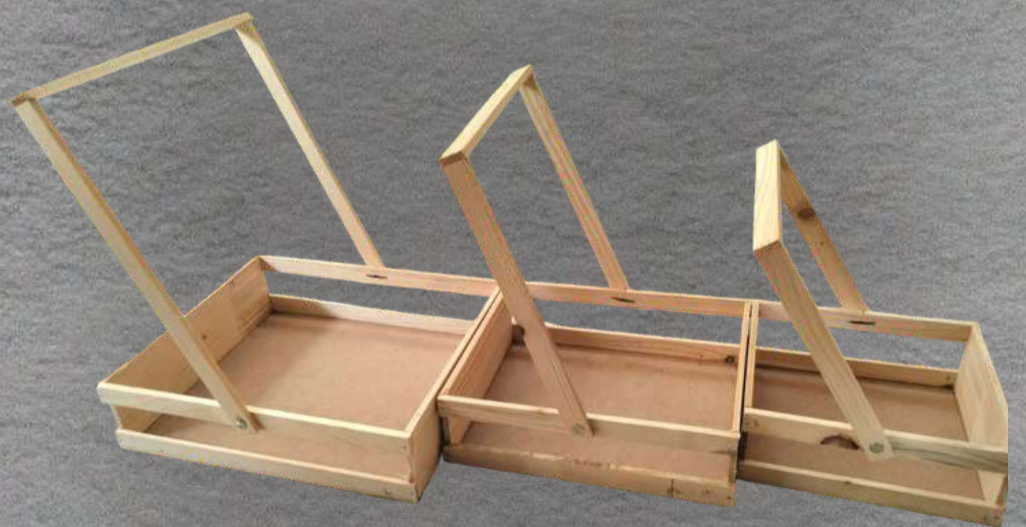

FANCY CRATE BASKET WITH DOUBLE LAYER

Size - 10" x 12"
Minimum Quantity - 15
Price - Rs. 260

WOOD CART LORI

Size - 6" x 9"
Minimum Quantity - 20
Price - Rs. 220

DOUBLE DECKER

Size - Upper -- 10" x 12"
Lower -- 10" x 14"
Minimum Quantity - 20
Price - Rs. 180