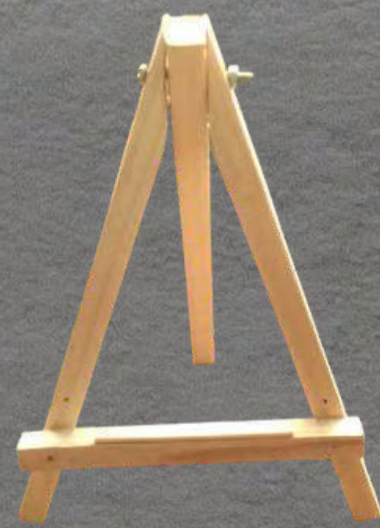

DOUBLE LAYER BASKET

Size - 9" x 9"
Minimum Quantity - 20
Price - Rs. 180

CRATE BOX WITH HANDLE

Size - 10" x 10"
Minimum Quantity - 20
Price - Rs. 260

LIGHTNING STYLE

Size - 4"/6"/8"/10"/12"
Minimum Quantity - 10
Price - Rs. 120/140/180/210/240

MOBILE STAND

Size - 4"/6"/8"/10"/12"
Minimum Quantity - 25
Price - Rs. 20/35/45/65/75

ROUND HANDLE BASKET

Size - 9" x 12"
Minimum Quantity - 20
Price - Rs. 160

THIN HANDLE TRAY BASKET

Size - 8" x 8" /
10" x 10" / 12" x 12"
Minimum Quantity - 20
Price - Rs. 110/130/150