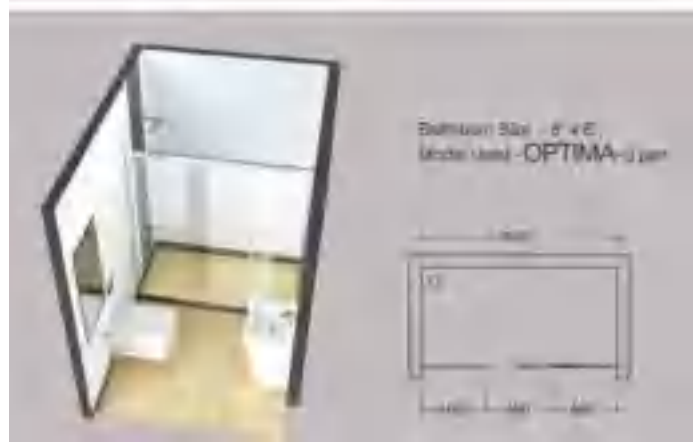

Jaquar Shower Enclosure For Every Bathroom

Bathroom Concepts with Jaquar Shower Enclosures

Jaquar
Bathroom
Concepts