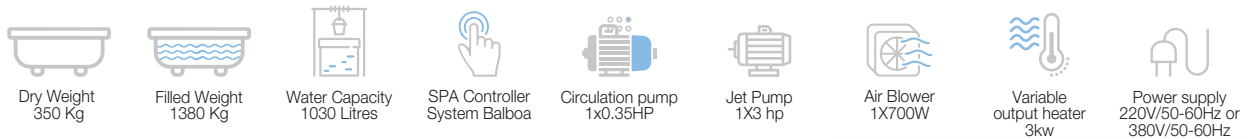

Specifications

Disclaimer: Pictures shown are for illustration purpose only