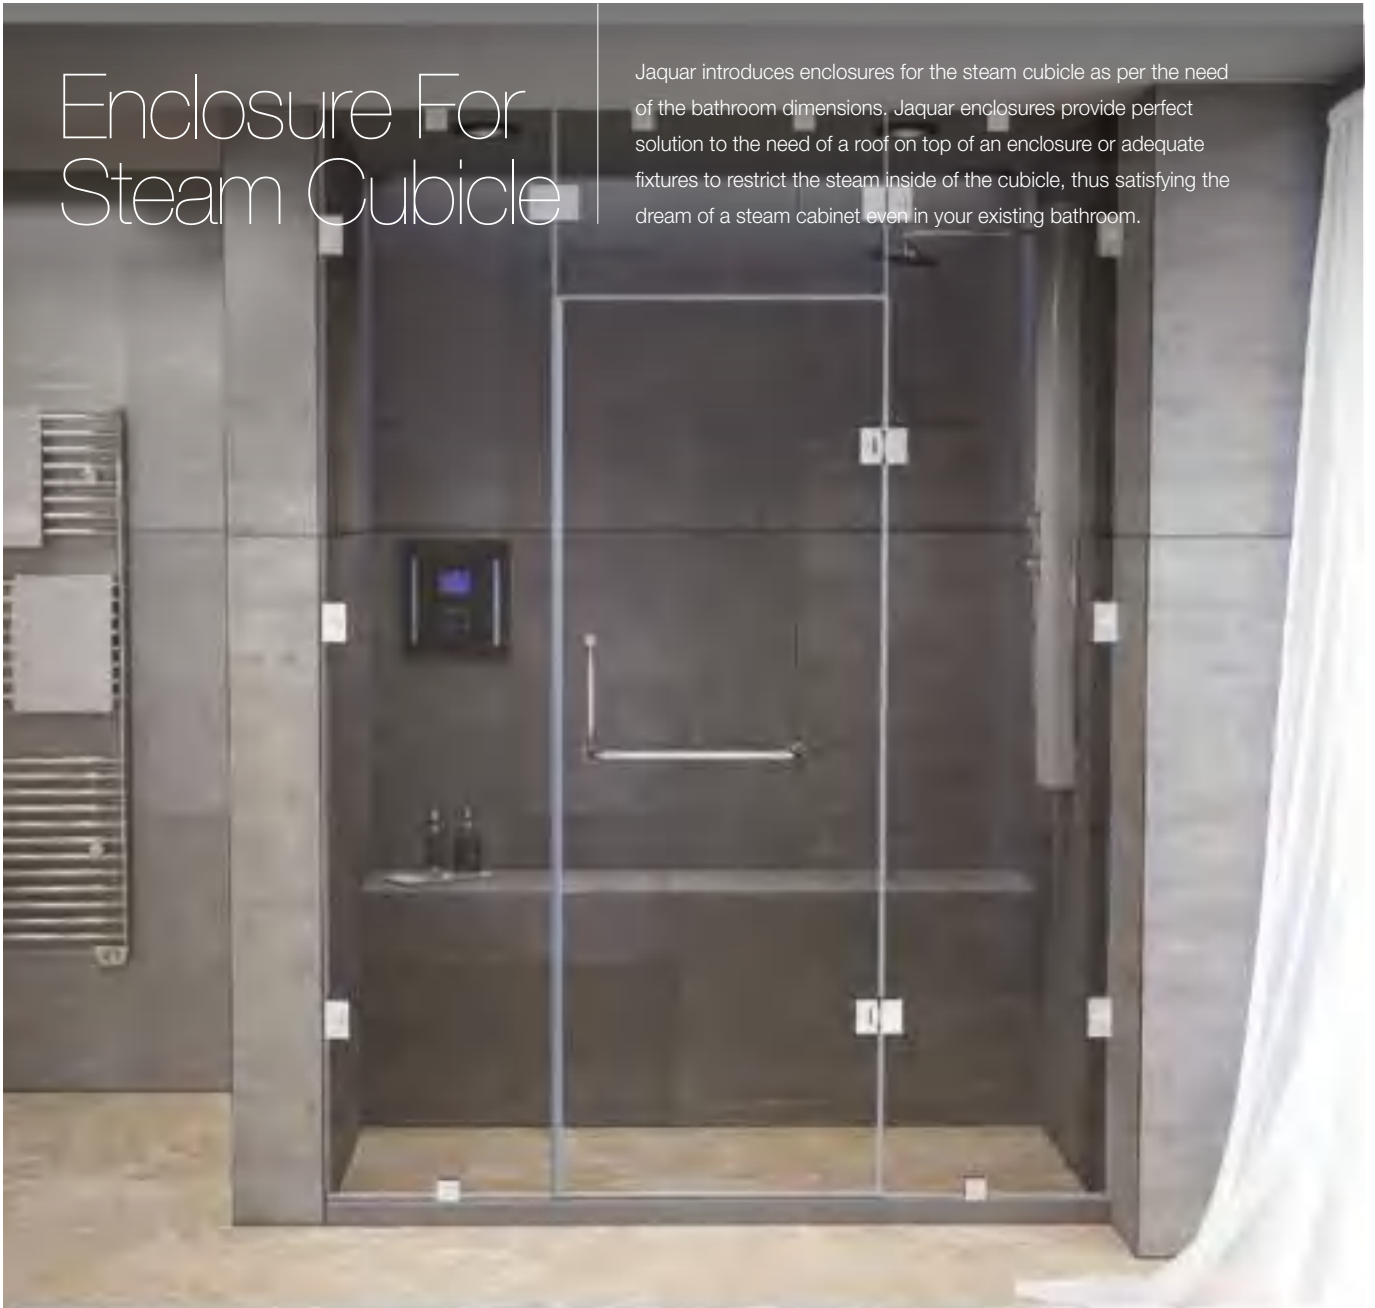

Available in 200/300/400/500 litres

For centralised hot water solutions

Recommended as the Centralised Heating Solution for Multiple Bathrooms

Enclosure For Steam Cubicle

Jaquar introduces enclosures for the steam cubicle as per the need of the bathroom dimensions. Jaquar enclosures provide perfect solution to the need of a roof on top of an enclosure or adequate fixtures to restrict the steam inside of the cubicle, thus satisfying the dream of a steam cabinet even in your existing bathroom.