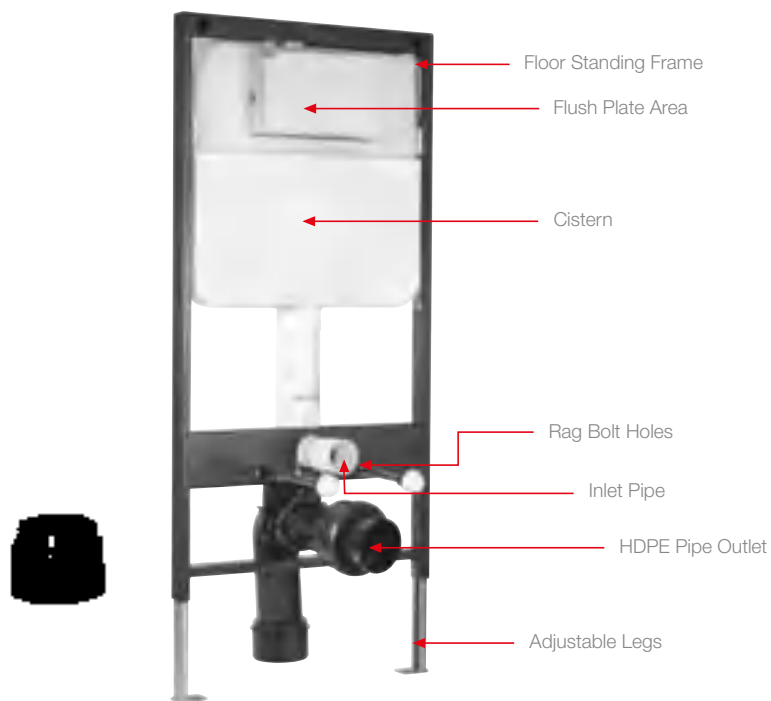

Jaquar's floor standing frames with concealed cisterns not only provide the benefits of easy, quick and perfect installation but also allow you to choose contemporary wall mounted sanitaryware of your choice for the bathroom.

Features

Easy Installation

Easy and hassle free installation as no chiselling of wall is required

Load Bearing Capacity

Wall hung WC can be bolted simply and securely to the frame, which can take a load of up to 400 kg.

Wide Compatibility of WC

Accommodates different types of wall hung WCs as holes are provided at different heights

Perfect Easy Alignment

Fixed inlet and outlet distance (135 mm from centre to centre) means perfect installation of WC, and pre-defined space for cistern results in perfect flushing every time

Adjustable Height

Adjustable legs (0-200 mm) to allow for variation in heights of WC, as required