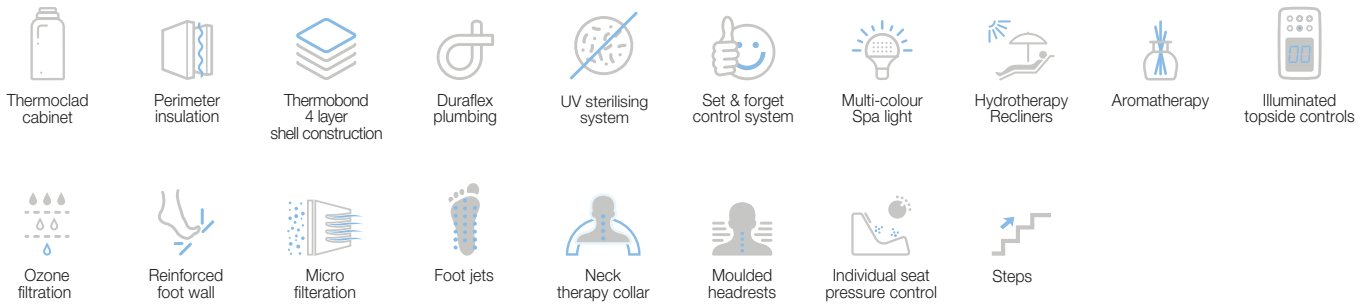

Key features