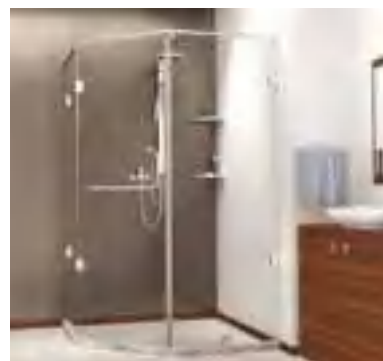

Tempered
Glass

Model No. 1840-P / 1140-P

Specifications

Pentagonal shaped corner entry shower enclosure with two fixed glass and door in between - 3 part

Glass: 8mm / 10mm

Finish: Chrome

JSE-CHR-840P1620H19X

H: 1950 W: 1600-2000 Rs. 38,500

JSE-CHR-840P2024H19X

H: 1950 W: 2001-2400 Rs. 40,500

JSE-CHR-840P2428H19X

H: 1950 W: 2401-2800 Rs. 43,000

JSE-CHR-840P2832H19X

H: 1950 W: 2801-3200 Rs. 47,900

JSE-CHR-140P1620H19X

H: 1950 W: 1600-2000 Rs. 45,000

JSE-CHR-140P2024H19X

H: 1950 W: 2001-2400 Rs. 49,800

JSE-CHR-140P2428H19X

H: 1950 W: 2401-2800 Rs. 54,500

JSE-CHR-140P2832H19X

H: 1950 W: 2801-3200 Rs. 59,300