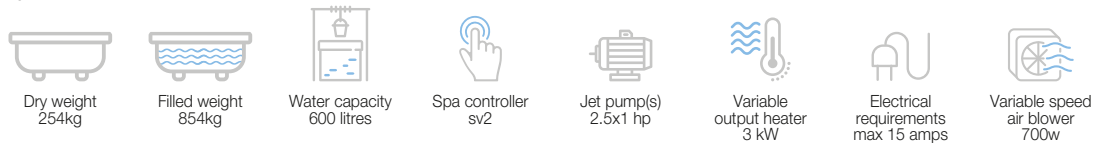

Specifications

Disclaimer: Pictures shown are for illustration purpose only