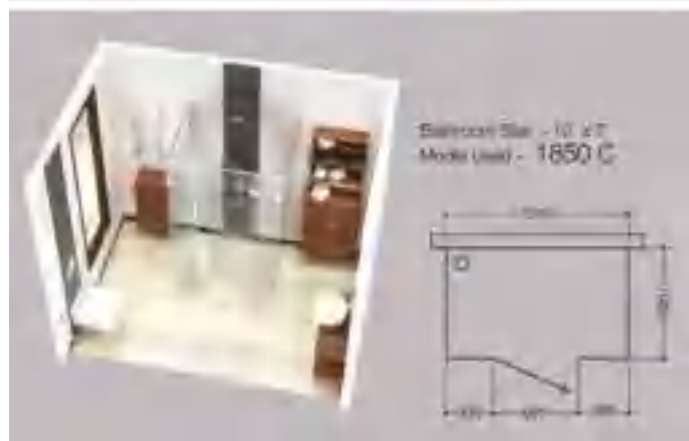

Jaquar Shower Enclosure For Every Bathroom

Bathroom Concepts with Jaquar Shower Enclosures

Jaquar
Bathroom
Concepts