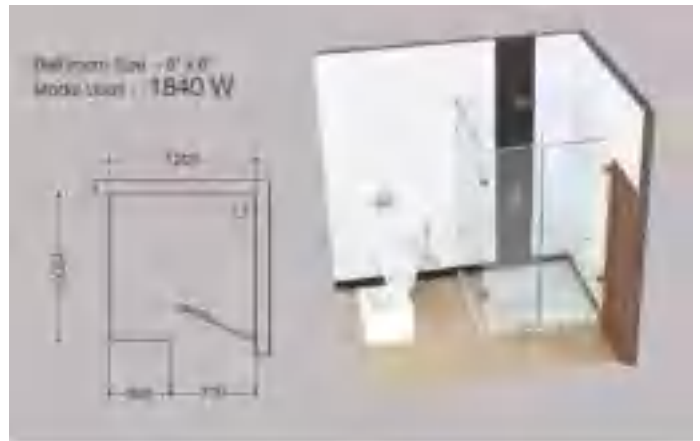

Bathroom Concepts with Jaquar Shower Enclosures

Jaquar
Bathroom
Concepts

Flush Valves

Metropole Flush Valves Regular

FLV-1093N

Metropole Flush Valve Regular 40mm Size (Concealed Body) with Exposed Shut Off Provision & Round Flange