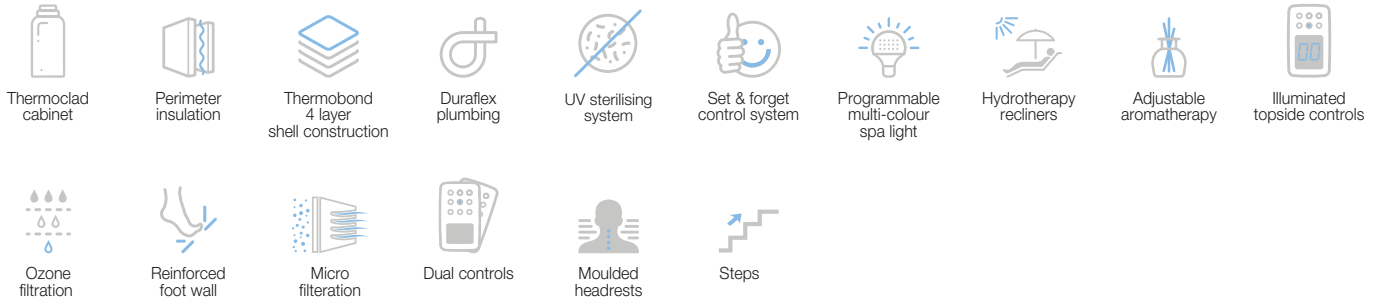

Key features