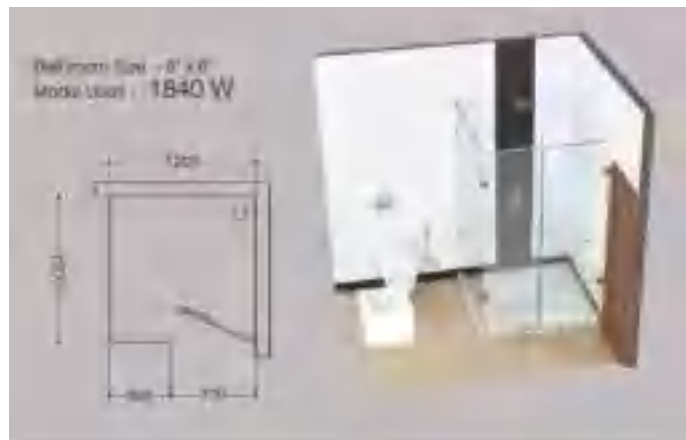

Jaquar Shower Enclosure For Every Bathroom

Bathroom Concepts with Jaquar Shower Enclosures

Jaquar
Bathroom
Concepts