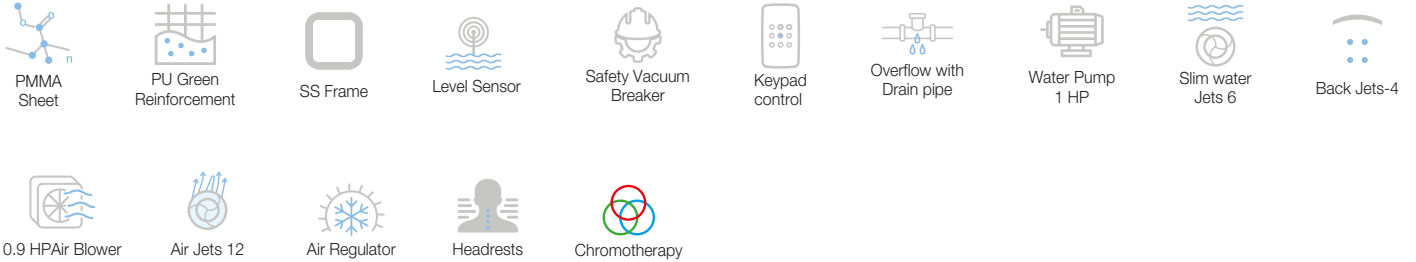

Fonte

1700 x 750 x 420 mm
1500 x 750 x 420 mm

JWP-WHT-FONTE170CX / JWP-WHT-FONTE150CX

(Combi System)

Rs. 1,32,000

(Combi System)

Rs. 1,28,000

Specifications