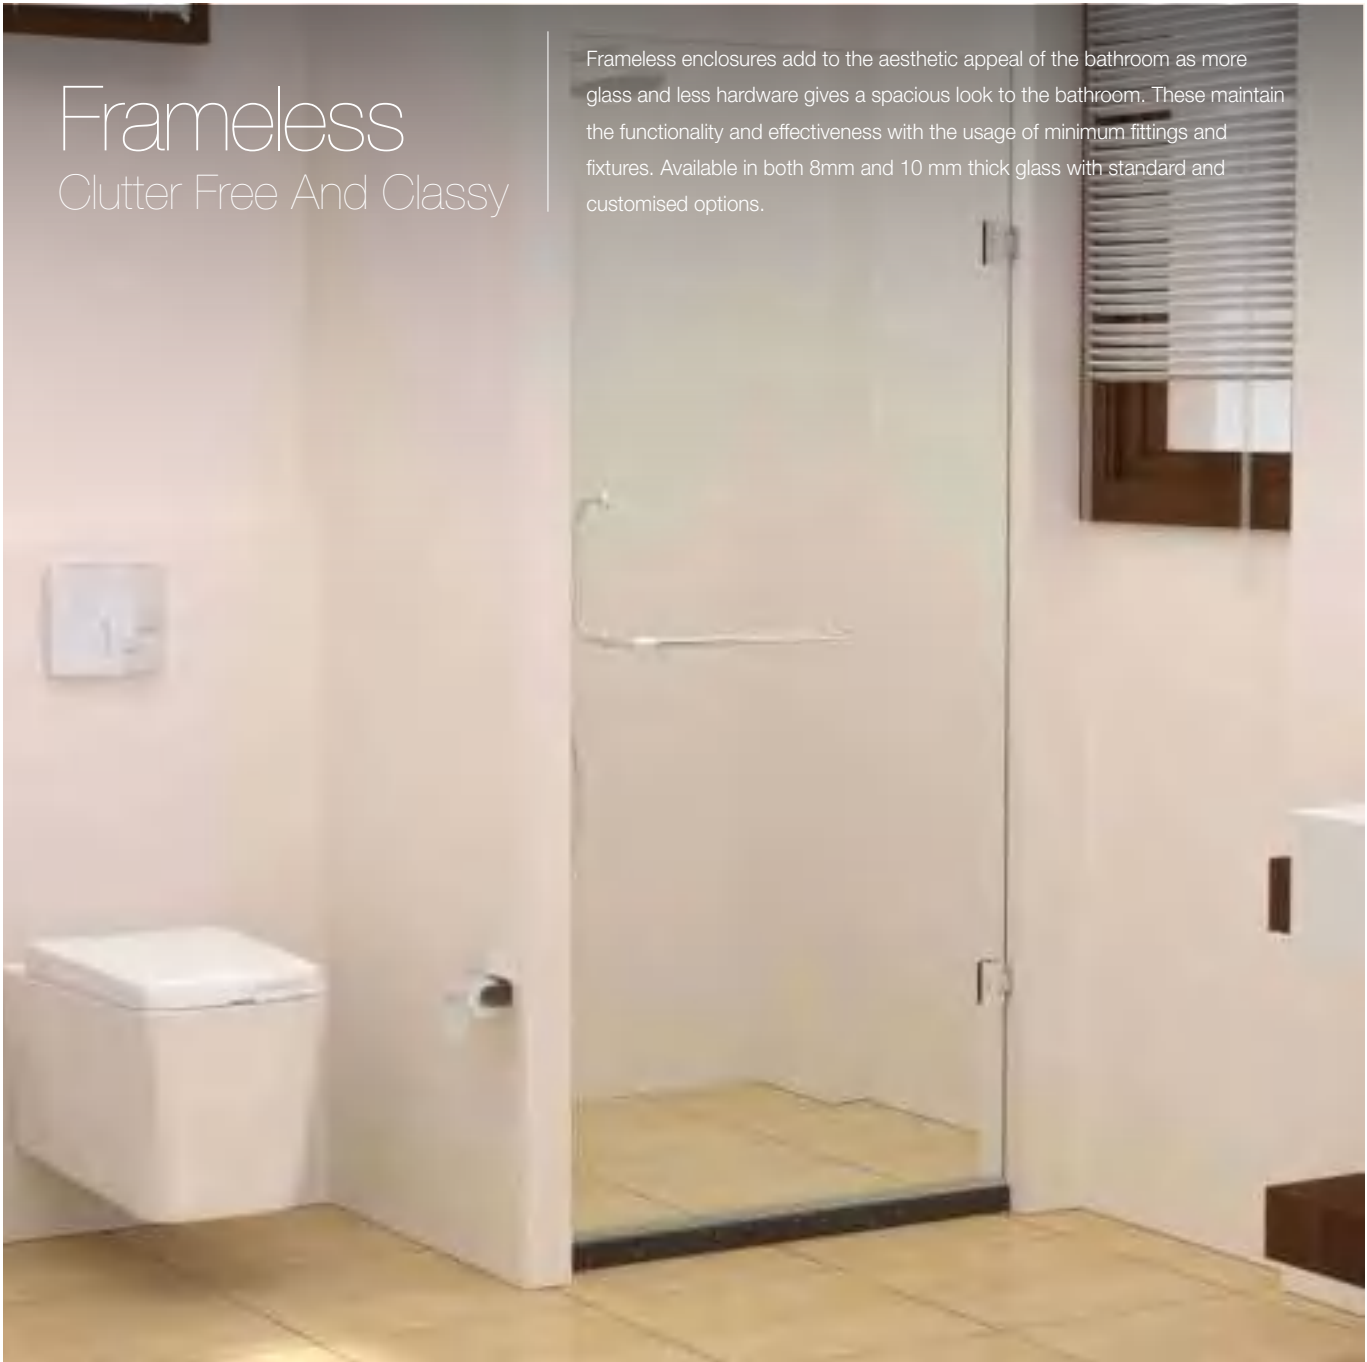

Available in 1/3 litres

The perfect Instant Water heater for kitchens

Frameless

Clutter Free And Classy

Frameless enclosures add to the aesthetic appeal of the bathroom as more glass and less hardware gives a spacious look to the bathroom. These maintain the functionality and effectiveness with the usage of minimum fittings and fixtures. Available in both 8mm and 10 mm thick glass with standard and customised options.