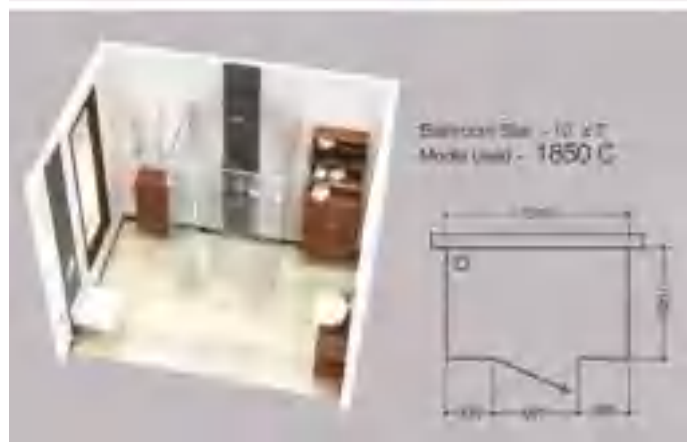

Jaquar Shower Enclosure For Every Bathroom

Bathroom Concepts with Jaquar Shower Enclosures

Jaquar
Bathroom
Concepts