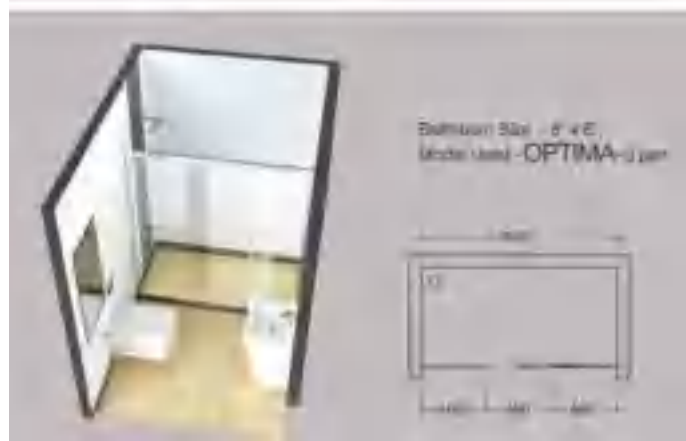

Jaquar Shower Enclosure For Every Bathroom

Bathroom Concepts with Jaquar Shower Enclosures

Jaquar
Bathroom
Concepts