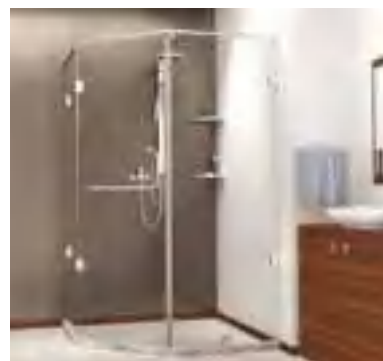

Model No. 1840-P / 1140-P

Specifications
Pentagonal shaped corner entry shower enclosure with two fixed glass and door in between - 3 part

Glass: 8mm / 10mm

Finish: Chrome

JSE-CHR-840P1620H19X

H: 1950 W: 1600-2000 Rs. 38,500