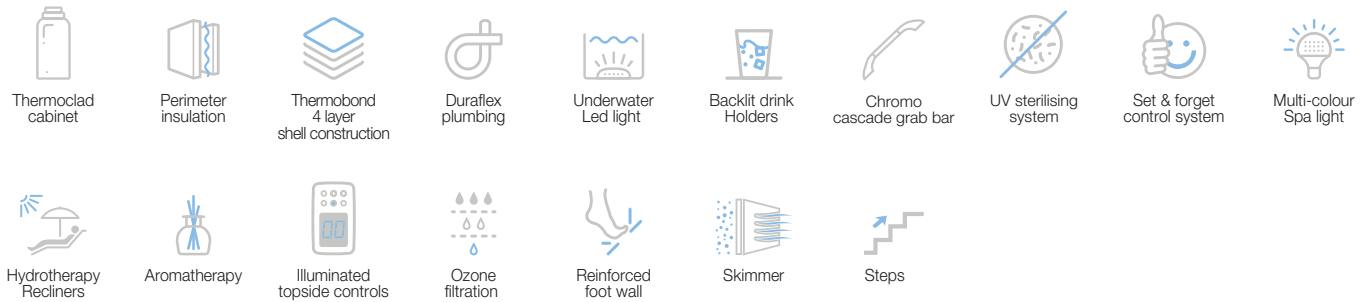

Key features