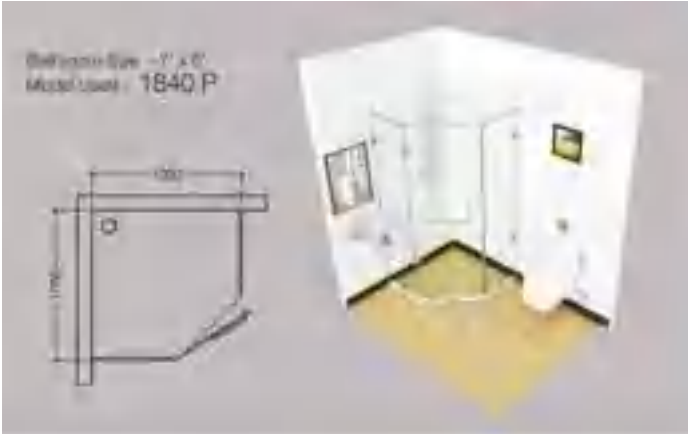

SHA-1189N
Sliding Rail ϕ 24mm & 600mm
Long Round Shape with Hand
Shower Holder & Soap Dish
Rs. 1,875

SHA-1197N
Sliding Rail ϕ 19mm & 600mm
Long Round Shape with Hand
Shower Holder
Rs. 1,500

Showers | Accessories