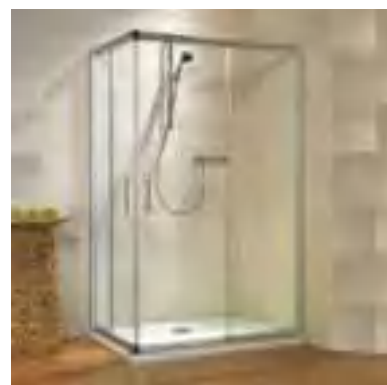

Kristall Trend

Tempered
Glass

EZEE KLEEN

Ready to
Fit

Specifications

Corner entry shower enclosure with door sliding to both sides - 4 parts

Glass: 6mm

Finish: Chrome

BKT-CHR-31651000X

H: 1850 W: 1000 x 1000 Rs. 31,500

BKT-CHR-31651012X

H: 1850 W: 1000 x 1200 Rs. 33,500

BKT-CHR-31651200X

H: 1850 W: 1200 x 1200 Rs. 35,500