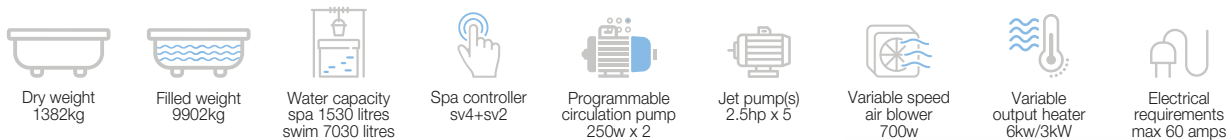

Specifications

Disclaimer: Pictures shown are for illustration purpose only