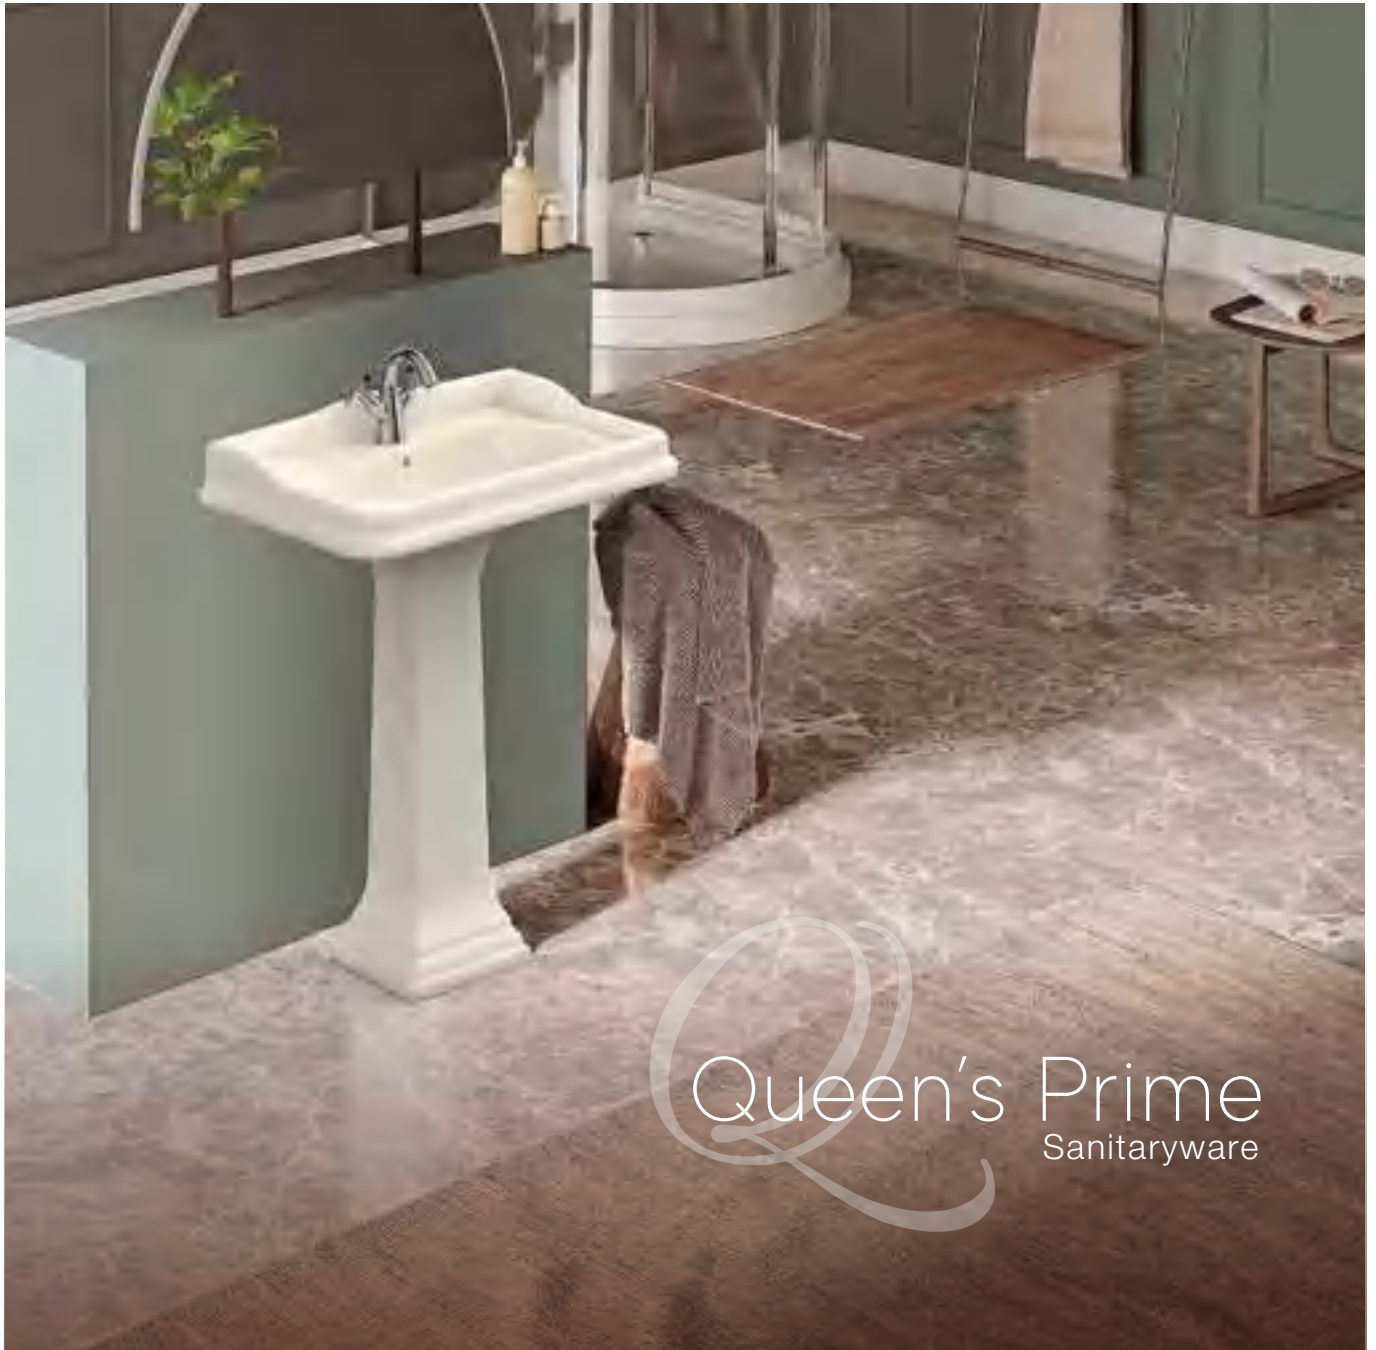

Customer Care - 18001216808 (Toll Free)

Call - 1800-120-332222 for purchase assistance

BATH + LIGHT

Looking for Jaquar
Bathroom and Lighting Products?

**CALL
PURCHASE ASSISTANCE**

1800-120-332222
(Toll Free)