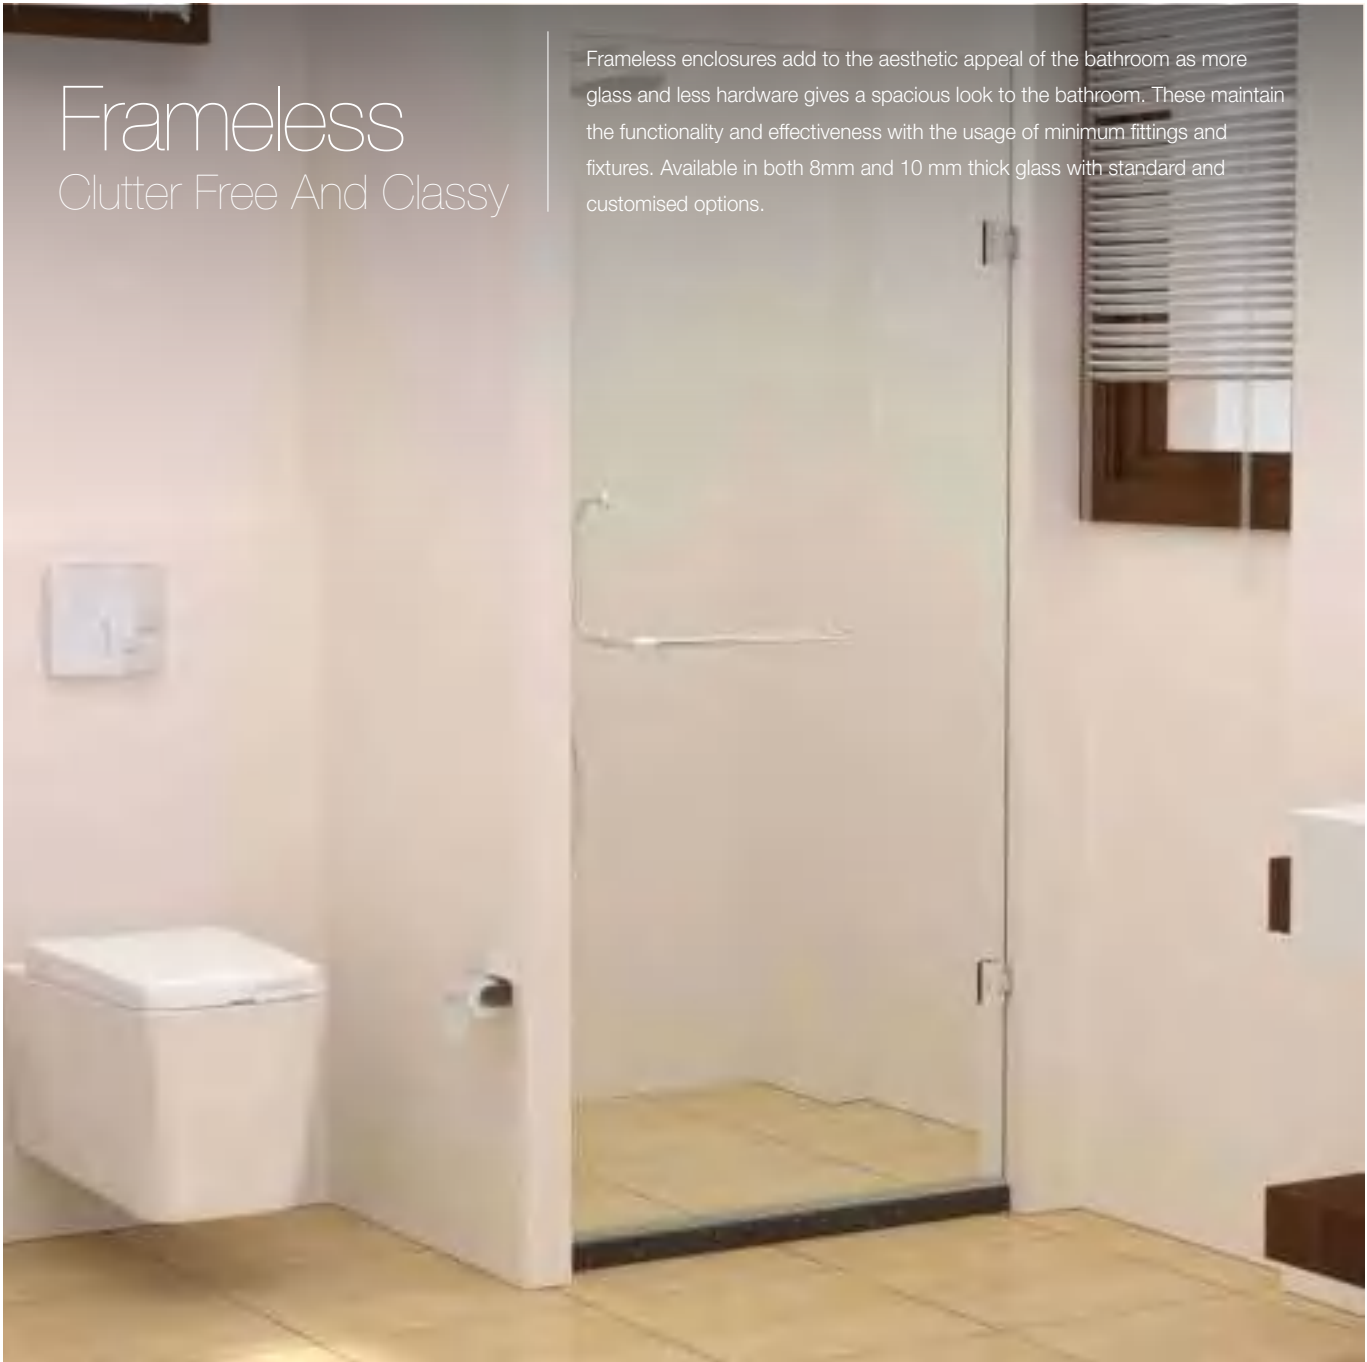

Frameless

Clutter Free And Classy

Frameless enclosures add to the aesthetic appeal of the bathroom as more glass and less hardware gives a spacious look to the bathroom. These maintain the functionality and effectiveness with the usage of minimum fittings and fixtures. Available in both 8mm and 10 mm thick glass with standard and customised options.