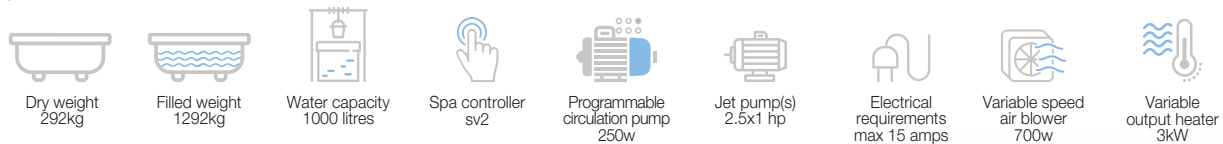

5" Single Hole Spinning Jets	4
3" Directional Jets	8
2" Spinning Jets	4
2" Directional Jets	14
Air Jets	16
Water Cascade Jet	1
Laminar Jets	2
Total	49

Rs. 9,36,000

Key features

Specifications

Disclaimer: Pictures shown are for illustration purpose only