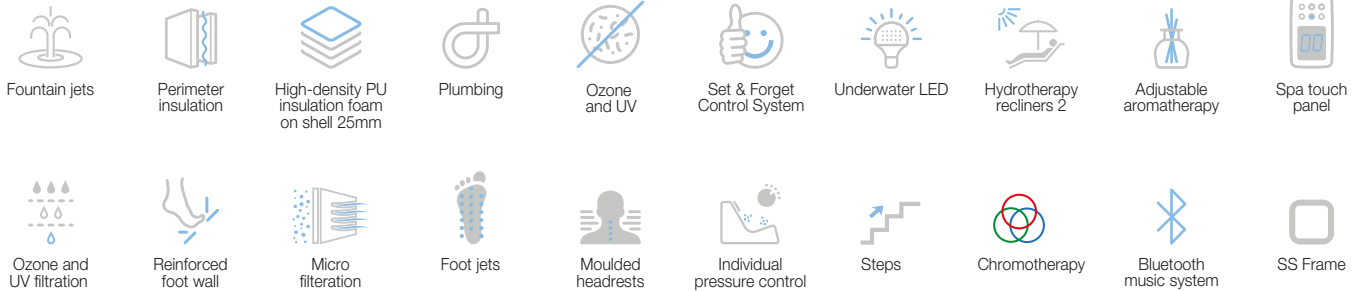

Key features