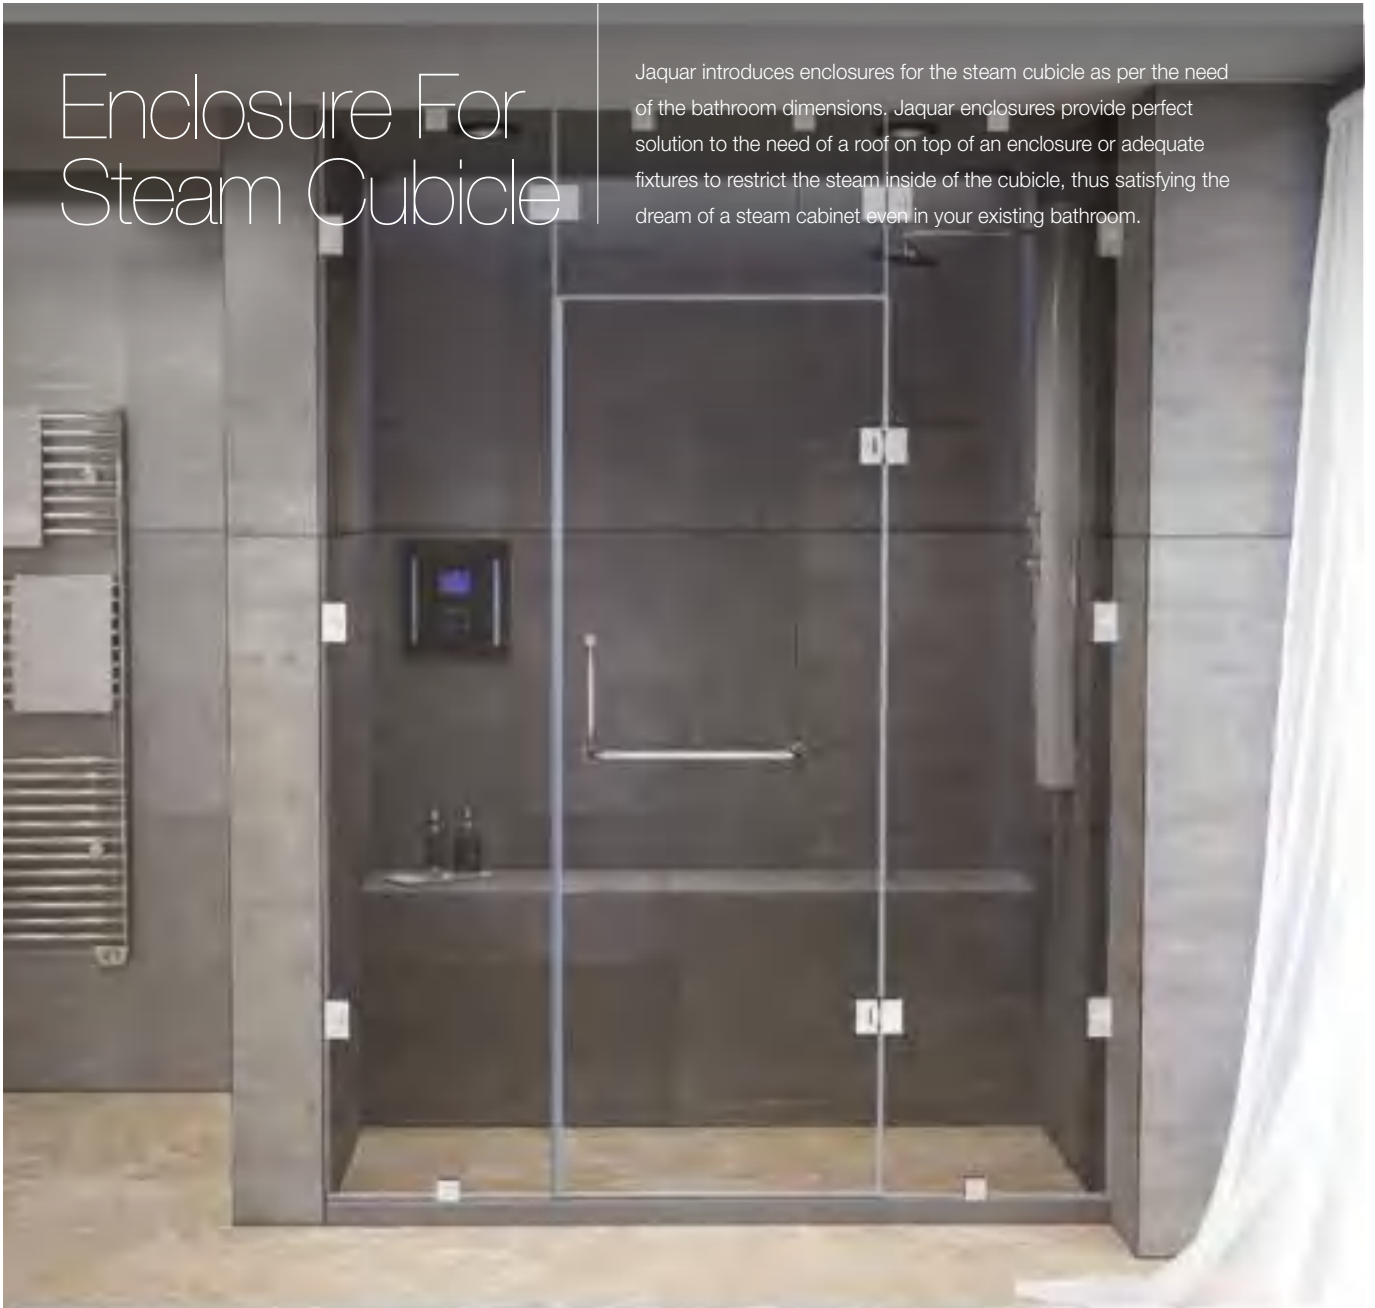

JSE-CHR-810UF60H19X

H: 1950 W: 600 Rs. 9,950

Showers

Enclosure For Steam Cubicle

Jaquar introduces enclosures for the steam cubicle as per the need of the bathroom dimensions. Jaquar enclosures provide perfect solution to the need of a roof on top of an enclosure or adequate fixtures to restrict the steam inside of the cubicle, thus satisfying the dream of a steam cabinet even in your existing bathroom.