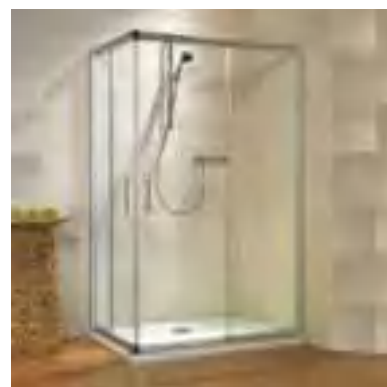

Kristall Trend

Tempered
Glass

EZEE KLEEN

Ready to
Fit

Specifications

Corner entry shower enclosure with door sliding to both sides - 4 parts

Glass: 6mm

Finish: Chrome

BKT-CHR-31651000X

H: 1850 W: 1000 x 1000 Rs. 31,500

BKT-CHR-31651012X

H: 1850 W: 1000 x 1200 Rs. 33,500

BKT-CHR-31651200X

H: 1850 W: 1200 x 1200 Rs. 35,500