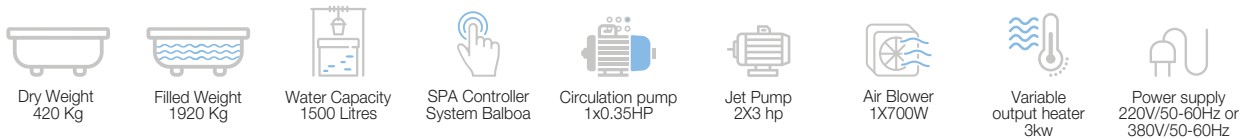

Specifications

Disclaimer: Pictures shown are for illustration purpose only