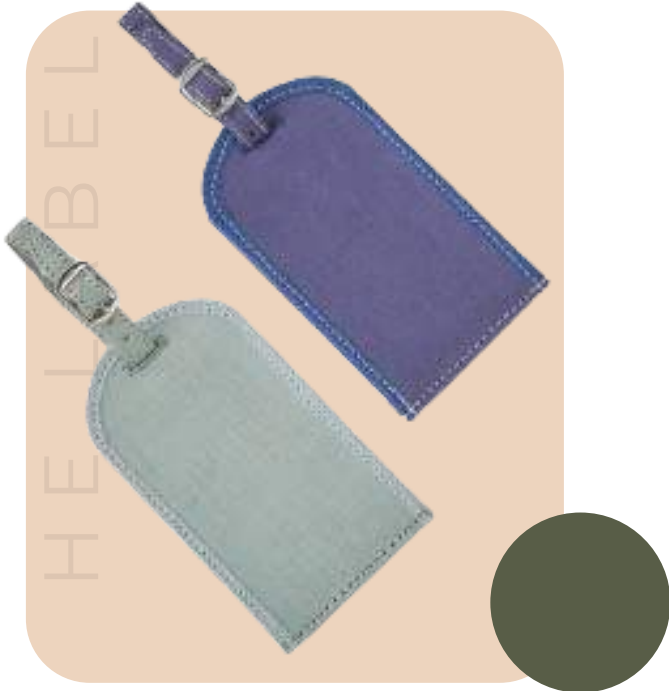

**Specifications:**

- **Minimalist Design**
- **Compact and Lightweight**
- **2 card slots**
- **Dimensions : 4.3x3 Inches (10x7 cms)**

***Hemp Card Holder***

**COLOURS**

**Specifications:**

- **Compact and Lightweight**
- **Adjustable Strap**
- **Dimensions: 4x2.5 Inches**