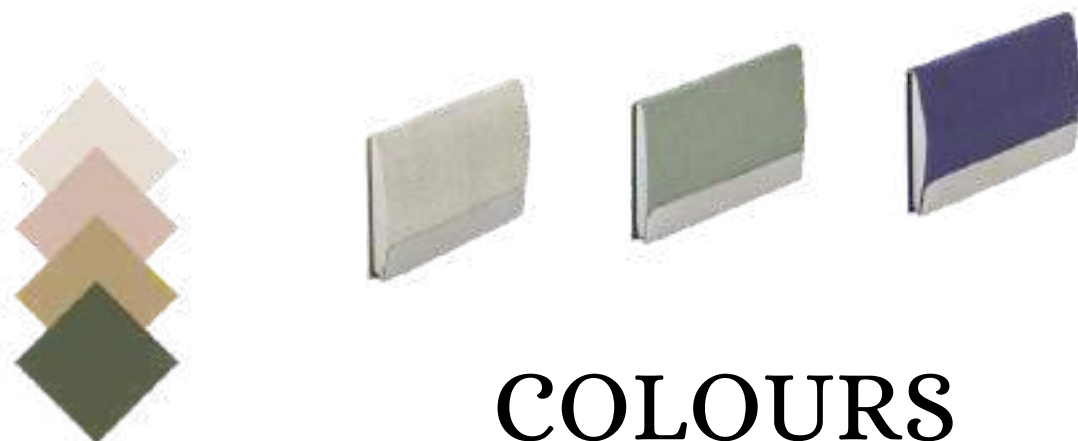

Hemp Card Holder

COLOURS