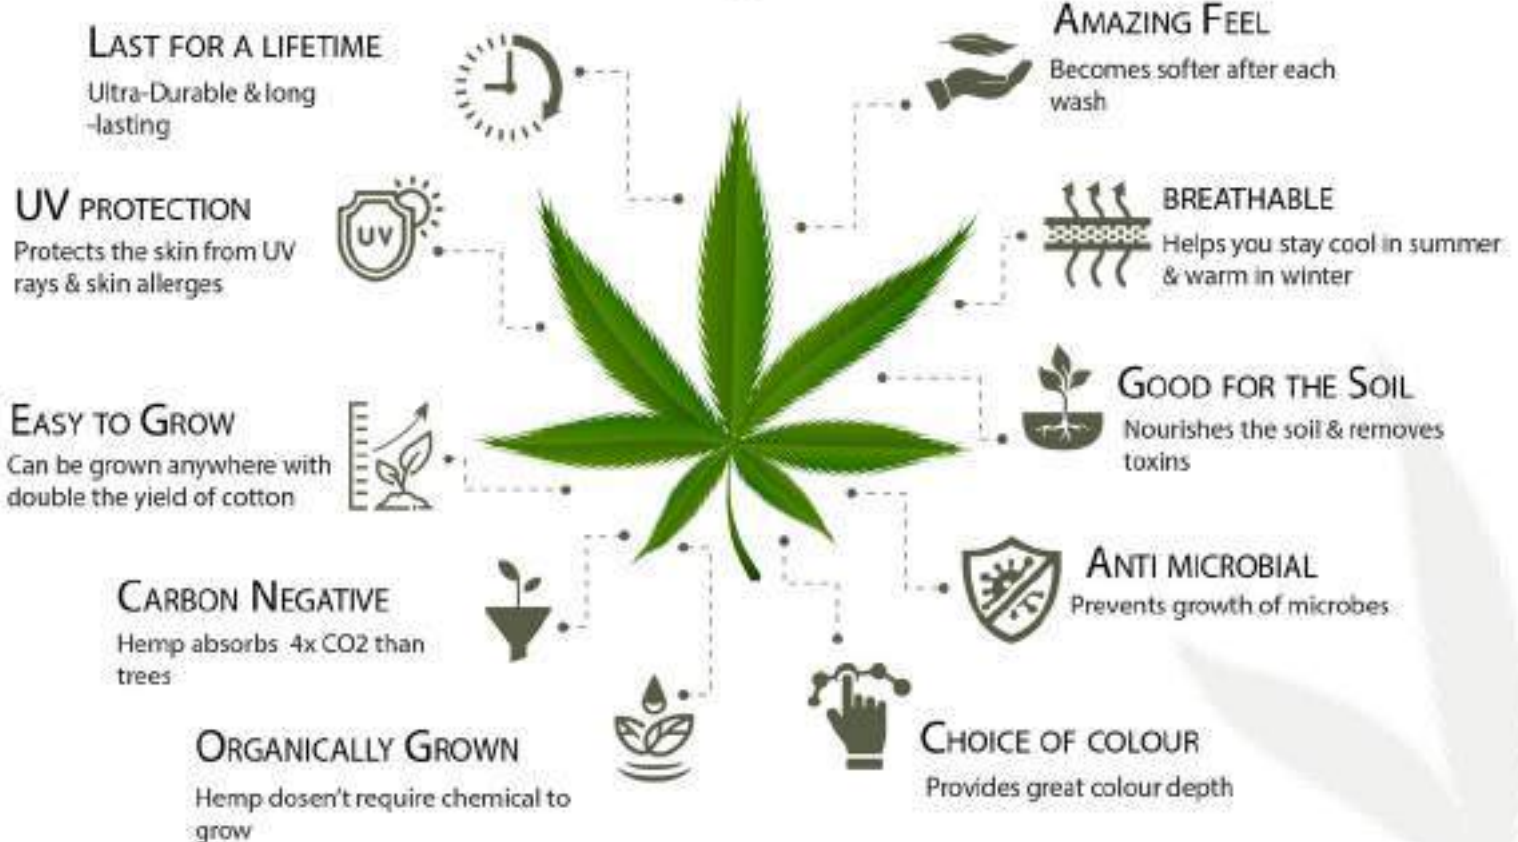

WHAT IS HEMP ??

Hemp is a type of textile that is made using the strongest natural fibre in the world with a very fast rate of growth, requiring less water and pesticide free cultivation. Hemp is also naturally resistant to mold, mildew, and UV light, making it ideal for use as a fabric in apparels, laptop bags and accessories. Join the Label Gaia revolution and empower lakhs of artisans to make this planet a Green place to live!

BENEFITS