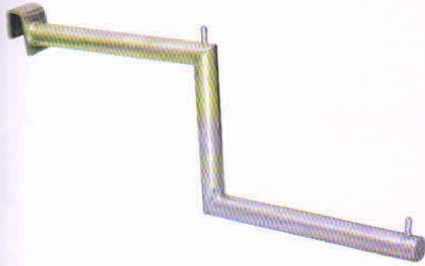

Straight Rectangular Hanger

SS = Stainless Steel

ITEM CODE	SIZE (MM)	SIZE (FEET)	FINISH
SSA 167	380	15"	SS

Wall Glass Bracket

SS = Stainless Steel

ITEM CODE	SIZE (MM)	SIZE (FEET)	FINISH
SSA 168	380	15"	SS

Accessories

Sunshine
Display Systems | Supermarket Shelving | Shelving Accessories

Zig Zag Round Hanger

SS = Stainless Steel

ITEM CODE	SIZE (MM)	SIZE (FEET)	FINISH
SSA 171	380	15"	SS

Zig Zag Rectangular Hanger

SS = Stainless Steel