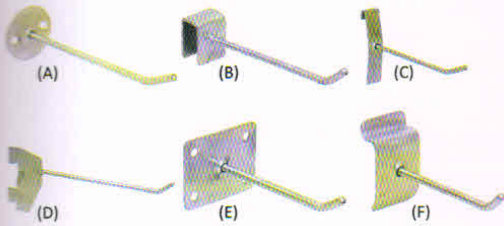

Supporting Rail Connector

SS = Stainless Steel

ITEM CODE	SIZE (FEET)	FINISH
SS 312	3"	SS
SS 313	6"	SS
SS 314	9"	SS
SS 315	12"	SS

Side Rail Connector

SS = Stainless Steel

ITEM CODE	SIZE (FEET)	FINISH
SS 322	3"	SS
SS 323	6"	SS

Bar Bracket Holder

SS = Stainless Steel

ITEM CODE	SIZE (MM)	SIZE (FEET)	FINISH
SS 341	175	7"	SS
SS 342	225	9"	SS
SS 343	300	12"	SS
SS 344	350	14"	SS
SS 345	400	16"	SS
SS 346	450	18"	SS
SS 347	500	20"	SS

Open Rail Connector

SS = Stainless Steel

ITEM CODE	SIZE (FEET)	FINISH
SS 332	3"	SS
SS 333	6"	SS
SS 334	9"	SS
SS 335	12"	SS

Accessories

Socks Hook

SS = Stainless Steel

● = Available

ITEM CODE	SIZE (INCH)	U-TYPE	FIX	SLATWALL	SINGLE SLOT	FINISH
SSA 101	4"	●	●	●	●	SS
SSA 102	6"	●	●	●	●	SS
SSA 103	8"	●	●	●	●	SS
SSA 104	10"	●	●	●	●	SS
SSA 105	12"	●	●	●	●	SS