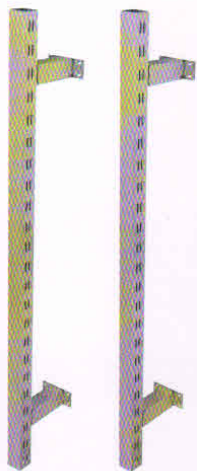

ITEM CODE	SIZE (MM)	SIZE (FEET)	FINISH
SSA 174	380	15"	SS

Rebook Bracket

SS = Stainless Steel

ITEM CODE	SIZE (MM)	SIZE (FEET)	FINISH
SSA 172	380	15"	SS

Glass Bracket

SS = Stainless Steel

ITEM CODE	SIZE (MM)	SIZE (FEET)	FINISH
SSA 175	380	15"	SS

Pipe Hang Wall Bracket

SS = Stainless Steel

ITEM CODE	SIZE (MM)	SIZE (FEET)	FINISH
SSA 173	380	15"	SS

Shoe Bracket

SS = Stainless Steel

ITEM CODE	SIZE (MM)	SIZE (FEET)	FINISH
SSA 176	380	15"	SS

2" X 2" POLE SYSTEM

SS = Stainless Steel

ITEM CODE	SIZE (MM)	SIZE (FEET)	FINISH
SS 1001	2100	7'	SS
SS 1002	2400	8'	SS
SS 1003	4400	9'	SS
SS 1004	3000	10'	SS

1.5" X 1.5" POLE SYSTEM

SS = Stainless Steel

ITEM CODE	SIZE (MM)	SIZE (FEET)	FINISH
SS 1031	2100	7'	SS
SS 1032	2400	8'	SS
SS 1033	4400	9'	SS
SS 1034	3000	10'	SS

1" X 2" POLE SYSTEM

SS = Stainless Steel

ITEM CODE	SIZE (MM)	SIZE (FEET)	FINISH
SS 1021	2100	7'	SS
SS 1022	2400	8'	SS
SS 1023	2700	9'	SS
SS 1024	3000	10'	SS

CENTRE POLE BRACKET

SS = Stainless Steel

ITEM CODE	SIZE (MM)	SIZE (FEET)	FINISH
SS 1041	2100	8'	SS
SS 1042	2400	10'	SS
SS 1043	4400	12"	SS
SS 1044	3000	15"	SS