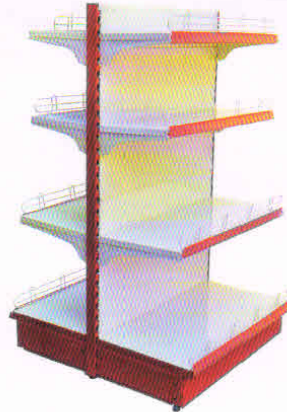

ITEM CODE	SIZE	FINISH
SS 2161	H = 54" W = 24" L = 48"	SS

COAT HAND STAND
(without Glass)

SS = Stainless Steel

ITEM CODE	SIZE	FINISH
SS 2171	H = 42" W = 24" L = 48"	SS/PC

COAT HAND STAND
(without Glass)

SS = Stainless Steel

ITEM CODE	SIZE	FINISH
SS 2181	H = 42" W = 24" L = 48"	SS/PC

Super Market Products

Sunshine
Display Systems • Supermarket Shelving • Shelving Accessories

Wall Side Gondola Racks

PC = Power Coated

ITEM CODE	SIZE	SHELVES	FINISH
SS 3141	6 x 3 feet	5 Nos.	PC
SS 3142	7 x 3 feet	6 Nos.	PC
SS 3143	8 x 3 feet	7 Nos.	PC

Shelves Size Available in Inches : 9, 12, 15, 18

Both Side Gondola Racks

PC = Power Coated

ITEM CODE	SIZE	SHELVES	FINISH
SS 3151	5 x 3 feet	4 Nos.	PC
SS 3152	6 x 3 feet	5 Nos.	PC

Shelves Size Available in Inches : 9, 12, 15, 18