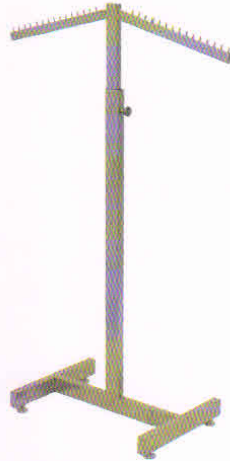

1.25" X 1.25" POLE SYSTEM

SS = Stainless Steel

ITEM CODE	SIZE (MM)	SIZE (FEET)	FINISH
SS 1071	2100	7'	SS
SS 1072	2400	8'	SS
SS 1073	2700	9'	SS
SS 1074	3000	10'	SS

CENTRE POLE V-BRACKET

SS = Stainless Steel

ITEM CODE	SIZE (MM)	SIZE	FINISH
SS 1081	150	6"	SS
SS 1082	225	9"	SS
SS 1083	300	12"	SS
SS 1084	375	15"	SS

T-TYPE

SS = Stainless Steel PC = Powder Coated

ITEM CODE	SIZE	FINISH
SS 2001	H = 4'	SS/PC

2 WAY

SS = Stainless Steel