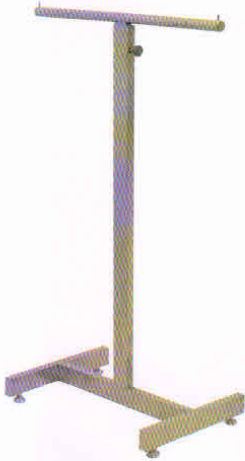

POLE ROD CONNECTOR

SS = Stainless Steel

ITEM CODE	FINISH
SS 1051	SS

1" X 1" POLE SYSTEM

SS = Stainless Steel

ITEM CODE	SIZE (MM)	SIZE (FEET)	FINISH
SS 1061	2100	7'	SS
SS 1062	2400	8'	SS
SS 1063	2700	9'	SS
SS 1064	3000	10'	SS

1.25" X 1.25" POLE SYSTEM

SS = Stainless Steel

ITEM CODE	SIZE (MM)	SIZE (FEET)	FINISH
SS 1071	2100	7'	SS
SS 1072	2400	8'	SS
SS 1073	2700	9'	SS
SS 1074	3000	10'	SS

CENTRE POLE V-BRACKET

SS = Stainless Steel

ITEM CODE	SIZE (MM)	SIZE	FINISH
SS 1081	150	6"	SS
SS 1082	225	9"	SS
SS 1083	300	12"	SS
SS 1084	375	15"	SS

T-TYPE

SS = Stainless Steel PC = Powder Coated

ITEM CODE	SIZE	FINISH
SS 2001	H = 4'	SS/PC

2 WAY

SS = Stainless Steel