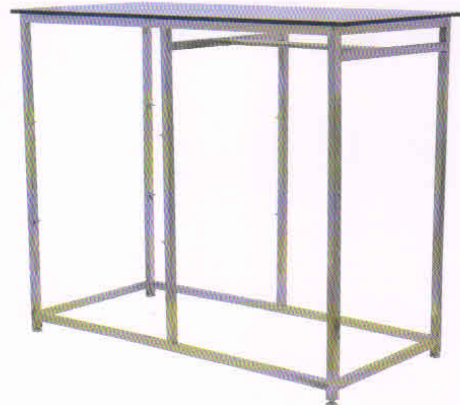

DISPLAY COUNTER - 2

SS = Stainless Steel (without Glass)

ITEM CODE	SIZE	FINISH
SS 2131	H = 42" W = 22" L = 48"	SS