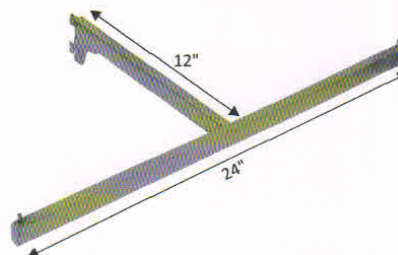

ITEM CODE	SIZE (MM)	FINISH
SSA 111	Open	SS
SSA 112	Close	SS

HANGING D-BAR

SS = Stainless Steel

ITEM CODE	DESCRIPTION	FINISH
SSA 151	12'X 24"X 12"	SS

HANGING T-BAR

SS = Stainless Steel

ITEM CODE	DESCRIPTION	FINISH
SSA 121	12'X24"	SS