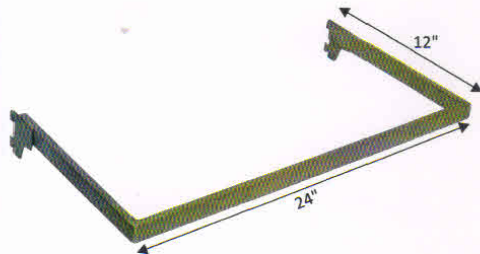

RING ROD HOLDER

SS = Stainless Steel

ITEM CODE	SIZE (MM)	FINISH
SSA 111	Open	SS
SSA 112	Close	SS

HANGING D-BAR

SS = Stainless Steel

ITEM CODE	DESCRIPTION	FINISH
SSA 151	12'X 24"X 12"	SS