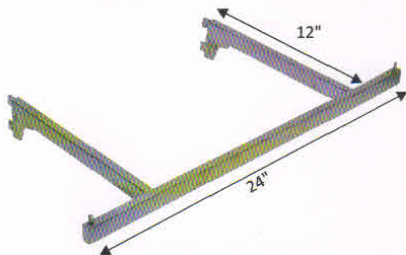

HANGING T-BAR

SS = Stainless Steel

ITEM CODE	DESCRIPTION	FINISH
SSA 121	12'X24"	SS