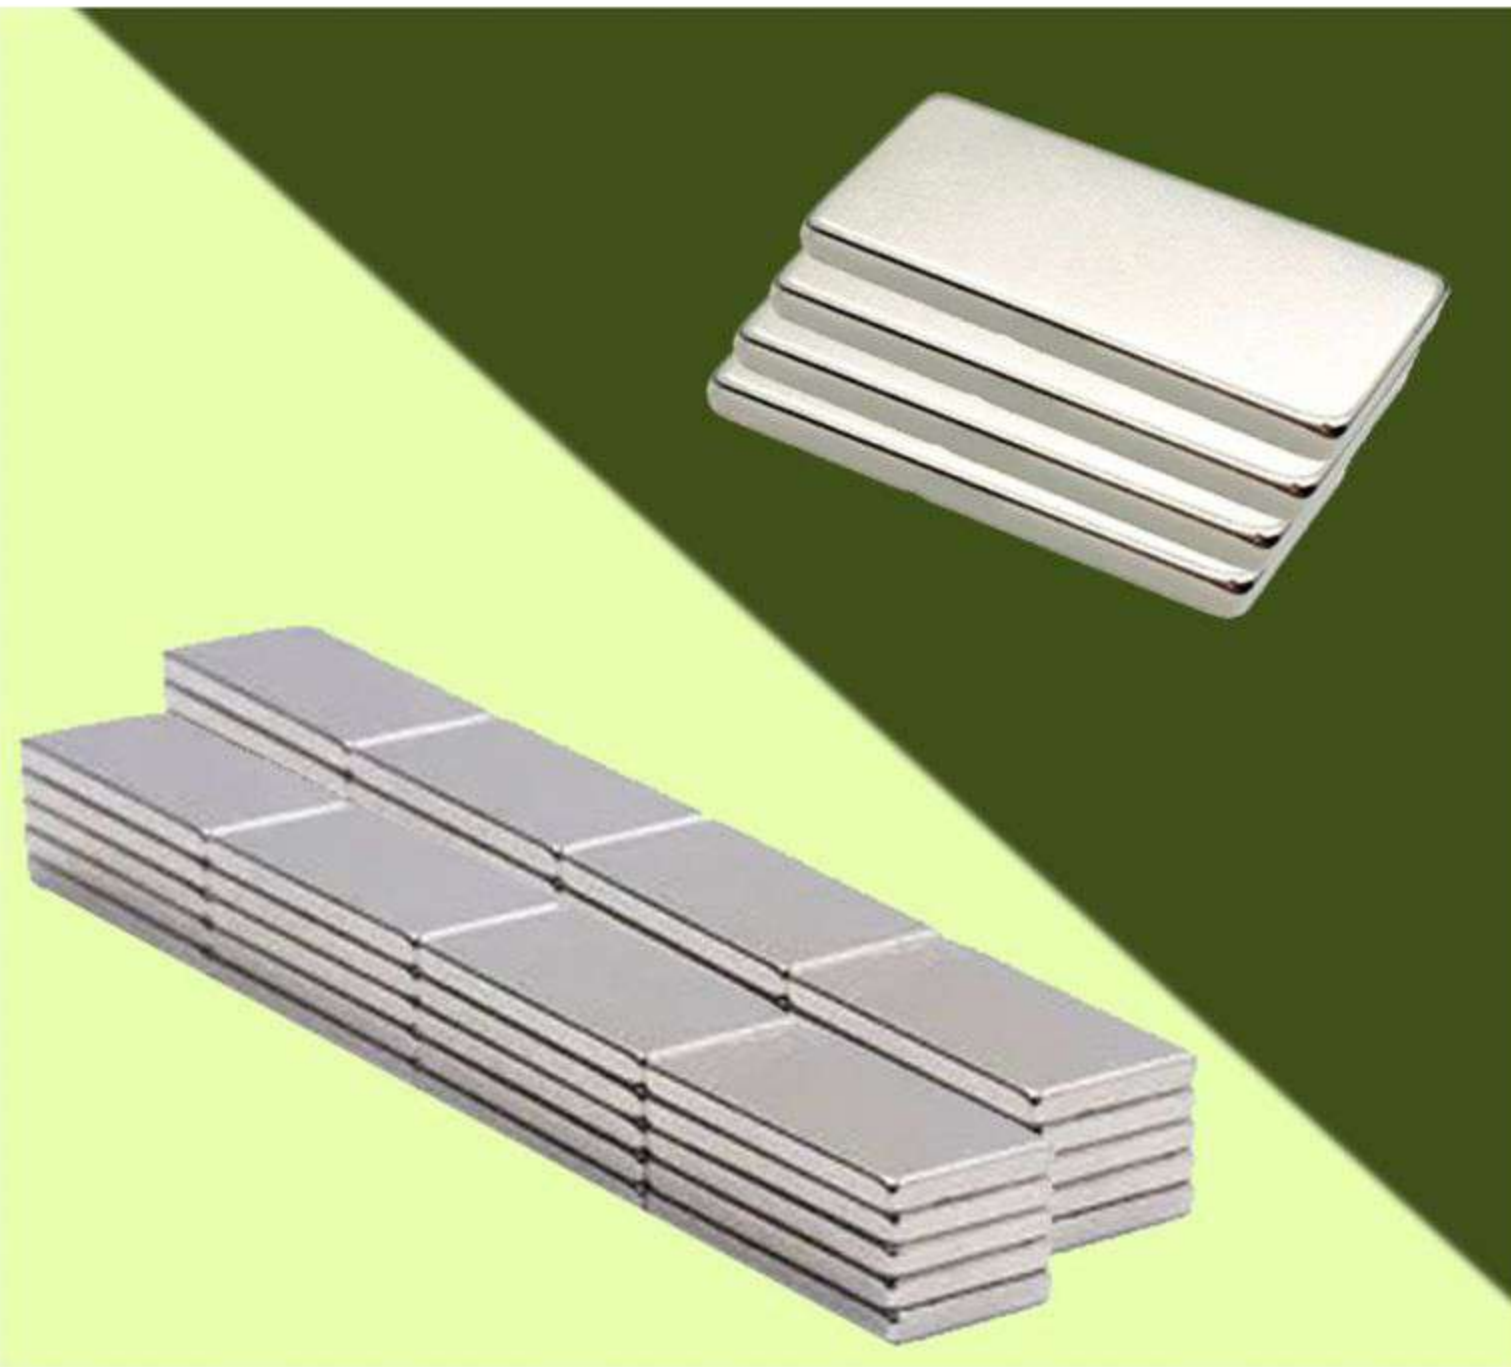

MAGNET 10 X 20 (RECTANGLE)