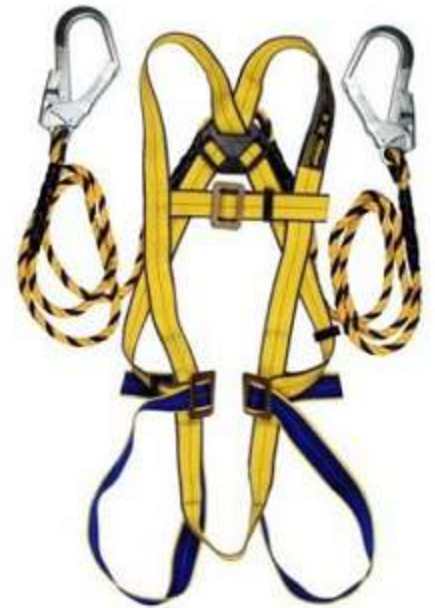

welding equipment

ALLEN COOPER HARNESS
WITH POLYIMIDE DOUBLE
LANYARD & SCAFFOLDING
HOOK & SHOCK ABSORBER

MAGNET 10 X 20 (RECTANGLE)

MAGNET 10 (ROUND)

Wood Cutting Wheel

Marble Cutting Wheel

Wood/Metal Polishing Wheel