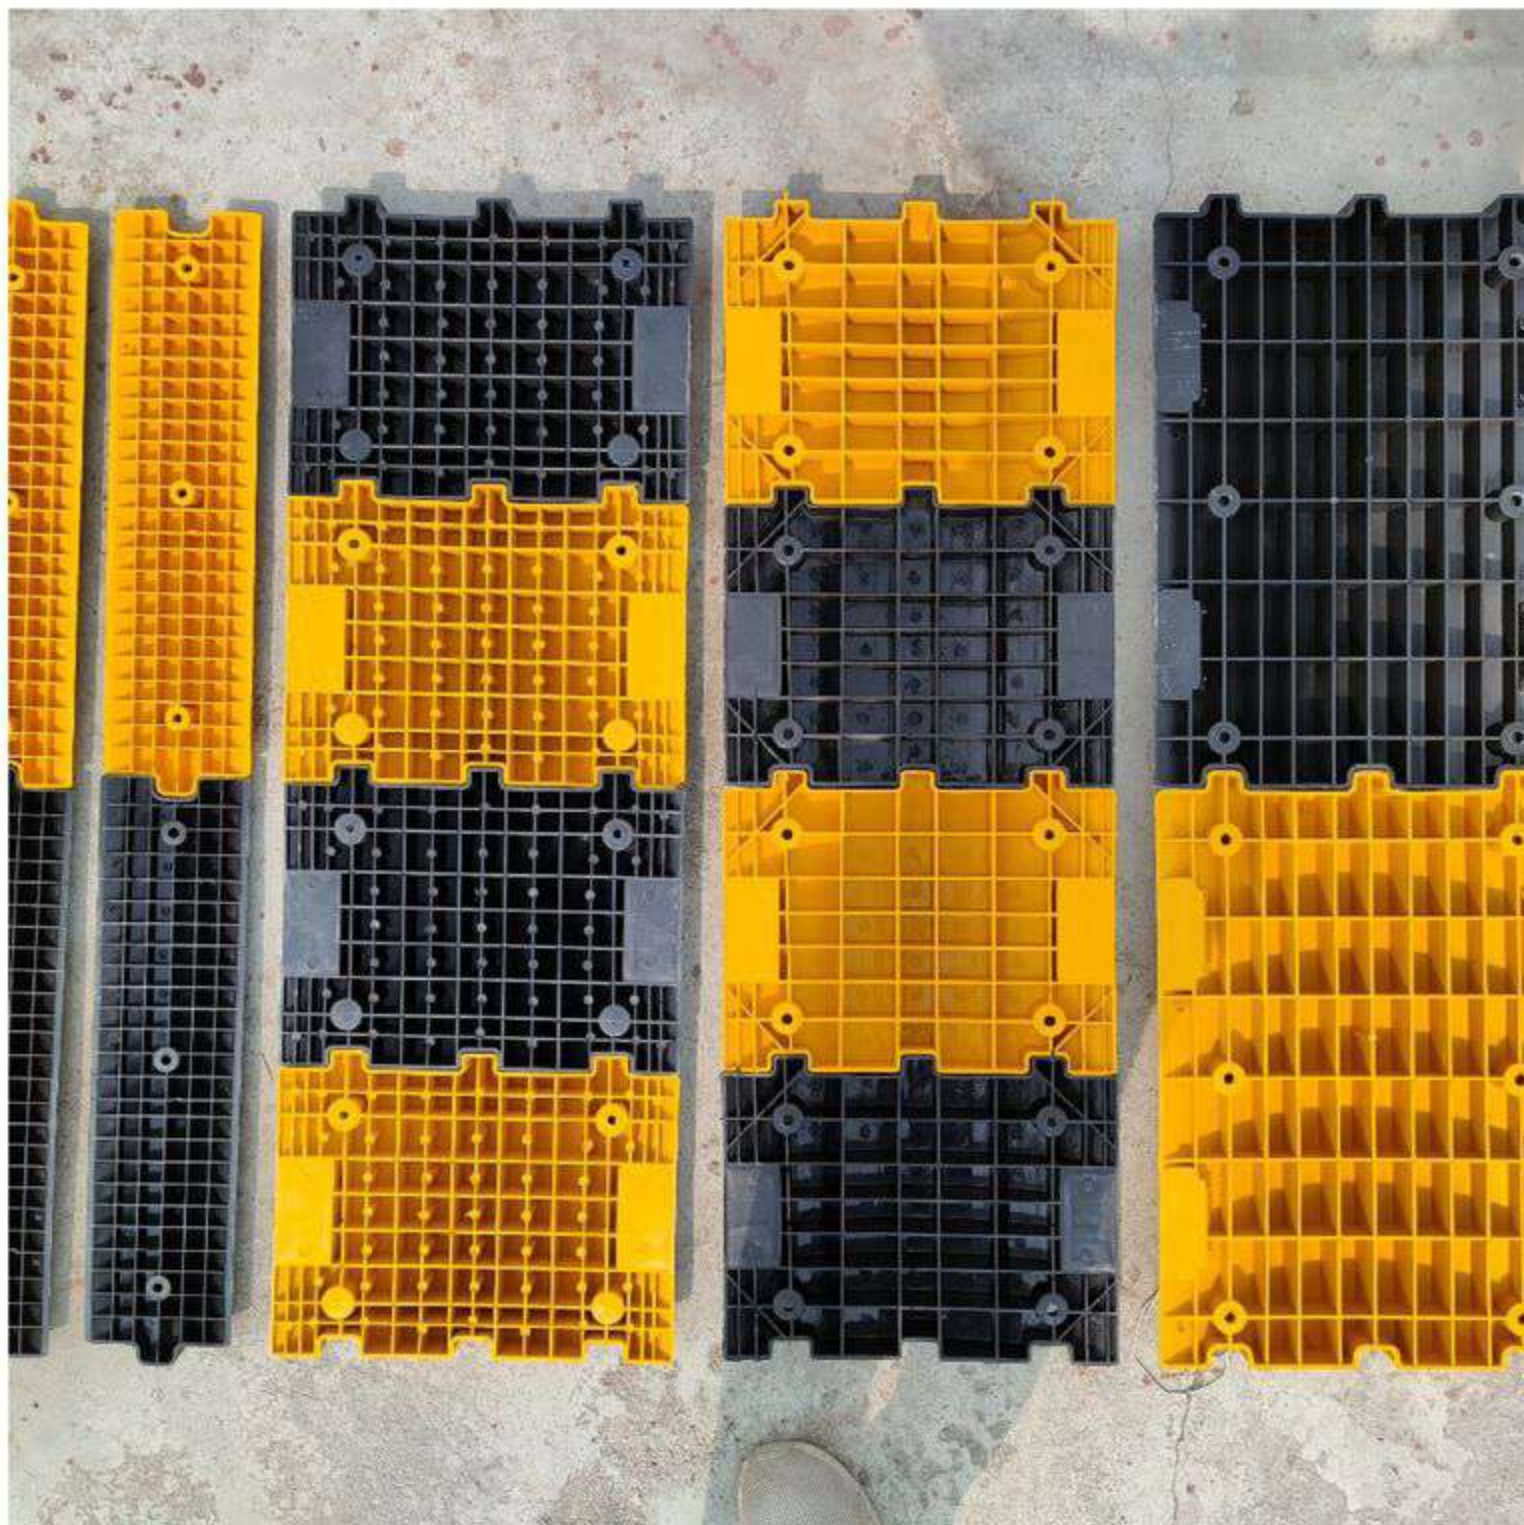

PRODUCT DISCRIPTION -
PRODUCT NAME - PLASTIC ROAD STUD
MODEL NAME - SI-PRS-1-PLASTIC ROAD STUD-1
BRAND - ECOSOC
SHAPE - OVAL
VARIANT - PLAIN AND HOLE BOTH VARIANT AVAILABLE
SIZE - 100*90*19MM
RAW MATERIAL - ABS
LOADING CAPACITY - 30TON (CAN BE USE IN CENTER LANE ALSO)
STOCK STATUS - ALL COLOUR STOCK AVAILABLE

PRODUCT DISCRIPTION -
PRODUCT NAME - PLASTIC ROAD STUD
MODEL NAME - SI-PRS-2-PLASTIC ROAD STUD-2
BRAND - ECOSOC
SHAPE - SQUARE
SIZE - 100*100*20MM
RAW MATERIAL - ABS
LOADING CAPACITY - 35TON (CAN BE USE IN CENTER LANE ALSO)

Elektrowerkzeuge
Kress
Since 1928 year

INGCO
OFFICIAL STORE

CURVED JAW LOCKING PLIER

The product image shows the INCCO curved jaw locking plier in a silver finish. It includes a close-up of the serrated jaws, a photo of the plier being used to cut a tree branch, and a smaller image of the plier in its packaging. The plier has a locking mechanism with a spring and a pin.