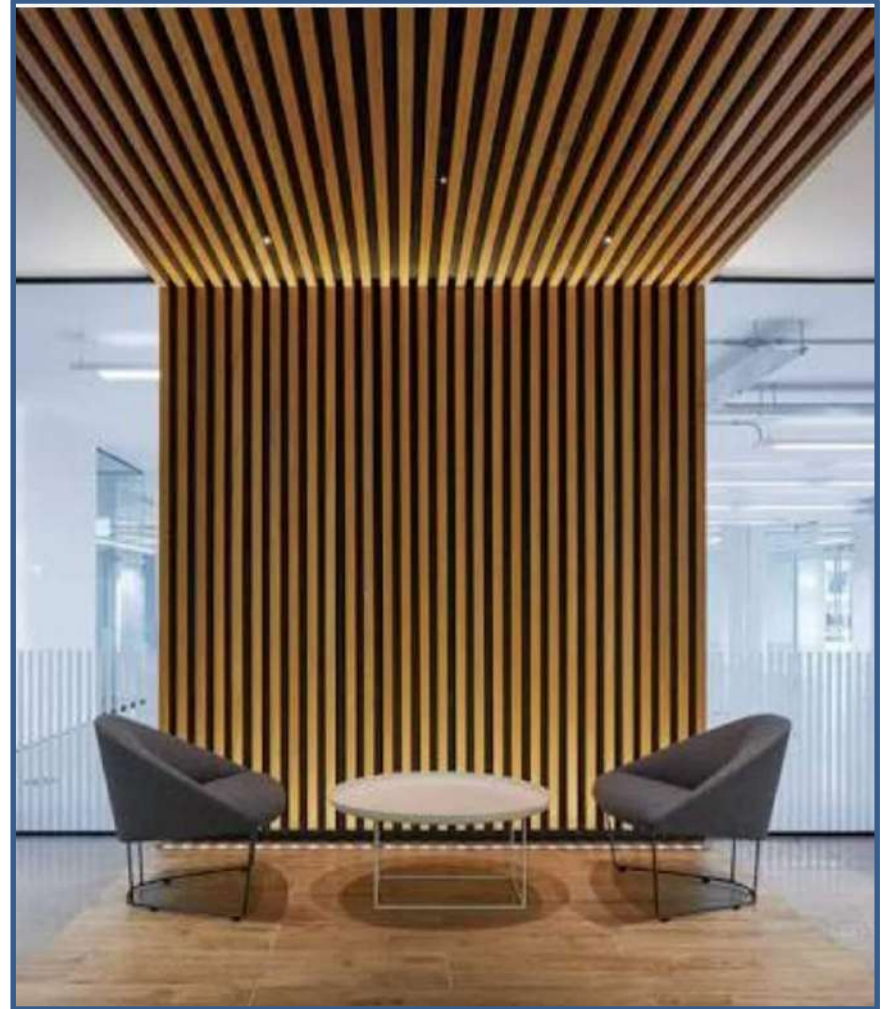

# WPC LOUVERS

WPC Louvers panels are pre-finished, ready to install, completely water & termite proof and durable enough to last a life time. These panel's can be used to beautify all Interior Walls & Ceiling's in houses, offices, hotels, health care centres, educational institutes etc without the fear of deformation, breakage, discolouration or going bad.