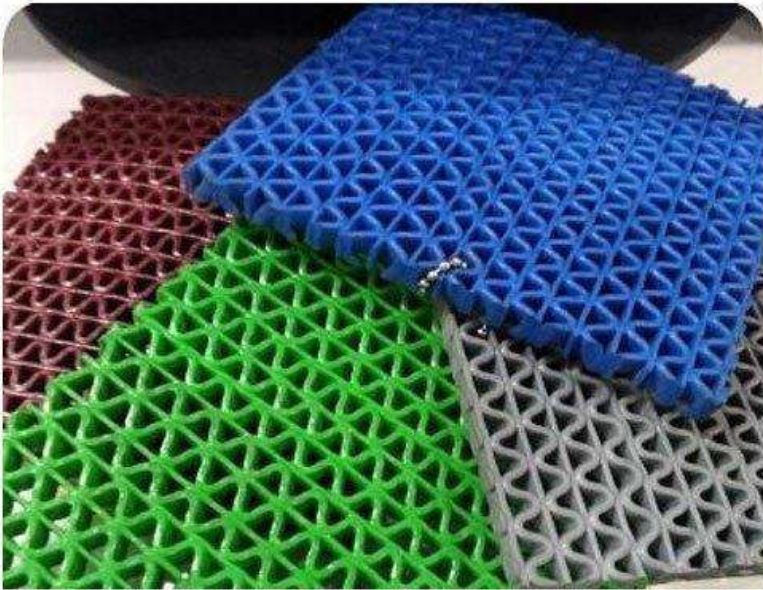

SHOWER MATS