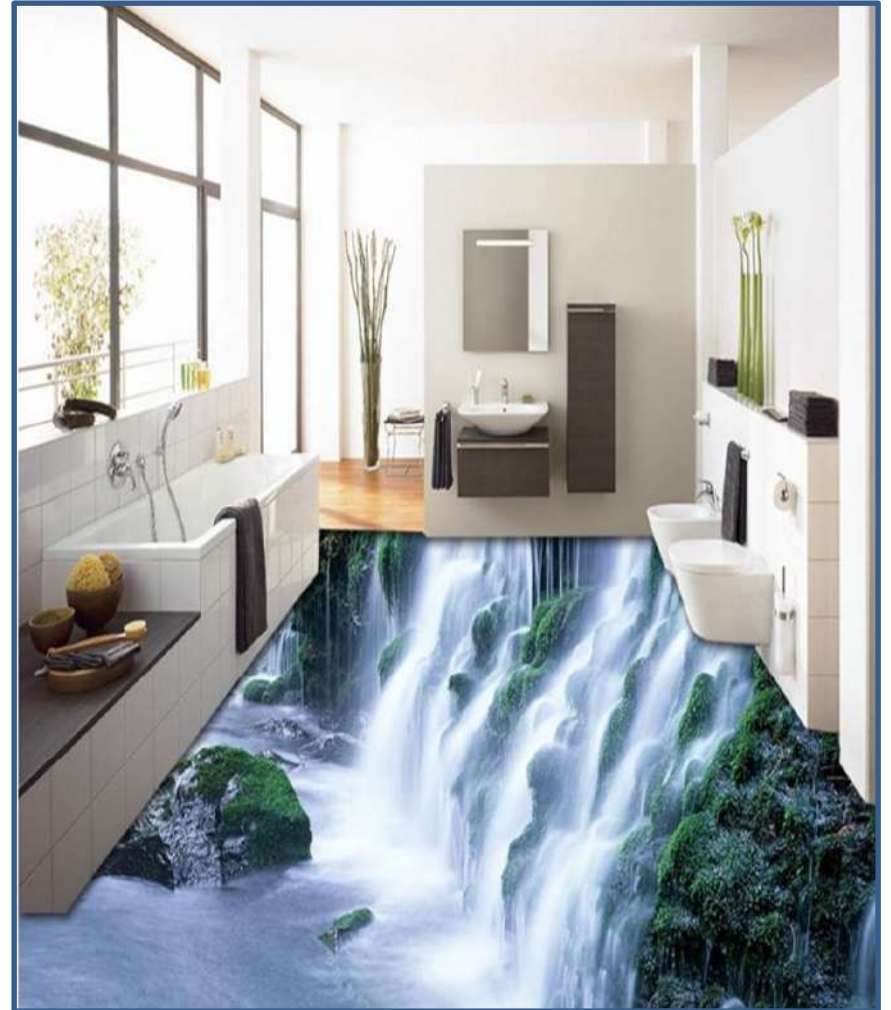

# 3D PVC PANEL'S

Our Interior & Exterior 3D panel's made of PVC material which is 100% water proof, termite proof, chemical resistance and borer proof.

This panel's are very easy to install and can reused.