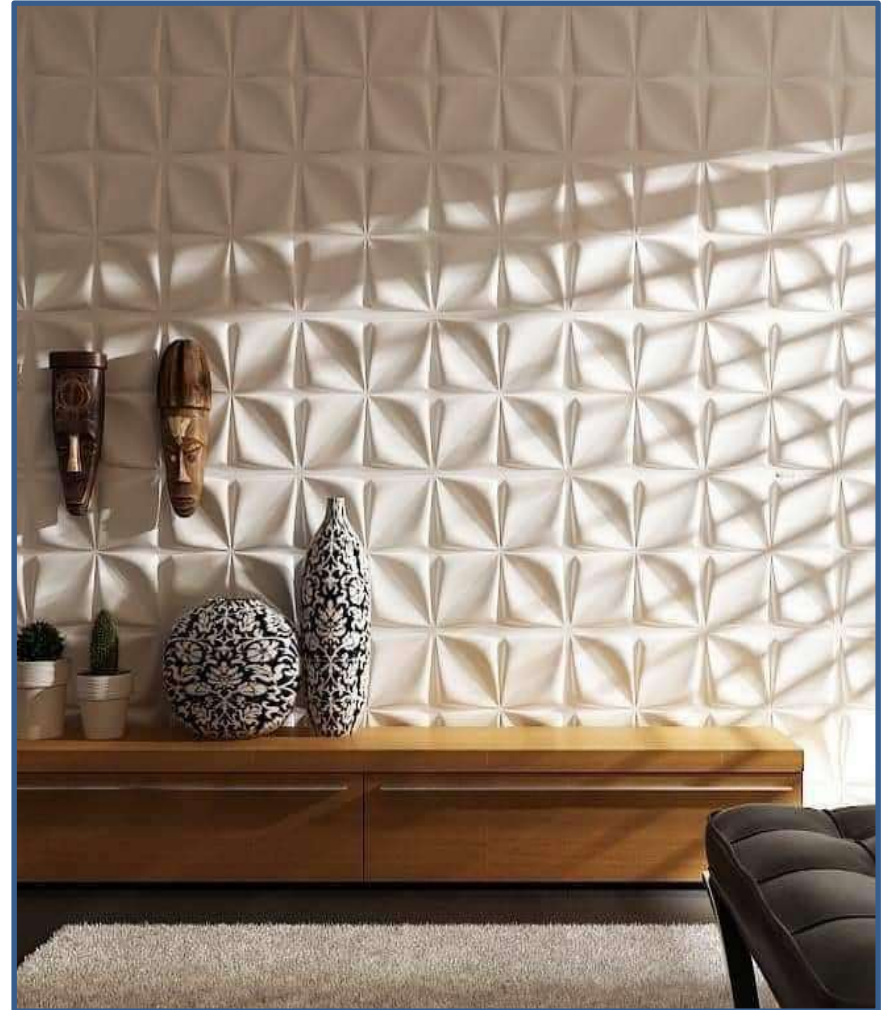

# WPC LOUVERS

WPC Louvers panels are pre-finished, ready to install, completely water & termite proof and durable enough to last a life time. These panel's can be used to beautify all Interior Walls & Ceiling's in houses, offices, hotels, health care centres, educational institutes etc without the fear of deformation, breakage, discolouration or going bad.