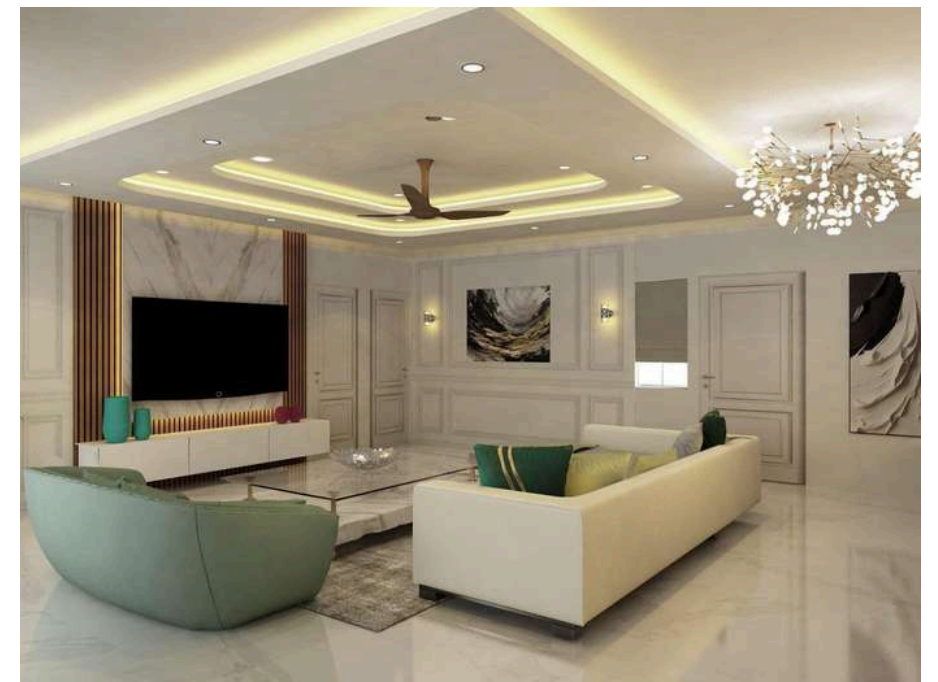

ELITE HOME INTERIO PVT.LTD.

Interiors | Construction

ELITE HOME INTERIO

End to End Interior Solutions
ELEVATE YOUR HOME: experience
luxury and comfort in every corner of
your space

TABLE OF CONTENTS

About Us

ABOUT US

"Elite Home Interio: Crafting bespoke interiors tailored to reflect each client's unique style. With our experienced designers and skilled craftsmen, we transform houses into dream homes, delivering design excellence and exceeding expectations."

RECENT PROJECTS

WARDROBE COLLECTIONS

TV UNIT COLLECTIONS

KITCHEN COLLECTIONS

"WE LET OUR WORK SPEAK FOR ITSELF."

"At Elite Home Interio, this site interior is more than just a project; it's a reflection of our dedication to excellence and innovation in interior design. With meticulous attention to detail, creative vision, and superior craftsmanship, we transform living spaces into works of art, one project at a time."