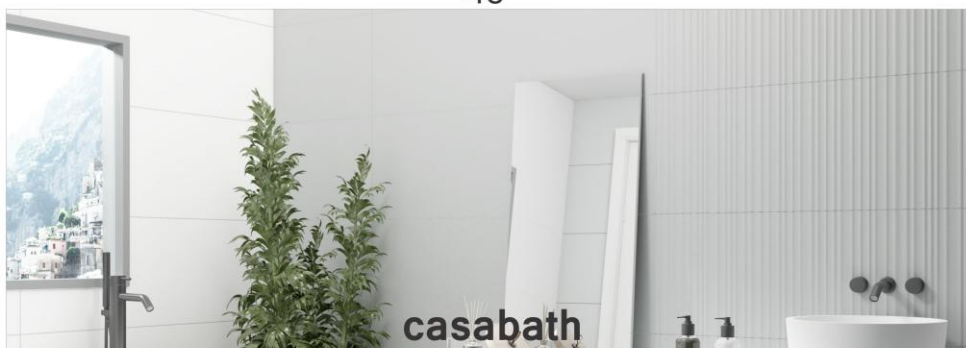

48"

Wall Application
Anti Fossil
Shade Variation
Matt Surface
Porcelain

Made in Spain

400 x 1200 RLV Esseneza Bianco

400 x 1200 RLV Esseneza Perla

400 x 1200 RLV Esseneza Grigio

400 x 1200 Esseneza Bianco

400 x 1200 Esseneza Perla