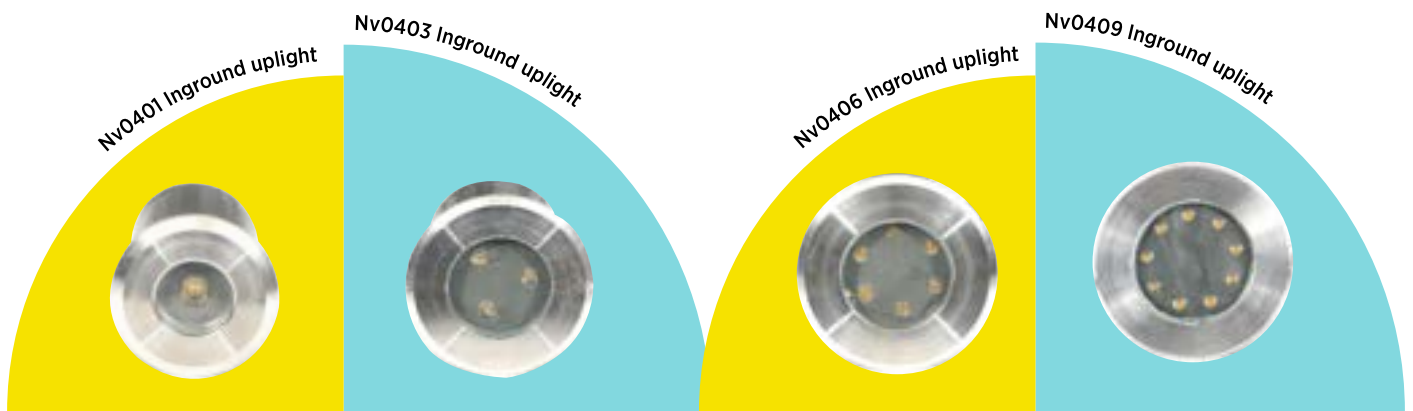

INGROUND LIGHTS

	Power	LED	Colour Temp	CRI	Voltage	Beam Degree	Material	Dimension	Wire	IP Grade	Warranty
Nv0401	1W	3030 Osram	3000 / 4000 / 6000 / red / blue / green / amber / pink	>80Ra	3VDC	45	Ss304 + Aluminum + Glass + PC	Ø43mm x Ø34mm x h-45mm	1ft	Ip68	1 YEAR
Nv0403	3W	3030 Osram	3000 / 4000 / 6000 / red / blue / green / amber / pink	>80Ra	12VDC	45	Ss304 + Aluminum + Glass + PC	Ø85mm x Ø75mm x h-61mm	1mtr	Ip68	1 YEAR
Nv0406	6W	3030 Osram	3000 / 4000 / 6000 / red / blue / green / amber / pink	>80Ra	12VDC	45	Ss304 + Aluminum + Glass + PC	Ø85mm x Ø75mm x h-61mm	1mtr	Ip68	1 YEAR
Nv0409	9W	3030 Osram	3000 / 4000 / 6000 / red / blue / green / amber / pink	>80Ra	12VDC	45	Ss304 + Aluminum + Glass + PC	Ø110mm x Ø85mm x h-65mm	1mtr	Ip68	1 YEAR
Nv0412	12W	3030 Osram	3000 / 4000 / 6000 / red / blue / green / amber / pink	>80Ra	12VDC	45	Ss304 + Aluminum + Glass + PC	Ø110mm x Ø85mm x h-65mm	1ft	Ip68	1 YEAR