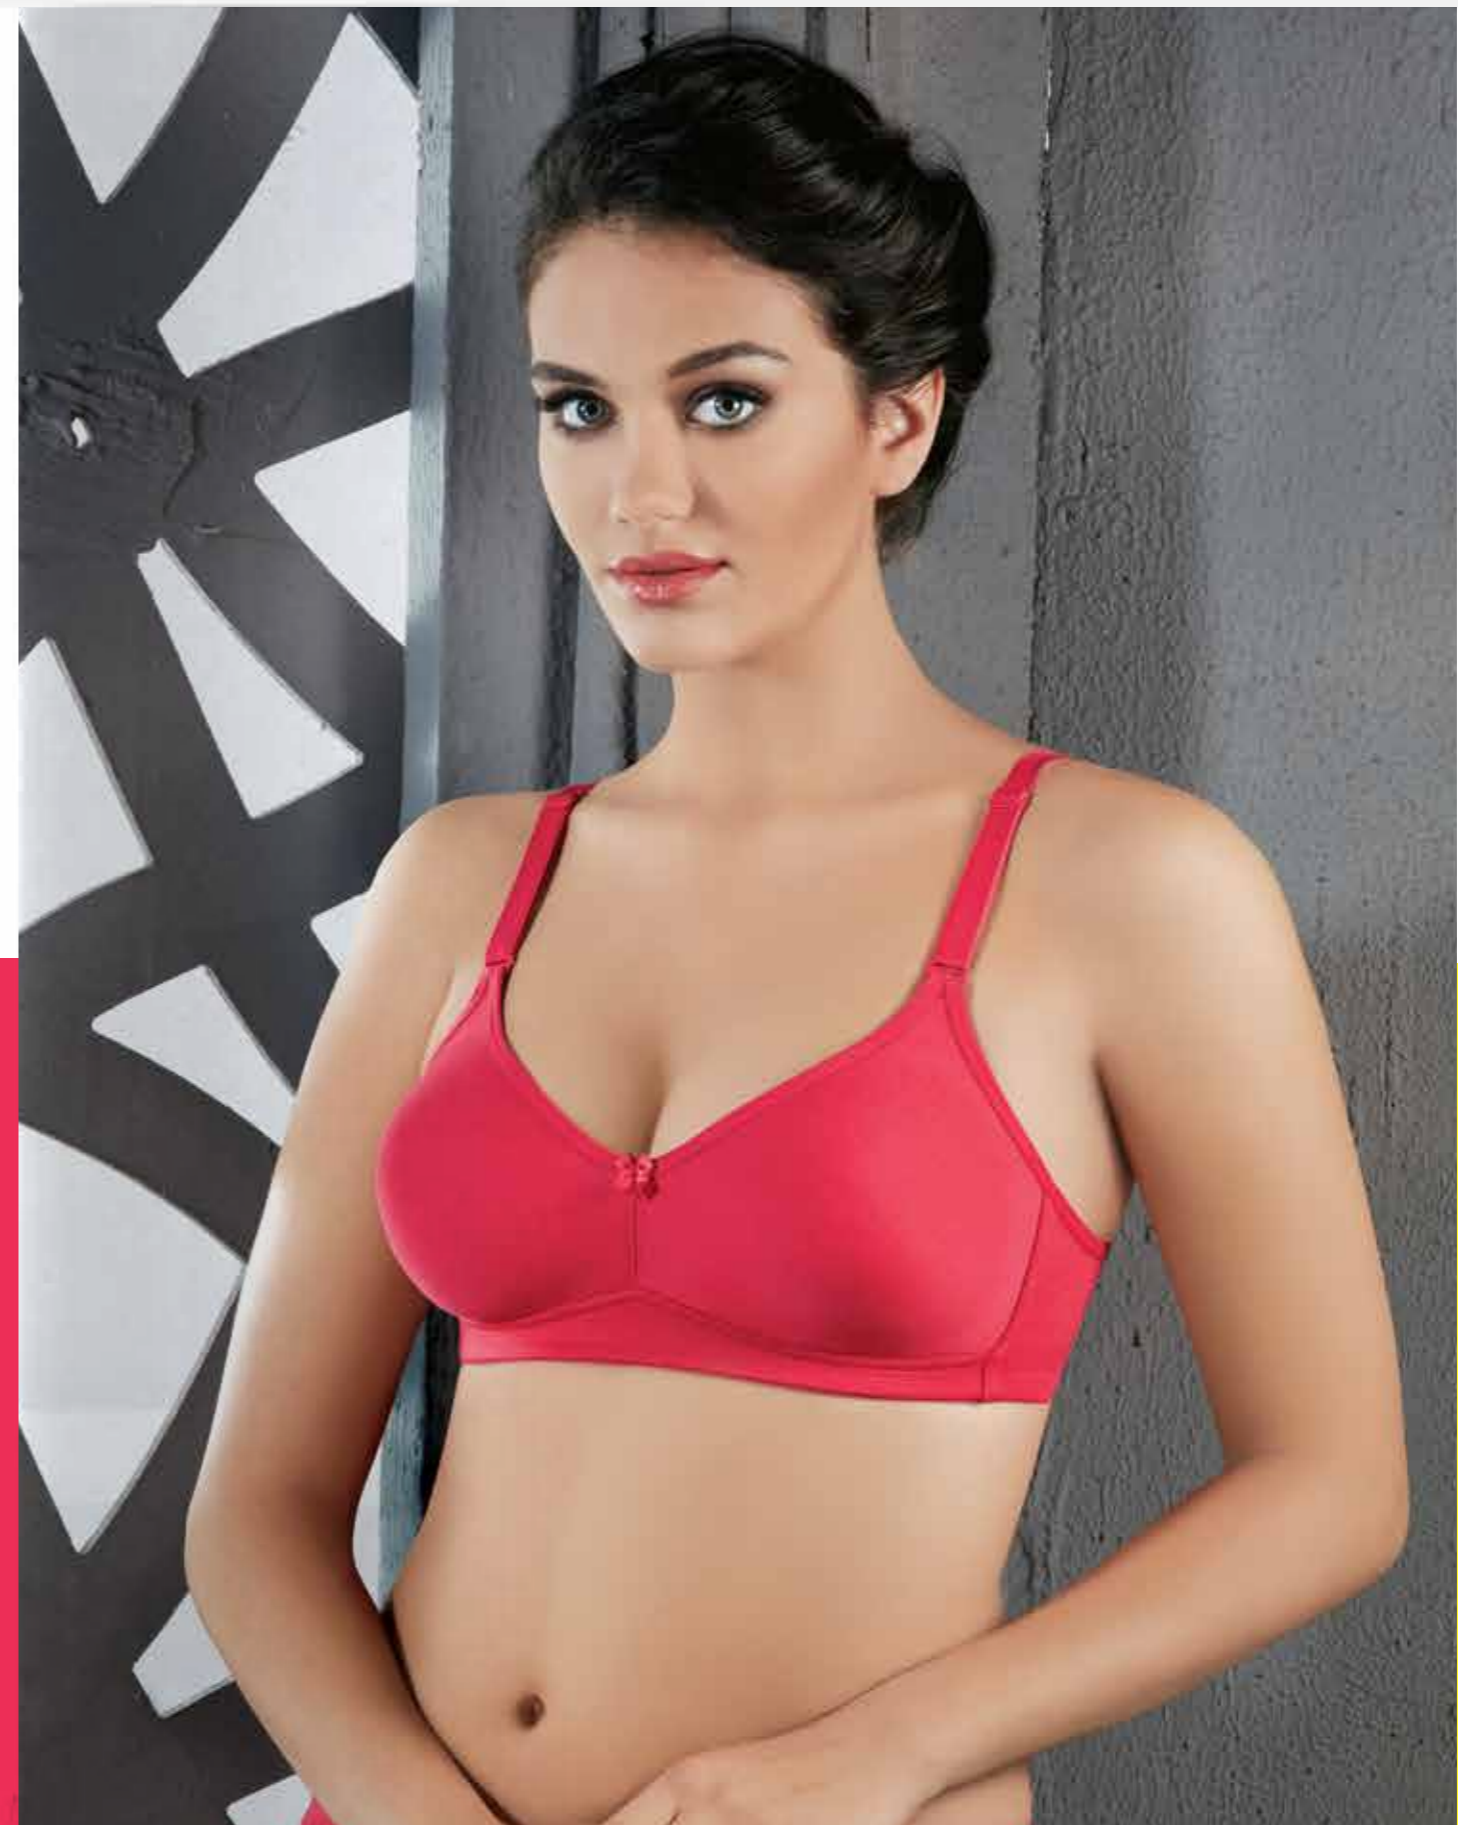

STYLE | **DB 548**

NON PADDED | NON WIRED

○ WHITE ● HOT PINK
● BURGUNDY ● BABY PINK

SIZES

B	INCH	32	34	36	38	40
	CMS	80	85	90	95	100
C	INCH	32	34	36	38	40
	CMS	80	85	90	95	100
D	INCH	32	34	36	38	40
	CMS	80	85	90	95	100