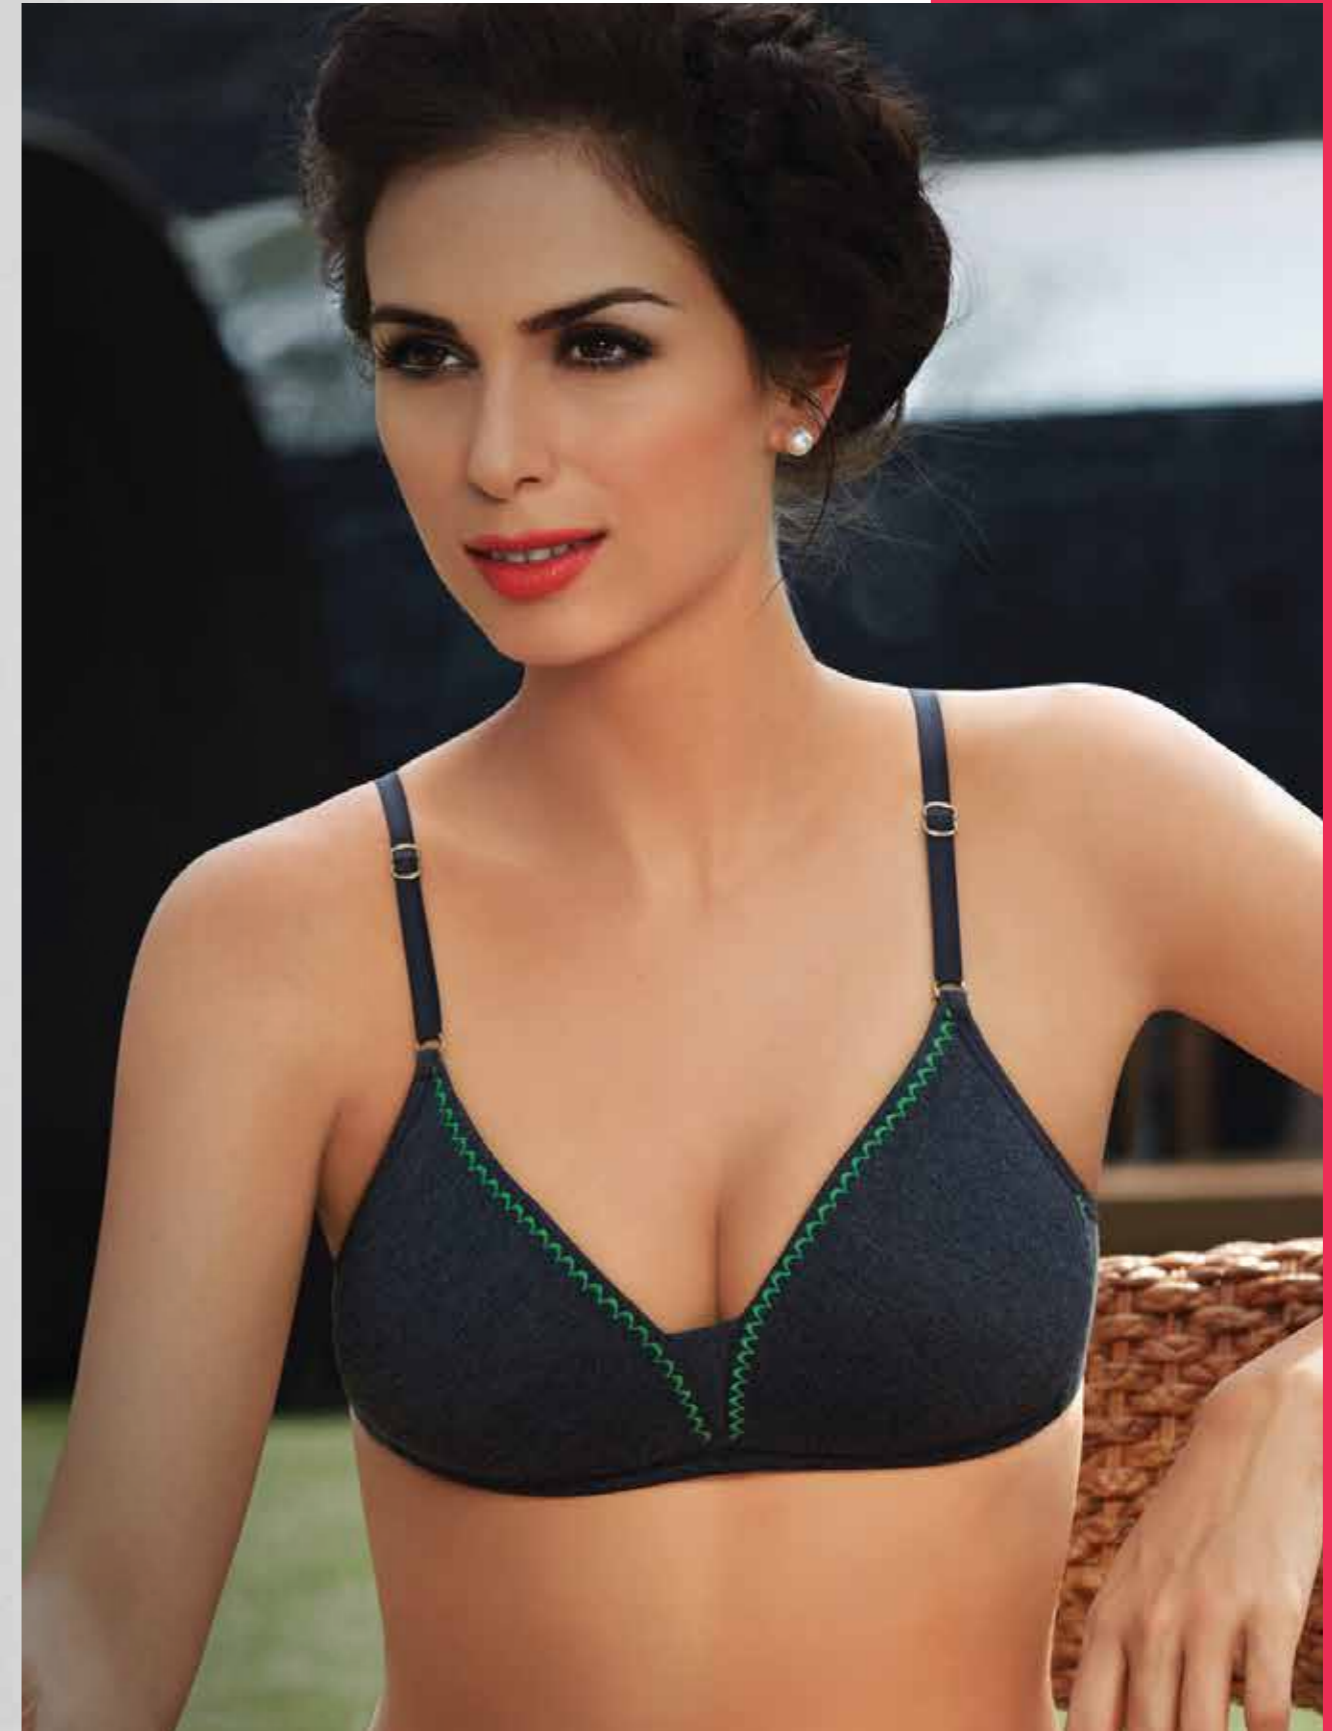

STYLE | **DB 525**

PADDED | NON WIRED

- M. BLACK ● NAVY BLUE
- LEGION BLUE

SIZES	C	INCH	32	34	36	38	40
		CMS	80	85	90	95	100
D	INCH	32	34	36	38	/	/
	CMS	80	85	90	95	/	/