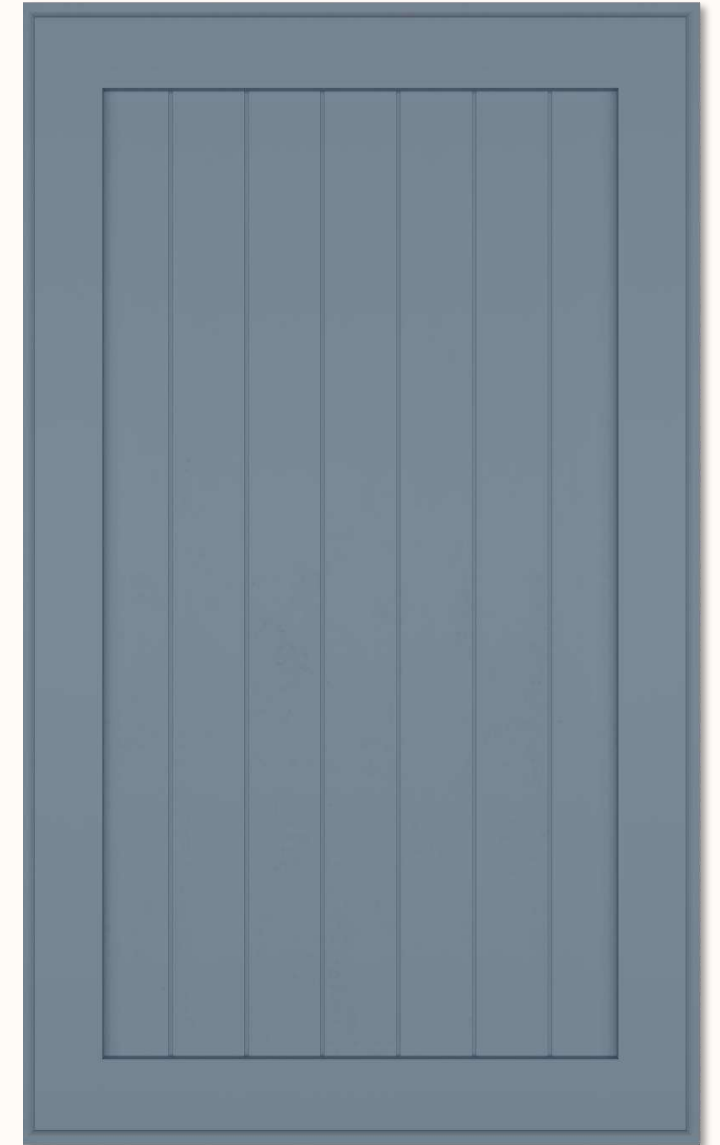

Drawer Fascia

Ventilation Grill

Solid Shutter

PU Shades

Zoomed Detail

Wall Glass Shutter

Teak Slate - ETO

Advisory