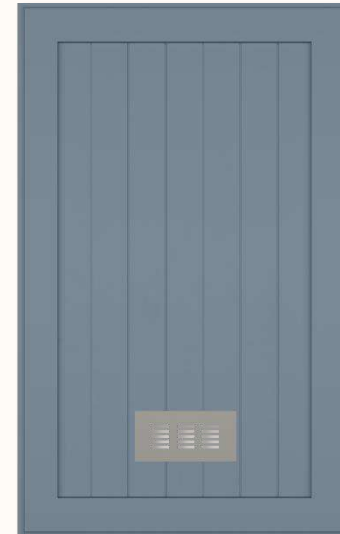

Ventilation Grill