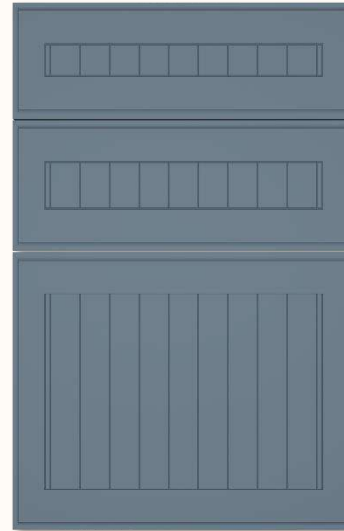

PU Cappuccino With Teak Patina Effect

Zoomed Detail

Wall Glass Shutter

Arrow Strokes - ETO

Advisory

- › Core Material :- HDHMR
- › Design :- Victorian With Linear Groove Pattern
- › Finish :- Pu Matt Pro
- › Kitchen Min Size :- 250 mm
- › Kitchen Max Size :- 1320 mm HT.
- › Shutter Thickness :- 18mm (12mm + 6mm)
- › Only External Handle Possible - All The Handles Used In Victorian Category.