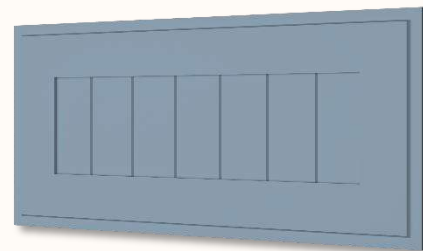

Drawer Fascia

Ventilation Grill

Solid Shutter

PU Shades

Zoomed Detail

Wall Glass Shutter

Teak Slate - ETO

Advisory